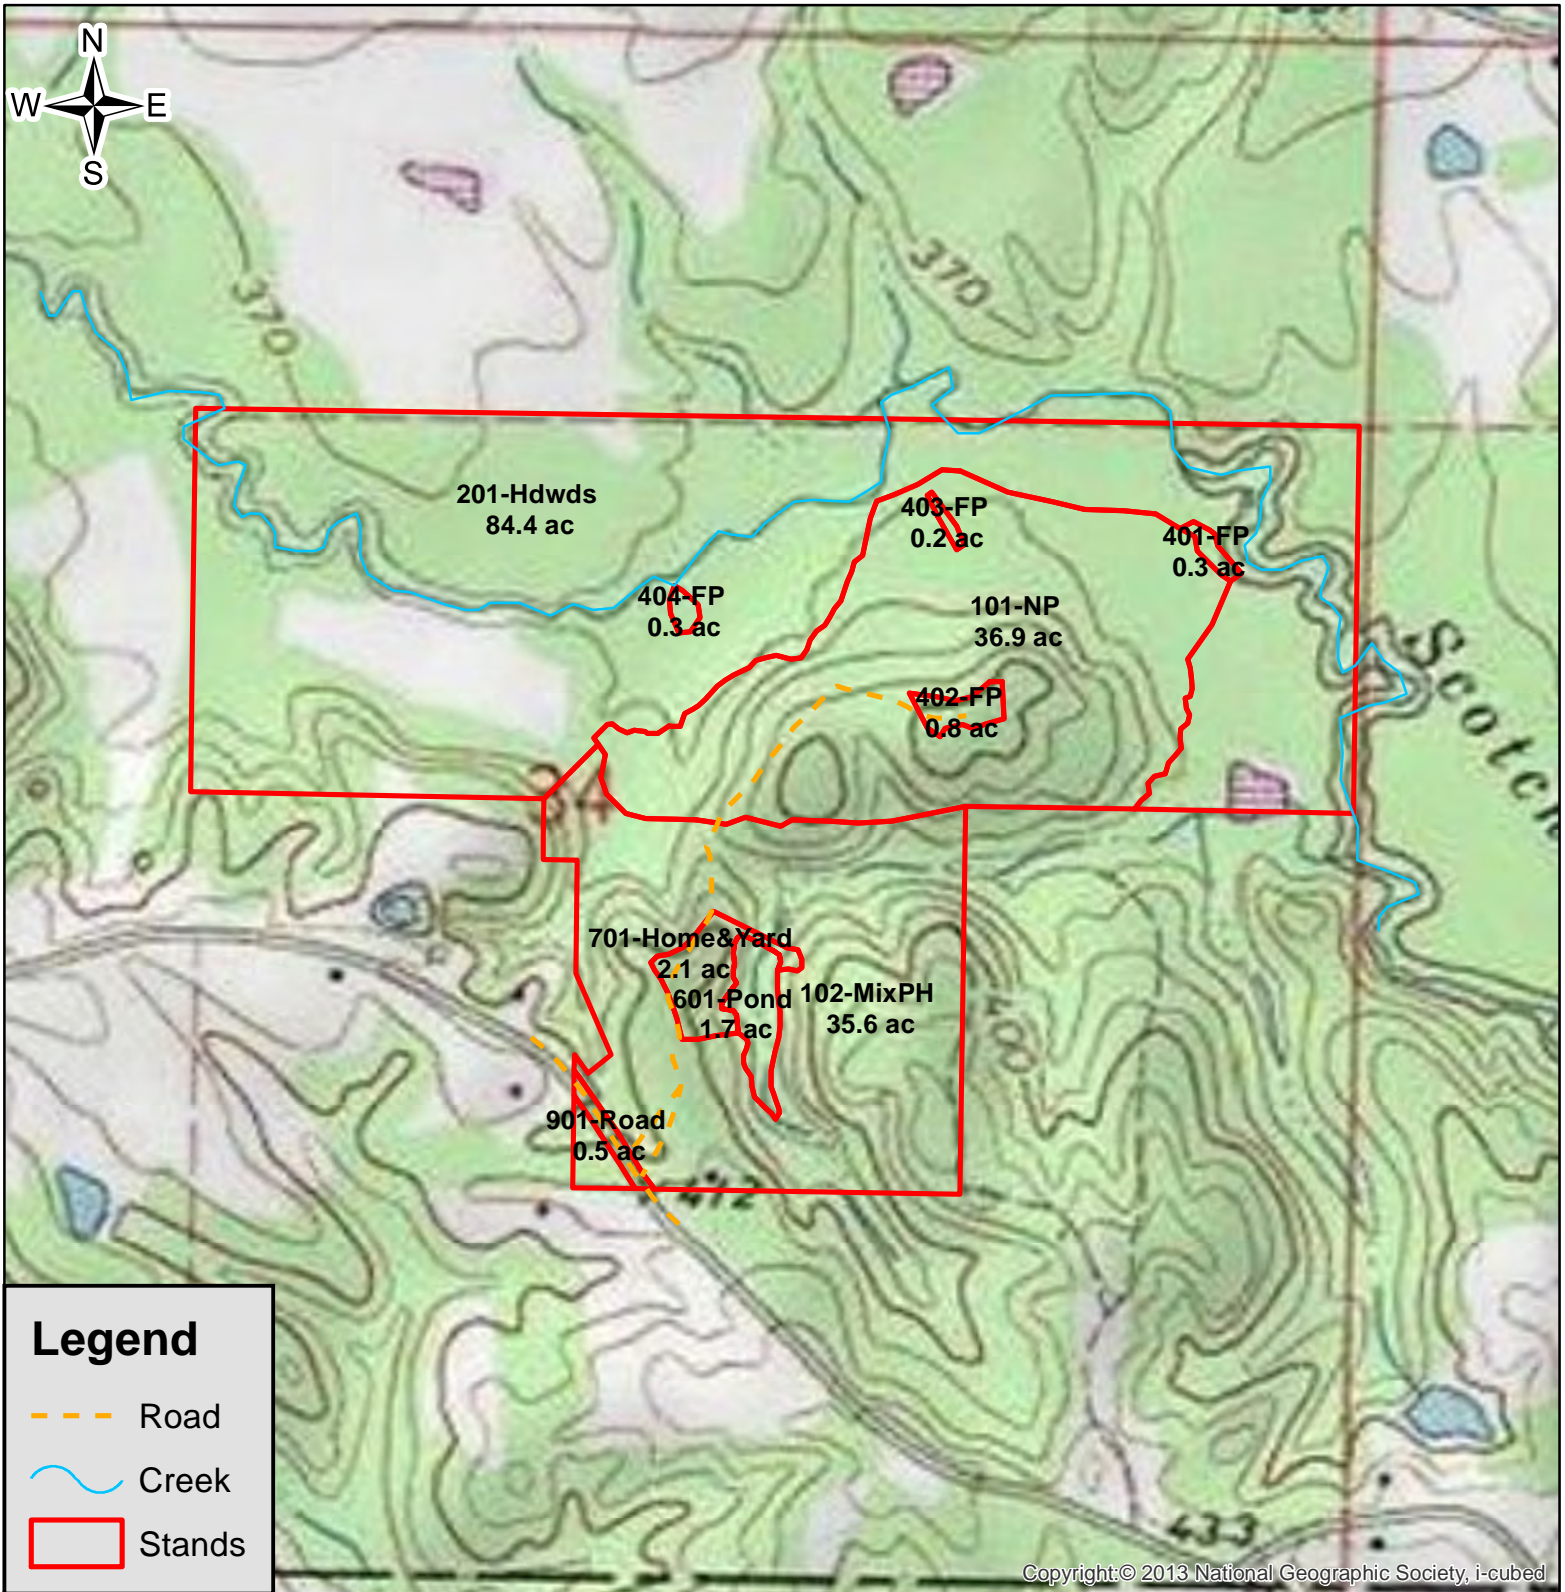

Walker Road Property Section 34, Township 5 North, Range 12 West Newton County, MS

Date: 6/8/2026

0 275 550 1,100 1,650 2,200
Feet

1 inch = 660 feet