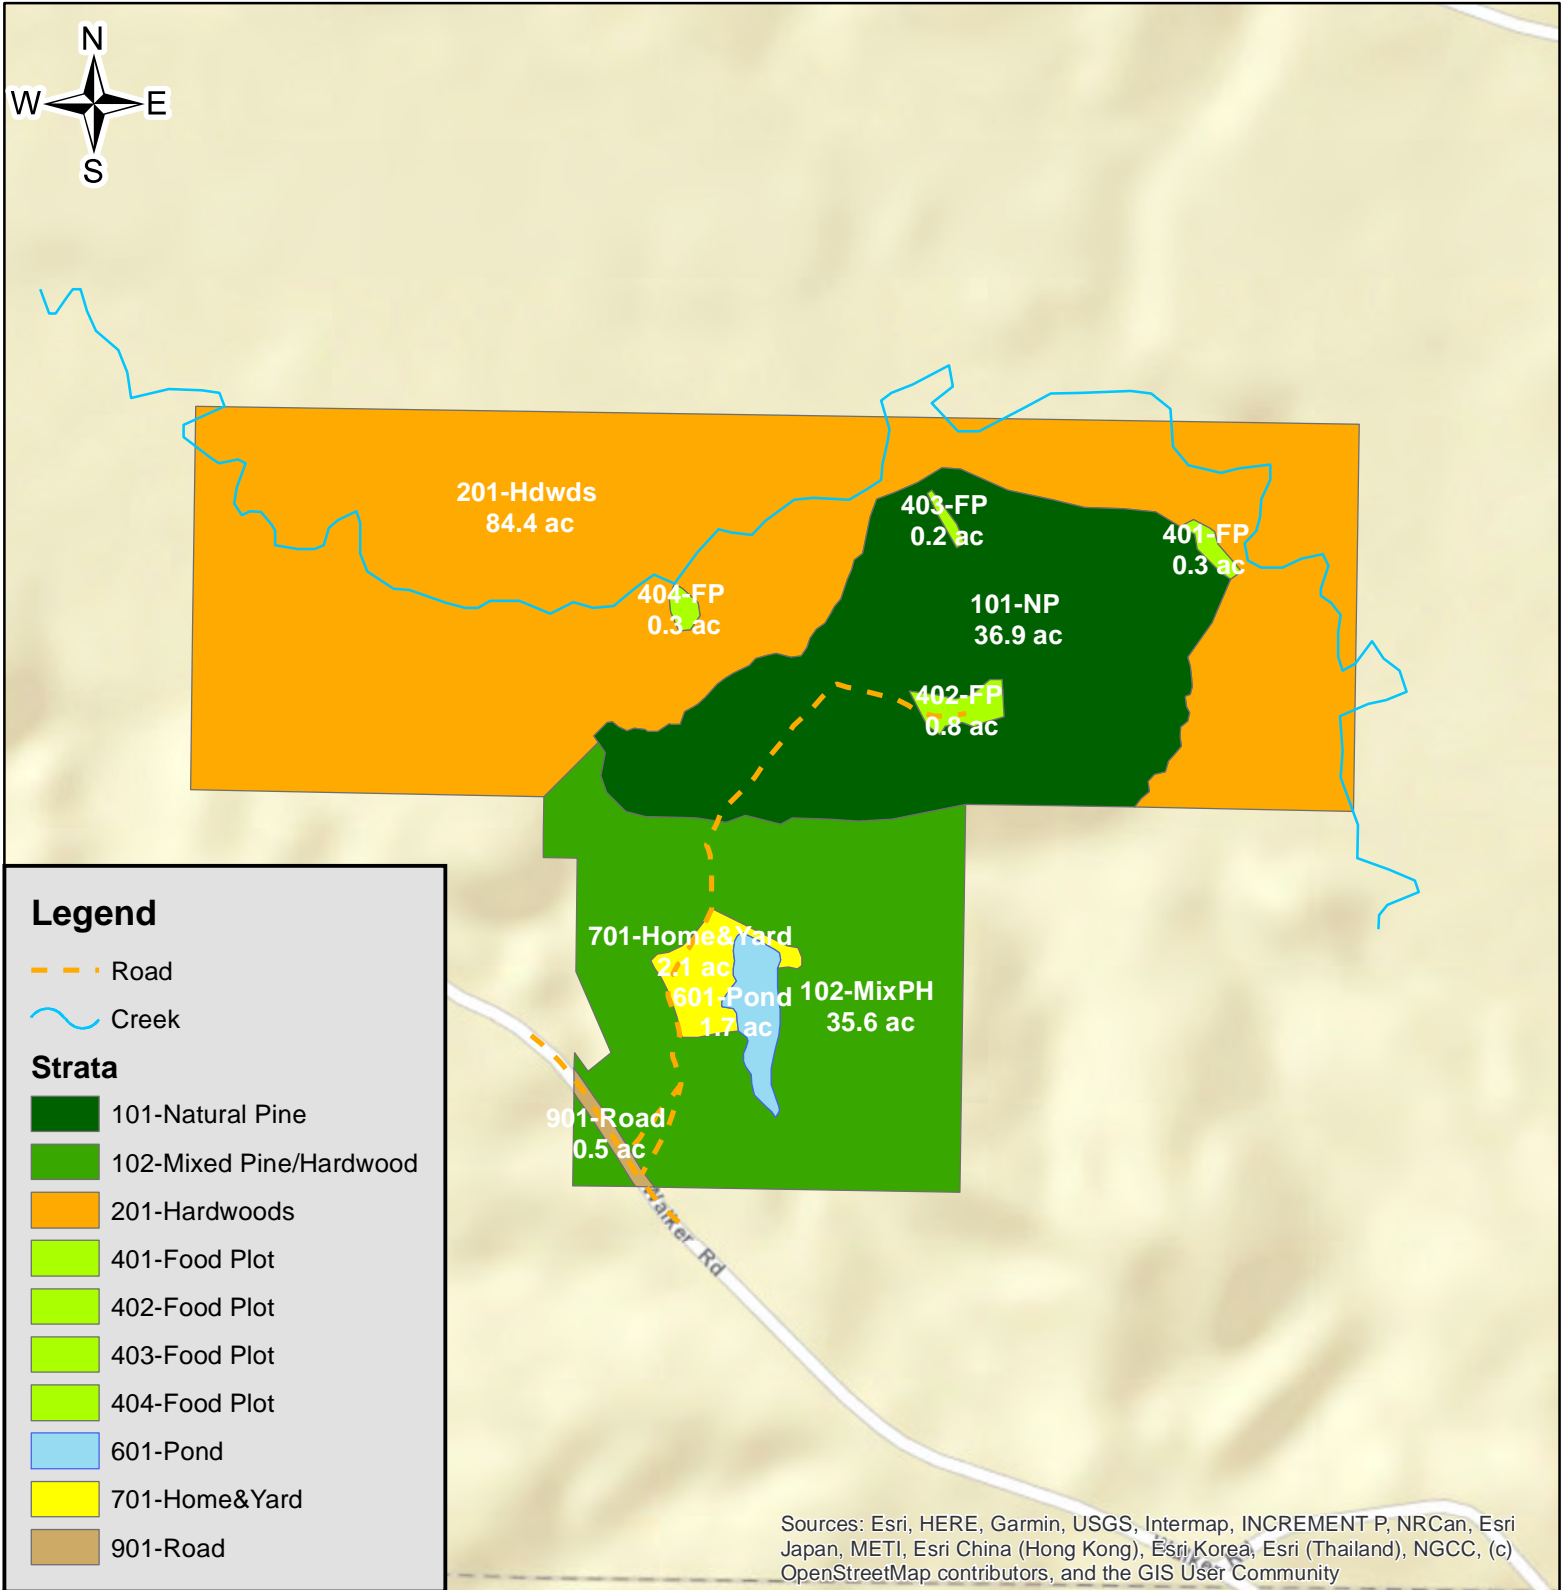

## Section 34, Township 5 North, Range 12 West

### Newton County, MS

Date: 6/8/2026

0 275 550 1,100 1,650 2,200 Feet

1 inch = 660 feet