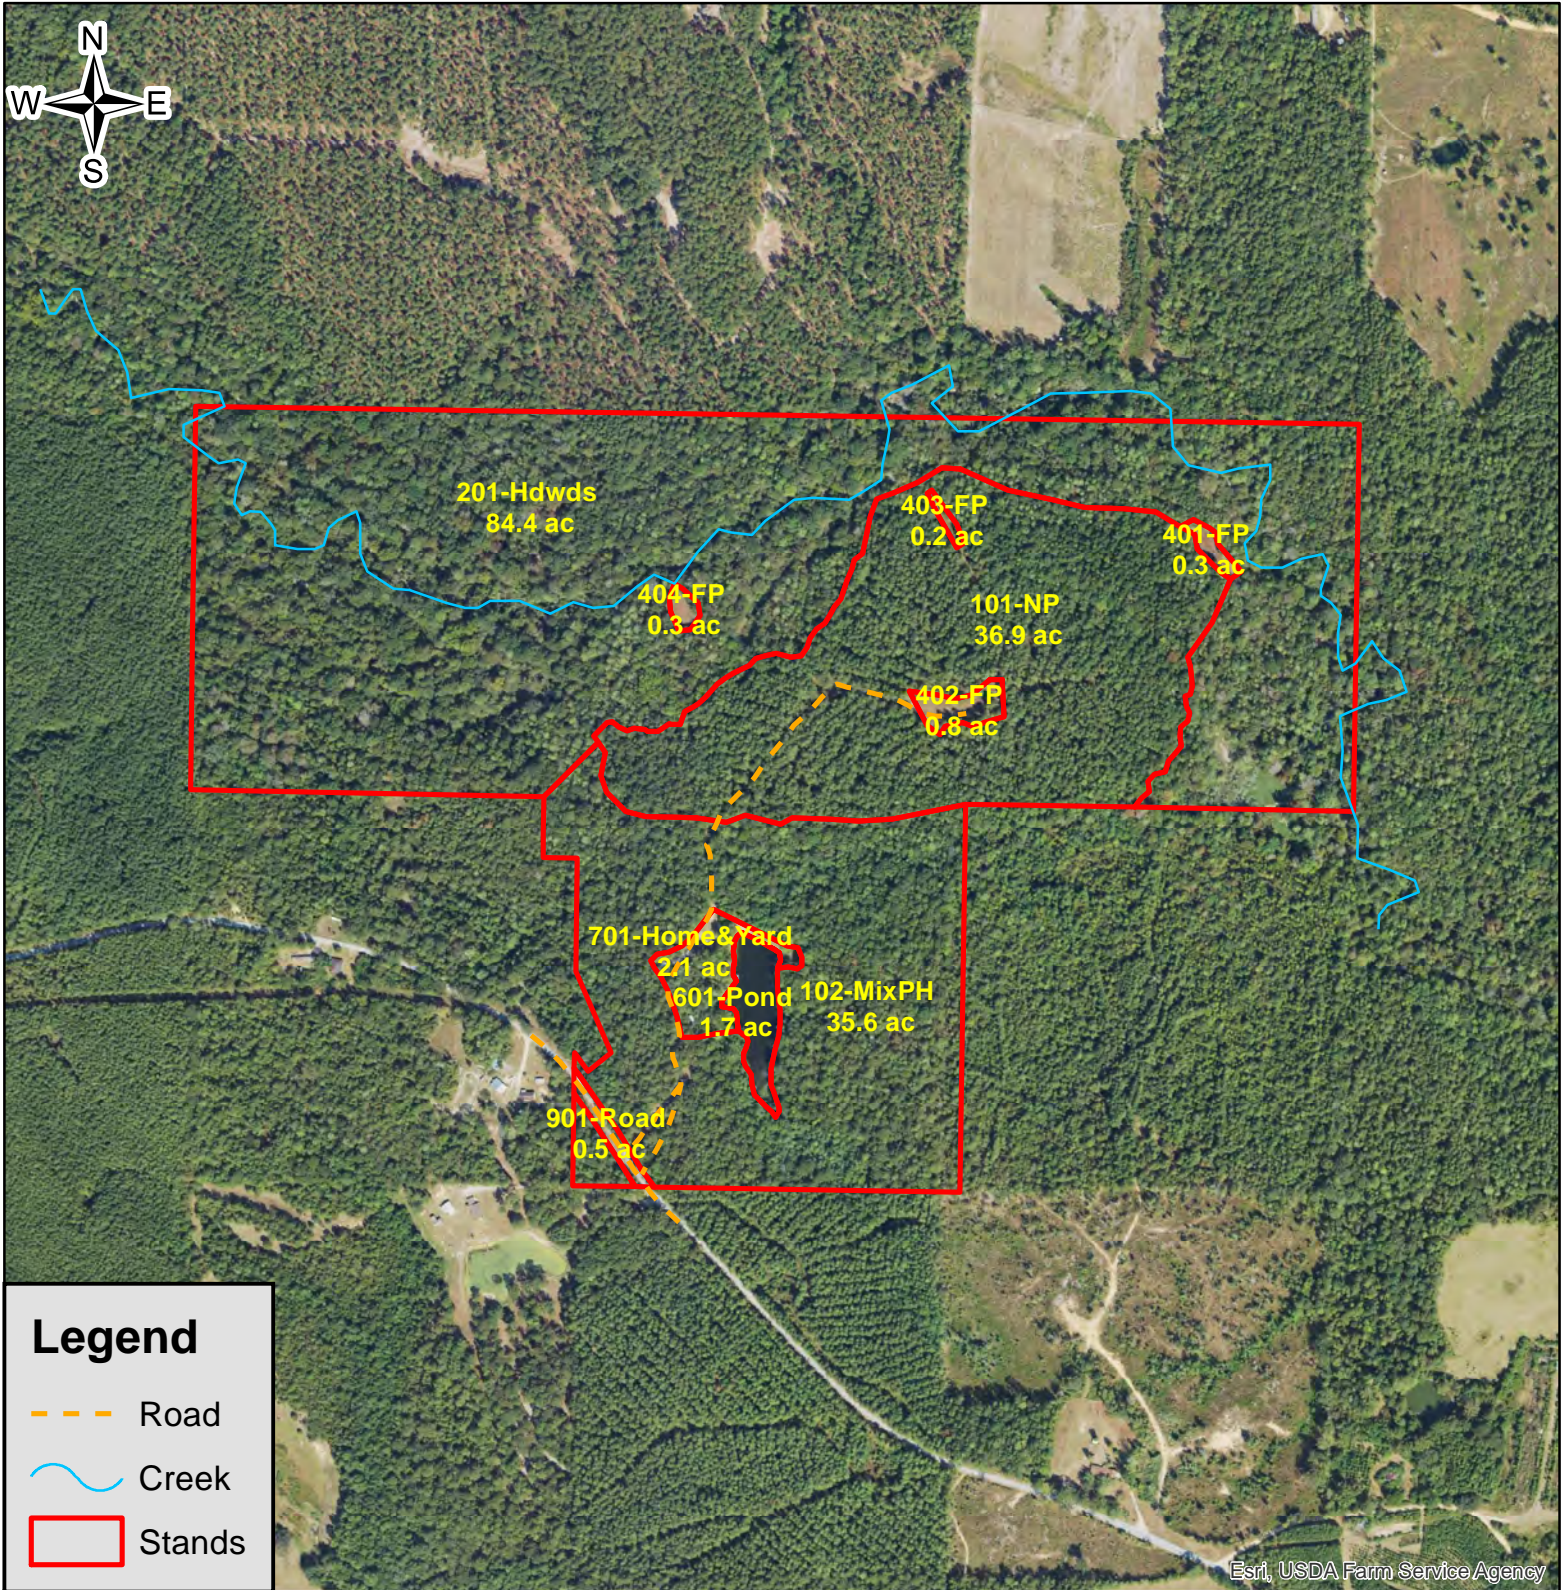

Walker Road Property

Section 34, Township 5 North, Range 12 West

Newton County, MS

Date: 6/8/2026

0 275 550 1,100 1,650 2,200
Feet

1 inch = 660 feet