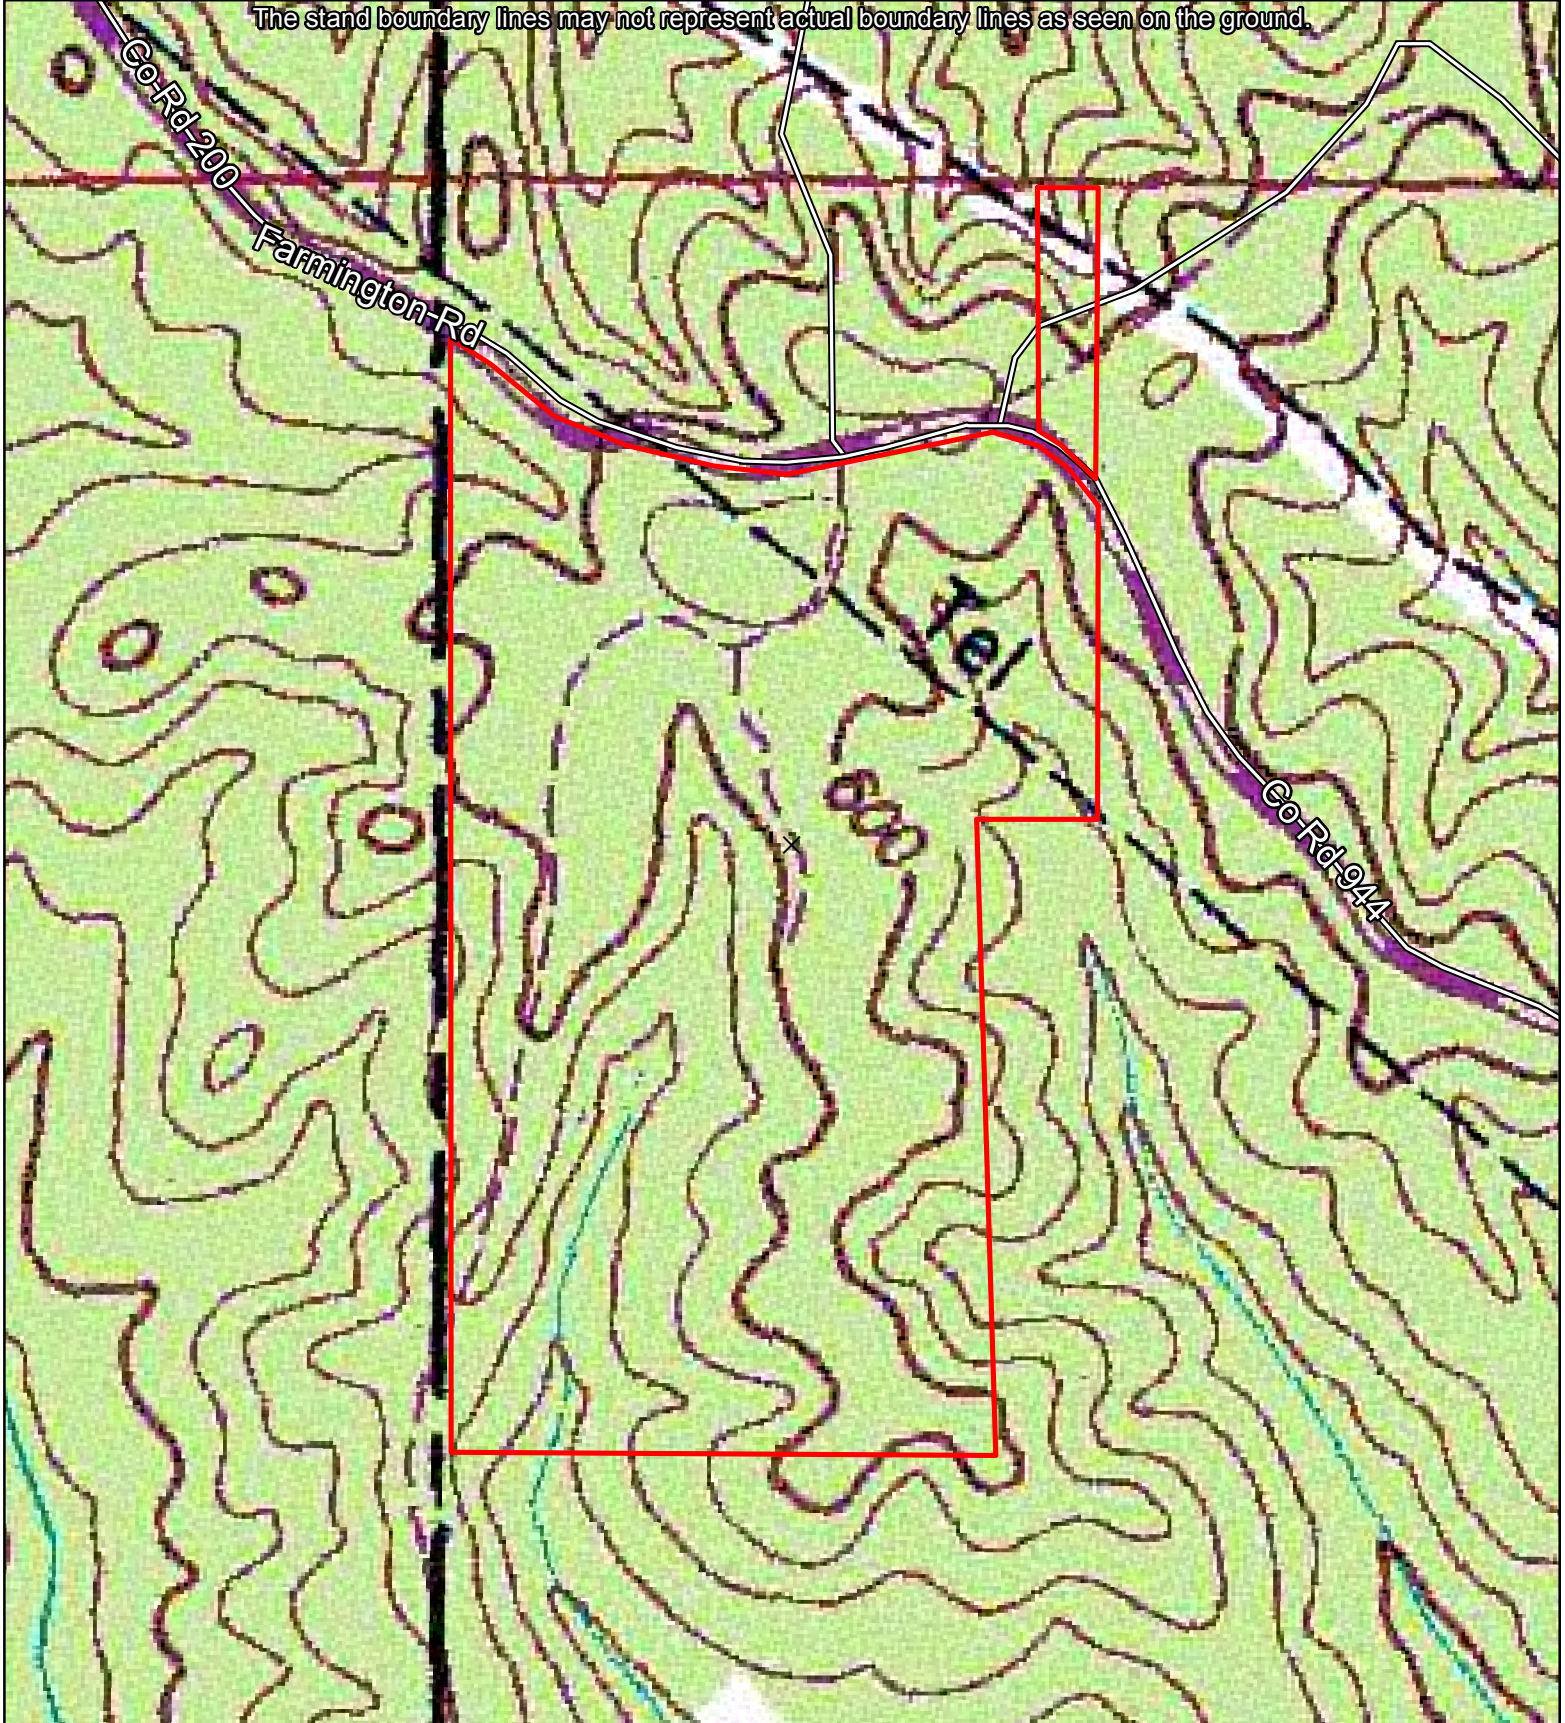

**Roach Farm Property
Topographic Map**
± 56.1 Acres in Section 28 of T2S & R9E of
Tishomingo County, Mississippi

The stand boundary lines may not represent actual boundary lines as seen on the ground.

Coordinate System: NAD 1983 StatePlane Mississippi East FIPS 2301 Feet
Projection: Transverse Mercator
Center Coordinates: 34.8823 -88.3630
Date: 7/8/2026

 **Property**