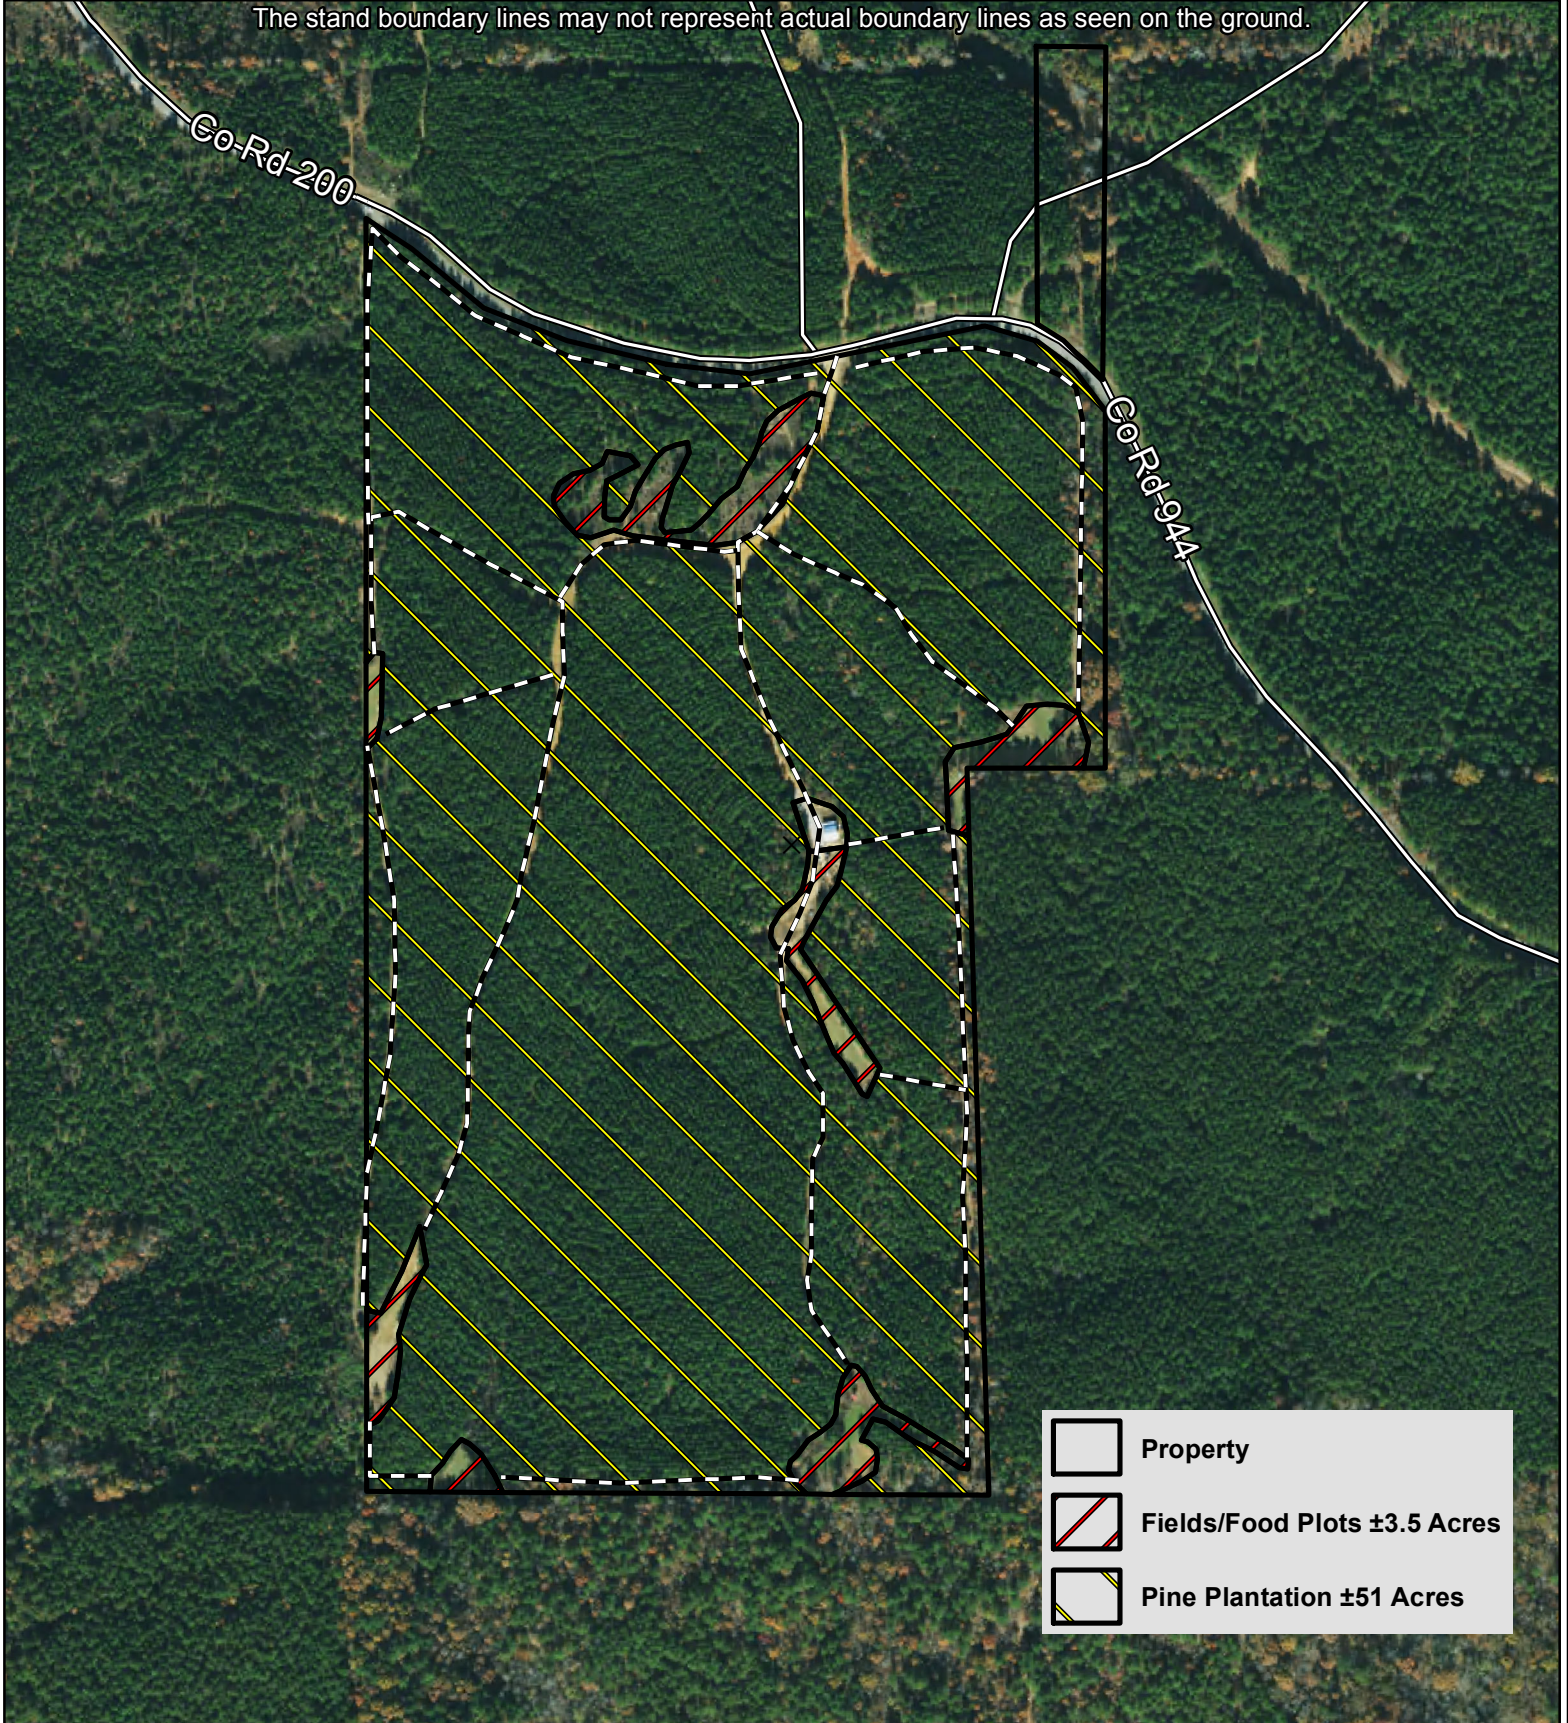

**Roach Farm Property
Stand/Road Map**
± 56.1 Acres in Section 28 of T2S & R9E of
Tishomingo County, Mississippi

The stand boundary lines may not represent actual boundary lines as seen on the ground.

Coordinate System: NAD 1983 StatePlane Mississippi East FIPS 2301 Feet
Projection: Transverse Mercator

1 in = 350 ft

Center Coordinates: 34.8821 -88.3628

Date: 7/9/2026