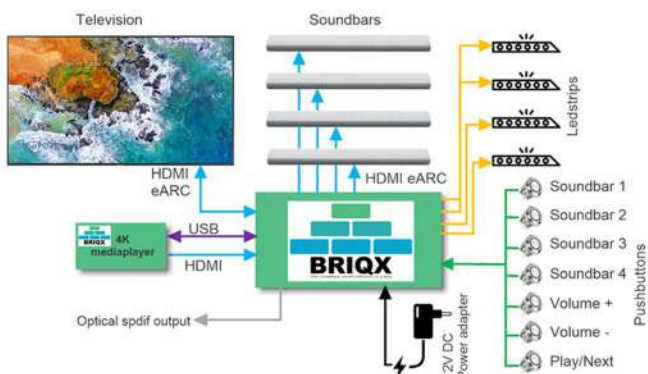

FEATURES AND BENEFITS

1. Support Dolby Atmos, DTS, DD 7.1, DD 5.1, etc...
2. No HDMI splitter needed.
3. A clean and faster installation.
4. 50% less HDMI cables needed.
5. Replace products hot-swappable.
6. Multi-brand support.
7. Save time with in-store troubleshooting.
8. Supports WIFI setting and firmware updates.
9. Supports custom description.
10. Supports touchscreens.
11. Include shop mode:
  - a. Automatically turn on the soundbar and go to default settings.
  - b. Soundbar volume control.
  - c. Turn on the TV automatically and switch to default HDMI port.

This package includes: 1 x experience box and 1 x 12V power supply.

OPTIONAL

1. Connect LED to highlight selected products.
2. Additional buttons.
3. Data logger.
4. Capacitive touch panel.
5. Consumer tracking sensor.
6. Add sensors (to activate LED, sound, or start a video).
7. 4K BRIQX Media player.
8. Brightsign media player.

PRODUCT CODE	EAN CODE	DESCRIPTION
EE.80.0005.01	9509198678899	BRIQX eARC Multi Brand Soundbar experience (Qbus)

Complete your order with these products:

ET.80.0005.01	9506548233111	BRIQX Data Logger (Qbus)
LS.75.0005.01	9506811276777	LED strips 50 cm white 6000K 8mm 120leds/m, 200 cm cable.
PU.55.0005.01	9506139124132	BRIQX 4K Video player specs 30frs
KH.25.0010.02	9509934635179	HDMI cable 100 cm 30frs
KH.25.0020.02	9503649785570	HDMI cable 200 cm 30frs

Installation scheme

Scan the QR code
for more information