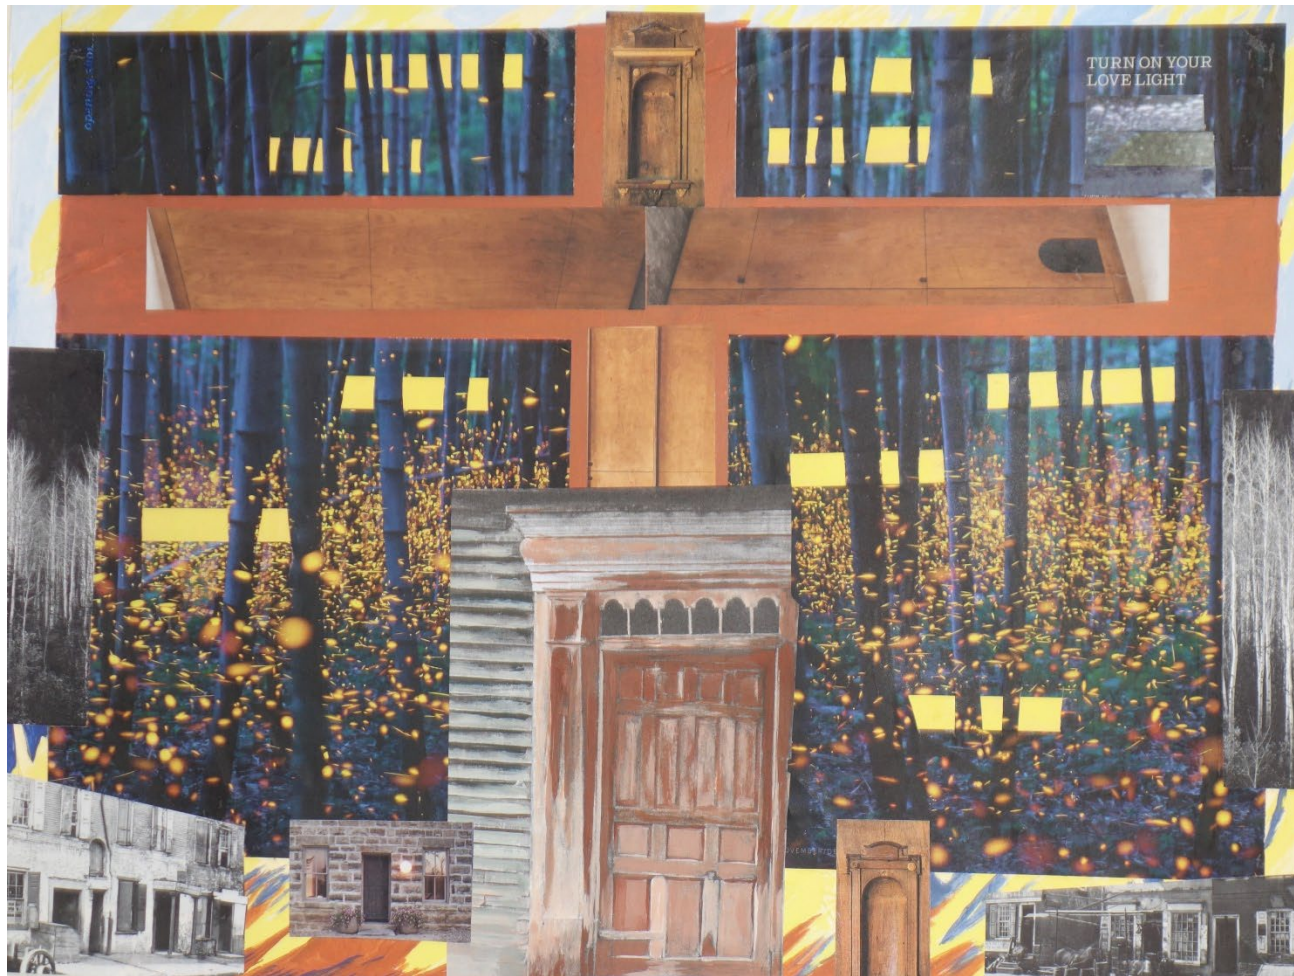

Gretchen P. Robinson

I Am the Door Series # 7

Mixed media

20" x 24"

$300