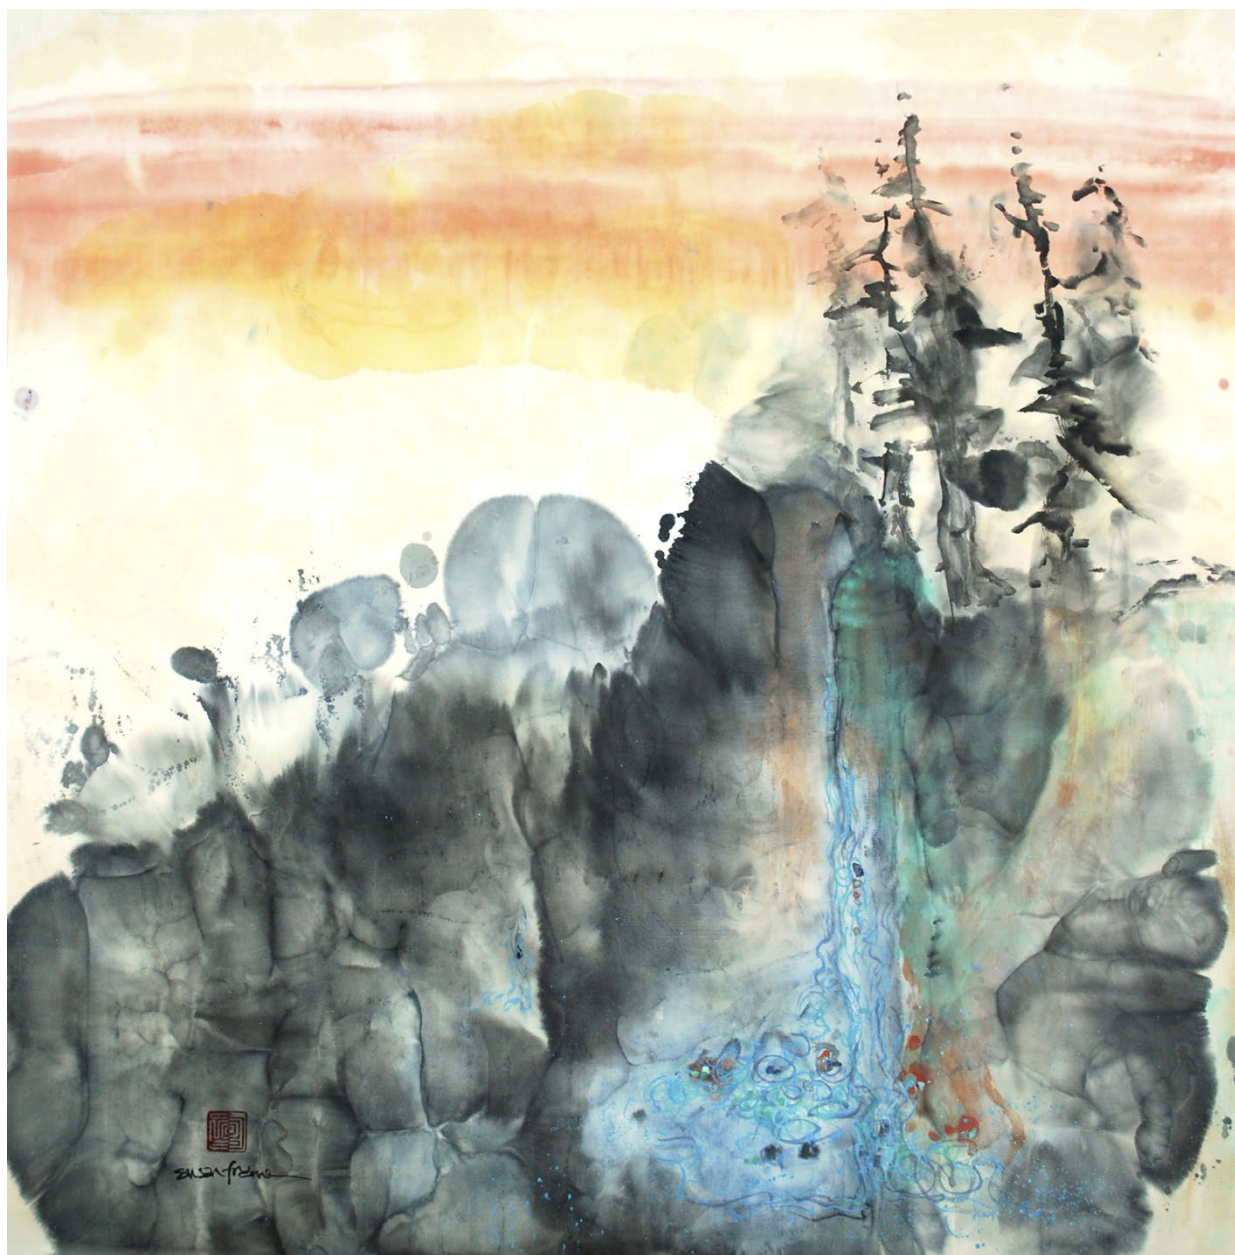

\$400

**Jeri Flom**

*Peace at Sundown*

Oil on canvas

16" x 20"

\$260

**Susan Frame**  
*Pure Peace and Solitude*  
Sumi-e, watercolor  
36" x 37"

\$2,150