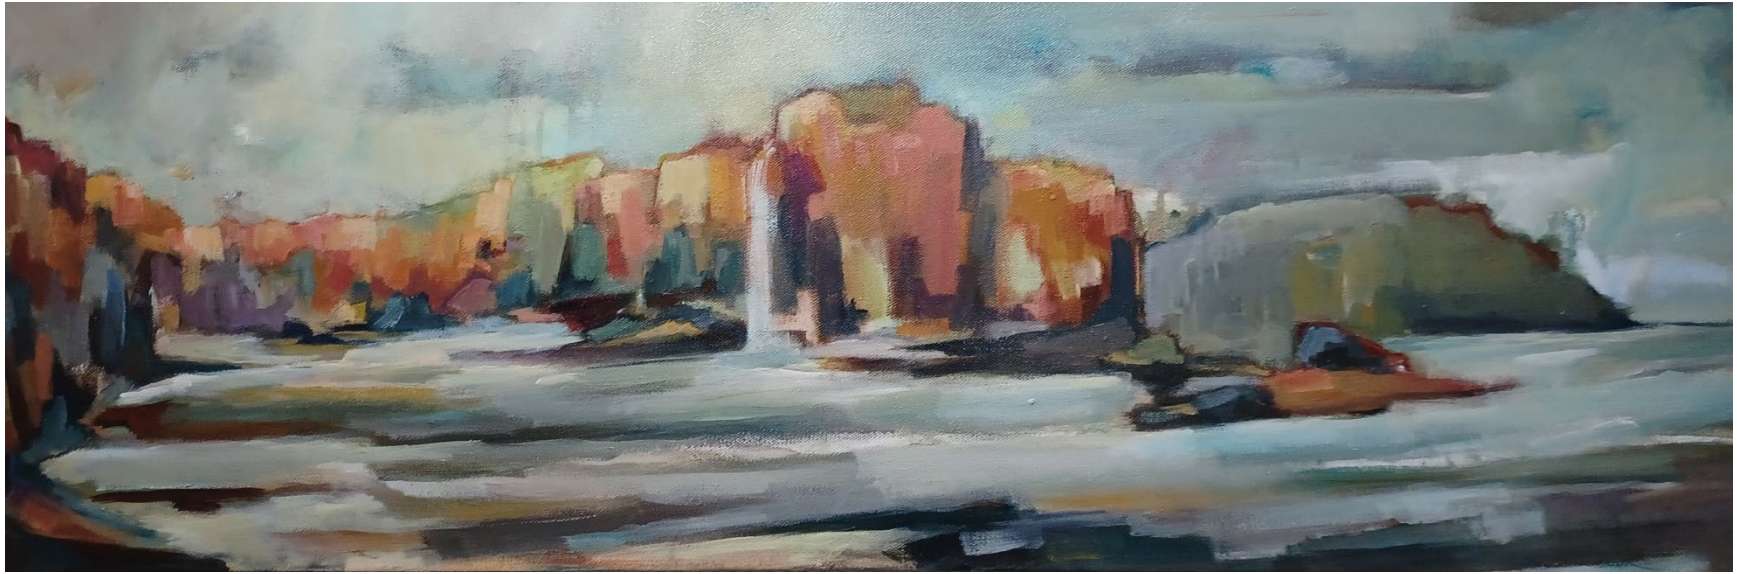

\$4,700

**S. Klem**  
*Steadfast*  
Oil  
20" x 20"  
\$500

**Rebecca Koponen**

*Sheltered Bay*

Acrylic

12" x 36"

\$325

**C. Korb**