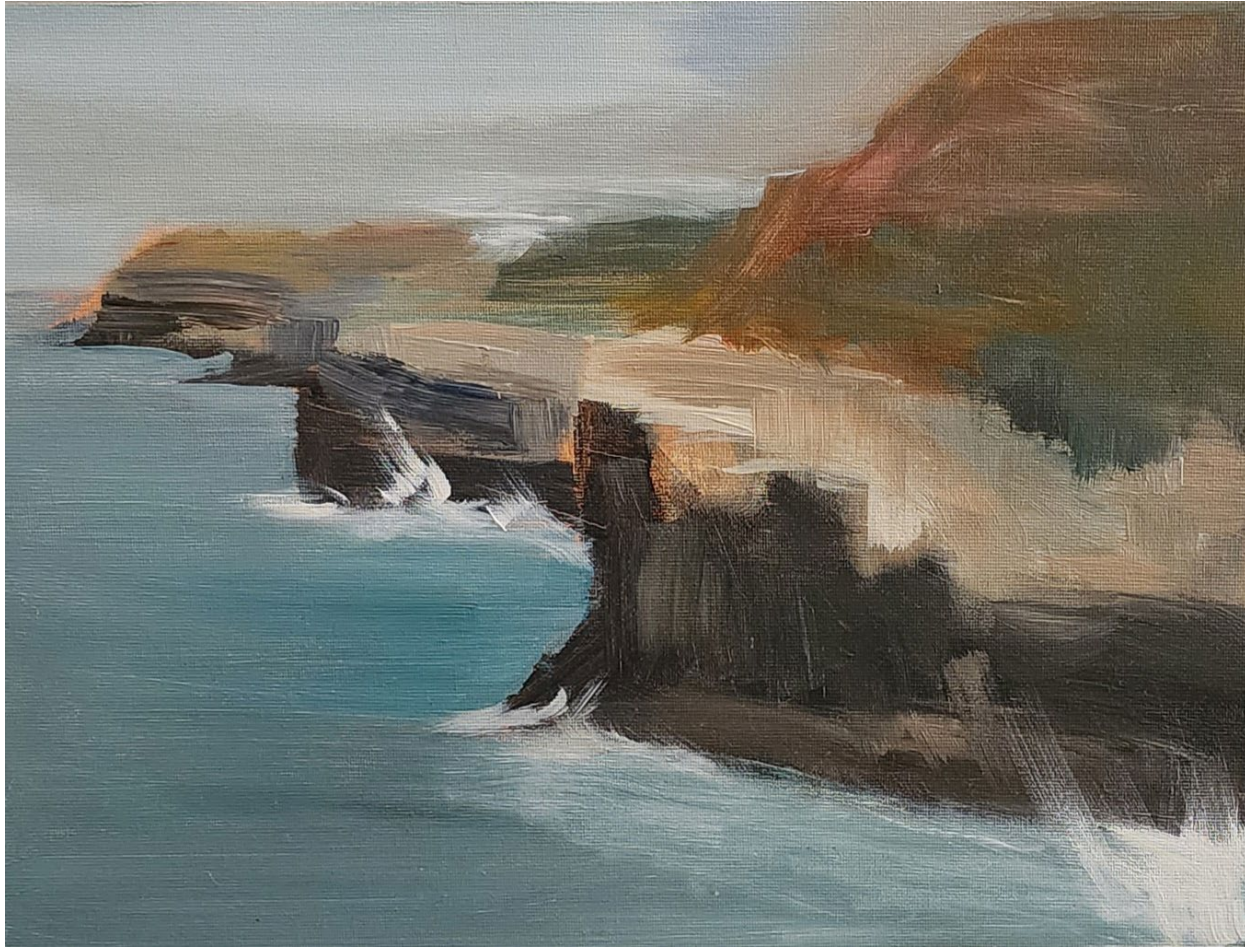

Michelle Hoge
Natural Bridges
Acrylic
11" x 14"

NFS