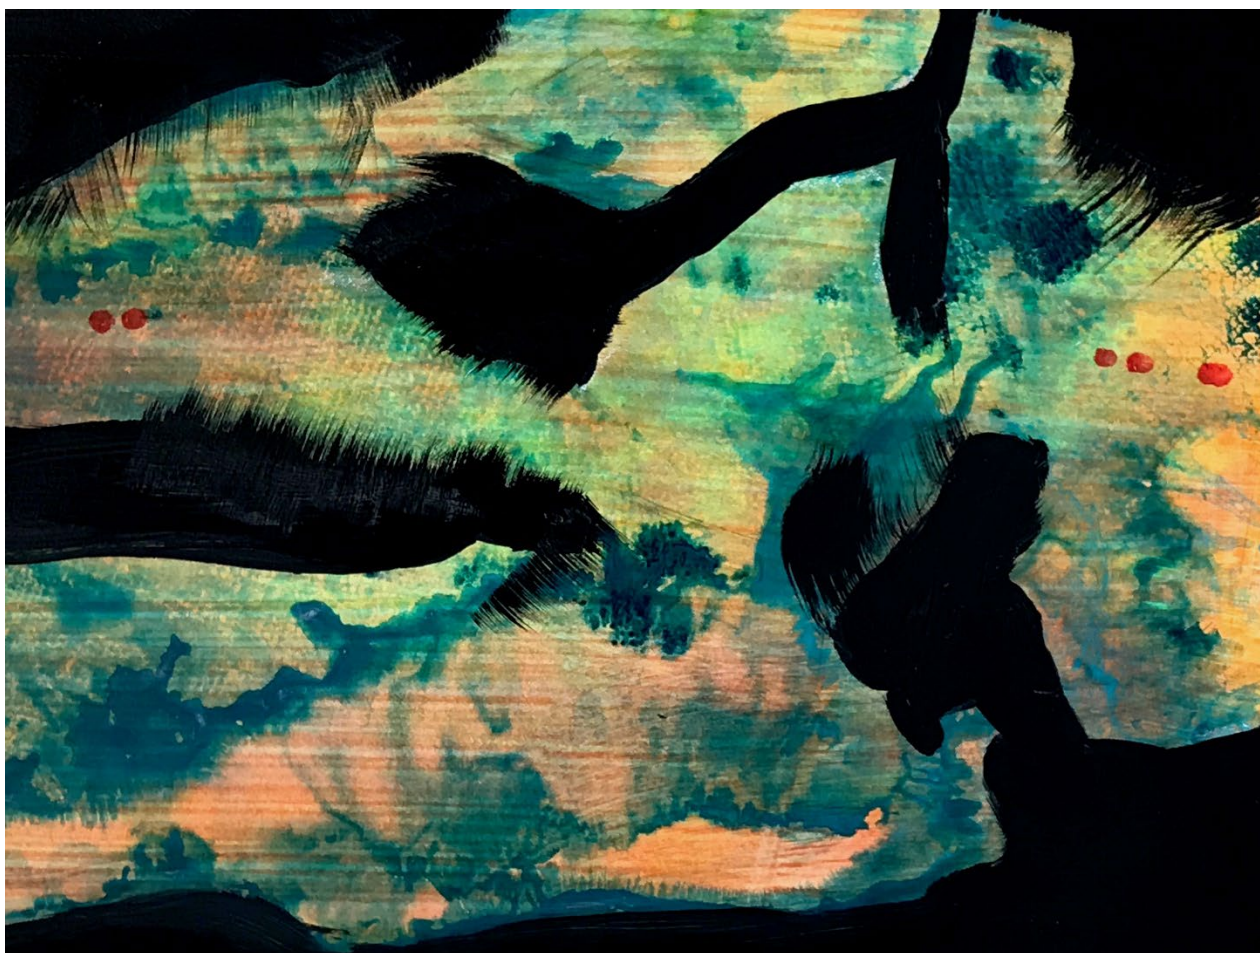

**Carol Rodriguez**

*SUNSET!!*

Acrylic  
15" x 30"

\$300

**Carol Rogers-Tanner**

*Fling Open the Doors to Joy and  
Good Health!*

Acrylic, hand-painted paste paper  
15" x 17.5"

NFS