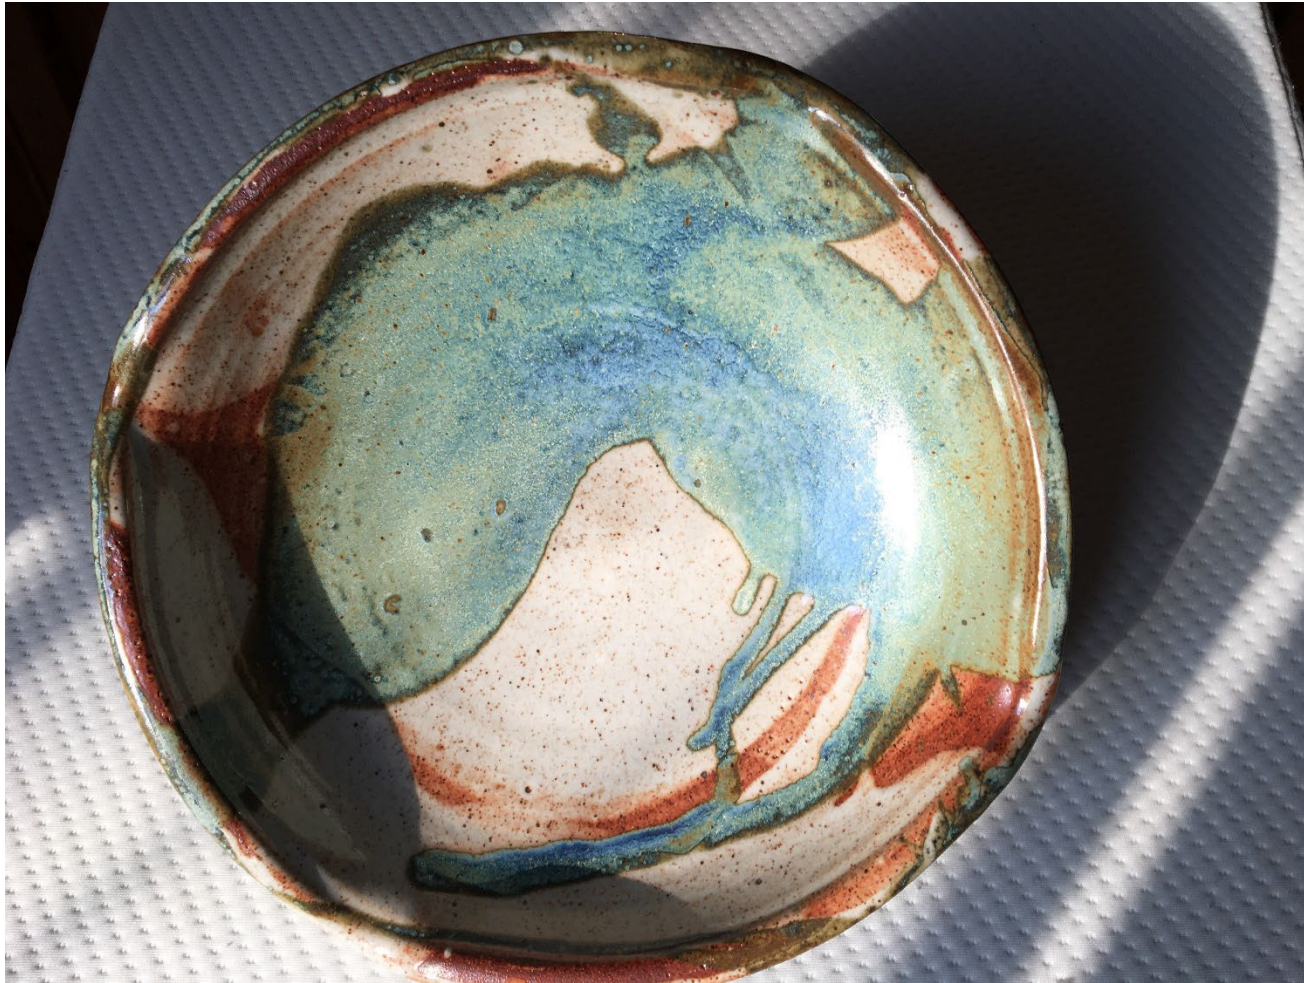

Dan Gray

Pouring Platter

Ceramic

3" x 12" x 12"

NFS