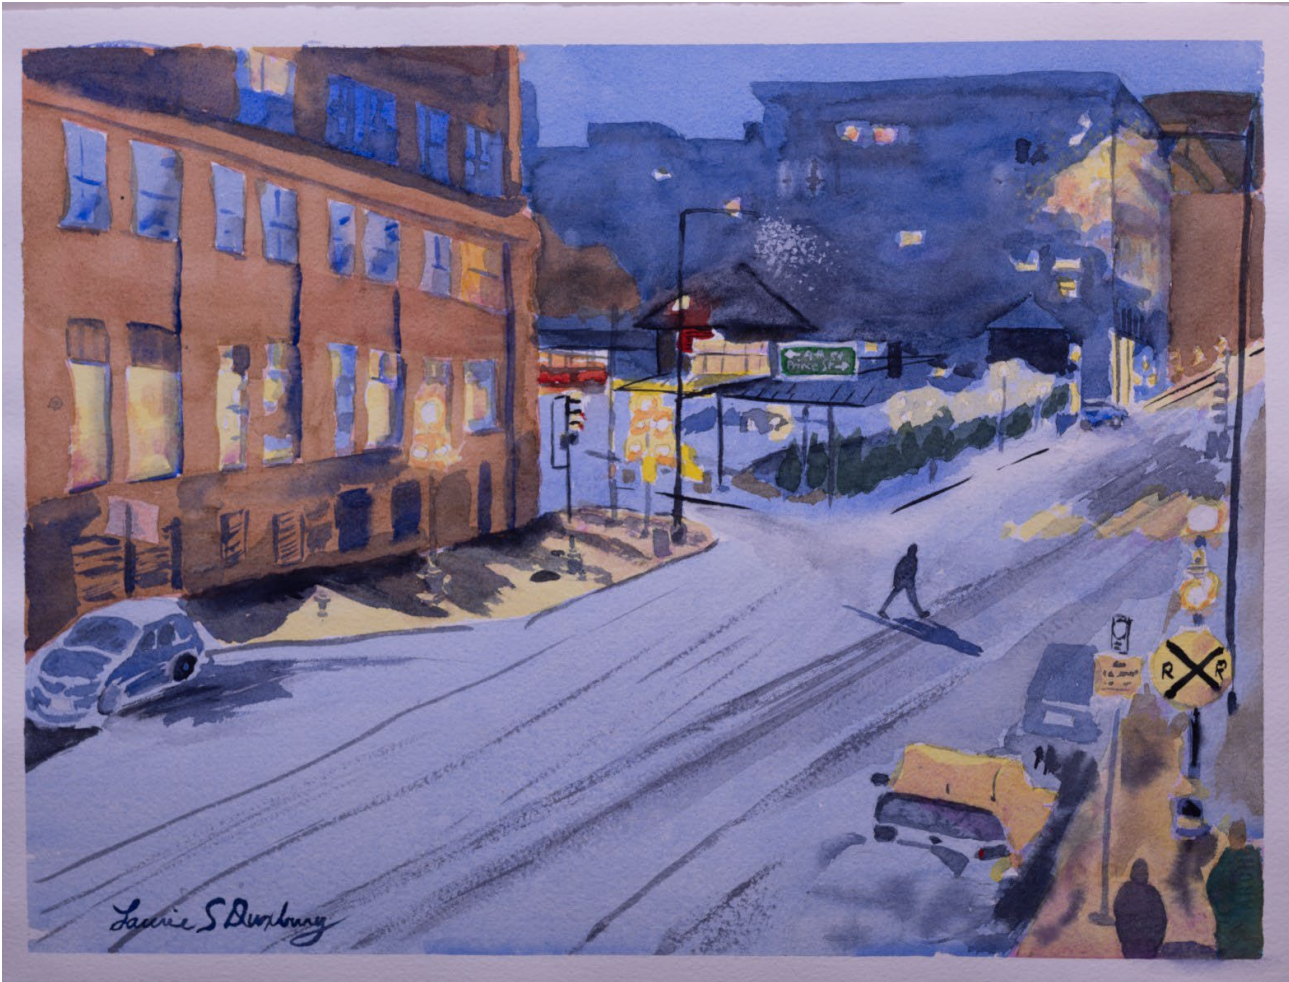

Laurie Duxbury

A Walk in Lowertown

Watercolor

11" x 14"

$450