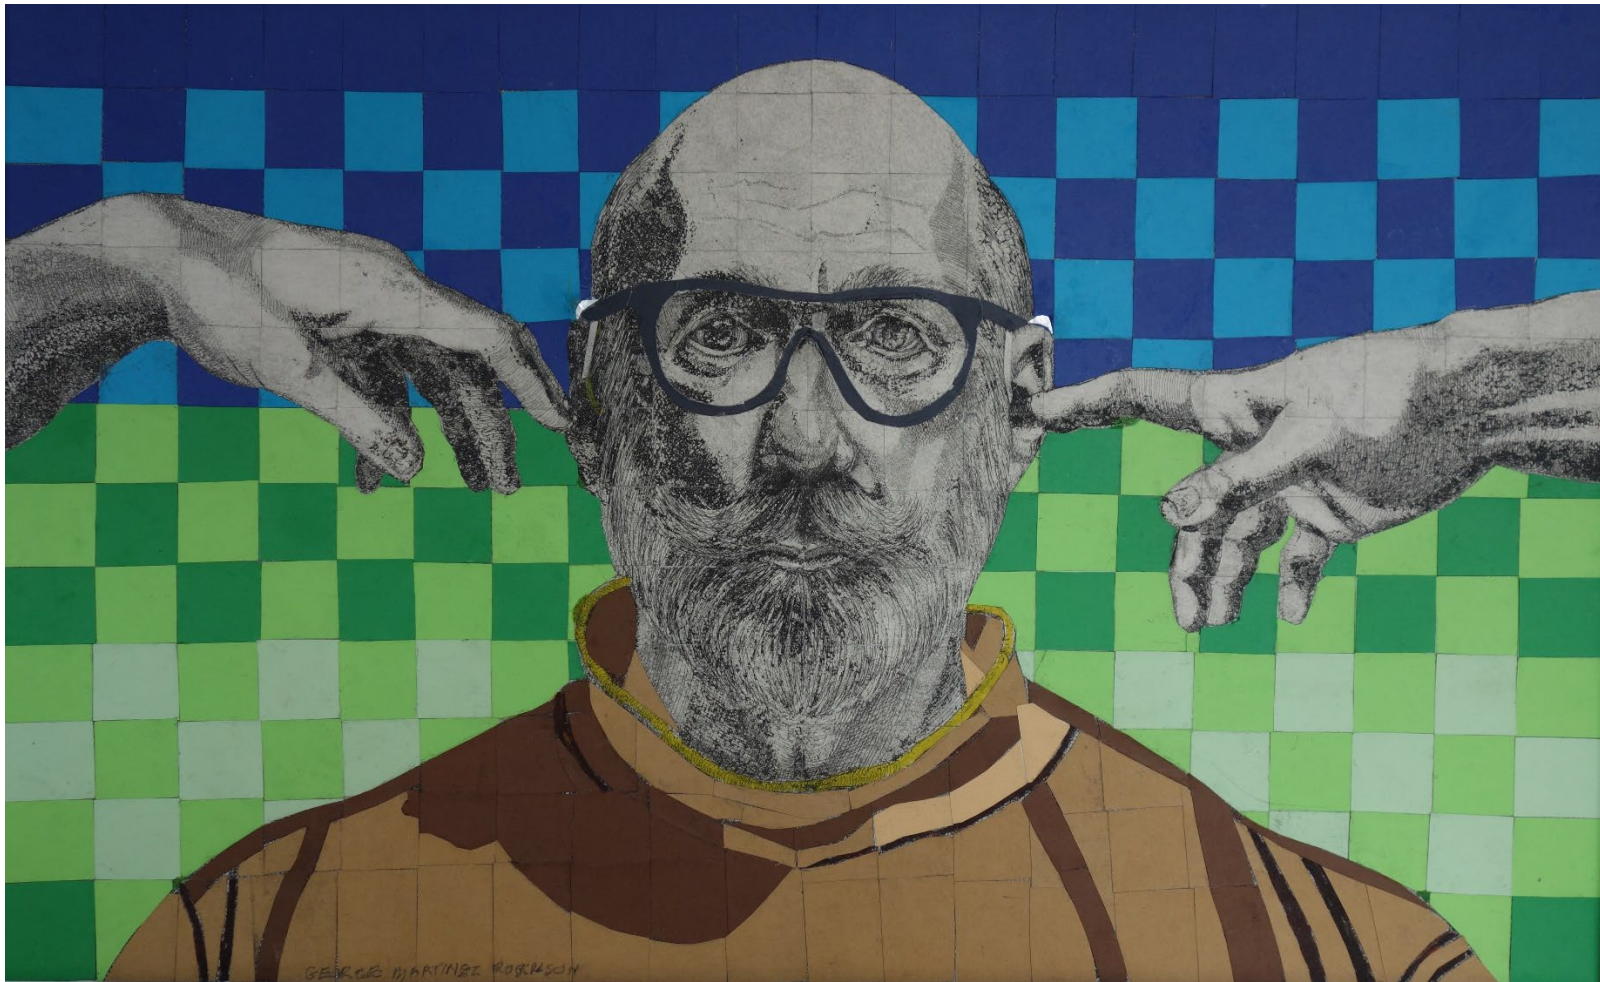

\$125

**Daniel Richter**

*Minnesota Flo*

Granite, glass, wood

30" x 24"

\$500

**George Robinson**

*Yes, and Hearing Aids Also*