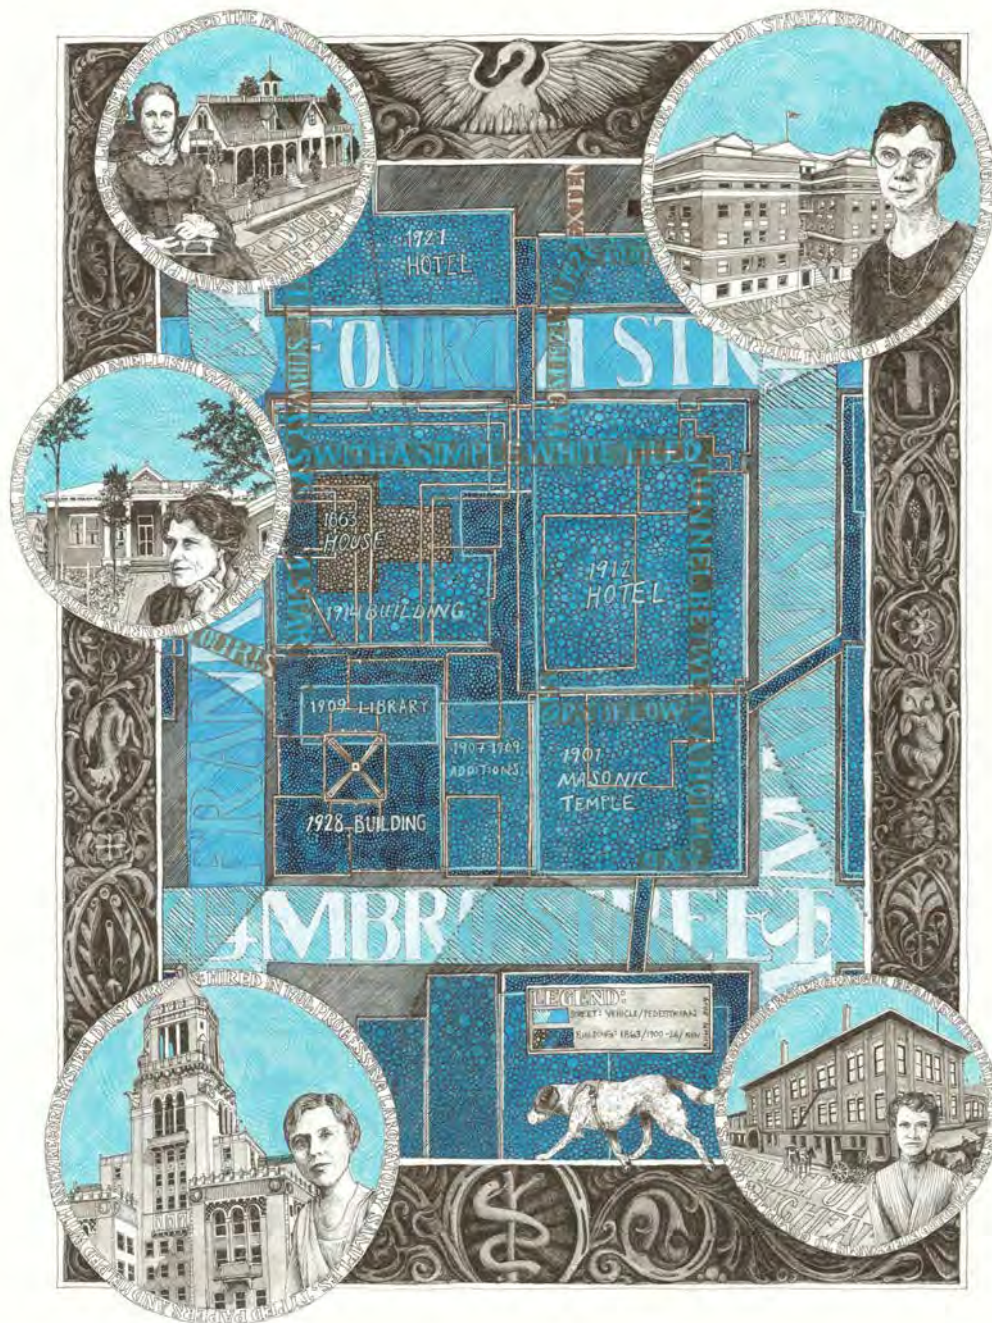

Gail Jessop Diez
Summer Memories

Acrylic
20" x 16"

\$300

Jon Kamrath
Square Peg, Round Hole

Steel

36" x 24" x 12"

\$3,500

Stefanie Kiihn
44.0219940,-92.4654757
(Mayo)