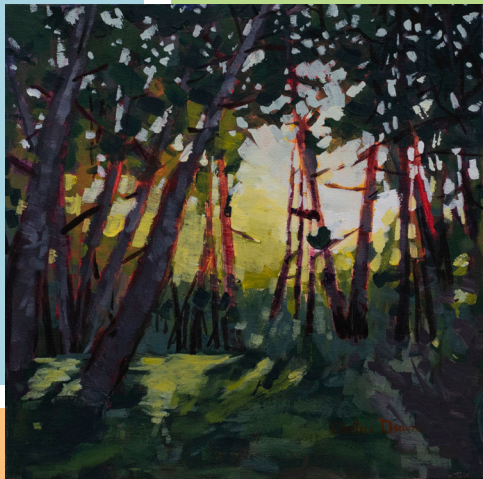

WBCA Presents

Into Nature

WHITE BEAR
Center
for the
Arts

Creating Community Through Art

Plein Air Exhibition 2022