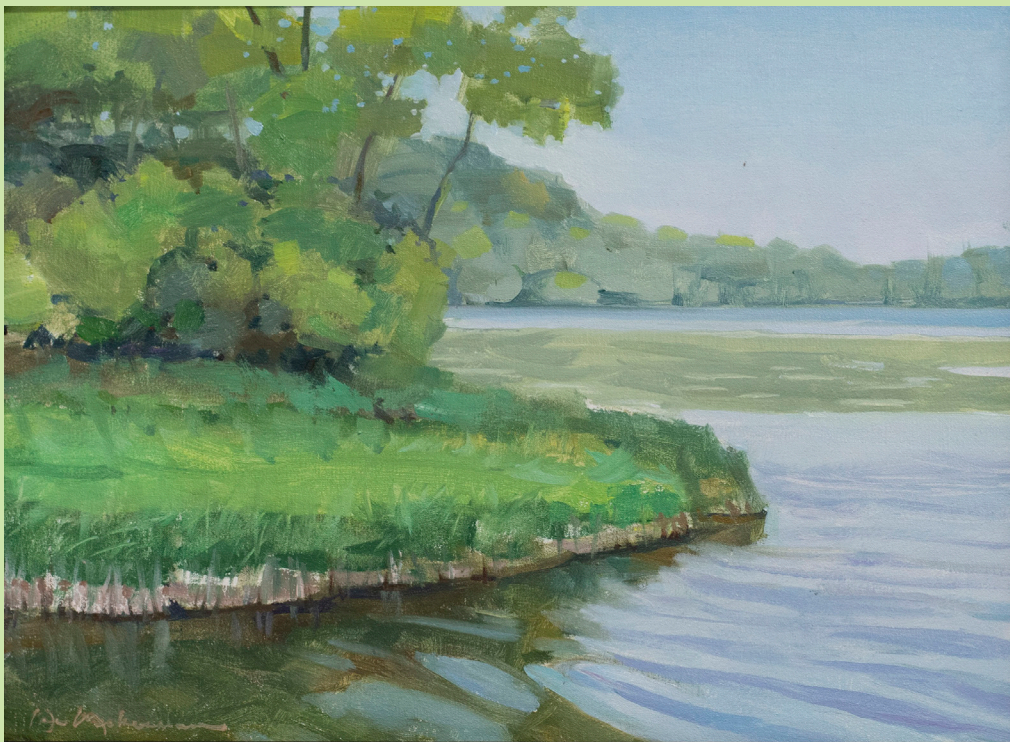

\$400,000

**Alekos**

*Bald Eagle Boat Launch*

Acrylic

7" x 5"

\$350

## Best Pastel

**Anne Juhl Legeros**

*Snail Lake Woods*

Pastel

15" x 20"

\$300

[AnneLegeros.com](http://AnneLegeros.com)

**Barbara Lundell**  
*Pine Tree Orchard*  
Acrylic  
12" x 12"  
\$300