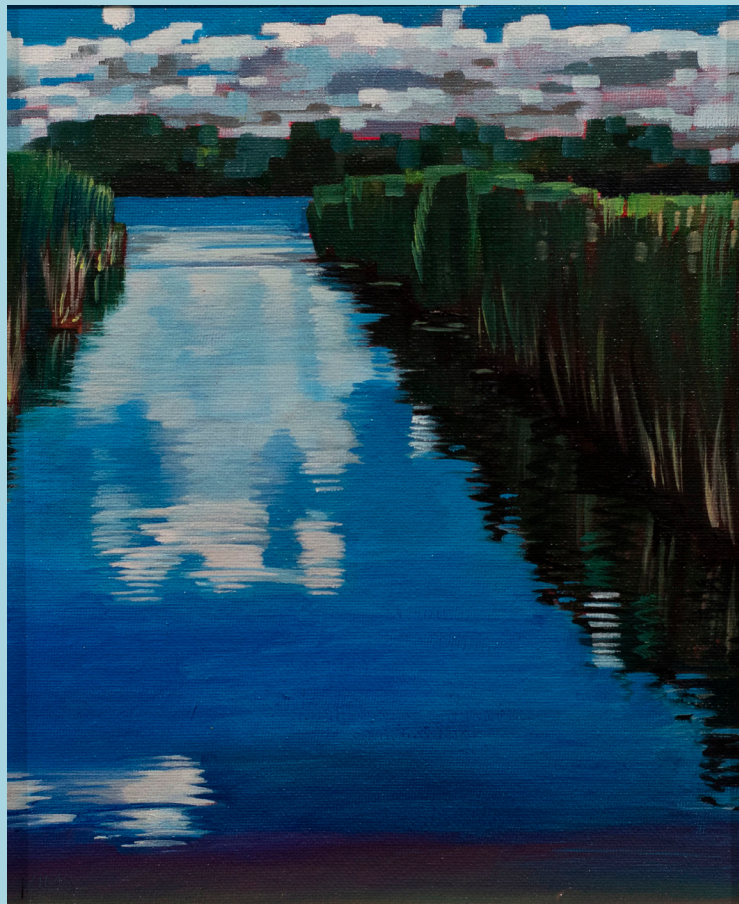

*Bald Eagle Lake*

Oil

11" x 14"

\$1200

[CarlBretzke.com](http://CarlBretzke.com)

**Kimberly Burnett**

*Cattails*

Oil

12" x 14"

\$250

**Janice Maureen**

*Look, Mom!  
I Painted a Landscape!*

Acrylic  
8" x 10"  
\$272