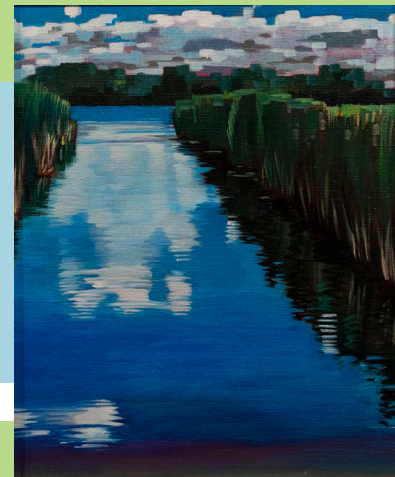

WBCA Presents

Into Nature

WHITE BEAR
Center
for the
Arts

Creating Community Through Art

Plein Air Exhibition 2022