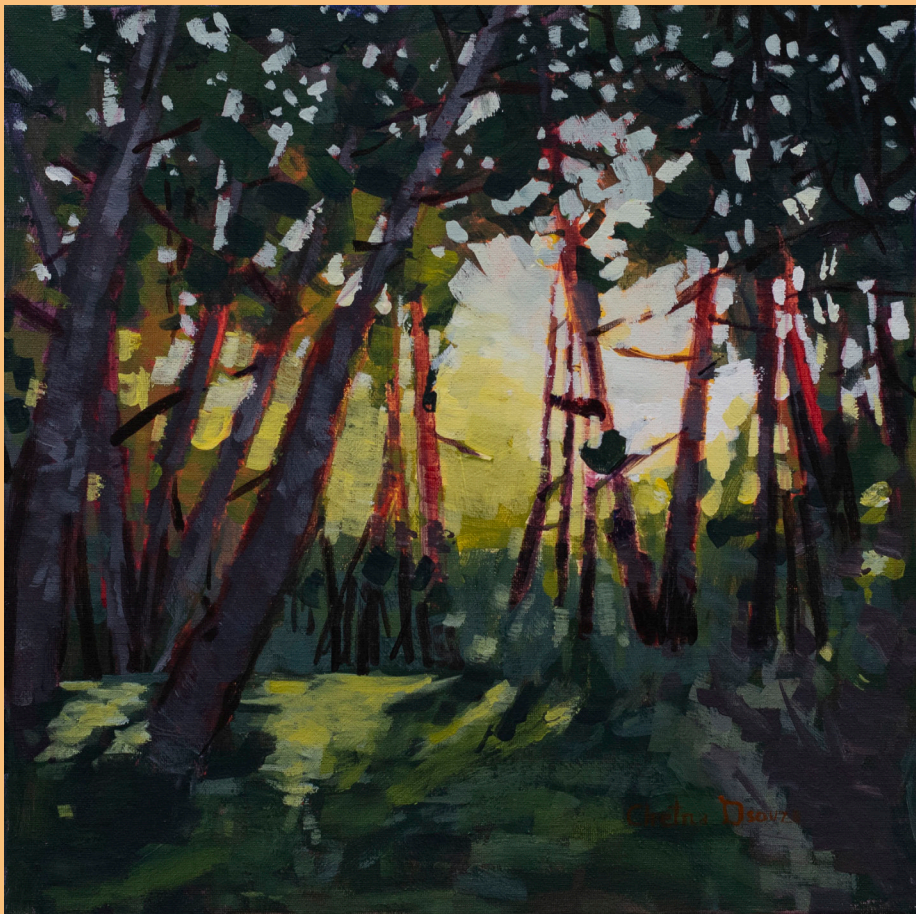

Oil

16" x 20"

\$400

[DeMeglioart.com](http://DeMeglioart.com)

**Chris Derdoski**  
*Out for a Stroll*  
Watercolor  
11" x 15"  
\$200

**Tom Dimock**  
*Lions Park Point*  
Oil  
11"x14"  
\$600

[TomDimockStudio.com](http://TomDimockStudio.com)