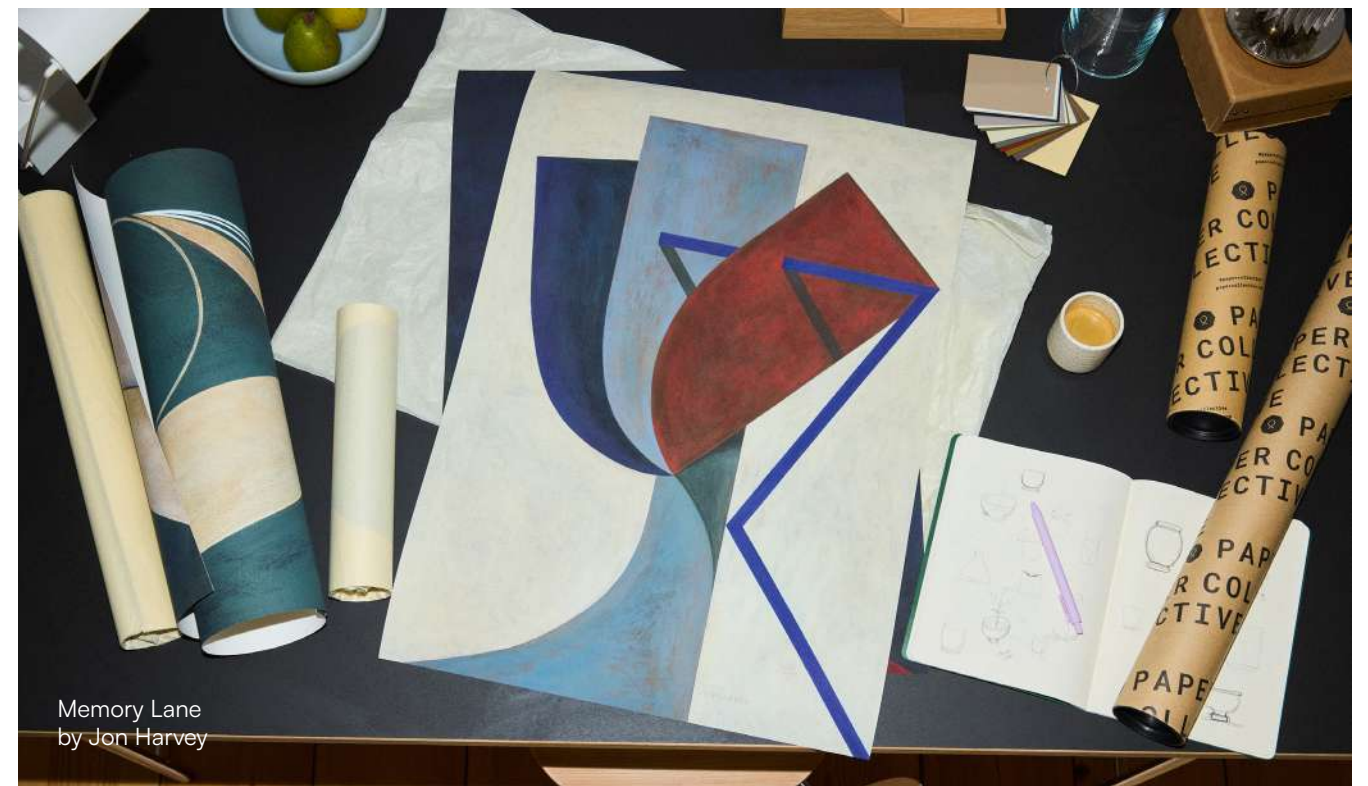

Memory Lane
by Jon Harvey