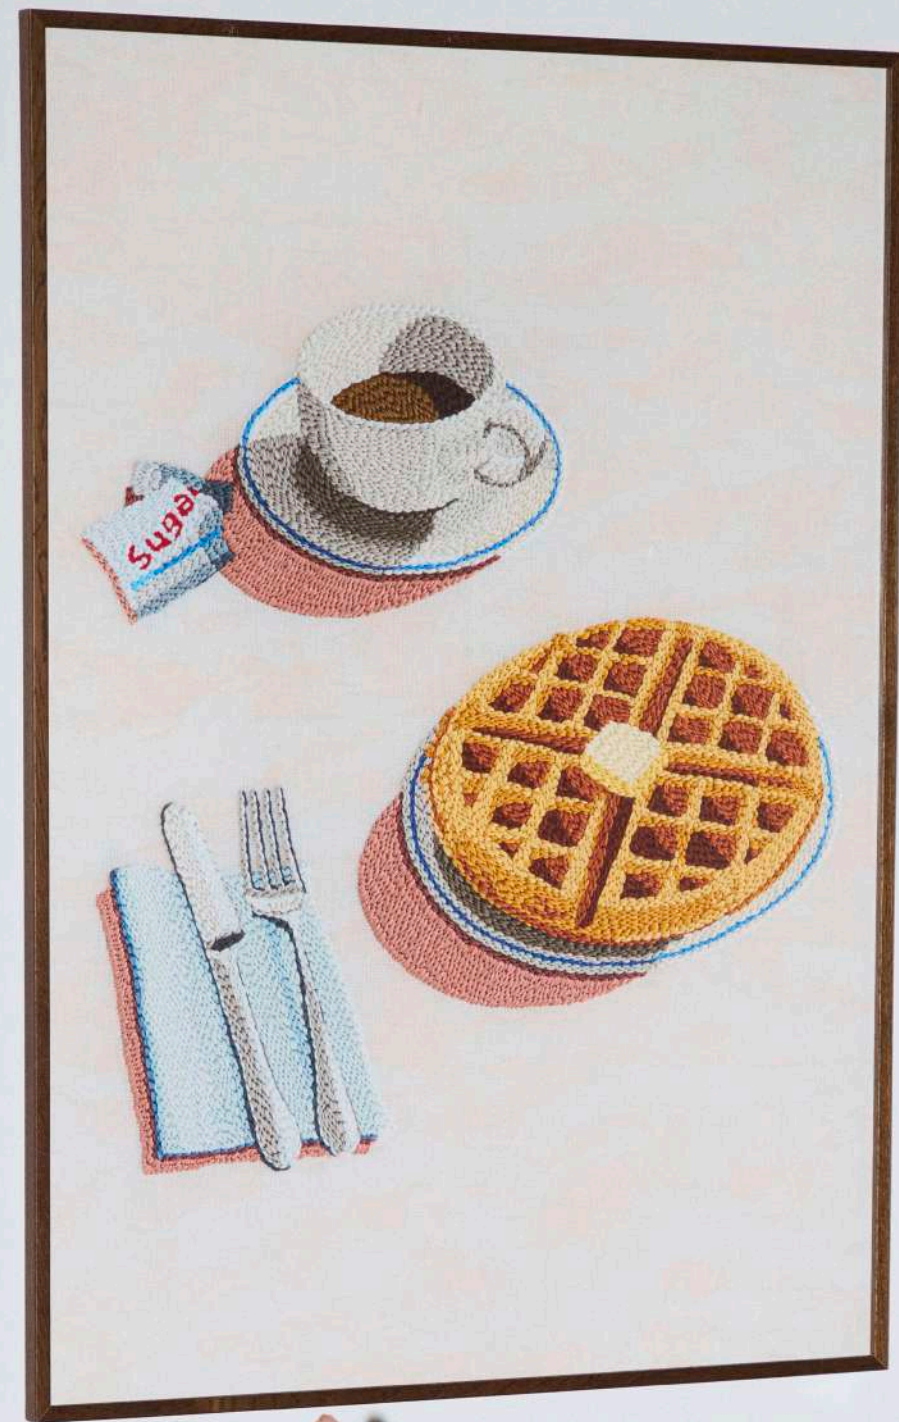

“Order Up celebrates diner food as comfort — nostalgic, excessive, and deeply familiar. Inspired by North American roadside diners and late-night stops, each piece captures the quiet romance of these spaces: the pastel gleam of laminate counters, the soft hum of neon, the endless refill of a warm cup. Through familiar iconography the series reflects on the aesthetics of a bygone era and the enduring fascination of diner food as a cultural symbol for a simpler time.”

— Adrienna Matzeg

Sundae Best and House Special
by Adrienna Matzeg