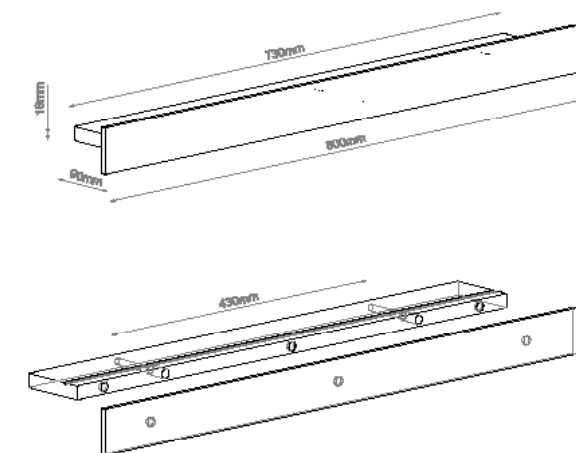

Product Measurements for 80cm Gallery Shelf

Wall Fittings

Included with shelf:

2 x 6 x 110 mm screws
2 x 8 x 50 mm wall plugs

Please consider if included screws and plugs are suitable for wall on which you are hanging, change if required.

WARNING

Designed to support artworks and small objects only. We recommend placing items with no more than 8kg of weight per shelf. Magnetic fronts are not structural, do not lean art or hang items on from magnetic front. Frames to sit in groove in shelf.