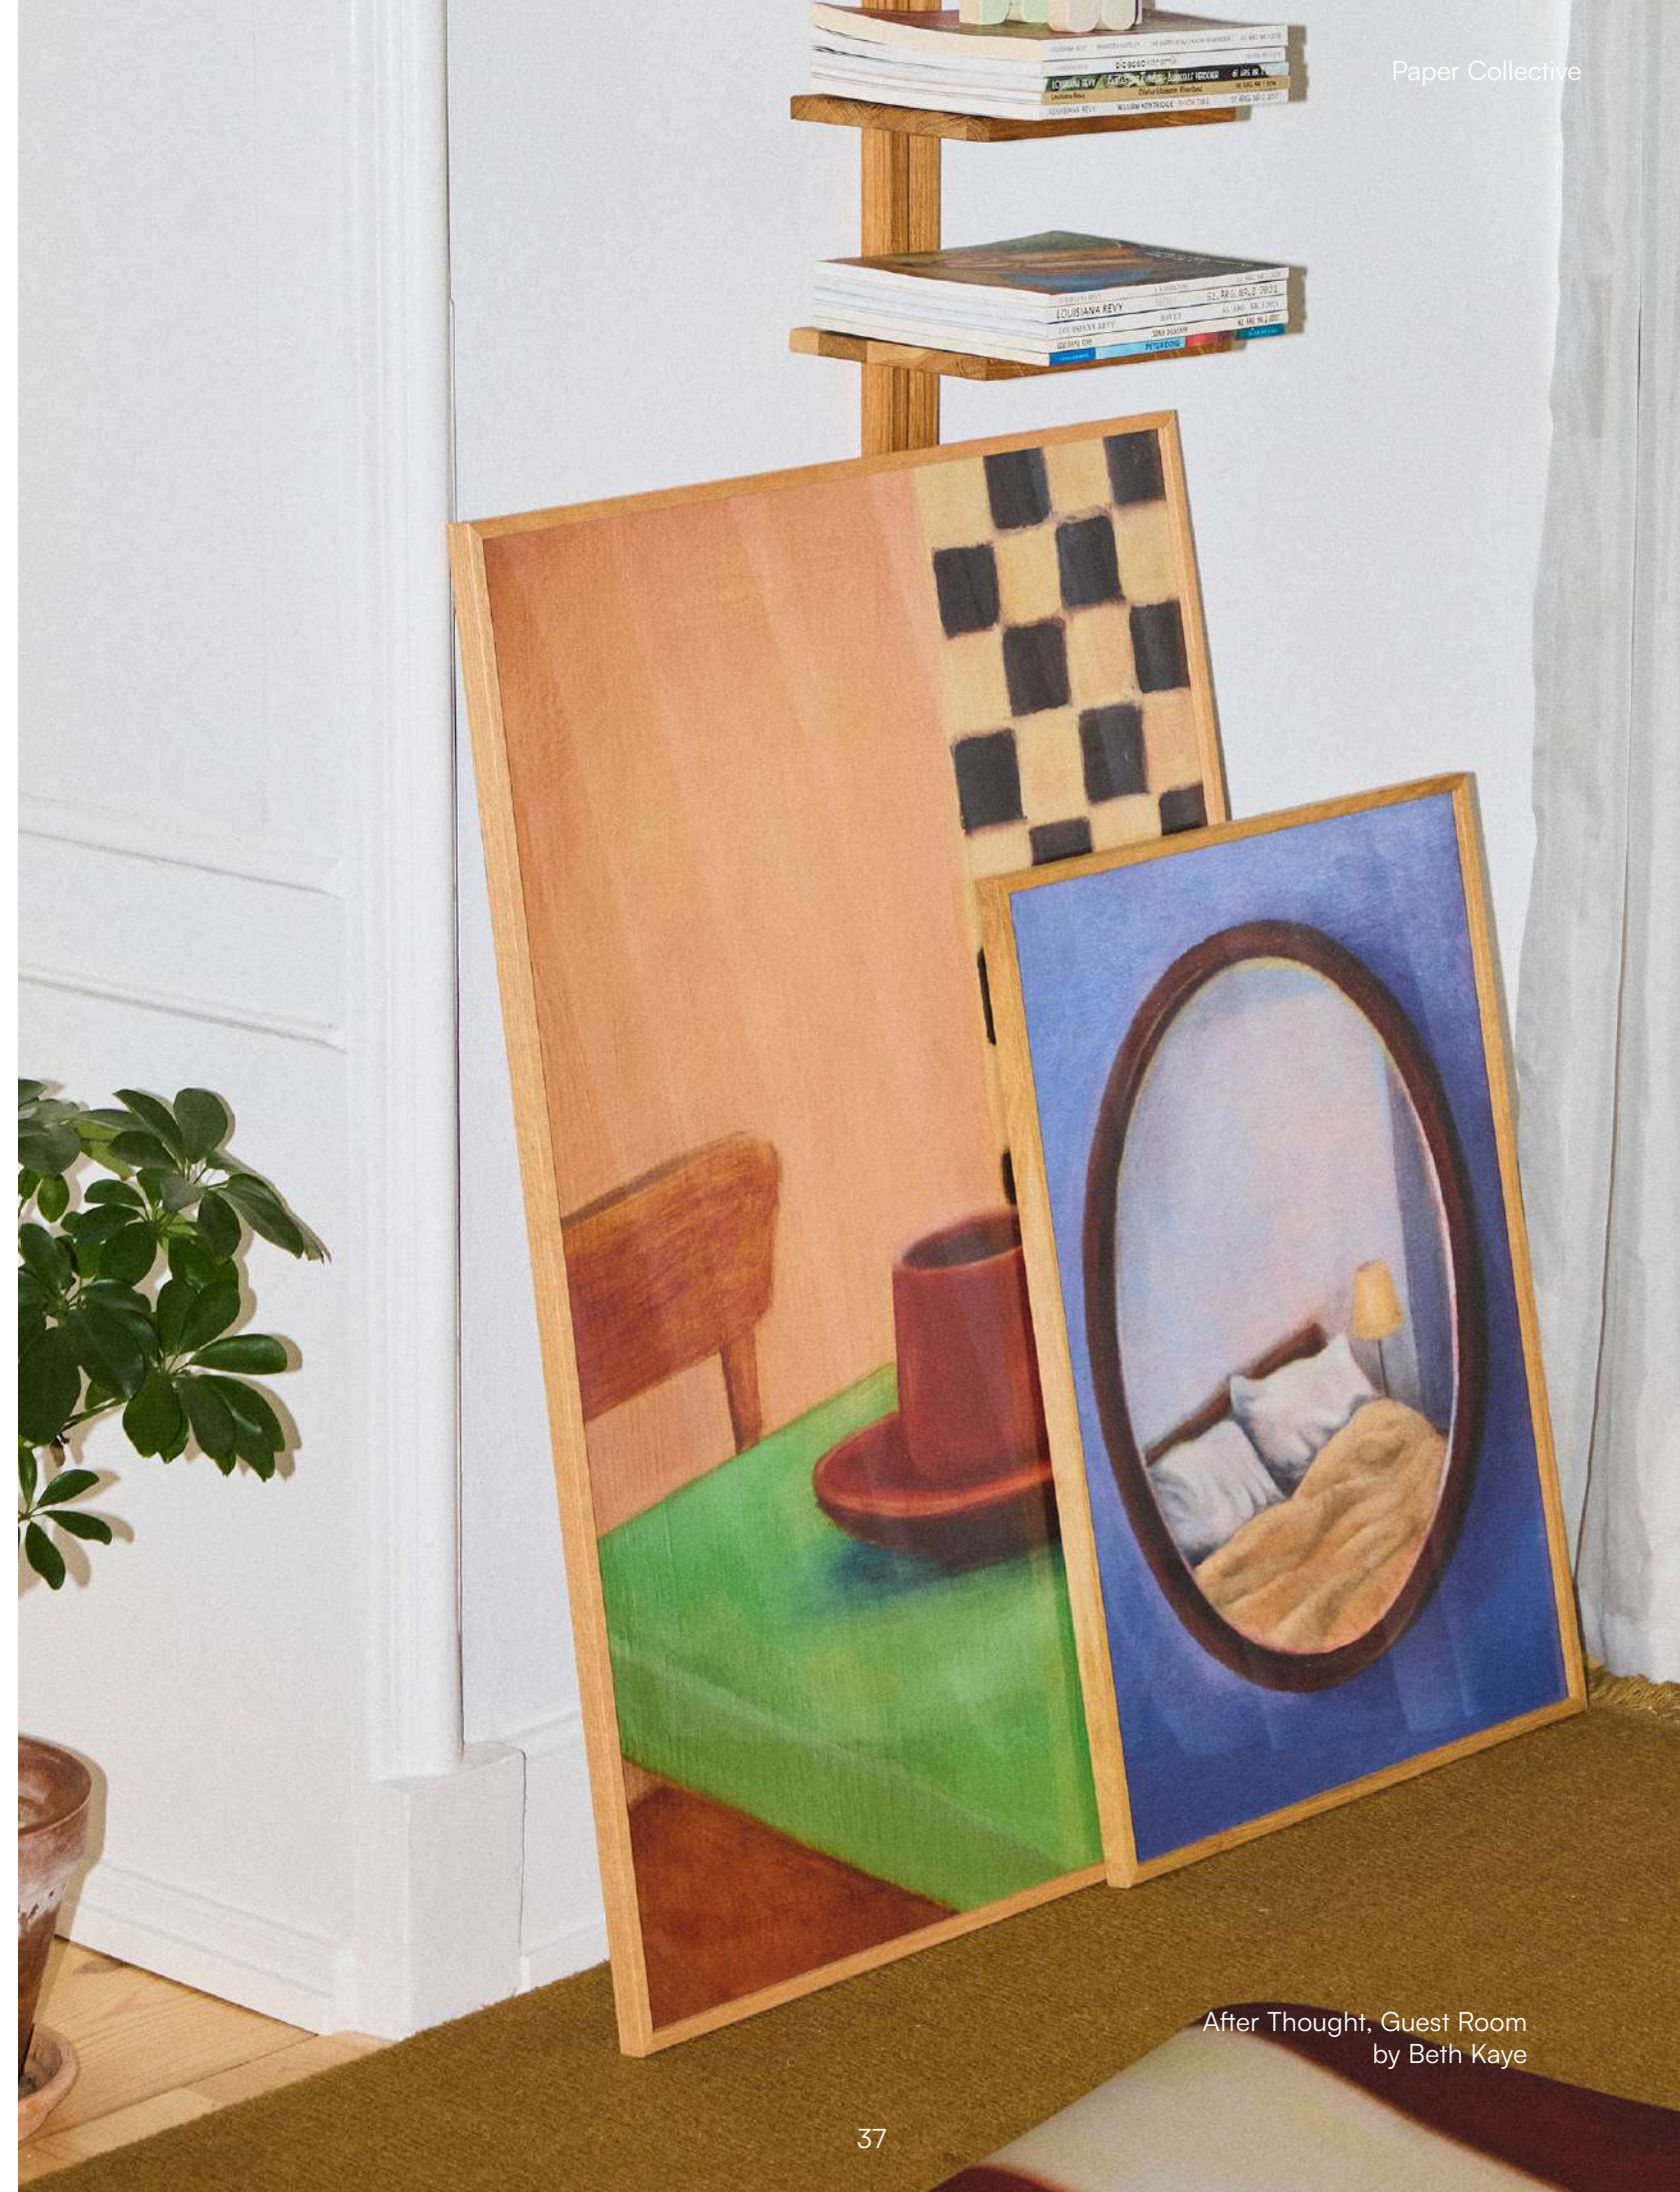

After Thought, Guest Room
by Beth Kaye