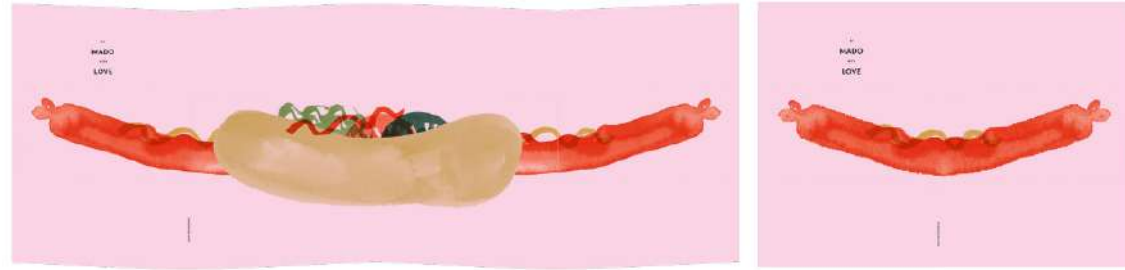

### Matching Games

Matching Game  
Jaime Hayon

The MADO Family  
All The Way To Paris

Matching Game  
by Jaime Hayon

Fold out cards – 210x592 mm

**Suzie The Vegan Sausage**  
All The Way To Paris

**Doug The Dachshund**  
All The Way To Paris