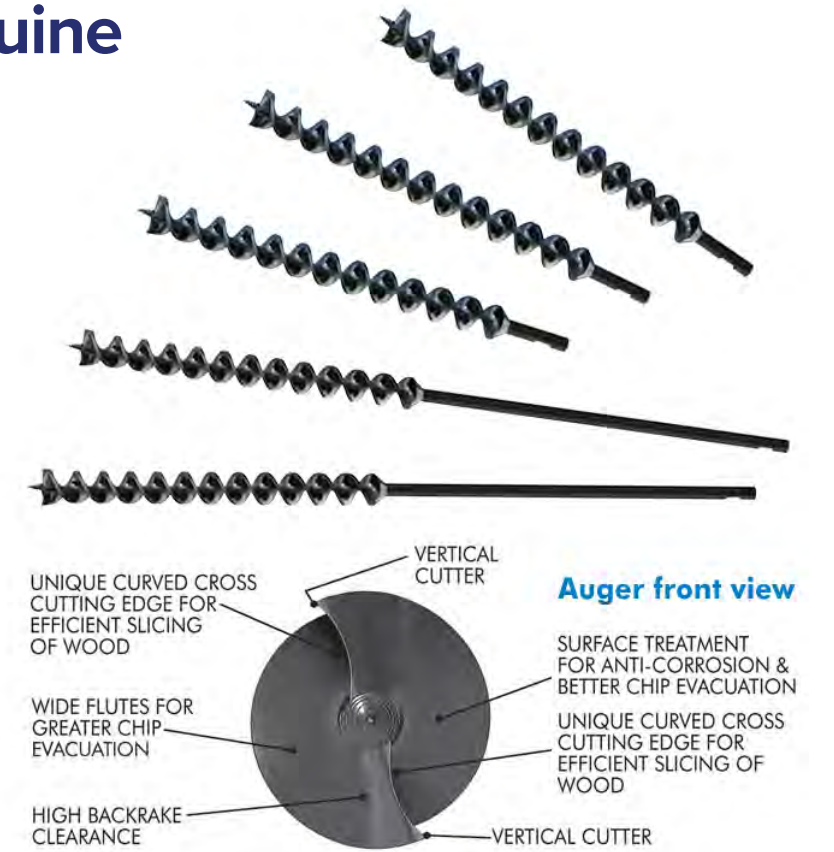

PART NUMBER	AVAILABLE SIZES WITH 1/2" (12.7MM) DIA SHANK	RRP INC-GST
30010	3/8" (10mm) diameter x 14 (360mm) long	$65.00
30011	7/16" (11mm) diameter x 12 (300mm) long	$68.00
30013	1/2" (13mm) diameter x 14 (360mm) long	$73.00
30014	9/16" (14mm) diameter x 14 (360mm) long	$75.00
30016	5/8" (16mm) diameter x 14 (360mm) long	$80.00
30018	11/16" (18mm) diameter x 14 (360mm) long	$85.00
30019	3/4" (19mm) diameter x 14 (360mm) long	$85.00
30022	7/8" (22mm) diameter X 14 (360mm) long	$94.00
30025	1" (25mm) diameter x 14 (360mm) long	$105.00
30028	1 1/8" (28mm) diameter x 14 (360mm) long	$123.00
30032	1 1/4" (32mm) diameter x 14 (360mm) long	$140.00
Part Number	Extra Long Augers	RRP inc-GST
30116	5/8" (16mm) diameter x 30 (760mm) long	$105.00
30119	3/4" (19mm) diameter x 30 (760mm) long	$130.00
30122	7/8" (22mm) diameter x 30 (760mm) long	$150.00
30124	1" (25mm) diameter x 30 (760mm) long	$167.00