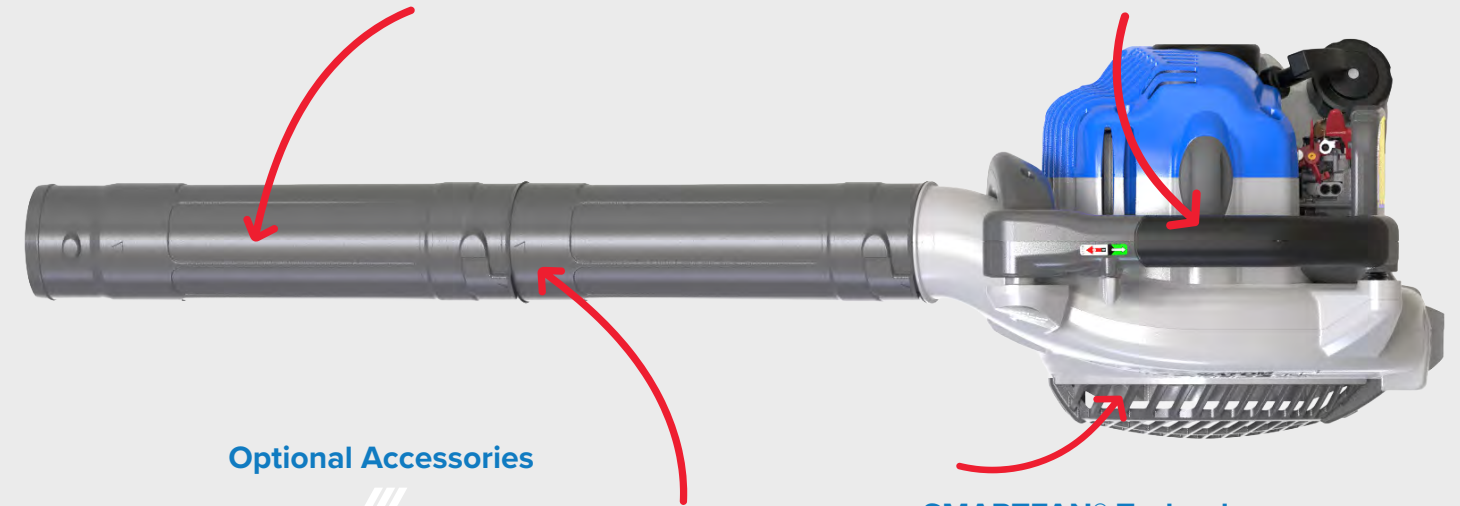

Anti-Vibration Handle

With the added comfort of coil springs professional anti-vibration rubber grip handle featured on all models, you can get more out of your work day with an Atom blower.

Optional Accessories

Get more out of your blower with a range of optional accessories designed to suit your Atom blower. Choose from a Vaccum Kit with Mulching Baldes for the ultimate clean up, clear out your gutters with the Roof Gutter Sliding Cleaner, or get on top of your weeds with the Spraying / Misting attachment.

SMARTFAN® Technology

Featured on all models is Atom's patented SMARTFAN® technology that produces more air than any other blower and has lowest fan noise frequency level.