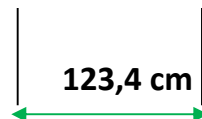

PEOPLE LIFT

EASY
4.72

www.people-lift.com

PEOPLE LIFT

EASY 4.72

BRAND	GENIUS PEOPLE LIFT
MACHINERY / MODEL	EASY 4.72
Max working height	4,72 m
Max height of walking surface	2,72 m
Max loading capacity	145 kg
Max No.of people on the platform	1
Weight of the empty machine	188 kg
Dimensions with mounted parapets	123,4 x 62,7 x 198 cm
Dimensions without parapets	123,4 x 62,7 x 87 cm
Max wind speed	12,5 m/s
Max working slope	0,5°
Operation lifting/movement	Manual/electric