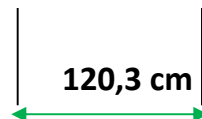

## EASY 4.00

BRAND	GENIUS PEOPLE LIFT
MACHINERY / MODEL	EASY 4.00
Max working height	3,99 m
Max height of walking surface	1,99 m
Max loading capacity	130 kg
Max No.of people on the platform	1
Weight of the empty machine	128 kg
Dimensions with mounted parapets	120,3 x 79,8 x 164 cm
Dimensions without parapets	120,3 x 79,8 x 54 cm
Max wind speed	12,5 m/s
Max working slope	0,5°
Operation lifting/movement	Manual/electric