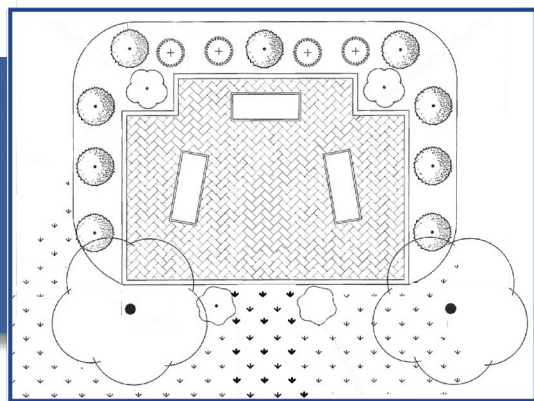

Aerial view of the final phase of the garden

SMITH
MICHAEL J.

SEPT 24, 2044
SEPT 24, 2044

Sample of niche door layout and font

If you have interest please contact the rectory 262.763.1500