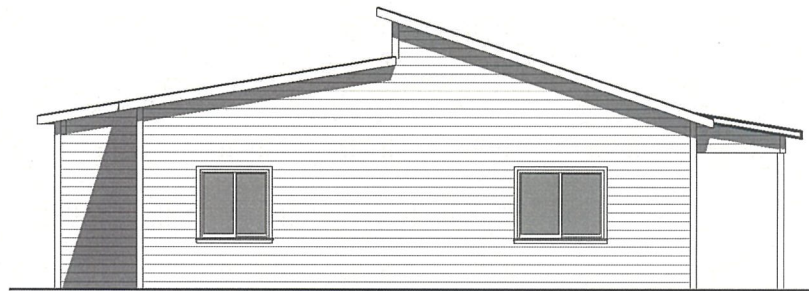

River Trail VI
 Animas River Model
 3 Bed, 2 Bath
 2 Car Garage
 Living Area 1,177 Sq. Ft.
 Garage Area 458 Sq. Ft.

Front

Right

Rear

Left