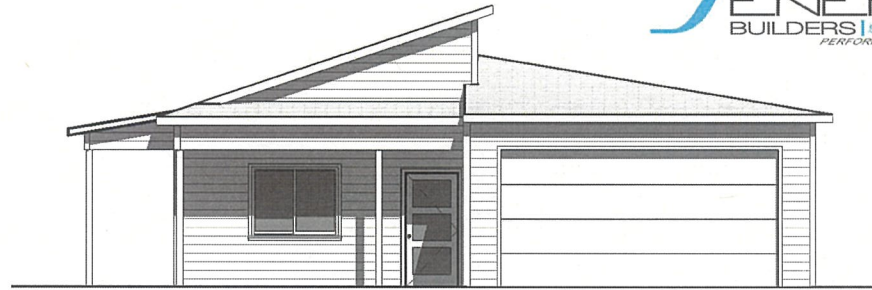

River Trail VI
 Animas River Model
 3 Bed, 2 Bath
 2 Car Garage
 Living Area 1,177 Sq. Ft.
 Garage Area 458 Sq. Ft.

Front

Right

Rear

Left