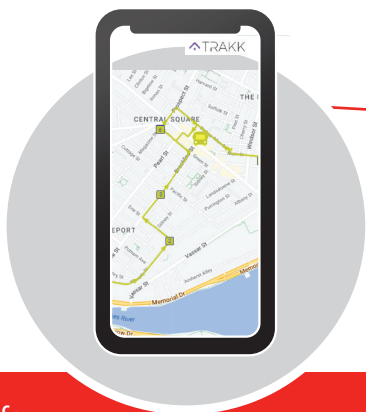

# ALEWIFE SHUTTLE MORNING SCHEDULE

Stops	Finch (675 Concord)	Atmark (80 Fawcett)	The Laurent (55 Wheeler)	603/605 Concord	Alewife Station Arrival & Departure	10 Fawcett	10 Moulton	45 Moulton	10 Wilson	75 Moulton	733 Concord	767C Concord
Shuttle 1	6:43	6:45	6:46	6:46	<b>7:00</b>	*	*	*	*	*	*	*
Shuttle 2	7:03	7:05	7:06	7:06	<b>7:20</b>	*	*	*	*	*	*	*
Shuttle 1	7:20	7:22	7:23	7:23	<b>7:40</b>	*	*	*	*	*	*	*
Shuttle 2	7:40	7:42	7:43	7:43	<b>8:00</b>	*	*	*	*	*	*	*
Shuttle 1	8:00	8:02	8:03	8:03	<b>8:20</b>	*	*	*	*	*	*	*
Shuttle 2	8:20	8:22	8:23	8:23	<b>8:40</b>	*	*	*	*	*	*	*
Shuttle 1	8:40	8:42	8:43	8:43	<b>9:00</b>	*	*	*	*	*	*	*
Shuttle 2	9:00	9:02	9:03	9:03	<b>9:20</b>	*	*	*	*	*	*	*
Shuttle 1	9:20	9:22	9:23	9:23	<b>9:40</b>	*	*	*	*	*	*	*
Shuttle 2	9:40	9:42	9:43	9:43	<b>10:00</b>	*	*	*	*	*	*	*
Shuttle 1	10:00	10:02	10:03	10:03	<b>10:15</b>	*	*	*	*	*	*	*
Shuttle 2	10:15	10:17	10:18	10:18	<b>End of Service</b>							

**\*On Demand Drop Off Only - Driver stops only at the locations requested by the passengers who board at Alewife.**  
**All scheduled times are approximate due to traffic and weather conditions. Please be outside 5 minutes before listed time.**

**Live Shuttle Tracker**

Go to [alewifeconnect.com](http://alewifeconnect.com) or scan the QR code.

**Service not available on following holidays:**

- New Year's Day
- President's Day
- Memorial Day
- July 4th
- Labor Day
- Thanksgiving
- Day After Thanksgiving
- Christmas Day

***\*On Demand Drop Off Only - Driver stops only at the locations requested by the passengers who board at Alewife.  
All scheduled times are approximate due to traffic and weather conditions. Please be outside 5 minutes before listed time.***