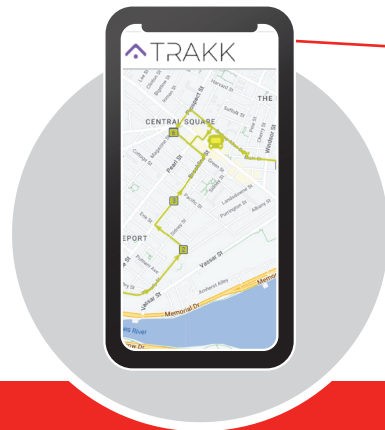

ALEWIFE SHUTTLE AFTERNOON SCHEDULE

Stops	767C Concord	733 Concord	10 Wilson	75 Moulton	45 Moulton	10 Moulton	Atmark (80 Fawcett)	10 Fawcett	Alewife Station Arrival & Departure	Atmark (80 Fawcett)	The Laurent (55 Wheeler)	603/605 Concord	Finch (675 Concord)
Shuttle 1	3:00	3:00	3:01	3:01	3:02	3:04	3:07	3:08	3:25	*	*	*	*
Shuttle 2	3:20	3:20	3:21	3:21	—	3:24	3:27	3:28	3:45	*	*	*	*
Shuttle 1	3:43	3:43	3:44	3:44	3:45	3:47	3:50	3:51	4:08	*	*	*	*
Shuttle 2	4:03	4:03	4:04	4:04	—	4:07	4:10	4:11	4:28	*	*	*	*
Shuttle 1	4:26	4:26	4:27	4:27	4:28	4:30	4:33	4:34	4:51	*	*	*	*
Shuttle 2	4:46	4:46	4:47	4:47	—	4:50	4:53	4:54	5:11	*	*	*	*
Shuttle 1	5:09	5:09	5:10	5:10	5:11	5:13	5:16	5:17	5:34	*	*	*	*
Shuttle 2	5:28	5:28	5:29	5:29	—	5:32	5:35	5:36	5:53	*	*	*	*
Shuttle 1	5:51	5:51	5:52	5:52	5:53	5:55	5:58	5:59	6:16	*	*	*	*
Shuttle 2	6:10	6:10	6:11	6:11	—	6:14	6:17	6:18	6:35	*	*	*	*
Shuttle 1	6:33	6:33	6:34	6:34	6:35	6:37	6:40	6:41	7:00	*	*	*	*
Shuttle 2	6:52	6:52	6:53	6:53	—	6:56	6:59	7:00	End of Service				

****On Demand Drop Off Only - Driver stops only at the locations requested by the passengers who board at Alewife.
All scheduled times are approximate due to traffic and weather conditions. Please be outside 5 minutes before listed time.***

Live Shuttle Tracker

Go to alewifeconnect.com or scan the QR code.