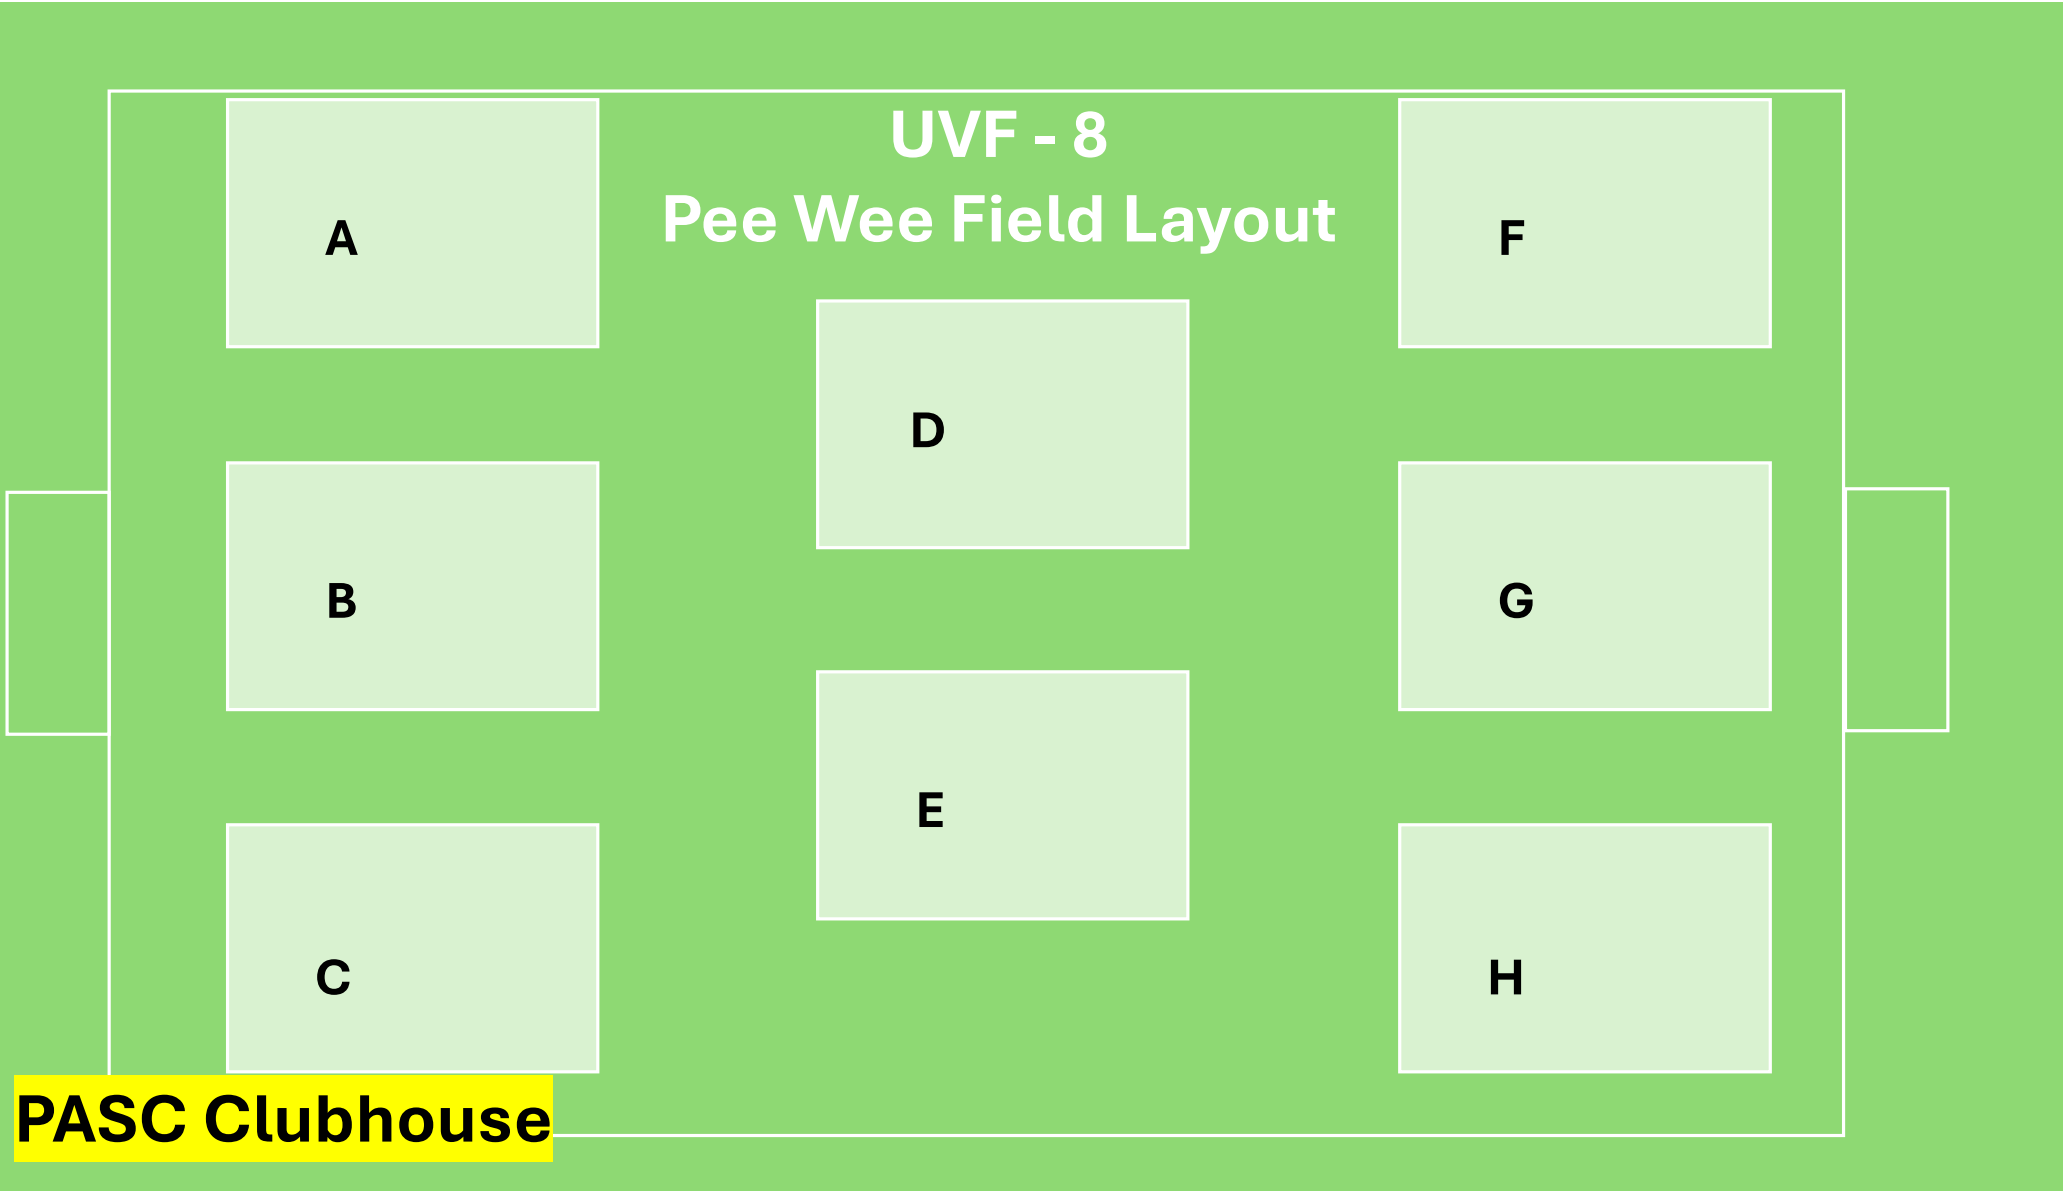

## Pee Wee Field Layout

**A**

**F**

**D**

**B**

**G**

**E**

**C**

**H**

**PASC Clubhouse**

330'

50' x 75'

40'

50' x 75'

30'

50' x 75'

30'

30'

30''

50' x 75'

20'

215'

20'

50' x 75'

30'

30'

50' x 75'

30'

50' x 75'

45'

50' x 75'

5'