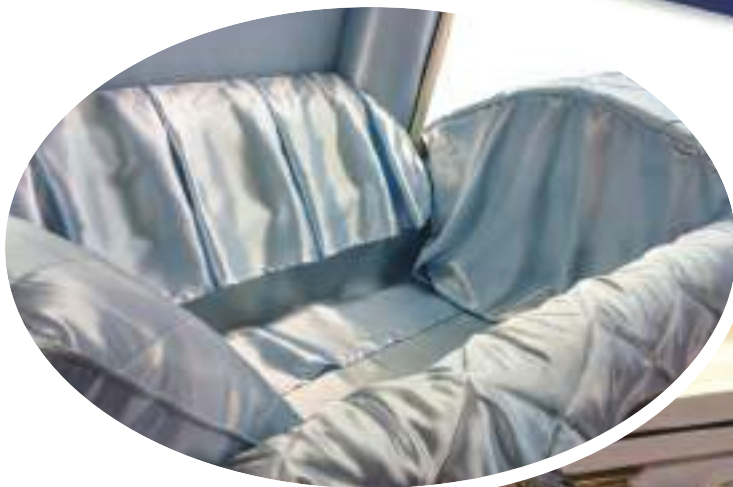

American Casket Interiors

THE ROYAL

This plush velvet deep buttoned interior with it's custom made pillow and coverlet is designed by Colourful Coffins and made exclusively in house. The Royal is available in over 10 colour. Details of this suite can be changed to suit whatever you might desire.

THE REGAL

Made in silky satin fabric and available in many colours, this luxury interior may be finished with details of Swarovski crystals.

ANGEL WINGS

A beautiful dainty interior, available in any size. Made of soft polyester which can be printed in any colour underneath a delicate voile overlay which can also be

printed with any image, including photos. Finished with toning colours on the edges and tiny Swarovski elements.

This example shows our delicate butterflies design with light blue pillow and edging.

Call us on 01865 779172