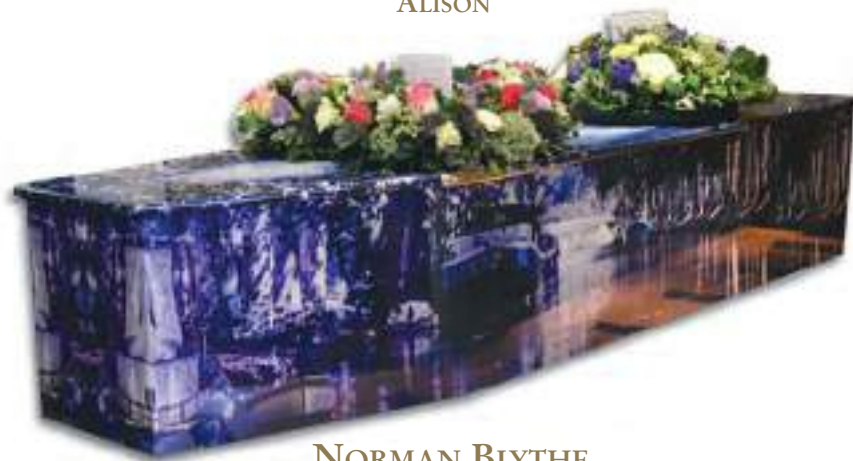

Norman Blythe - Painting a fitting tribute

“When Norman Blythe died, his family chose a Colourful Coffin with a bespoke design featuring a very special painting he had completed after a favourite family holiday in France.

The scene, which depicted the tree-lined tranquillity of the Canal du Midi, was beautifully reproduced on his coffin and made a unique and very poignant farewell to Norman, much loved husband to Jean and father to Alison.

“Dad took up painting when he retired and this picture was especially precious because he painted it for me as a birthday present after we had all been together on canal boat for a day during a lovely trip to France,” said Alison.

“A few days before he died, Dad said he wanted a blue coffin and Mum came up with the idea of using his painting for the design. Colourful Coffins were fantastic, when we saw the proof by email we were impressed, but nothing prepared us for just how beautiful the Colourful Coffin was when we saw it for the first time.

“It created a real stir as we went into the crematorium for the service and the vicar couldn’t take his eyes off it. We told everyone why we had chosen the painting and invited them to come up to the coffin afterwards for a closer look, which they all did. It was a very special occasion and we received some wonderful comments. I’m sure if Dad could have seen it he would have been very proud.”

ALISON

NORMAN BLYTHE

~ See Alison’s video on our testimonial page on our website. ~

Every life has a story, Colourful Coffins can help you tell it.

Colourful Coffins, Printworks, Crescent Road, Cowley, Oxford OX4 2PB
Call us on: 01865 779172
or email: enquiries@colourfulcoffins.com or visit: www.colourfulcoffins.com

All rights reserved. Photographs copyright © Colourful Coffins 2018. Text copyright © Colourful Coffins 2018.
No part of this catalogue may be reproduced, stored in a retrieval system or transmitted in any form or by any means without the prior written permission of Colourful Coffins.