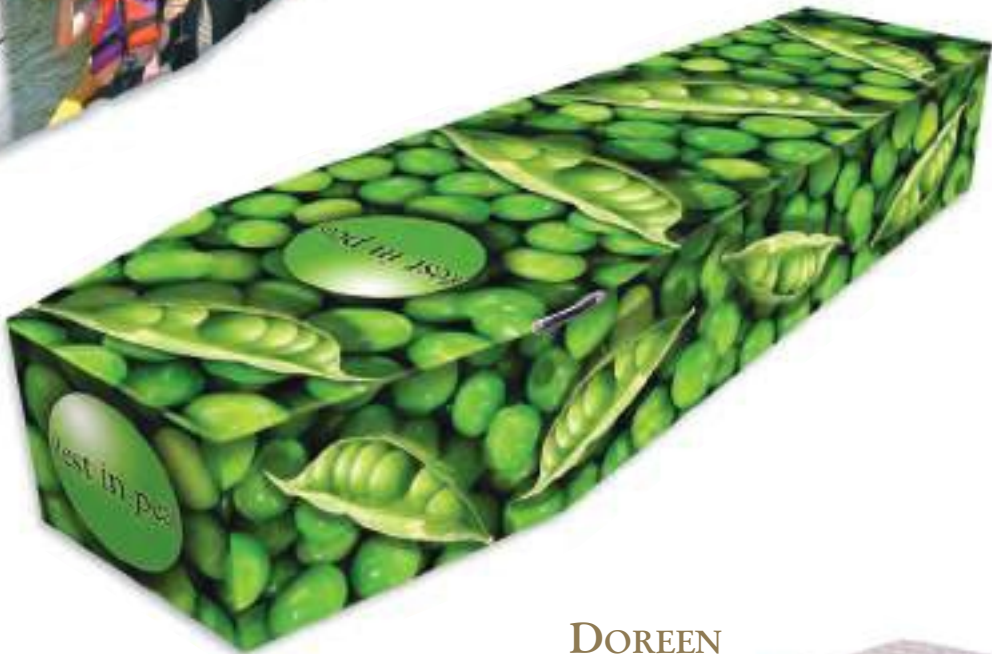

PEAS AND PODS

DOREEN