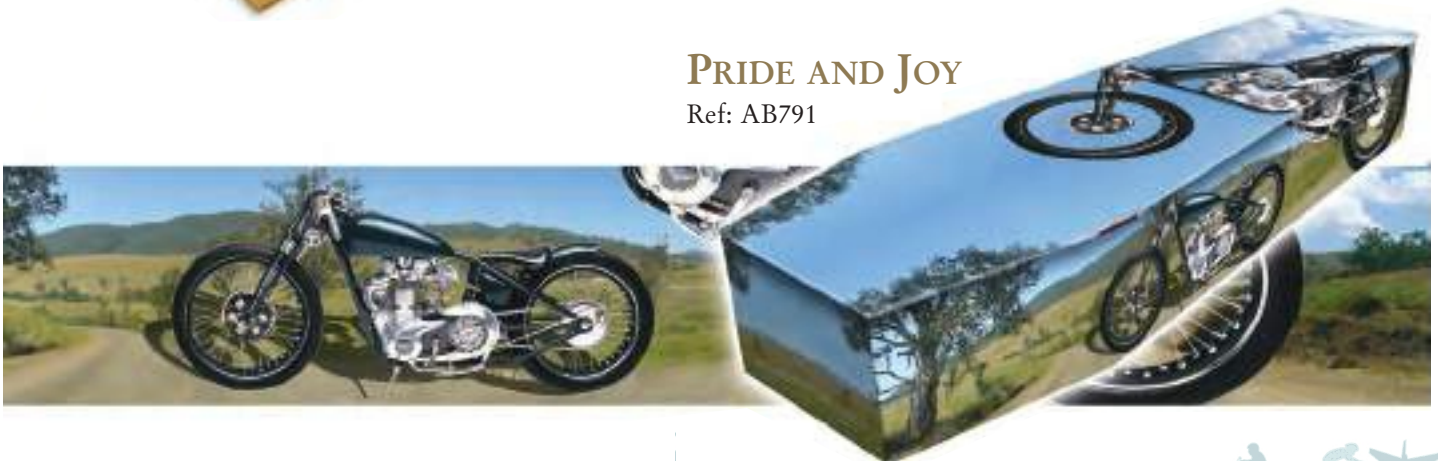

PRIDE AND JOY

Ref: AB791

Call us on 01865 779172