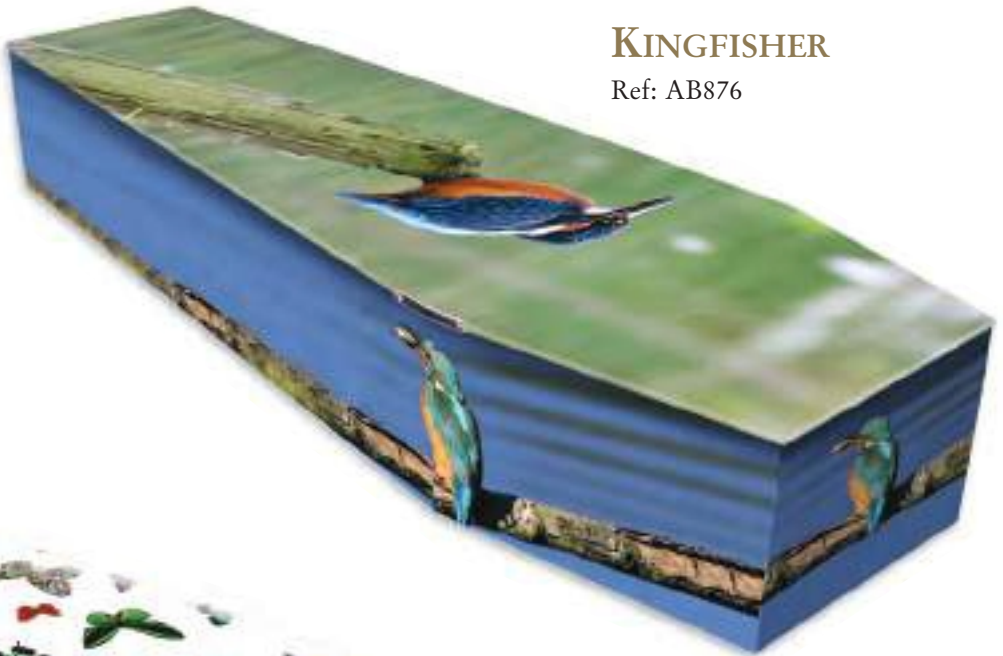

KINGFISHER

Ref: AB876