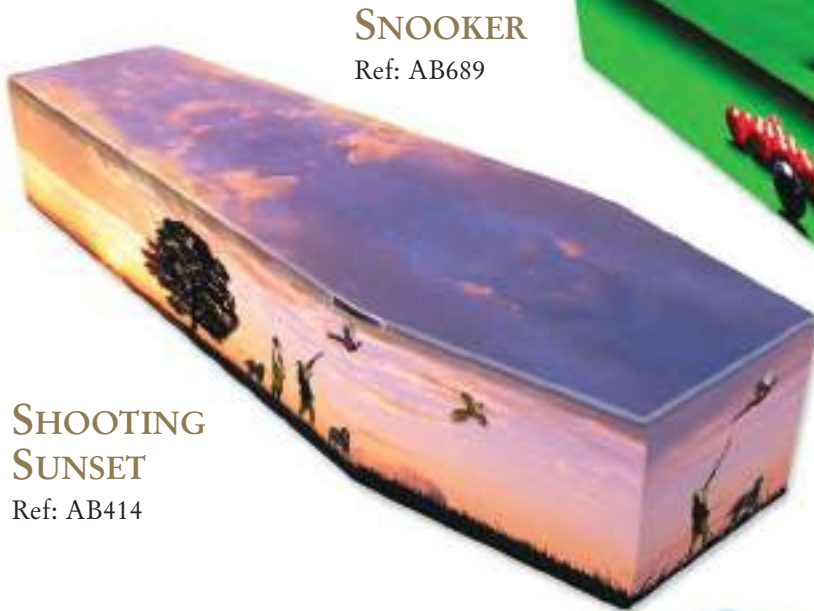

SET SAIL Ref: AB703

AVAILABLE IN • WOOD • CARDBOARD • SPARKLE • COFFIN OR CASKET SHAPE

LAST WAVE

Ref: AB139

SHOOTING SUNSET

Ref: AB414

SNOOKER

Ref: AB689