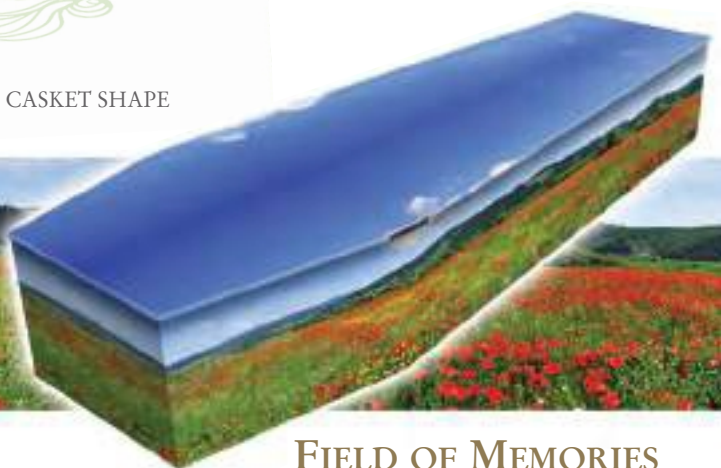

BLUEBELL BLANKET

Ref: AB846

Rattan Coffins

Suitable for natural burial
or cremation, for more
information see page 3.

SUNSET Ref: AB118

Call us on 01865 779172

Scenic and Landscape

AVAILABLE IN • WOOD • CARDBOARD • SPARKLE • COFFIN OR CASKET SHAPE