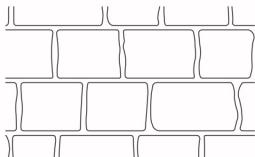

Stencil Patterns

BLOCK
Brick Size 398 x 192mm

RUSTIC BRICK
*Brick Size 230 x 140mm

MEDITERRANEAN
Rectangle 172 x 116mm

CONVICT BRICK
*Brick Size 240 x 237mm

BRICK
Brick Size 226 x 105mm

BUSHROCK
*Brick Size 230 x 225mm

CLASSIC HERRINGBONE
*Brick Size 195 x 90mm

10° DIAMOND TILE
Tile Size 262 x 262mm,
Diamond Size 100 x 100mm

EUROPEAN FAN
*Brick Size 130 x 100mm

BASKET WEAVE
Brick Size 195 x 90mm

8° QUARRY TILE
Tile Size 195 x 195mm

ASHLAR SLATE
*Brick Size 257 x 155mm

FLAGSTONE
*Brick Size 250 x 180mm

KEYSTONE
*Brick Size 200 x 150mm

REGAL TILE
Tile Size 267 x 138mm

RANDOM BLUESTONE
*Brick Size 197 x 140mm

ENGLISH COBBLE
*Brick Size 300 x 100mm

COBBLESTONE
*Brick Size 235 x 126mm

ANTIQUÉ TILE
Tile Size 264 x 264mm

LARGE TILE
Tile Size 264 x 264mm

STAR COMPASS
Diameter 1.6m (N,S,E,W
Letters Available)

ROSETTE
Diameter 0.9m/1.6m

KEYSTONE HEADER
*Brick Size 180 x 100mm