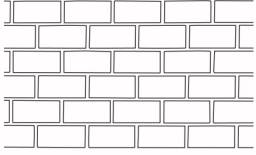

Stencil Patterns

BLOCK
Brick Size 398 x 192mm

RUSTIC BRICK
*Brick Size 230 x 140mm

MEDITERRANEAN
Rectangle 172 x 116mm

CONVICT BRICK
*Brick Size 240 x 237mm

BRICK
Brick Size 226 x 105mm

BUSHROCK
*Brick Size 230 x 225mm

CLASSIC HERRINGBONE
*Brick Size 195 x 90mm

10° DIAMOND TILE
Tile Size 262 x 262mm,
Diamond Size 100 x 100mm

EUROPEAN FAN
*Brick Size 130 x 100mm

BASKET WEAVE
Brick Size 195 x 90mm

8° QUARRY TILE
Tile Size 195 x 195mm

ASHLAR SLATE
*Brick Size 257 x 155mm

FLAGSTONE
*Brick Size 250 x 180mm

KEYSTONE
*Brick Size 200 x 150mm

REGAL TILE
Tile Size 267 x 138mm

RANDOM BLUESTONE
*Brick Size 197 x 140mm

ENGLISH COBBLE
*Brick Size 300 x 100mm

COBBLESTONE
*Brick Size 235 x 126mm

ANTIQUÉ TILE
Tile Size 264 x 264mm

LARGE TILE
Tile Size 264 x 264mm

STAR COMPASS
Diameter 1.6m (N,S,E,W
Letters Available)

ROSETTE
Diameter 0.9m/1.6m

KEYSTONE HEADER
*Brick Size 180 x 100mm