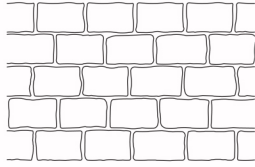

Stencil Patterns

BLOCK
Brick Size 398 x 192mm

RUSTIC BRICK
*Brick Size 230 x 140mm

MEDITERRANEAN
Rectangle 172 x 116mm

CONVICT BRICK
*Brick Size 240 x 237mm

BRICK
Brick Size 226 x 105mm

BUSHROCK
*Brick Size 230 x 225mm

CLASSIC HERRINGBONE
*Brick Size 195 x 90mm

10° DIAMOND TILE
Tile Size 262 x 262mm,
Diamond Size 100 x 100mm

EUROPEAN FAN
*Brick Size 130 x 100mm

BASKET WEAVE
Brick Size 195 x 90mm

8° QUARRY TILE
Tile Size 195 x 195mm

ASHLAR SLATE
*Brick Size 257 x 155mm

FLAGSTONE
*Brick Size 250 x 180mm

KEYSTONE
*Brick Size 200 x 150mm

REGAL TILE
Tile Size 267 x 138mm

RANDOM BLUESTONE
*Brick Size 197 x 140mm

ENGLISH COBBLE
*Brick Size 300 x 100mm

COBBLESTONE
*Brick Size 235 x 126mm

ANTIQUÉ TILE
Tile Size 264 x 264mm

LARGE TILE
Tile Size 264 x 264mm

STAR COMPASS
Diameter 1.6m (N,S,E,W
Letters Available)

ROSETTE
Diameter 0.9m/1.6m

KEYSTONE HEADER
*Brick Size 180 x 100mm