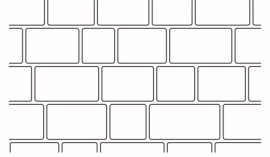

Stencil Patterns

BLOCK
Brick Size 398 x 192mm

RUSTIC BRICK
*Brick Size 230 x 140mm

MEDITERRANEAN
Rectangle 172 x 116mm

CONVICT BRICK
*Brick Size 240 x 237mm

BRICK
Brick Size 226 x 105mm

BUSHROCK
*Brick Size 230 x 225mm

CLASSIC HERRINGBONE
*Brick Size 195 x 90mm

10° DIAMOND TILE
Tile Size 262 x 262mm,
Diamond Size 100 x 100mm

EUROPEAN FAN
*Brick Size 130 x 100mm

BASKET WEAVE
Brick Size 195 x 90mm

8° QUARRY TILE
Tile Size 195 x 195mm

ASHLAR SLATE
*Brick Size 257 x 155mm

FLAGSTONE
*Brick Size 250 x 180mm

KEYSTONE
*Brick Size 200 x 150mm

REGAL TILE
Tile Size 267 x 138mm

RANDOM BLUESTONE
*Brick Size 197 x 140mm

ENGLISH COBBLE
*Brick Size 300 x 100mm

COBBLESTONE
*Brick Size 235 x 126mm

ANTIQUÉ TILE
Tile Size 264 x 264mm

LARGE TILE
Tile Size 264 x 264mm

STAR COMPASS
Diameter 1.6m (N,S,E,W
Letters Available)

ROSETTE
Diameter 0.9m/1.6m

KEYSTONE HEADER
*Brick Size 180 x 100mm