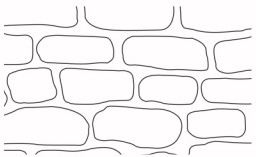

CLASSIC HERRINGBONE
*Brick Size 195 x 90mm

10° DIAMOND TILE
Tile Size 262 x 262mm,
Diamond Size 100 x 100mm

EUROPEAN FAN
*Brick Size 130 x 100mm

BASKET WEAVE
Brick Size 195 x 90mm

8° QUARRY TILE
Tile Size 195 x 195mm

ASHLAR SLATE
*Brick Size 257 x 155mm

FLAGSTONE
*Brick Size 250 x 180mm

KEYSTONE
*Brick Size 200 x 150mm

REGAL TILE
Tile Size 267 x 138mm

RANDOM BLUESTONE
*Brick Size 197 x 140mm

ENGLISH COBBLE
*Brick Size 300 x 100mm

COBBLESTONE
*Brick Size 235 x 126mm

ANTIQUÉ TILE
Tile Size 264 x 264mm

LARGE TILE
Tile Size 264 x 264mm

STAR COMPASS
Diameter 1.6m (N,S,E,W
Letters Available)

ROSETTE
Diameter 0.9m/1.6m

KEYSTONE HEADER
*Brick Size 180 x 100mm