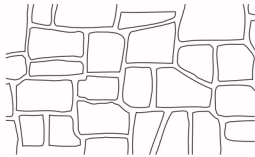

Stencil Patterns

BLOCK
Brick Size 398 x 192mm

RUSTIC BRICK
*Brick Size 230 x 140mm

MEDITERRANEAN
Rectangle 172 x 116mm

CONVICT BRICK
*Brick Size 240 x 237mm

BRICK
Brick Size 226 x 105mm

BUSHROCK
*Brick Size 230 x 225mm

CLASSIC HERRINGBONE
*Brick Size 195 x 90mm

10° DIAMOND TILE
Tile Size 262 x 262mm,
Diamond Size 100 x 100mm

EUROPEAN FAN
*Brick Size 130 x 100mm

BASKET WEAVE
Brick Size 195 x 90mm

8° QUARRY TILE
Tile Size 195 x 195mm

ASHLAR SLATE
*Brick Size 257 x 155mm

FLAGSTONE
*Brick Size 250 x 180mm

KEYSTONE
*Brick Size 200 x 150mm

REGAL TILE
Tile Size 267 x 138mm

RANDOM BLUESTONE
*Brick Size 197 x 140mm

ENGLISH COBBLE
*Brick Size 300 x 100mm

COBBLESTONE
*Brick Size 235 x 126mm

ANTIQUÉ TILE
Tile Size 264 x 264mm

LARGE TILE
Tile Size 264 x 264mm

STAR COMPASS
Diameter 1.6m (N,S,E,W
Letters Available)

ROSETTE
Diameter 0.9m/1.6m

KEYSTONE HEADER
*Brick Size 180 x 100mm