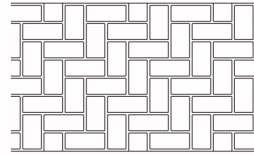

Stencil Patterns

BLOCK
Brick Size 398 x 192mm

RUSTIC BRICK
*Brick Size 230 x 140mm

MEDITERRANEAN
Rectangle 172 x 116mm

CONVICT BRICK
*Brick Size 240 x 237mm

BRICK
Brick Size 226 x 105mm

BUSHROCK
*Brick Size 230 x 225mm

CLASSIC HERRINGBONE
*Brick Size 195 x 90mm

10° DIAMOND TILE
Tile Size 262 x 262mm,
Diamond Size 100 x 100mm

EUROPEAN FAN
*Brick Size 130 x 100mm

BASKET WEAVE
Brick Size 195 x 90mm

8° QUARRY TILE
Tile Size 195 x 195mm

ASHLAR SLATE
*Brick Size 257 x 155mm

FLAGSTONE
*Brick Size 250 x 180mm

KEYSTONE
*Brick Size 200 x 150mm

REGAL TILE
Tile Size 267 x 138mm

RANDOM BLUESTONE
*Brick Size 197 x 140mm

ENGLISH COBBLE
*Brick Size 300 x 100mm

COBBLESTONE
*Brick Size 235 x 126mm

ANTIQUÉ TILE
Tile Size 264 x 264mm

LARGE TILE
Tile Size 264 x 264mm

STAR COMPASS
Diameter 1.6m (N,S,E,W
Letters Available)

ROSETTE
Diameter 0.9m/1.6m

KEYSTONE HEADER
*Brick Size 180 x 100mm