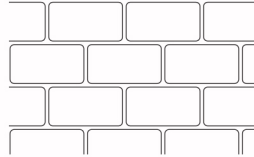

Stencil Patterns

BLOCK
Brick Size 398 x 192mm

RUSTIC BRICK
*Brick Size 230 x 140mm

MEDITERRANEAN
Rectangle 172 x 116mm

CONVICT BRICK
*Brick Size 240 x 237mm

BRICK
Brick Size 226 x 105mm

BUSHROCK
*Brick Size 230 x 225mm

CLASSIC HERRINGBONE
*Brick Size 195 x 90mm

10° DIAMOND TILE
Tile Size 262 x 262mm,
Diamond Size 100 x 100mm

EUROPEAN FAN
*Brick Size 130 x 100mm

BASKET WEAVE
Brick Size 195 x 90mm

8° QUARRY TILE
Tile Size 195 x 195mm

ASHLAR SLATE
*Brick Size 257 x 155mm

FLAGSTONE
*Brick Size 250 x 180mm

KEYSTONE
*Brick Size 200 x 150mm

REGAL TILE
Tile Size 267 x 138mm

RANDOM BLUESTONE
*Brick Size 197 x 140mm

ENGLISH COBBLE
*Brick Size 300 x 100mm

COBBLESTONE
*Brick Size 235 x 126mm

ANTIQUÉ TILE
Tile Size 264 x 264mm

LARGE TILE
Tile Size 264 x 264mm

STAR COMPASS
Diameter 1.6m (N,S,E,W
Letters Available)

ROSETTE
Diameter 0.9m/1.6m

KEYSTONE HEADER
*Brick Size 180 x 100mm