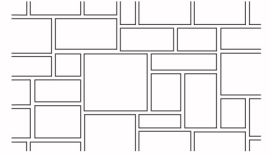

Stencil Patterns

BLOCK
Brick Size 398 x 192mm

RUSTIC BRICK
*Brick Size 230 x 140mm

MEDITERRANEAN
Rectangle 172 x 116mm

CONVICT BRICK
*Brick Size 240 x 237mm

BRICK
Brick Size 226 x 105mm

BUSHROCK
*Brick Size 230 x 225mm

CLASSIC HERRINGBONE
*Brick Size 195 x 90mm

10° DIAMOND TILE
Tile Size 262 x 262mm,
Diamond Size 100 x 100mm

EUROPEAN FAN
*Brick Size 130 x 100mm

BASKET WEAVE
Brick Size 195 x 90mm

8° QUARRY TILE
Tile Size 195 x 195mm

ASHLAR SLATE
*Brick Size 257 x 155mm

FLAGSTONE
*Brick Size 250 x 180mm

KEYSTONE
*Brick Size 200 x 150mm

REGAL TILE
Tile Size 267 x 138mm

RANDOM BLUESTONE
*Brick Size 197 x 140mm

ENGLISH COBBLE
*Brick Size 300 x 100mm

COBBLESTONE
*Brick Size 235 x 126mm

ANTIQUÉ TILE
Tile Size 264 x 264mm

LARGE TILE
Tile Size 264 x 264mm

STAR COMPASS
Diameter 1.6m (N,S,E,W
Letters Available)

ROSETTE
Diameter 0.9m/1.6m

KEYSTONE HEADER
*Brick Size 180 x 100mm