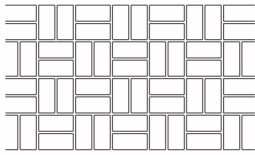

Stencil Patterns

BLOCK
Brick Size 398 x 192mm

RUSTIC BRICK
*Brick Size 230 x 140mm

MEDITERRANEAN
Rectangle 172 x 116mm

CONVICT BRICK
*Brick Size 240 x 237mm

BRICK
Brick Size 226 x 105mm

BUSHROCK
*Brick Size 230 x 225mm

CLASSIC HERRINGBONE
*Brick Size 195 x 90mm

10° DIAMOND TILE
Tile Size 262 x 262mm,
Diamond Size 100 x 100mm

EUROPEAN FAN
*Brick Size 130 x 100mm

BASKET WEAVE
Brick Size 195 x 90mm

8° QUARRY TILE
Tile Size 195 x 195mm

ASHLAR SLATE
*Brick Size 257 x 155mm

FLAGSTONE
*Brick Size 250 x 180mm

KEYSTONE
*Brick Size 200 x 150mm

REGAL TILE
Tile Size 267 x 138mm

RANDOM BLUESTONE
*Brick Size 197 x 140mm

ENGLISH COBBLE
*Brick Size 300 x 100mm

COBBLESTONE
*Brick Size 235 x 126mm

ANTIQUÉ TILE
Tile Size 264 x 264mm

LARGE TILE
Tile Size 264 x 264mm

STAR COMPASS
Diameter 1.6m (N,S,E,W
Letters Available)

ROSETTE
Diameter 0.9m/1.6m

KEYSTONE HEADER
*Brick Size 180 x 100mm