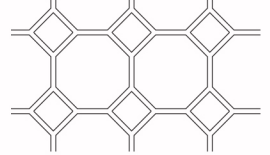

Stencil Patterns

BLOCK
Brick Size 398 x 192mm

RUSTIC BRICK
*Brick Size 230 x 140mm

MEDITERRANEAN
Rectangle 172 x 116mm

CONVICT BRICK
*Brick Size 240 x 237mm

BRICK
Brick Size 226 x 105mm

BUSHROCK
*Brick Size 230 x 225mm

CLASSIC HERRINGBONE
*Brick Size 195 x 90mm

10° DIAMOND TILE
Tile Size 262 x 262mm,
Diamond Size 100 x 100mm

EUROPEAN FAN
*Brick Size 130 x 100mm

BASKET WEAVE
Brick Size 195 x 90mm

8° QUARRY TILE
Tile Size 195 x 195mm

ASHLAR SLATE
*Brick Size 257 x 155mm

FLAGSTONE
*Brick Size 250 x 180mm

KEYSTONE
*Brick Size 200 x 150mm

REGAL TILE
Tile Size 267 x 138mm

RANDOM BLUESTONE
*Brick Size 197 x 140mm

ENGLISH COBBLE
*Brick Size 300 x 100mm

COBBLESTONE
*Brick Size 235 x 126mm

ANTIQUÉ TILE
Tile Size 264 x 264mm

LARGE TILE
Tile Size 264 x 264mm

STAR COMPASS
Diameter 1.6m (N,S,E,W
Letters Available)

ROSETTE
Diameter 0.9m/1.6m

KEYSTONE HEADER
*Brick Size 180 x 100mm