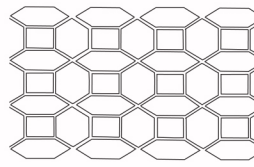

Stencil Patterns

BLOCK
Brick Size 398 x 192mm

RUSTIC BRICK
*Brick Size 230 x 140mm

MEDITERRANEAN
Rectangle 172 x 116mm

CONVICT BRICK
*Brick Size 240 x 237mm

BRICK
Brick Size 226 x 105mm

BUSHROCK
*Brick Size 230 x 225mm

CLASSIC HERRINGBONE
*Brick Size 195 x 90mm

10° DIAMOND TILE
Tile Size 262 x 262mm,
Diamond Size 100 x 100mm

EUROPEAN FAN
*Brick Size 130 x 100mm

BASKET WEAVE
Brick Size 195 x 90mm

8° QUARRY TILE
Tile Size 195 x 195mm

ASHLAR SLATE
*Brick Size 257 x 155mm

FLAGSTONE
*Brick Size 250 x 180mm

KEYSTONE
*Brick Size 200 x 150mm

REGAL TILE
Tile Size 267 x 138mm

RANDOM BLUESTONE
*Brick Size 197 x 140mm

ENGLISH COBBLE
*Brick Size 300 x 100mm

COBBLESTONE
*Brick Size 235 x 126mm

ANTIQUÉ TILE
Tile Size 264 x 264mm

LARGE TILE
Tile Size 264 x 264mm

STAR COMPASS
Diameter 1.6m (N,S,E,W
Letters Available)

ROSETTE
Diameter 0.9m/1.6m

KEYSTONE HEADER
*Brick Size 180 x 100mm