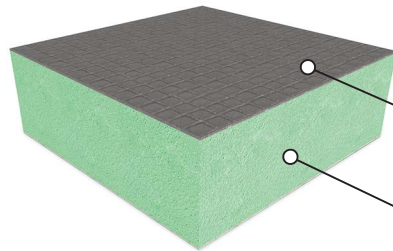

# HYDRO-BLOK®

The BETTER Shower System

[www.hydroblok.com](http://www.hydroblok.com)

HYDRO-BLOK® is a convenient and hassle-free way to build and fully customize a modern, elegant and 100% waterproof shower system. Whether you are a Do-It-Yourselfer or contractor, the quality and affordability that comes with our products will leave a lasting impression. With its closed-cell XPS foam core and its polymer-modified cement coating, the HYDRO-BLOK system is a fully waterproof line of shower pans, wallboards and accessories that are lightweight, strong and ready for your tile or stone creations – all backed by our Lifetime Limited Warranty.

The **HYDRO-BLOK** Advantage

**HYDRO-BLOK** helps you build a  
**100% Waterproof Shower System**  
 easier & faster than traditional showers

Modified cement coating for maximum adhesion of any tile, stone, or mosaics