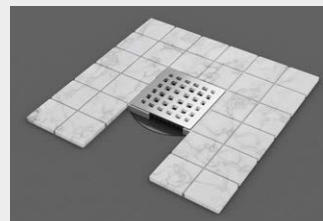

**HBCD & HCFC-free XPS closed-cell foam interior. 100% waterproof**

**NEW!**  
**LOW-PROFILE**  
 PANS FOR CURB-LESS SHOWERS

**ALL** shower pan installation components included

Construction plug and grout over frame is adjustable for tile thickness & laterally for tile layout.

Grout over frame gives a clean finish for your shower.

Grate location can be adjusted 1/2 inch in any direction from center.