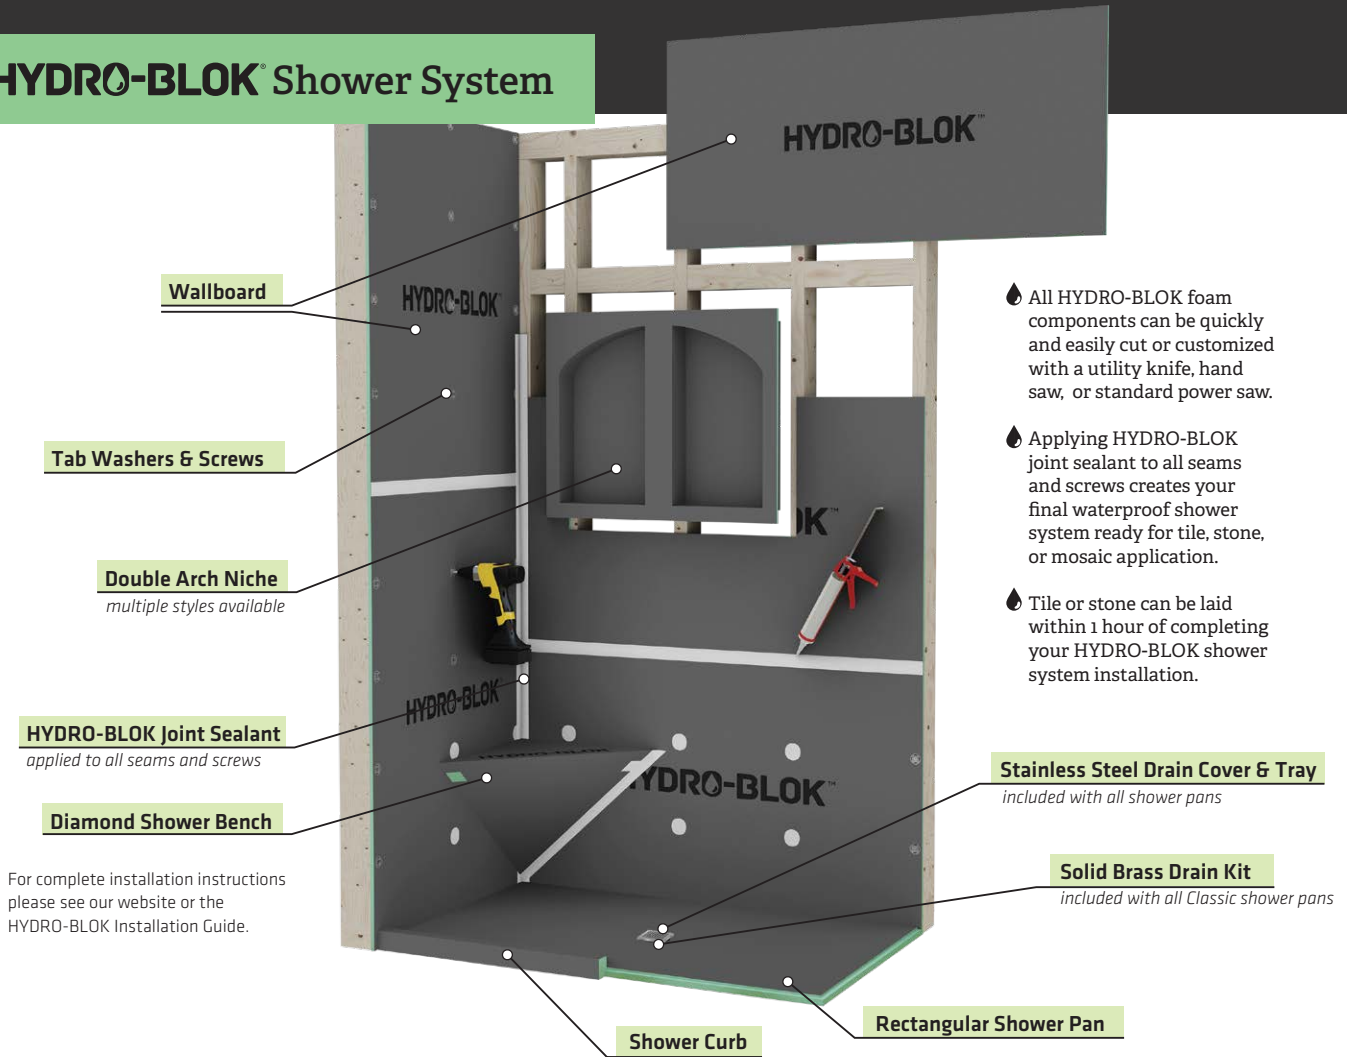

The **HYDRO-BLOK** Advantage

**HYDRO-BLOK** helps you build a  
**100% Waterproof Shower System**  
 easier & faster than traditional showers

Modified cement coating for maximum adhesion of any tile, stone, or mosaics

**HBCD & HCFC-free XPS closed-cell foam interior. 100% waterproof**

**NEW!**  
**LOW-PROFILE**  
 PANS FOR CURB-LESS SHOWERS

**ALL** shower pan installation components included

Construction plug and grout over frame is adjustable for tile thickness & laterally for tile layout.

Grout over frame gives a clean finish for your shower.

Grate location can be adjusted 1/2 inch in any direction from center.

# The HYDRO-BLOK® Shower System

For complete installation instructions please see our website or the HYDRO-BLOK Installation Guide.

🔥 All HYDRO-BLOK foam components can be quickly and easily cut or customized with a utility knife, hand saw, or standard power saw.