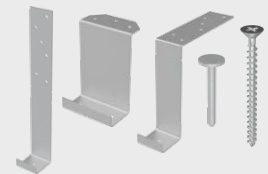

**Cement-coated Shower Curbs**  
Standard 3 1/2" x 4" Curb  
NEW 2" x 2 1/2" Mini Curb

**Shower Entry Ramp**

**Pre-sloped Shower Pan Extensions** for custom and oversized showers

**Shampoo Caddy** (8" x 8")

**Diamond Benches**  
(17" x 17" medium and  
22" x 22" large)

**Suspended Benches**  
(17" x 17" medium and  
22" x 22" large)

**Recessed Shower Niche** (16" x 16")

**Barrelhead Recessed Shower Niche** (16" x 22")

**Recessed Shower Niche with shelf** (16" x 28")

**Double-Wide Shower Niche** (32" x 16")

**Double Arch Recessed Shower Niche** (32" x 26")

**Floor Lowering Kit**

With our growing line of **HYDRO-BLOK®** system accessories, your new shower or bath design can be fully customized to suit your style and needs.