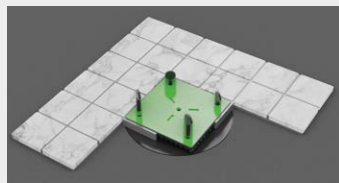

Construction plug and grout over frame is adjustable for tile thickness & laterally for tile layout.