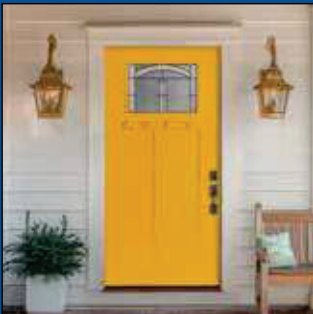

PREMIUM EXTERIOR DOORS

CODEL
DOORS
Fiberglass & Steel

FG3PESHK door. Stain color is not CODEL Coatings.

Cover Photo: Simulated Divided Lite SF20F4L door with (2) SFSL20F4V sidelites with Carbon CODEL Coatings paint.