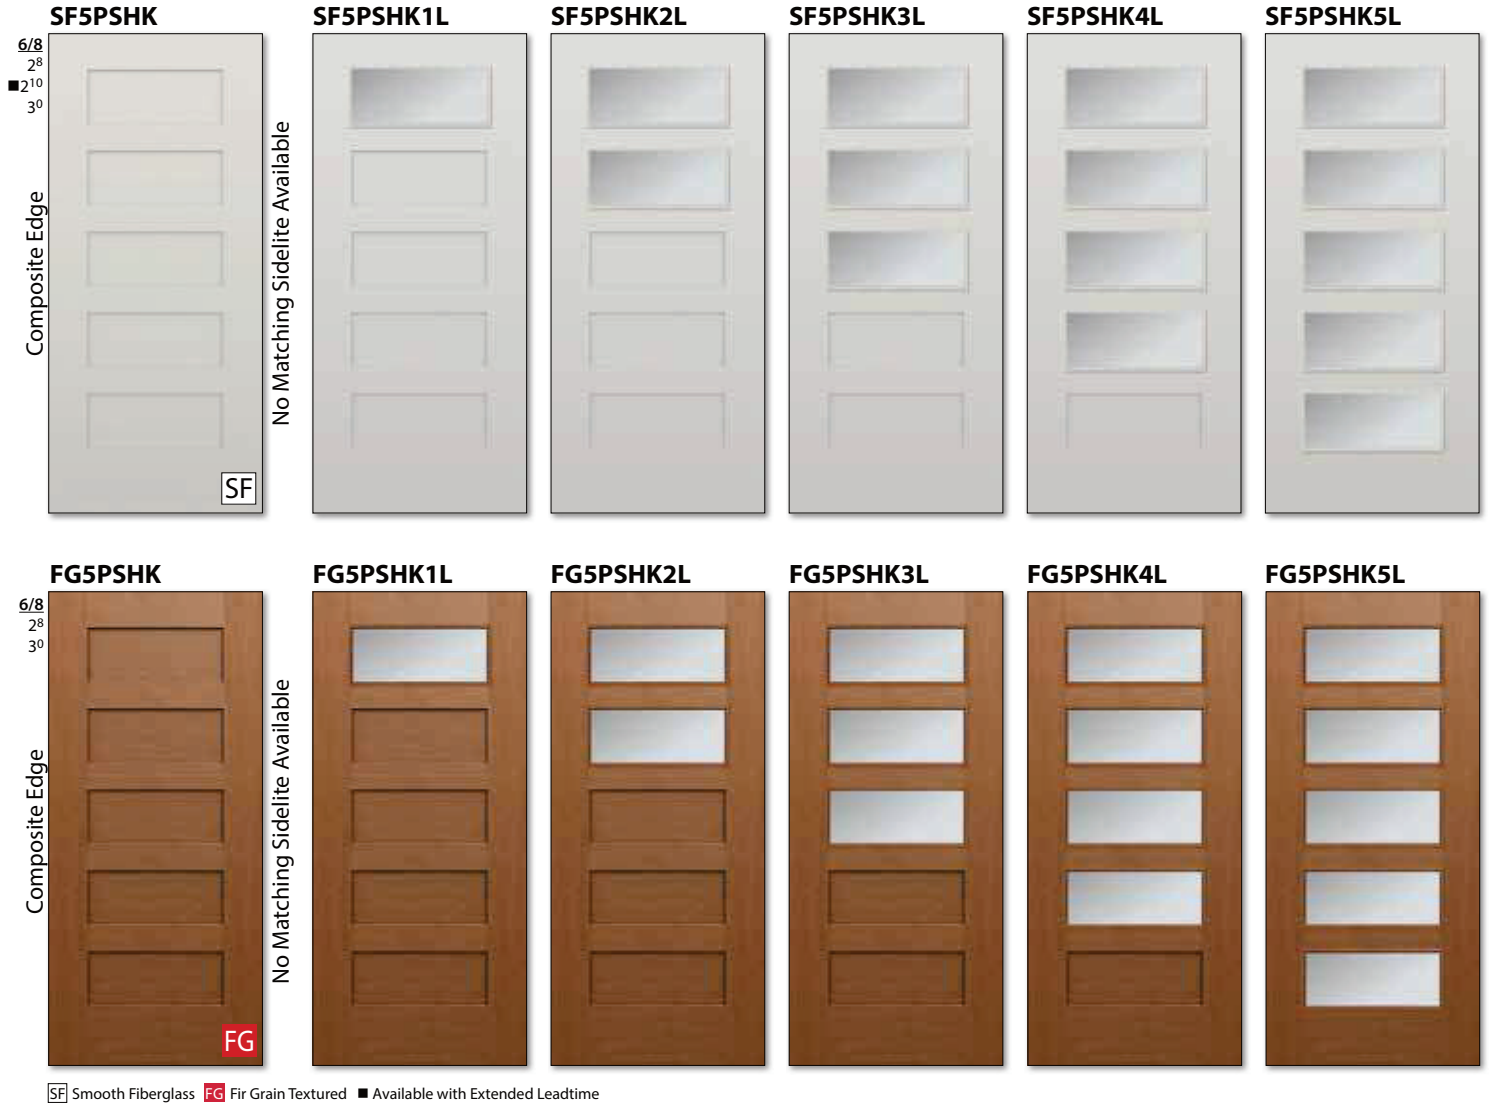

One Door Style, Six Options

(Available in Smooth Fiberglass and Fir Grain Fiberglass)