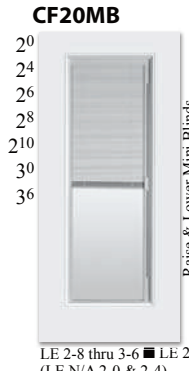

LE 2-8 thru 3-6 ■ LE 2-6, (LE N/A 2-0 & 2-4)