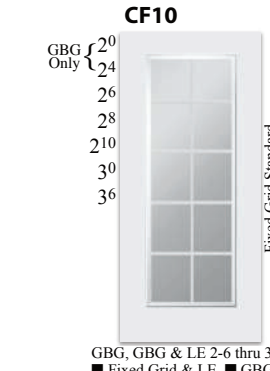

GBG, GBG & LE 2-6 thru 3-6
■ Fixed Grid & LE, ■ GBG & LE 2-0 & 2/4