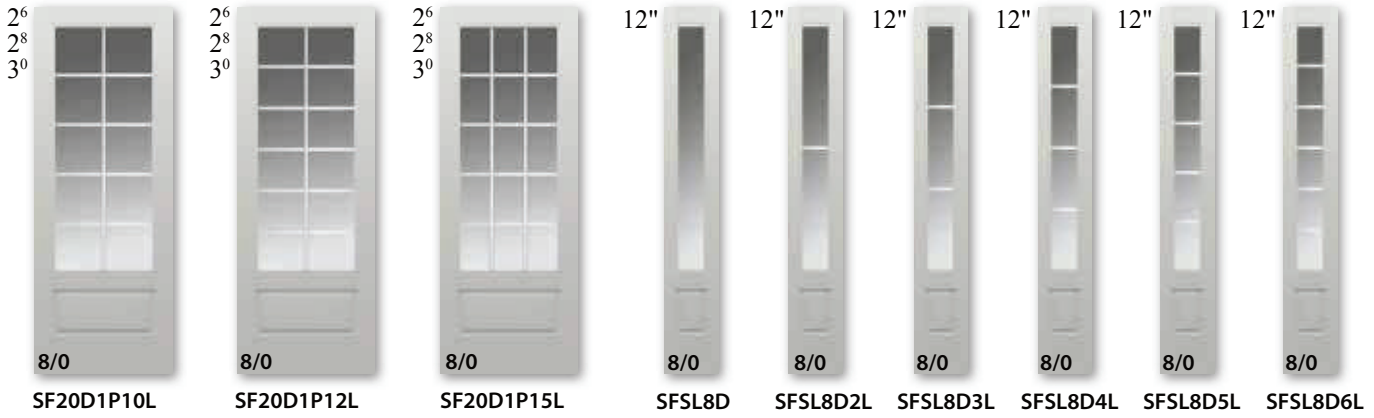

SF20D

Traditional, Craftsman Sticking in Smooth Fiberglass