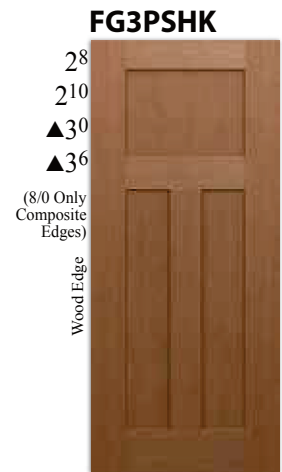

See Page 19 For Optional Craftsman Shelf,
Optional Glass and Sidelite Options.