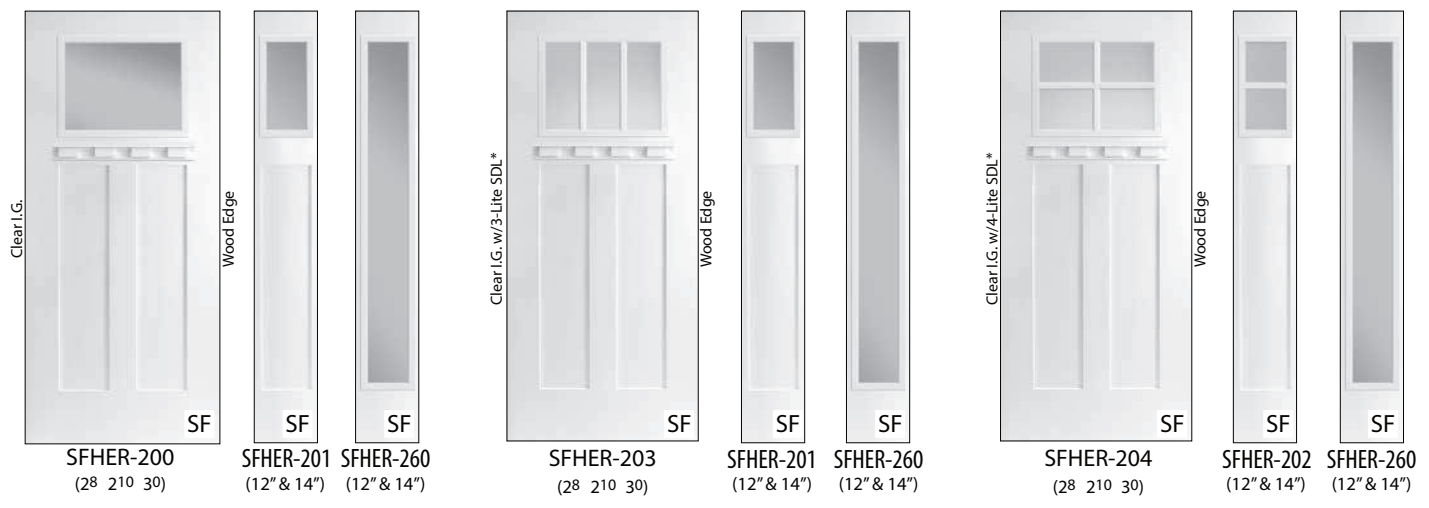

6/8 Smooth Fiberglass Heritage Craftsman

☒ Smooth Fiberglass - *SDL: Simulated Divided Lite - Additional Obscure Glass Options Available, See Page 100. - Doors shown with optional C21P Craftsman Shelf.