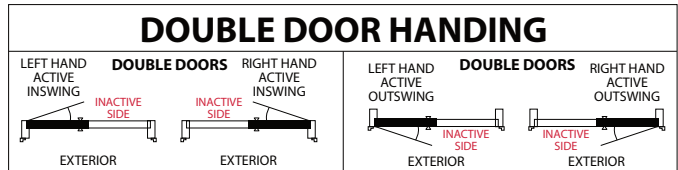

20F/20 Double Clear/Low-E SF TF	20F/20 Double w/Left Non-Opening Clear/Low-E SF TF Max Width 9'0"	20F/20 Double w/Right Non-Opening Clear/Low-E SF TF Max Width 9'0"	20F/20 Double w/Left & Right Non-Opening Clear/Low-E SF TF Max Width 12'0"
9F/9 9 Lite Marginal, CBC Only SF TF	9F/9 Double w/Left Non-Opening 9 Lite Marginal, CBC Only SF TF Max Width 9'0"	9F/9 Double w/Right Non-Opening 9 Lite Marginal, CBC Only SF TF Max Width 9'0"	9F/9 Double w/Left & Right Non-Opening 9 Lite Marginal, CBC Only SF TF Max Width 12'0"