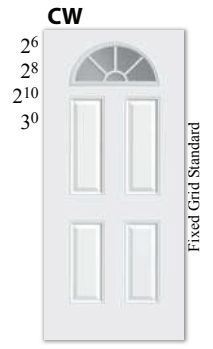

LE 2-8, 2-10 & 3-0
■ LE 2-6