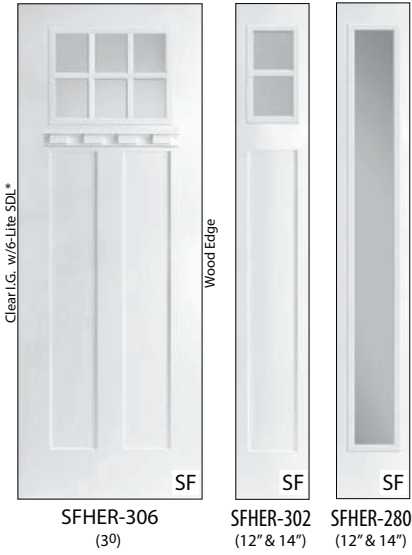

8/0 Smooth Fiberglass Heritage Craftsman

Heritage Lite Kit Frame

Lite kit frame features clean, classic lines, and is re-glazeable.

Simulated Divided Lite

Simulated divided lite bars are 5/16" thick x 1-1/8" wide.