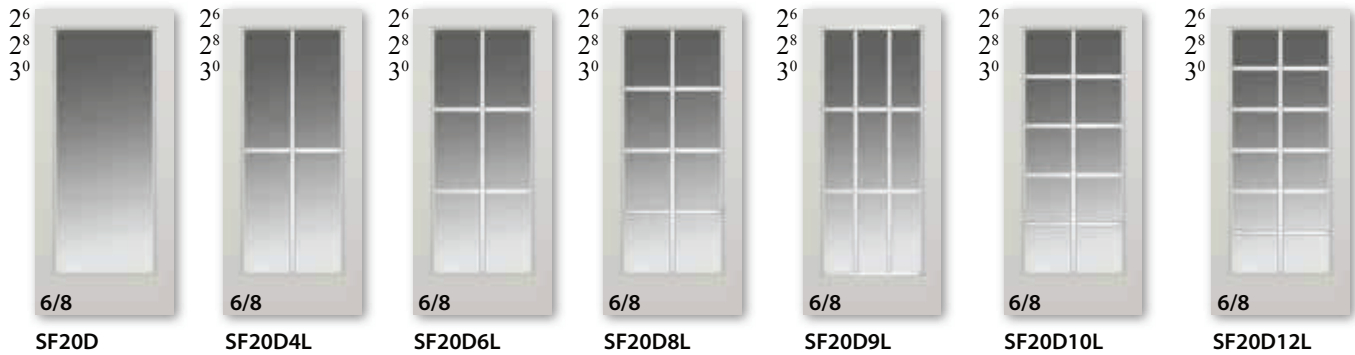

SF20D door. Paint color shown is CODEL Coatings Bright.