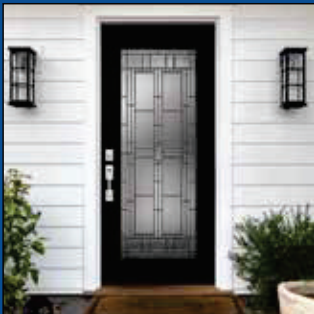

PREMIUM EXTERIOR DOORS

CODEL
DOORS
Fiberglass & Steel

FG3PESHK door. Stain color is not CODEL Coatings.

Cover Photo: Simulated Divided Lite SF20F4L door with (2) SFSL20F4V sidelites with Carbon CODEL Coatings paint.