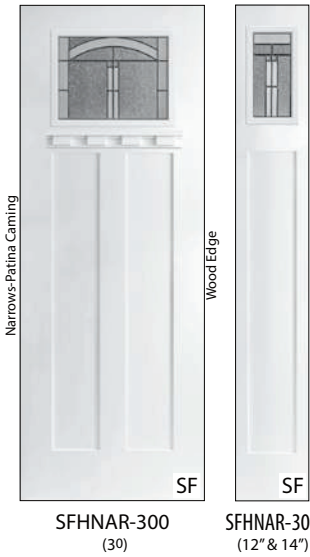

8/0 Smooth Fiberglass Heritage Craftsman

Heritage Lite Kit Frame

Lite kit frame features clean, classic lines, and is re-glazeable.

Simulated Divided Lite

Simulated divided lite bars are 5/16" thick x 1-1/8" wide.