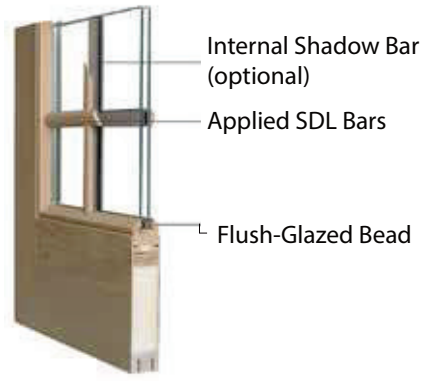

Simulated Divided Lites (SDL)

Simulated Divided Lite (SDL) doors are created by installing SDL bars on the face of the glass in the door. These bars are applied to both sides of the glass to create the look of a true divided lite while maintaining the energy efficiency value of a single lite.