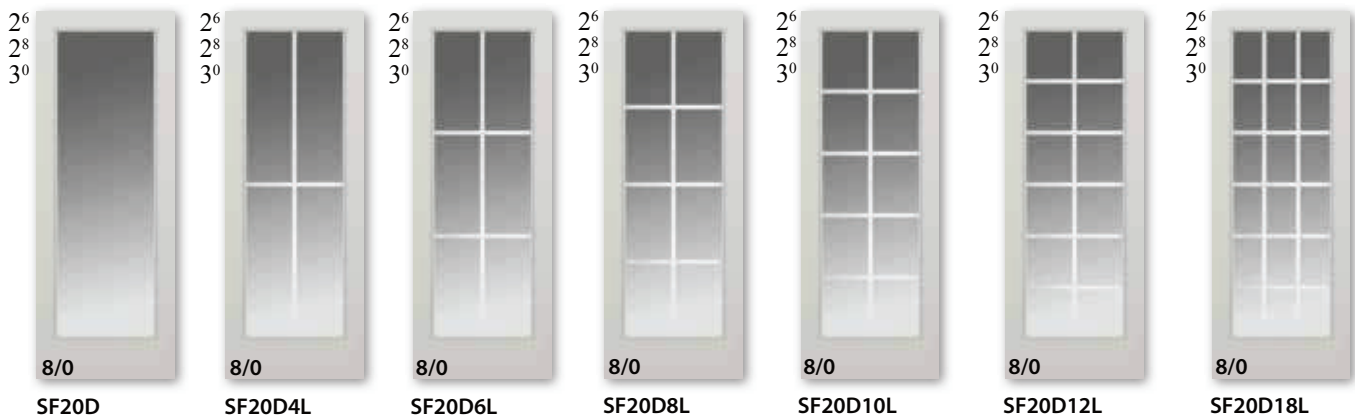

SF20D

Traditional, Craftsman Sticking in Smooth Fiberglass

SF20D door. Paint color shown is CODEL Coatings Bright.