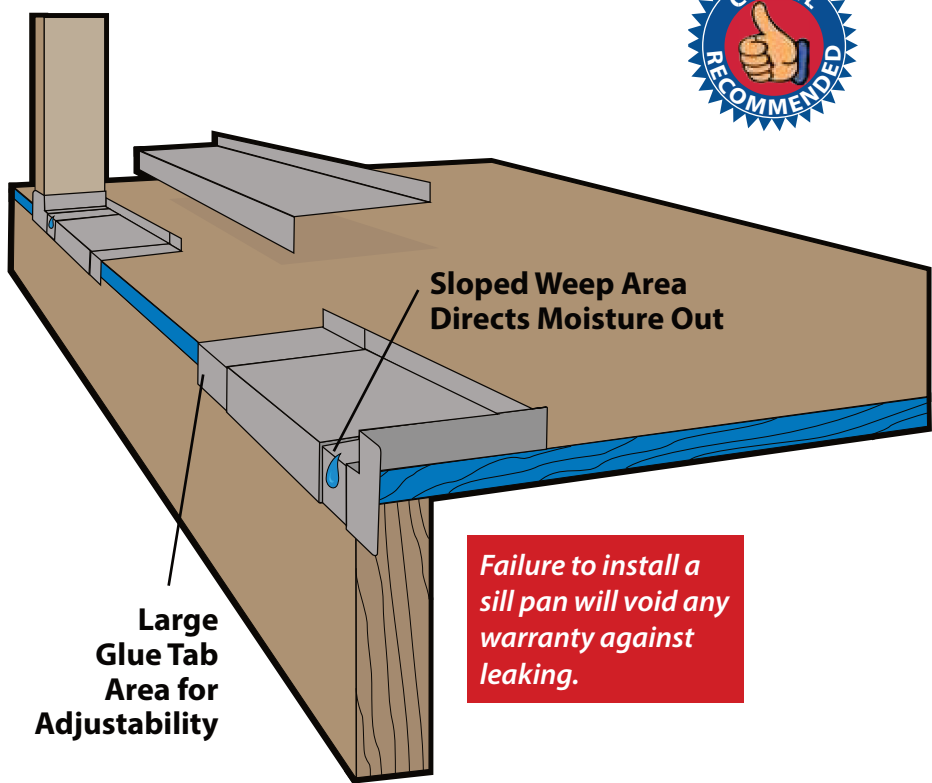

**Available in
4-9/16" & 6-9/16"**

Jamb Options

Available sizes: 4-9/16", 5-1/4", 6-9/16", and 7-1/4".

White Cap Composite Jamb

Textured Tan Composite Jamb

Primed Finger Solid Wood Joint

Our domestic Ponderosa pine door frames are treated with blue acrylic end sealer to prevent wicking. Sealer is applied to bottom of jamb.