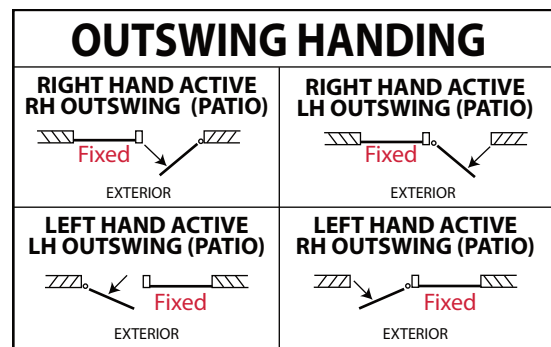

SINGLE-HINGED INSWING FIBERGLASS PATIO DOOR

The Single-Hinged Inswing Patio door provides the look of a double door, with the functionality of a single door. The “one-door-fixed/one-door-operable” configuration comes standard with a sliding screen, and is perfect for areas where interior space is limited. Available in a variety of sizes ranging from standard to retro-fit (EZ-Fit), the Single-Hinged Inswing Patio door is a great choice for new construction and remodel projects, alike.

(Outswing option also available with no sliding screen)

*Screen not available on outswings.