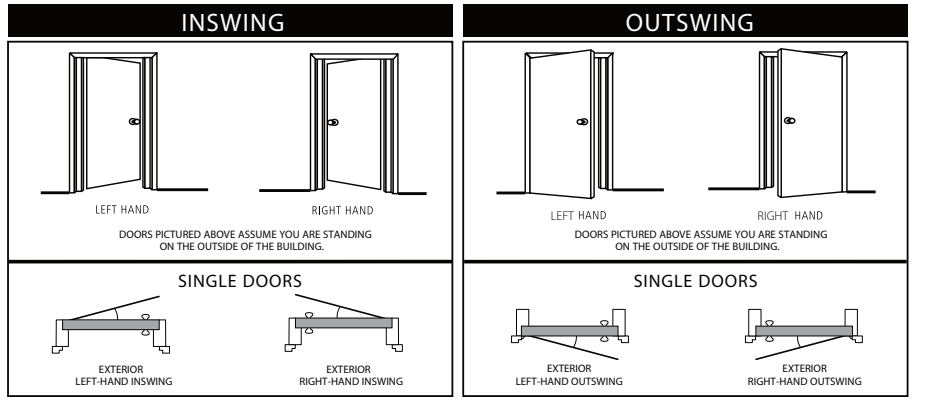

Door Handing