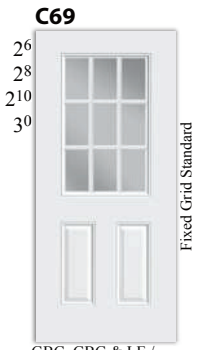

LE 2-8, 2-10 & 3-0
■ LE 2-6