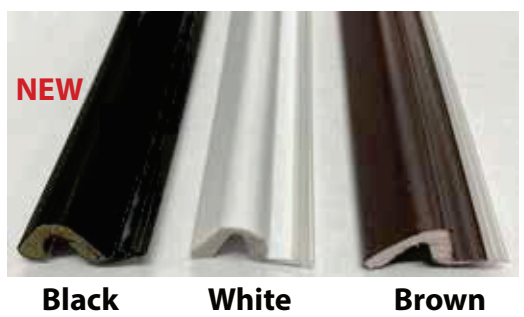

Weatherstrip Options

Brown weatherstrip is the CODEL standard, white and black are available upon request.

Black   White   Brown