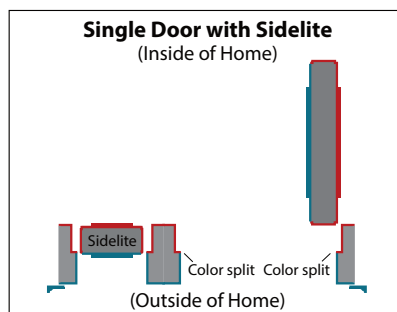

Color is split at center groove of the proud edge.