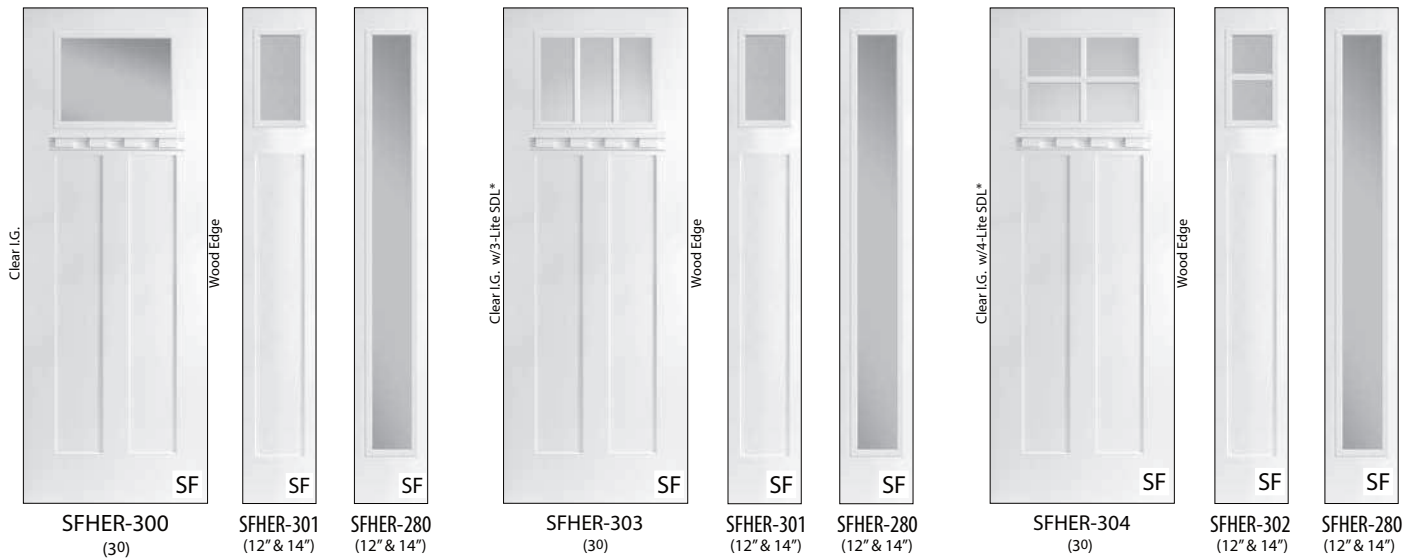

C-21P Craftsman Shelf

(Optional)

Color samples are reproduced as close as possible, actual color may vary.

8/0 Smooth Fiberglass Heritage Craftsman

SFHER-300 door with CODEL Coatings Cougar paint. Shown with optional dentil shelf.