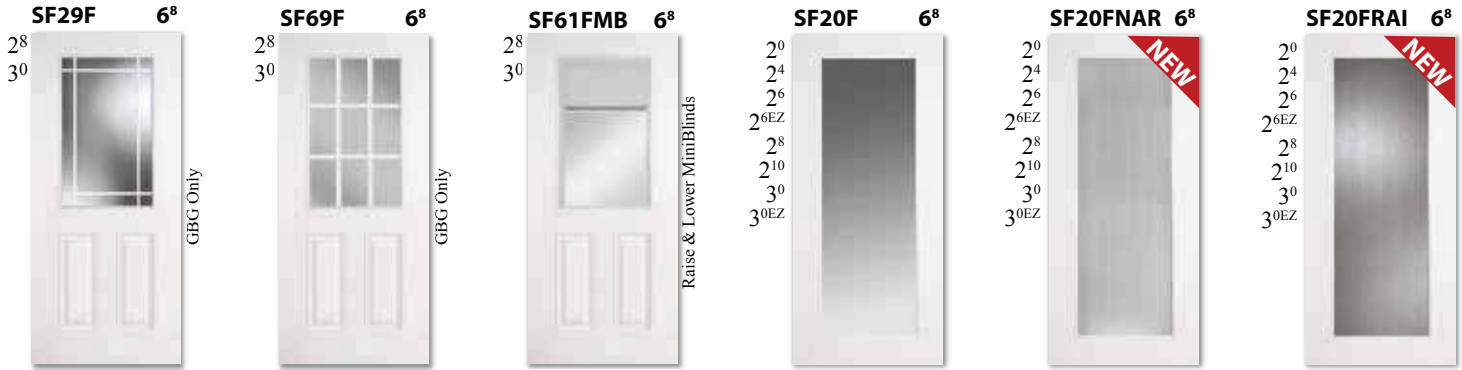

with Grids Between Glass (GBG)