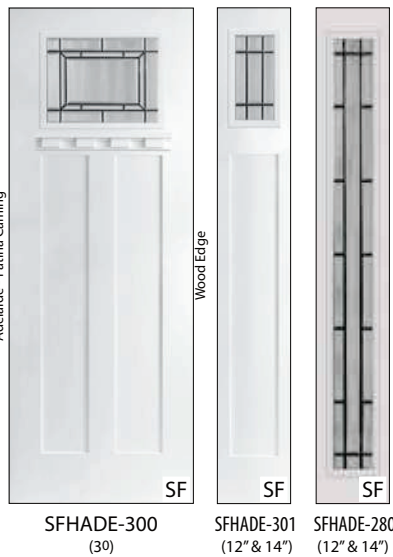

8/0 Smooth Fiberglass Heritage Craftsman

Heritage Lite Kit Frame

Lite kit frame features clean, classic lines, and is re-glazeable.

Simulated Divided Lite

Simulated divided lite bars are 5/16" thick x 1-1/8" wide.