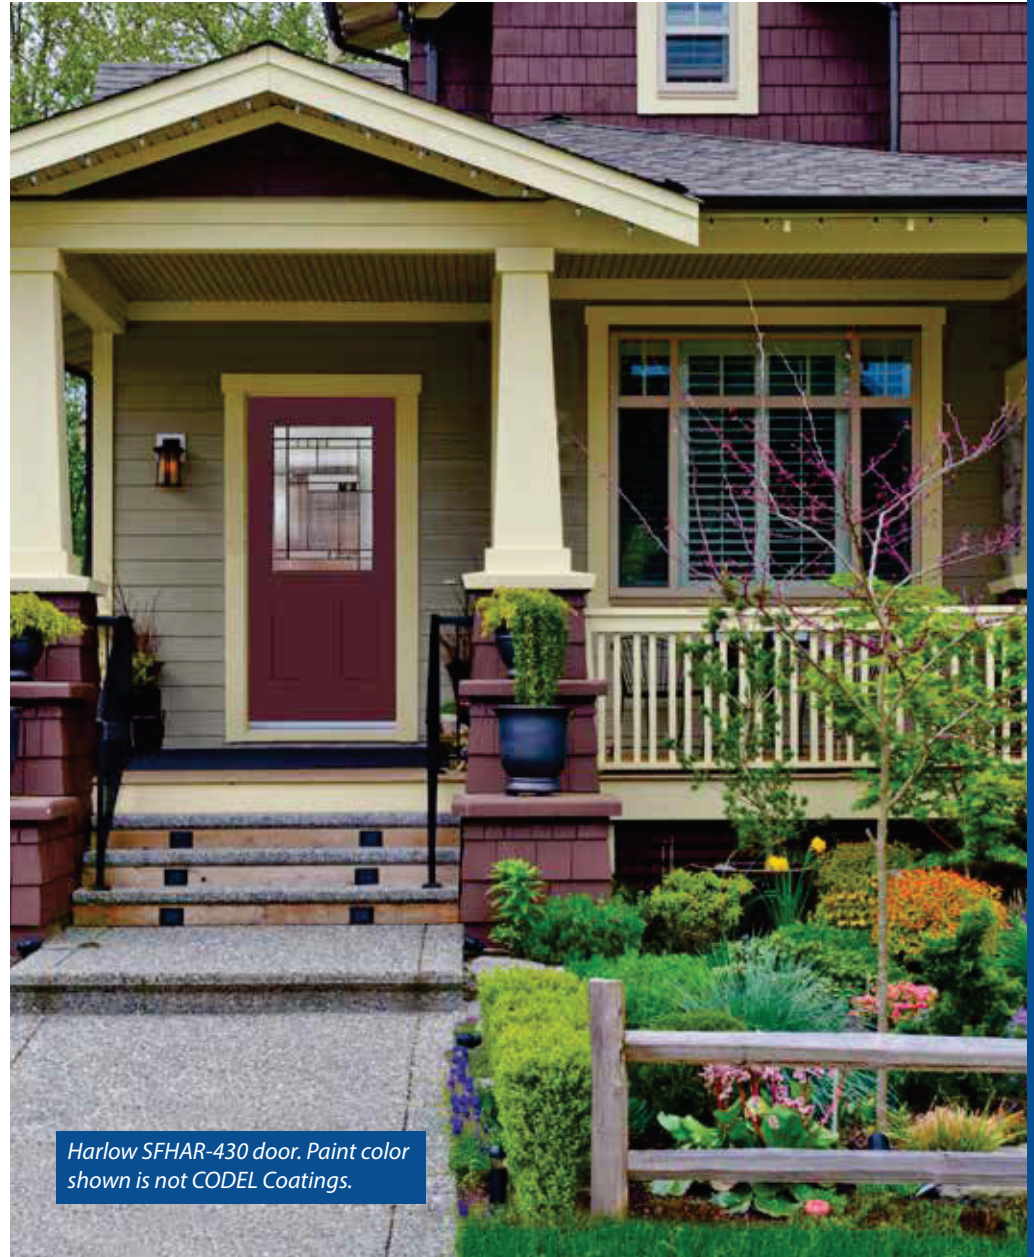

Harlow SFHAR-430 door. Paint color shown is not CODEL Coatings.

Harlow Transom

■ Extended Leadtime Required.