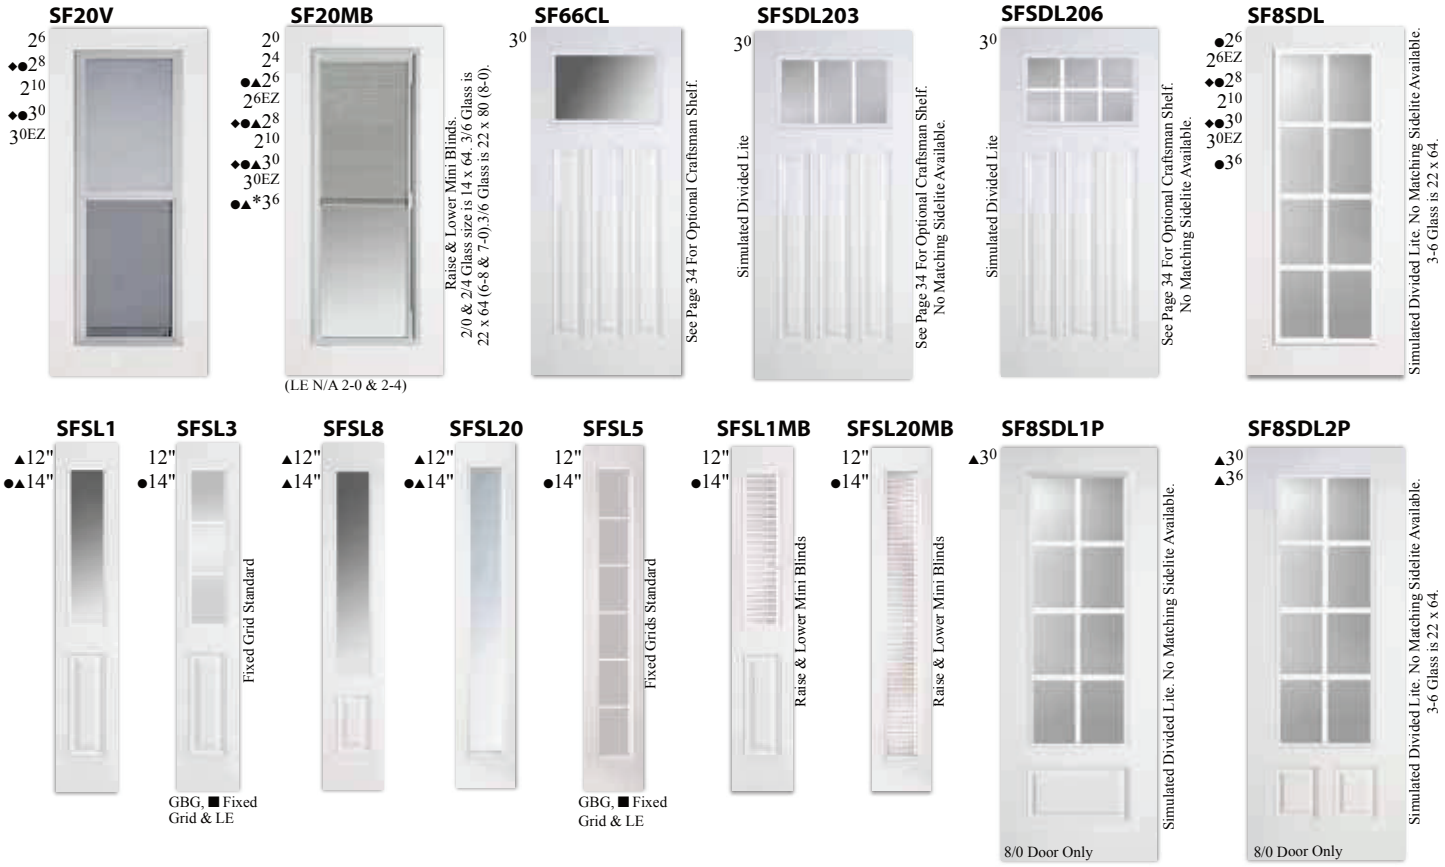

SF1PSHK door. Paint color shown is not CODEL Coatings.