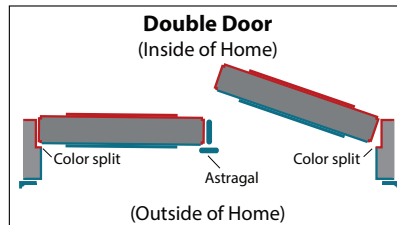

Color is split at center groove of the proud edge.