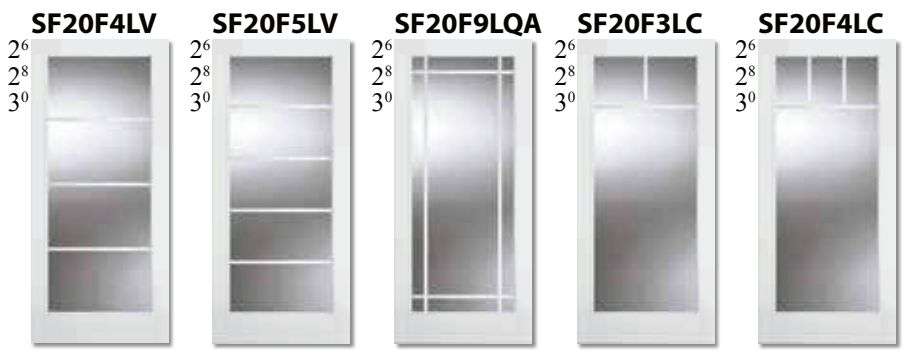

6/8, 7/0 & 8/0 Flush-Glazed Simulated Divided Lites (SDL)

SF20F6L door with Bright CODEL Coatings paint.