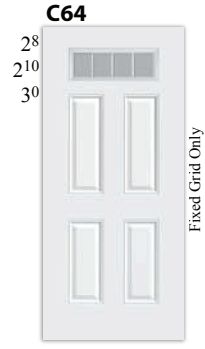

LE 2-8, 2-10 & 3-0
■ LE 2-6