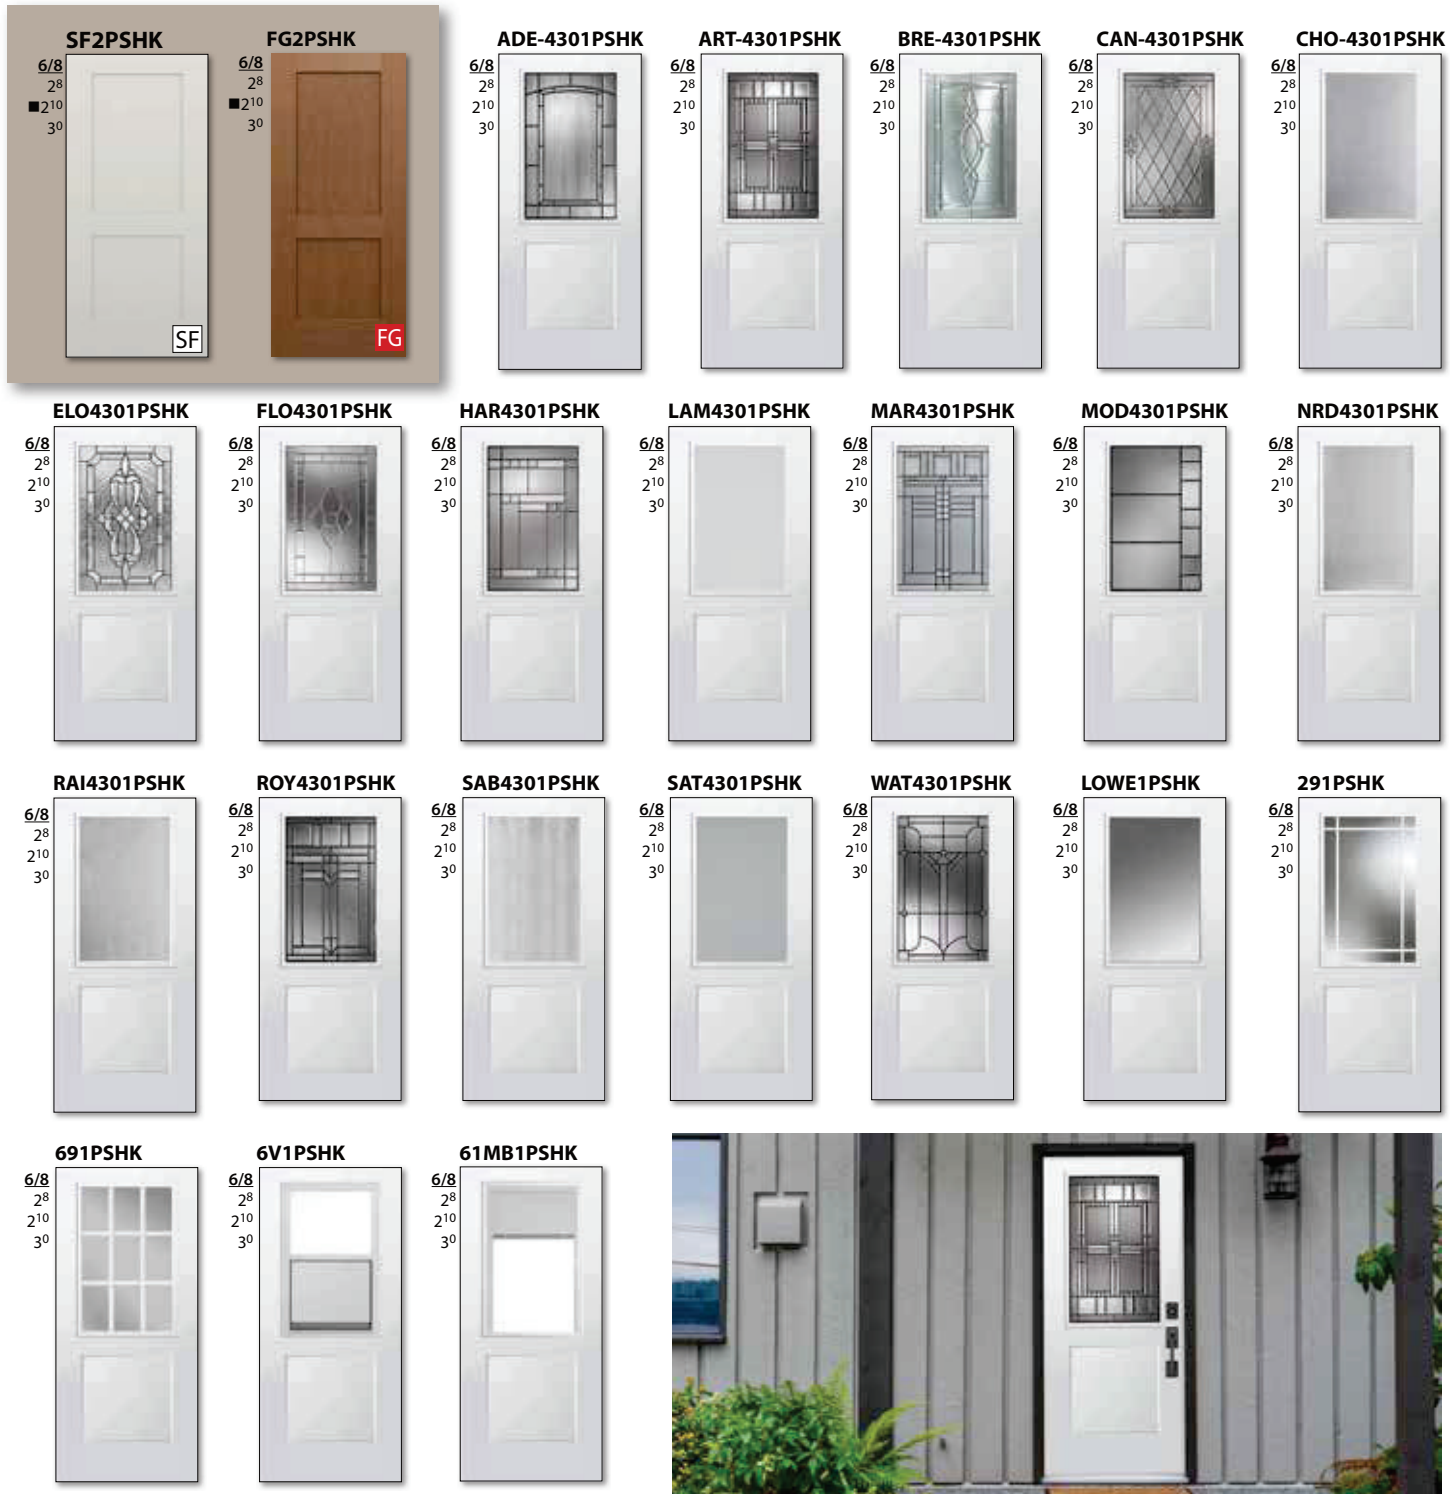

2-Panel Premium Shaker Fiberglass Door Collection

(Available in Smooth Fiberglass and Fir Grain Fiberglass)

2-Panel Premium Shakers

SF Smooth Fiberglass FG Fir Grain Textured

ART-4301PSHK door with CODEL Coatings Bright paint.