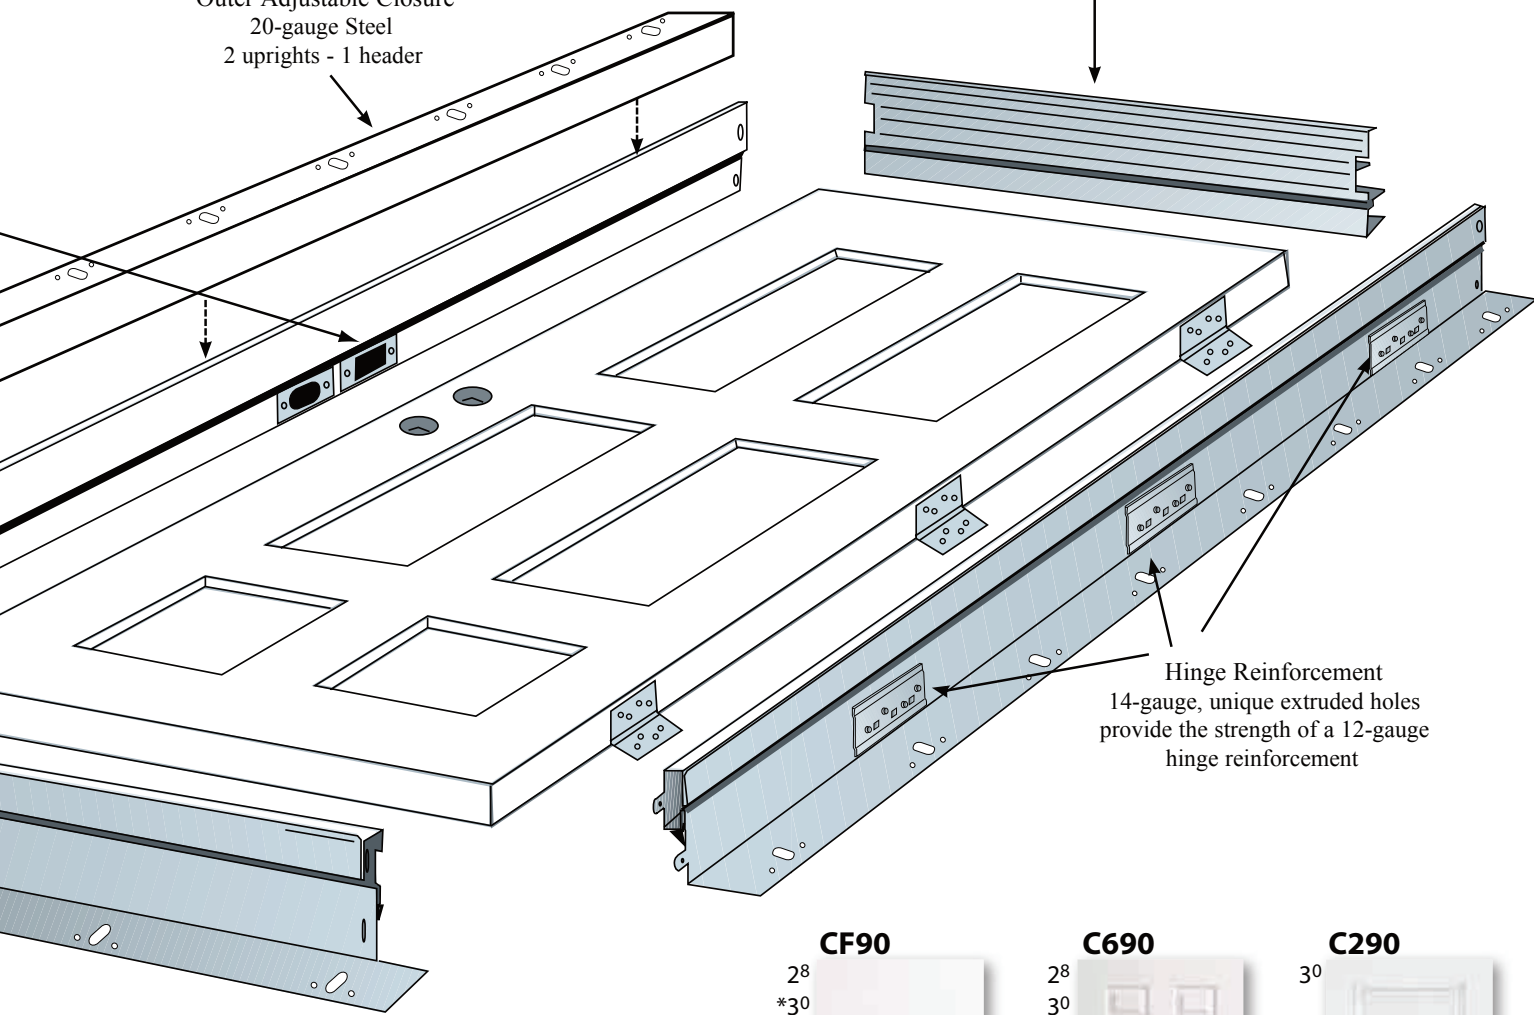

SILLS
Standard Inswing
Thermally broken - 5 5/8" width
Optional extenders for larger wall sizes
Note: Not for use on outswing applications.

Handicap (ADA)
Double Slope 4-9/16" & 6-9/16" width

Tile Face 4-1/4" and 6-1/4"

■ *Extended Lead Time

Outer Adjustable Closure
20-gauge Steel
2 uprights - 1 header

Hinge Reinforcement
14-gauge, unique extruded holes provide the strength of a 12-gauge hinge reinforcement

Prehung Door Sizes

	Rough Opening Size (wood stud)	
	Nominal Door Size	Width x Height
Single Door	2' 8" x 6' 8"	33-1/4" x 81-3/8"
	3' 0" x 6' 8"	37-1/4" x 81-3/8"
	3' 0" x 7' 0"	37-1/4" x 85-3/8"

-All dimensions shown are for doors with standard inswing sill.
Deduct 13/16" for bumper outswing or handicap compliant sill.

■ Extended Leadtime Required. 🔥 90-Minute Fire-Rated.

CF90
28
*30