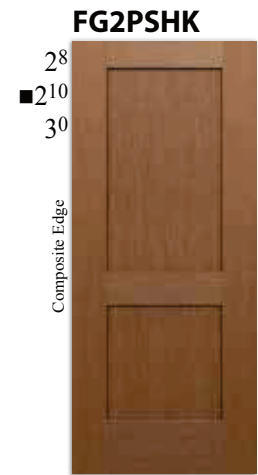

Key Code Chart

GBG Available w/Grids Between Glass

LE Available w/Low-E Glass

● Available in 7⁰ Height

▲ Available in 8⁰ Height

■ Available w/Extended Leadtime

See Page 47 For Optional Glass.
No Matching Sidelites Available.