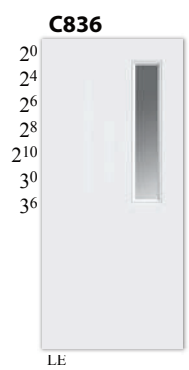

*3-6 is Not Available with Fire Rating

LE 2-8, 2-10 & 3-0
■ LE 2-6

LE

LE

LE, *LE Only

LE, *LE Only

■ LE

■ GBG & LE

GBG, GBG & LE 2-6 thru 3-6
■ Fixed Grid & LE, ■ GBG & LE 2-0 & 2/4

GBG, ■ Fixed Grid & LE, ■ GBG & LE

LE 2-8 thru 3-6 ■ LE 2-6, (LE N/A 2-0 & 2-4)

LE

GBG, ■ Fixed Grid & LE

LE

GBG, ■ Fixed Grid & LE

■ LE

■ LE