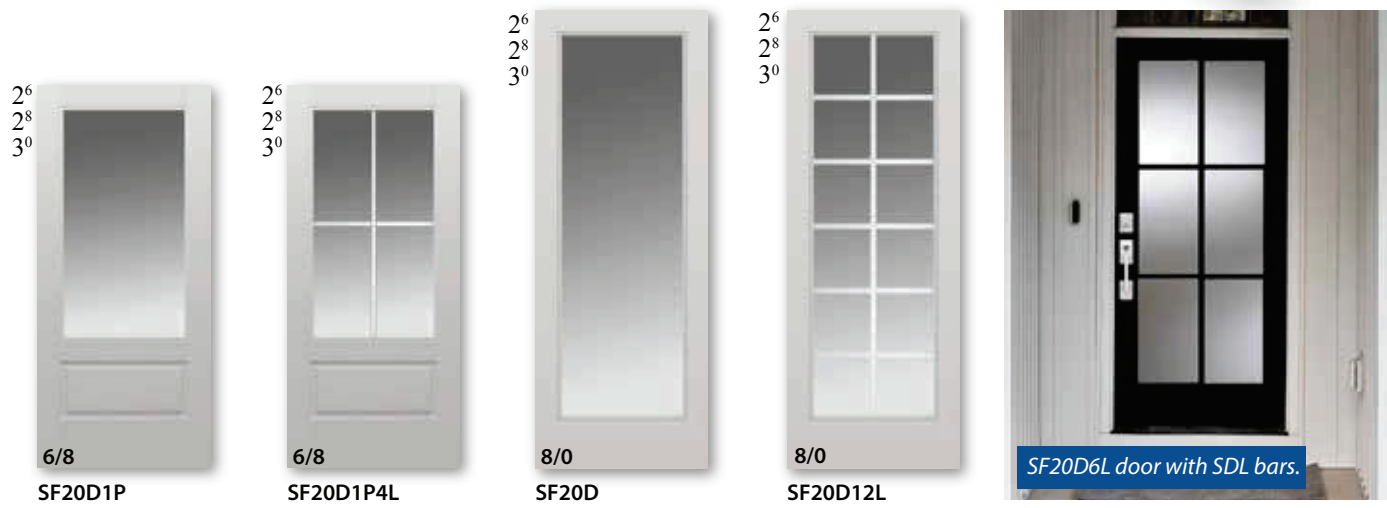

NEW
**SDL Bars Now Available on Smooth Fiberglass
Direct Glazed Contemporary Collection**

Now you can transform the look of any of our Direct Glazed Contemporary doors with the addition of Simulated Divided Lite bars. See pages 22-23 for all the options.