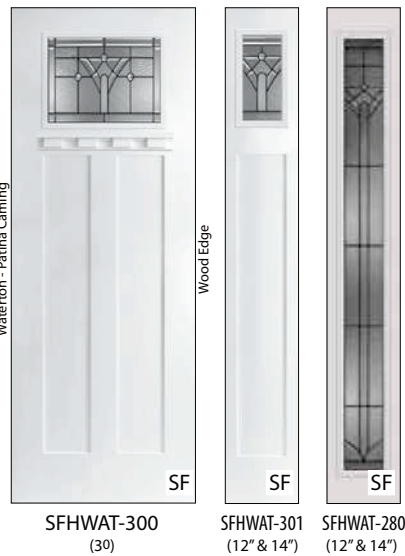

8/0 Smooth Fiberglass Heritage Craftsman

Heritage Lite Kit Frame

Lite kit frame features clean, classic lines, and is re-glazeable.

Simulated Divided Lite

Simulated divided lite bars are 5/16" thick x 1-1/8" wide.