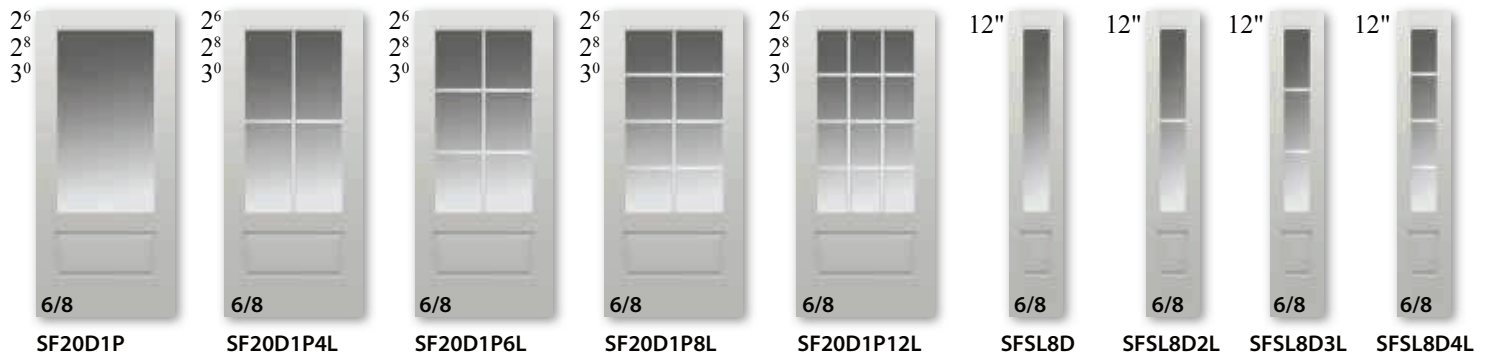

SF20D1P

Modern, Shaker Sticking and a **Brushed Smooth Finish**

SF20D1P Available in Brushed Smooth Fiberglass Only

Brushed Smooth Finish   20D1P Sticking