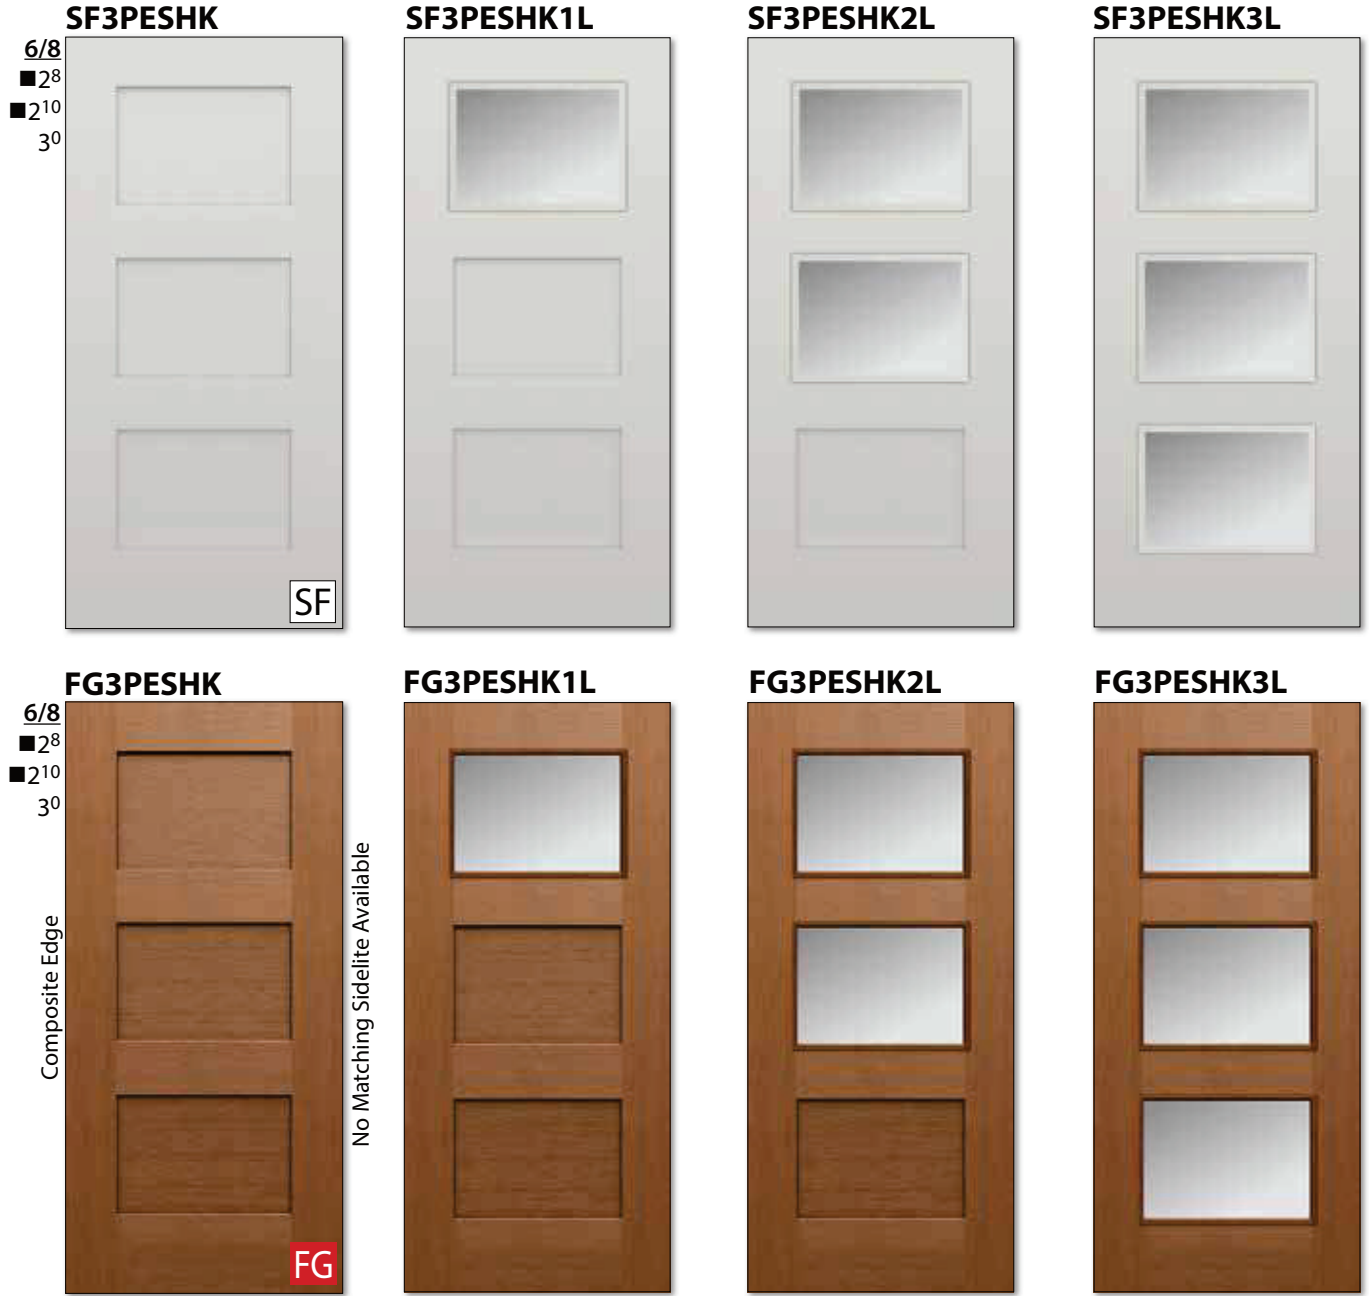

Optional Fir Stain and Paint Colors

Stain Stain

Color samples are reproduced as close as possible, actual color may vary. See back cover for larger swatches.

One Door Style, Four Options

(Available in Smooth Fiberglass and Fir Grain Fiberglass)