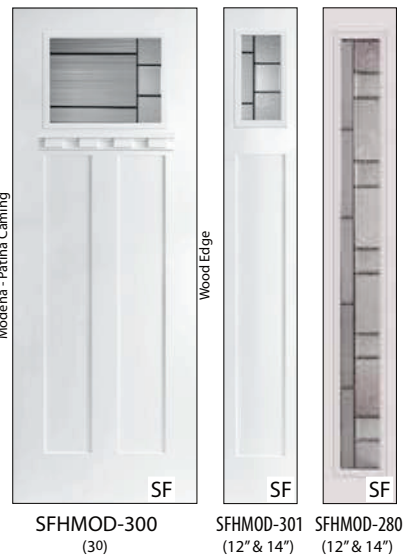

8/0 Smooth Fiberglass Heritage Craftsman

Heritage Lite Kit Frame

Lite kit frame features clean, classic lines, and is re-glazeable.

Simulated Divided Lite

Simulated divided lite bars are 5/16" thick x 1-1/8" wide.