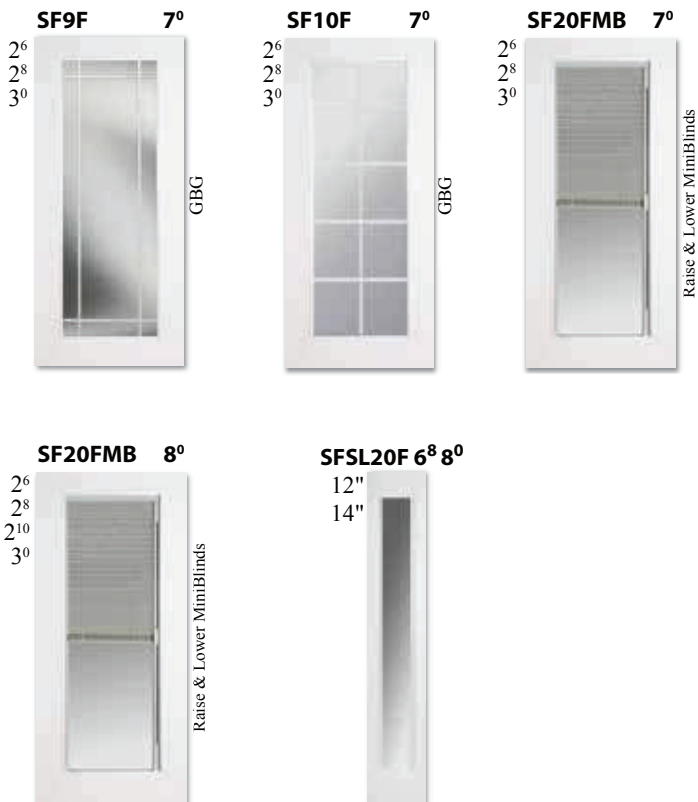

Flush-Glazed Profile vs. Standard Lite Kit Profile