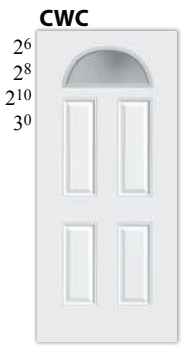

LE 2-8, 2-10 & 3-0
■ LE 2-6