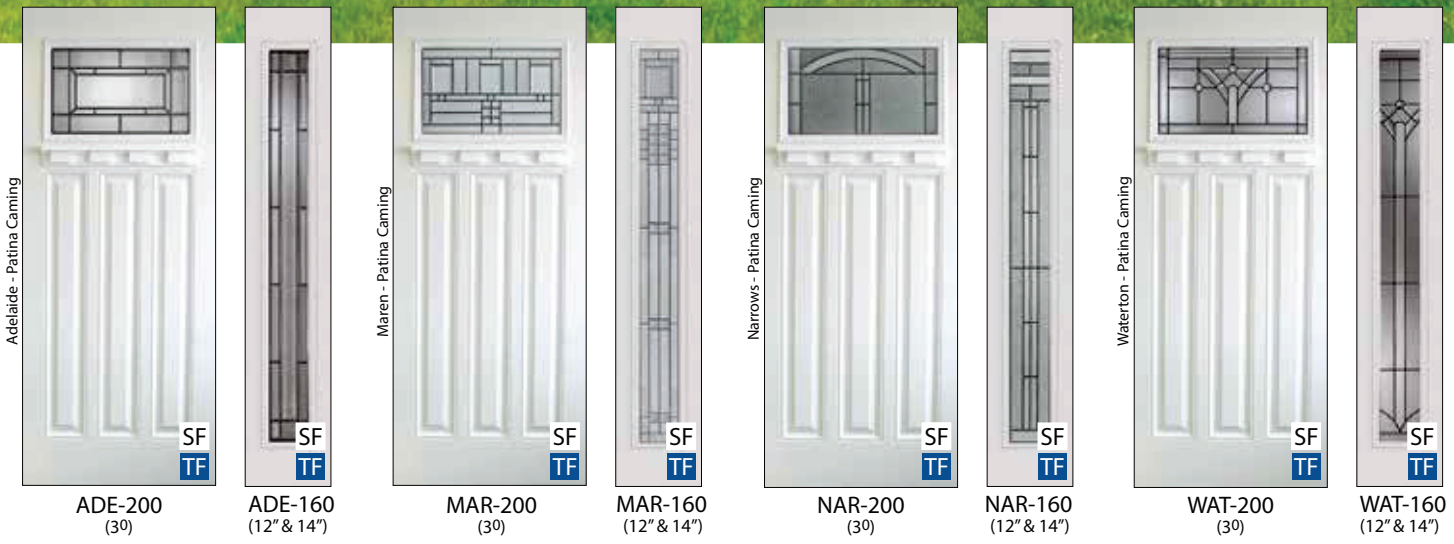

ADE-200 door with CODEL Coatings Carbon paint.