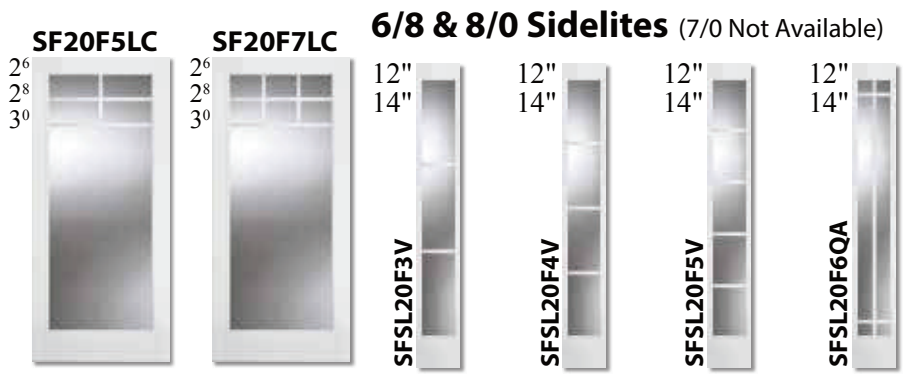

6/8, 7/0 & 8/0 Flush-Glazed Simulated Divided Lites (SDL)

SF20F6L door with Bright CODEL Coatings paint.