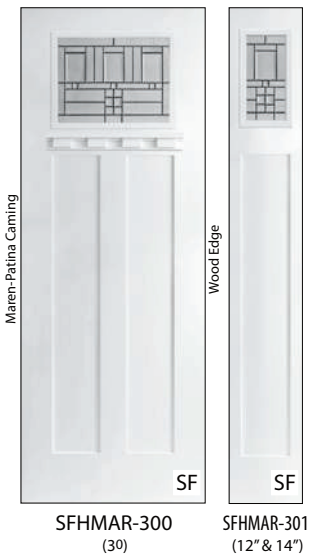

8/0 Smooth Fiberglass Heritage Craftsman

Heritage Lite Kit Frame

Lite kit frame features clean, classic lines, and is re-glazeable.

Simulated Divided Lite

Simulated divided lite bars are 5/16" thick x 1-1/8" wide.