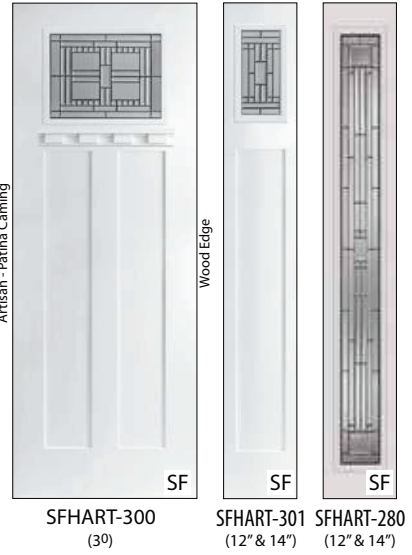

8/0 Smooth Fiberglass Heritage Craftsman

Heritage Lite Kit Frame

Lite kit frame features clean, classic lines, and is re-glazeable.

Simulated Divided Lite

Simulated divided lite bars are 5/16" thick x 1-1/8" wide.