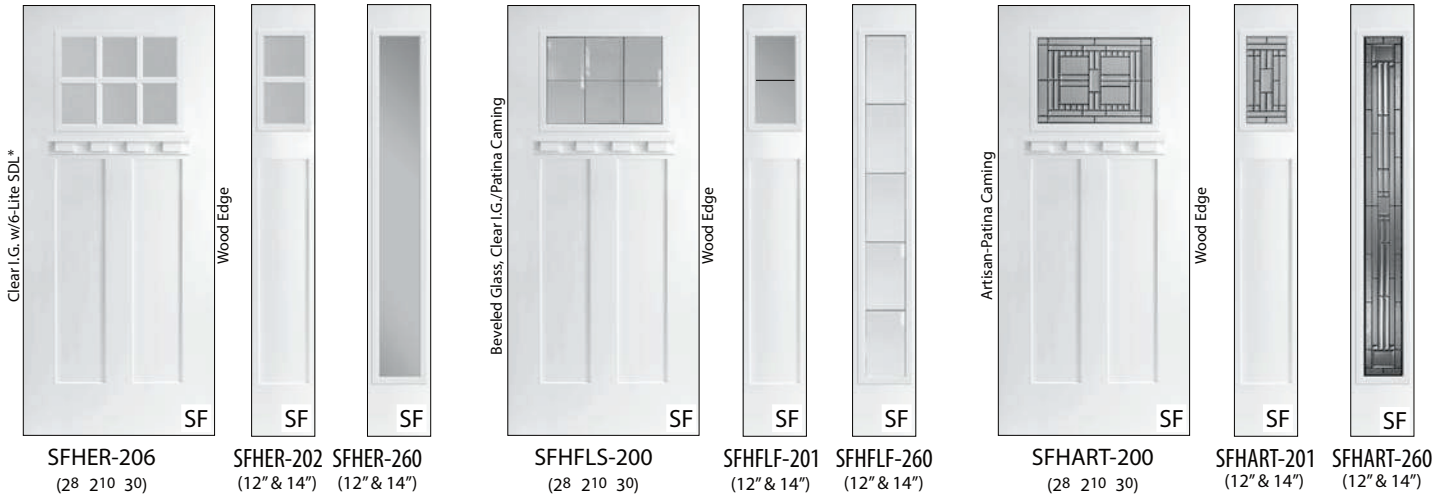

6/8 Smooth Fiberglass Heritage Craftsman

Heritage Lite Kit Frame

Lite kit frame features clean, classic lines, and is reglazeable.

Simulated Divided Lite

Simulated divided lite bars are 5/16" thick x 1-1/8" wide.

C-21P Craftsman Shelf

(Optional)