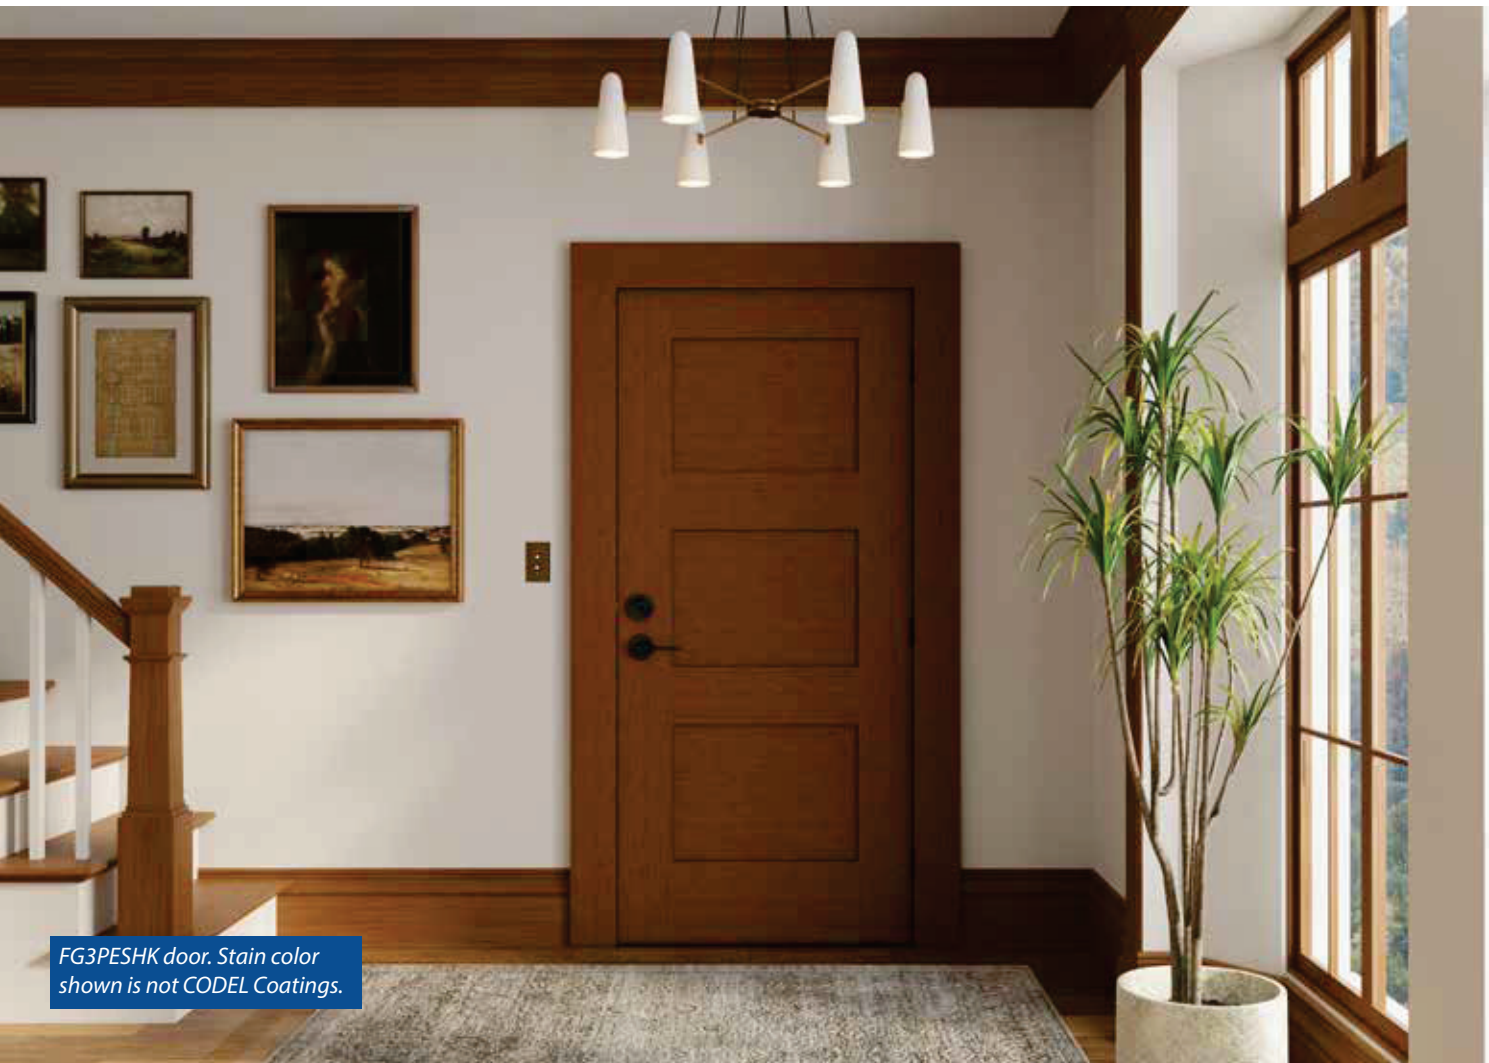

FG3PESHK door. Stain color shown is not CODEL Coatings.