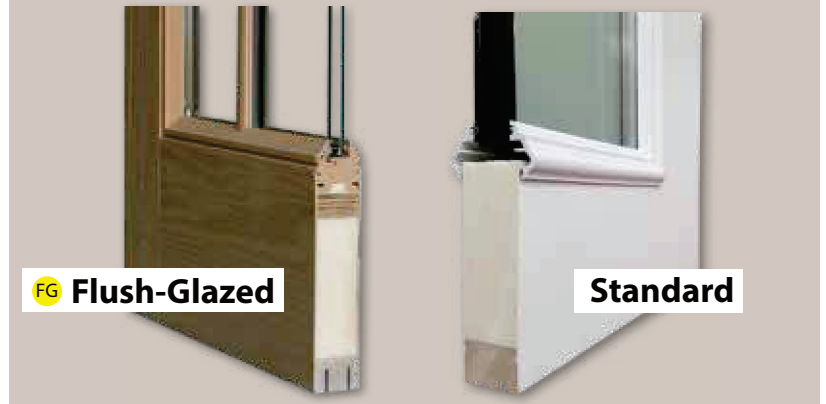

Flush-Glazed Profile vs. Standard Lite Kit Profile

Grids Between Glass (GBG)

Grids Between Glass (GBG) are flat bars between the glass that are inserted at the time the glass is made, showing the grid but leaving a smooth glass surface for easy cleaning.