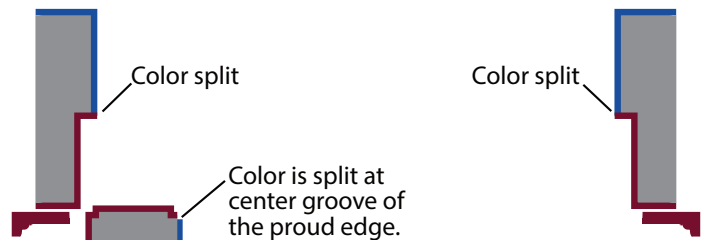

Outswing Unit - Split Finish

(Inside of Home)

(Outside of Home)

Color is split at center groove of the proud edge.