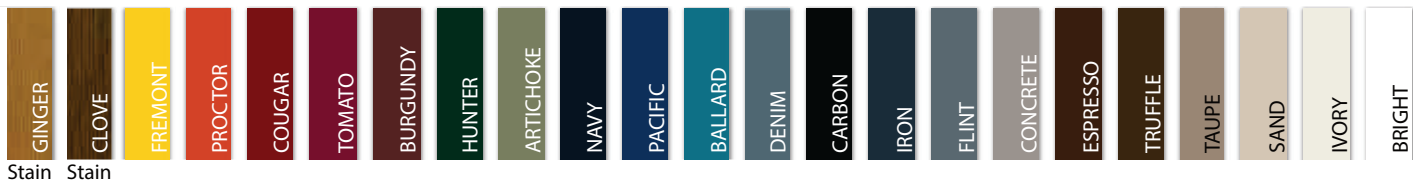

Choose one of 2 factory-applied stain colors specially formulated for our Fir Grain Textured Fiberglass doors & sidelites. (Optional)

Ginger

Clove

Color samples are reproduced as close as possible, actual color may vary.

Optional Fir Stain and Paint Colors

Stain Stain

Color samples are reproduced as close as possible, actual color may vary. See back cover for larger swatches.

One Door Style, Four Options

(Available in Smooth Fiberglass and Fir Grain Fiberglass)

SF Smooth Fiberglass FG Fir Grain Textured ■ Available with Extended Leadtime

Optional Fir Stain and Paint Colors

Color samples are reproduced as close as possible, actual color may vary. See back cover for larger swatches.