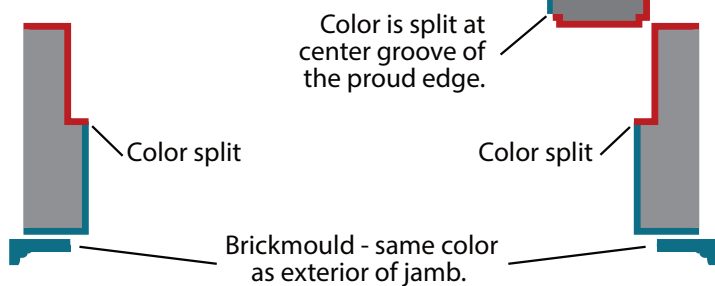

Color samples are reproduced as close as possible, actual color may vary.