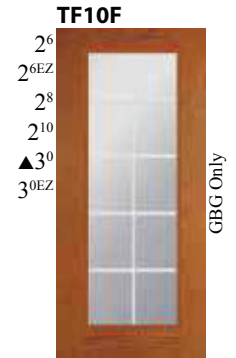

Key Code Chart

GBG Available w/Grids Between Glass

LE Low-E Standard

▲ Available in 8⁰ Height

■ Available w/Extended Leadtime

Textured Fiberglass

6/8 Flush-Glazed & Flush-Glazed with Grids Between Glass (GBG)