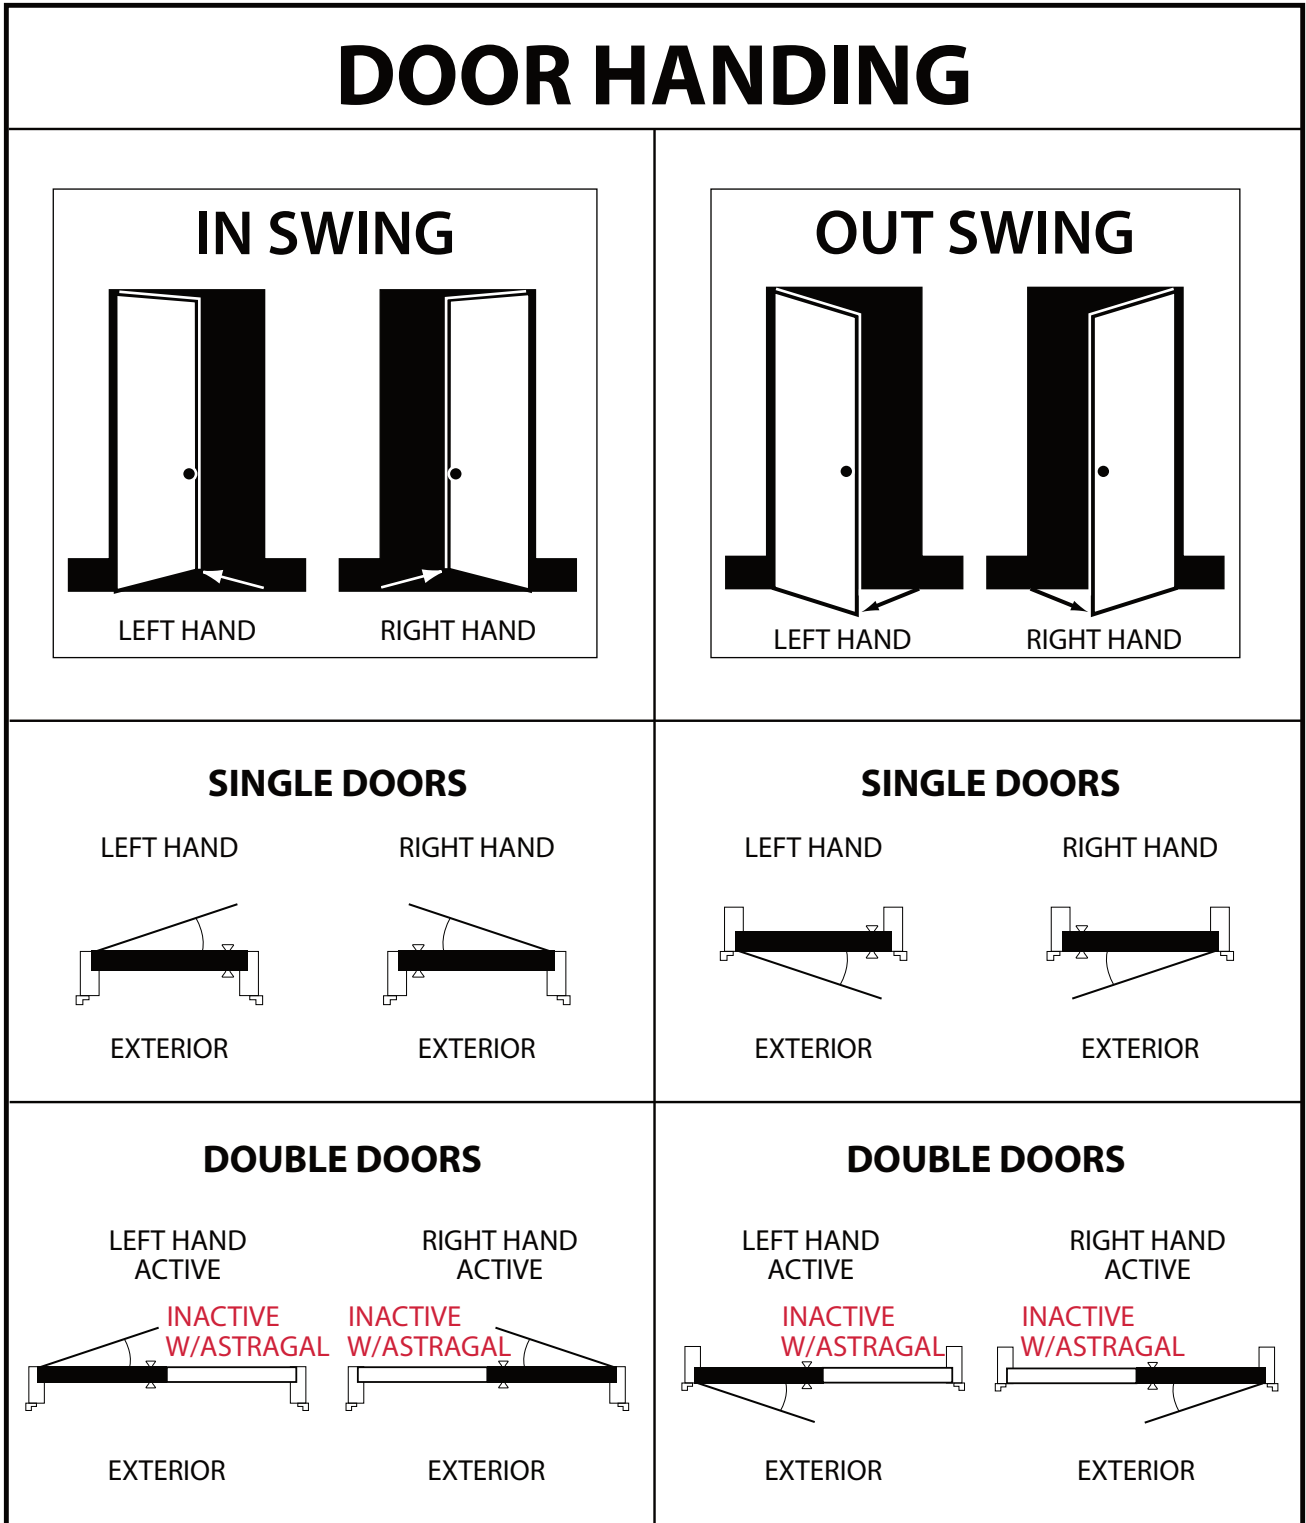

Decorative Transom Sizes & Door Handing

*See page 60 for Patio Door Handing.