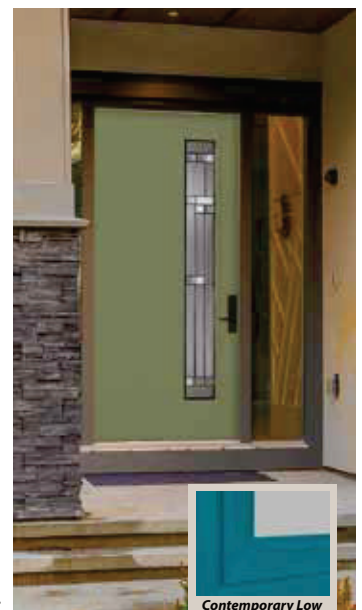

Decorative Contemporary Classics

6/8 & 7/0

Daylight Glass Size 21" x 14-1/4"

SF

ART-22153
6-8 (28 210 30 36)
7-0 (28 30 36)

6/8 & 7/0

Daylight Glass Size 21" x 14-1/4"

SF

MOD-22153
6-8 (28 210 30 36)
7-0 (28 30 36)

6/8 & 7/0

Daylight Glass Size 21" x 14-1/4"

SF

HAR-22153
6-8 (28 210 30 36)
7-0 (28 30 36)

8/0

Daylight Glass Size 21" x 14-1/4"

SF

ART-22154
(28 30 36)

8/0

Daylight Glass Size 21" x 14-1/4"

SF

MOD-22154
(28 30 36)

8/0

Daylight Glass Size 21" x 14-1/4"

SF

HAR-22154
(28 30 36)

6/8 & 7/0

Daylight Glass Size 6" x 63" (x 2)

SF

ART-7642
6-8 (28 210 30 36)
7-0 (28 30 36)

6/8 & 7/0

Daylight Glass Size 6" x 63" (x 2)

SF

MOD-7642
6-8 (28 210 30 36)
7-0 (28 30 36)

6/8 & 7/0

Daylight Glass Size 6" x 63" (x 2)

SF

HAR-7642
6-8 (28 210 30 36)
7-0 (28 30 36)

6/8 & 7/0

Daylight Glass Size 6" x 63"

SF

ART-764C
6-8 (28 210 30 36)
7-0 (28 30 36)

6/8 & 7/0

Daylight Glass Size 6" x 63"

SF

MOD-764C
6-8 (28 210 30 36)
7-0 (28 30 36)

6/8 & 7/0

Daylight Glass Size 6" x 63"

SF

HAR-764C
6-8 (28 210 30 36)
7-0 (28 30 36)

6/8 & 7/0

Daylight Glass Size 6" x 63"

SF

ART-764S
6-8 (28 210 30 36)
7-0 (28 30 36)

6/8 & 7/0

Daylight Glass Size 6" x 63"

SF

MOD-764S
6-8 (28 210 30 36)
7-0 (28 30 36)

6/8 & 7/0

Daylight Glass Size 6" x 63"

SF

HAR-764S
6-8 (28 210 30 36)
7-0 (28 30 36)

6/8 (12" & 14")

Daylight Glass Size 6" x 63"

SF

ART-764SL
6-8 (12" & 14")
7-0 (12" & 14")

6-8 (12" & 14")

Daylight Glass Size 6" x 63"

SF

MOD-764SL
6-8 (12" & 14")
7-0 (12" & 14")

6-8 (12" & 14")

Daylight Glass Size 6" x 63"

SF

HAR-764SL
6-8 (12" & 14")
7-0 (12" & 14")

Paint Options

Color samples are reproduced as close as possible, actual color may vary.