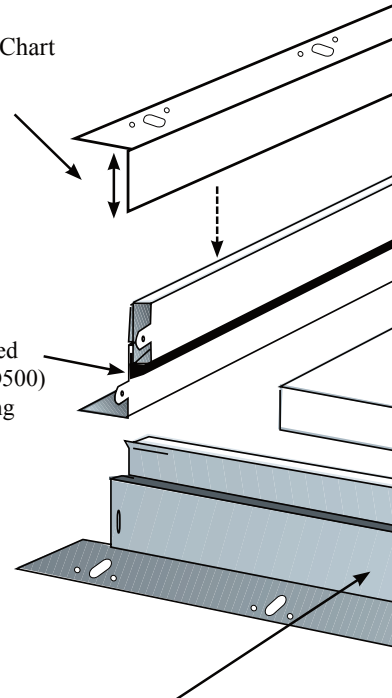

Prime Bright White EG Galvanized 20-gauge steel to provide superior corrosion resistance and an optimal surface for painting

APPLICATIONS

- Multi-Family ● Assisted Living ● Motel/Hotel ● House to Garage ● Garage to Exterior

FIRE LABELS

90 Minute Fire Rating - up to 3'0" x 6'8".

CLOSURE TEST In a 90-minute application, the door will close and latch from 18" if the following Fast-Frame components are used:

- QEBD500 Foam-Filled Compression Weatherstripping
- Factory Sweep ● Adjustable T-Strike ● Factory Supplied Sills

STRUCTURAL PERFORMANCE AND IMPACT RATING

Design pressure ratings are available for compliance with national, state and local wind load and/or missile requirements. Product approval under the Miami-Dade BCCO NOA or Intertek Testing Services/Warnock Hersey® programs.