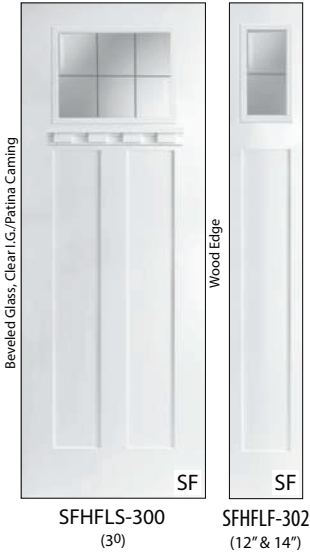

8/0 Smooth Fiberglass Heritage Craftsman

Heritage Lite Kit Frame

Lite kit frame features clean, classic lines, and is re-glazeable.

Simulated Divided Lite

Simulated divided lite bars are 5/16" thick x 1-1/8" wide.