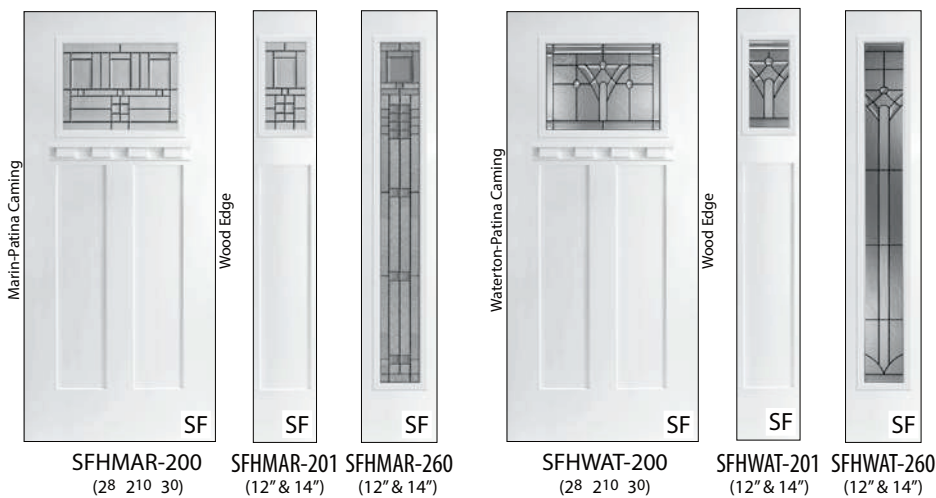

6/8 Smooth Fiberglass Heritage Craftsman

Heritage Lite Kit Frame

Lite kit frame features clean, classic lines, and is reglazeable.

Simulated Divided Lite

Simulated divided lite bars are 5/16" thick x 1-1/8" wide.