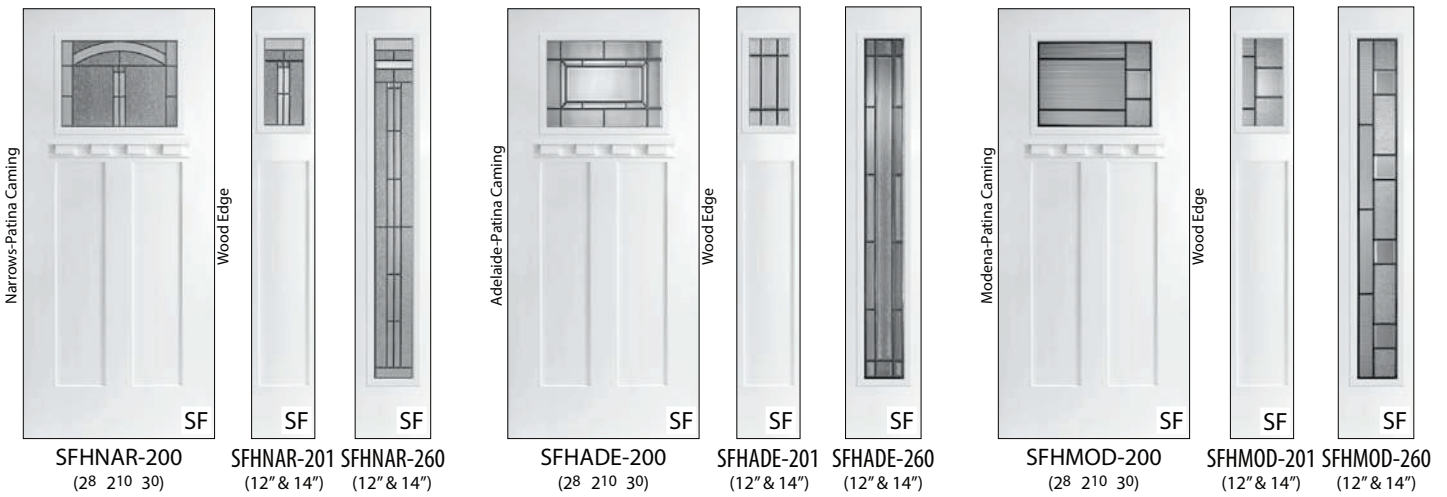

6/8 Smooth Fiberglass Heritage Craftsman

Heritage Lite Kit Frame

Lite kit frame features clean, classic lines, and is reglazeable.

Simulated Divided Lite

Simulated divided lite bars are 5/16" thick x 1-1/8" wide.

C-21P Craftsman Shelf

(Optional)