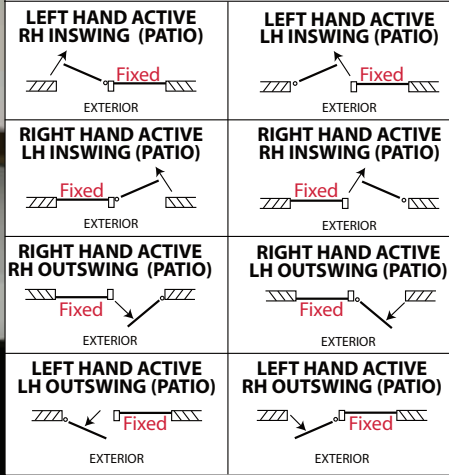

PATIO HANDING

EZ-Fit (Retro) Net UNIT Sizes

	NET UNIT WIDTH	INSWING ADJ. SILL	OUTSWING BUMPER SILL
5-0 x EZ-FIT	59-3/4"	79-1/2"	78-3/4"
6-0 x EZ-FIT	71-3/4"	79-1/2"	78-3/4"

*Screen not available on outswings.

Standard Net UNIT Sizes

	NET UNIT WIDTH	INSWING ADJ. SILL	OUTSWING BUMPER SILL
5-0 x 6-8	62-3/4"	81-3/4"	80-1/2"
5-4 x 6-8	66-3/4"	81-3/4"	80-1/2"
5-8 x 6-8	70-3/4"	81-3/4"	80-1/2"
6-0 x 6-8	74-3/4"	81-3/4"	80-1/2"

*Screen not available on outswings.

GBG Available w/Grids Between Glass
LE Available w/Low-E Glass
■ Extended Leadtime Required