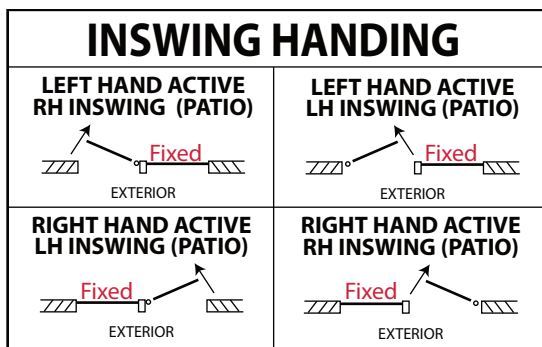

SINGLE-HINGED INSWING FIBERGLASS PATIO DOOR

The Single-Hinged Inswing Patio door provides the look of a double door, with the functionality of a single door. The “one-door-fixed/one-door-operable” configuration comes standard with a sliding screen, and is perfect for areas where interior space is limited. Available in a variety of sizes ranging from standard to retro-fit (EZ-Fit), the Single-Hinged Inswing Patio door is a great choice for new construction and remodel projects, alike.

(Outswing option also available with no sliding screen)

*Screen not available on outswings.