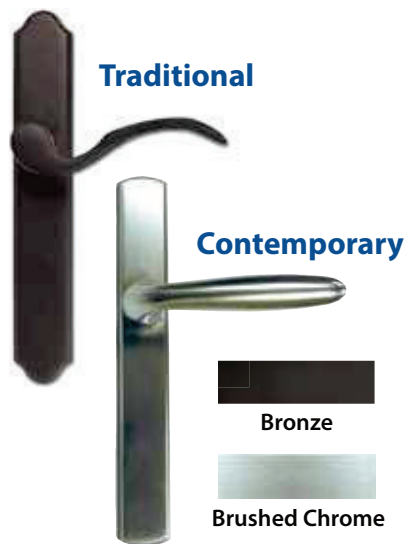

Solid Stainless Steel Deadbolt

Highly corrosion resistant and stronger than traditional deadbolts.

Manual Tongue (Top & Bottom)

While offering security in the locked position, the manual tongue engages into the jamb or mull post and retracts when opened, giving a smooth, clean appearance.

Traditional

Contemporary

Euro

Bronze

Brushed Chrome

Satin Nickel

Bronze

(Deadbolt not shown.)