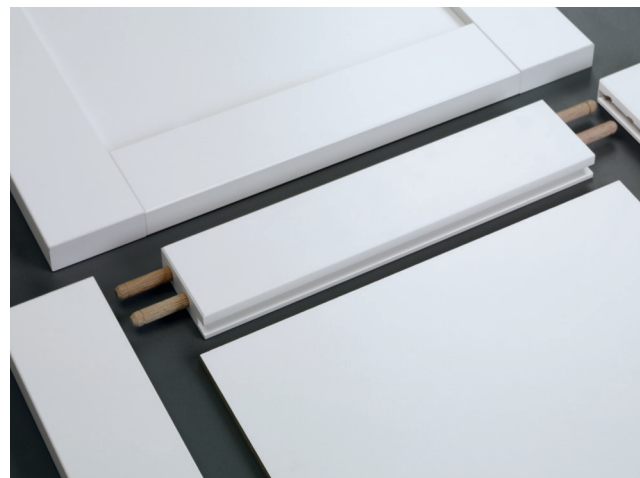

WHAT IS PURESTYLE™?

PureStyle finishes mimic the fresh, clean look of paint while offering additional benefits making them ideal for the hub of the busiest homes.

STRONG AND DURABLE

Individually wrapped door* and drawer front components reduce the ability for moisture to enter, making PureStyle perfect for kitchens, bathrooms, and other areas prone to water splashes and high humidity. With PureStyle, there is less worry about the warping, expansion, contraction, open joints and cracked finishes sometimes associated with painted cabinetry.

CLEANS UP IN A SNAP

Dirty little fingers? Avid (but messy) chef? Friends who like to craft at your place? Family pet? A clean cloth dampened with a solution of 5% dish soap and 95% water is all it takes to clean PureStyle cabinetry. Dry with a clean, soft cloth.

AMAZING FINISH

PureStyle finishes are designed for the long haul, with amazing resistance to scratching, fading, dents and surface water. Since there is no wood grain to contend with, the finish color is more consistent from cabinet to cabinet, and will suffer fewer visible changes as a result of use and aging.

A PROVEN PERFORMER

Like all Aristokraft products, PureStyle finishes have been subjected to rigorous performance testing. With its sturdy door and drawer construction, on-trend door style offering, and durable, easy-to-clean surface, PureStyle delivers fashion without the fuss.

* Slab doors feature PureStyle laminate with edge banding on all four edges