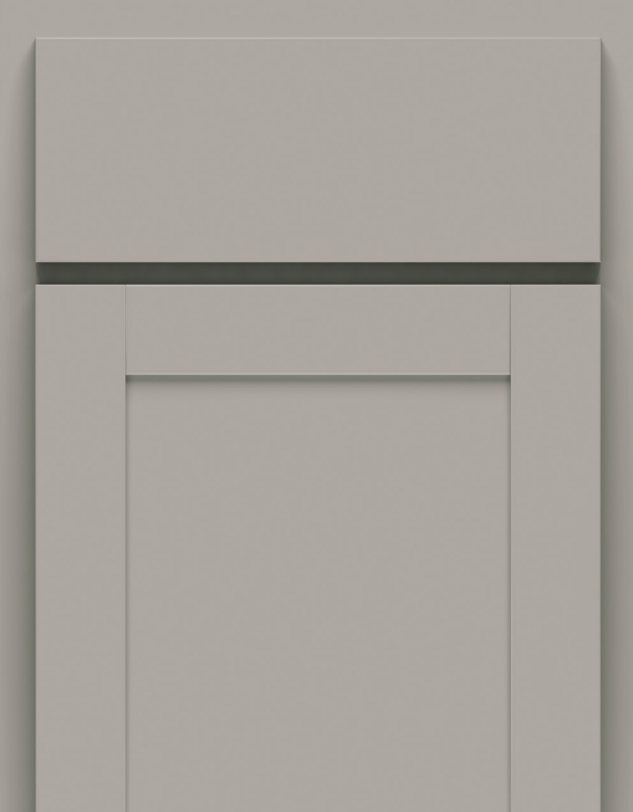

ELKINS

- Partial Overlay Door
- Flat Door Center Panel
- Slab Drawer Front

*Face frames will be comprised of Sarsaparilla stained hardwood.

LILLIAN

- Partial Overlay Door
- Mitered Construction
- Flat Door Center Panel
- 5-Piece Drawer Front