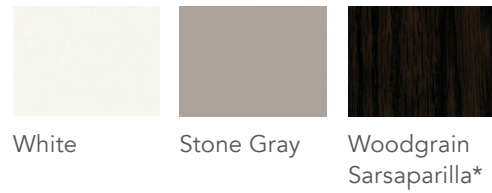

ELKINS

- Partial Overlay Door
- Flat Door Center Panel
- Slab Drawer Front

*Face frames will be comprised of Sarsaparilla stained hardwood.