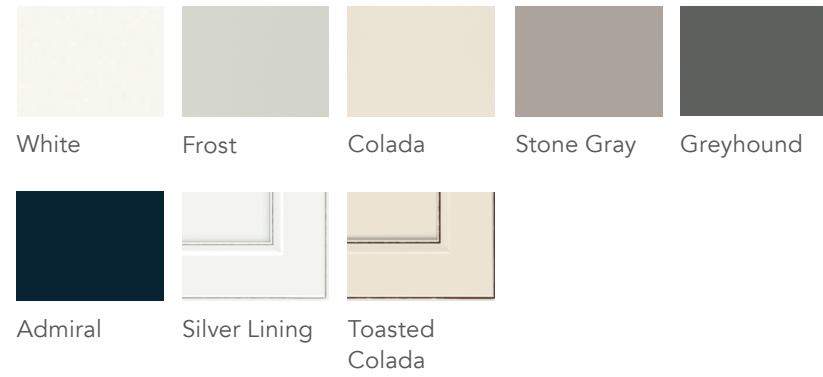

Optional 5-Piece Drawer Front

White Frost Colada Glacier Gray Stone Gray

Greyhound Admiral Woodgrain Sarsaparilla*

DANA

- Partial Overlay Door
- Mitered Construction
- Flat Door Center Panel
- 5-Piece Drawer Front