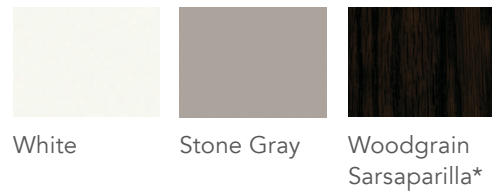

ELKINS

- Partial Overlay Door
- Flat Door Center Panel
- Slab Drawer Front

*Face frames will be comprised of Sarsaparilla stained hardwood.

LILLIAN

- Partial Overlay Door
- Mitered Construction
- Flat Door Center Panel
- 5-Piece Drawer Front

RENA

- Full Overlay Door
- Slab Door with Matching Edgebanding on All 4 Edges
- Slab Drawer Front

TILDEN

- Partial Overlay Door
- Mitered Construction
- Flat Door Center Panel
- Slab Drawer Front