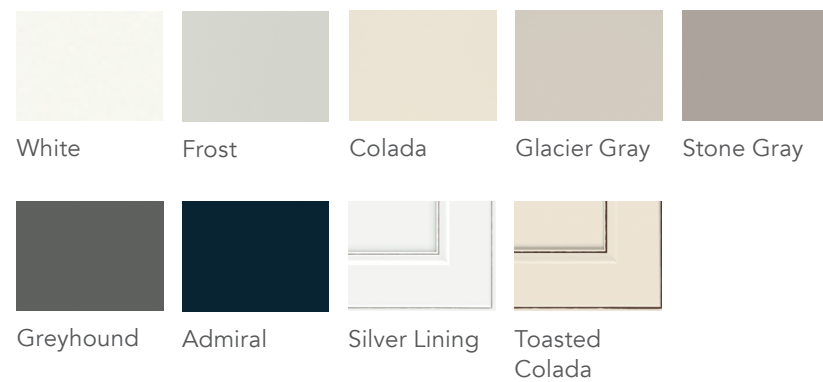

DURHAM

- Full Overlay Door
- Mitered Construction
- Flat Door Center Panel
- 5-Piece Drawer Front