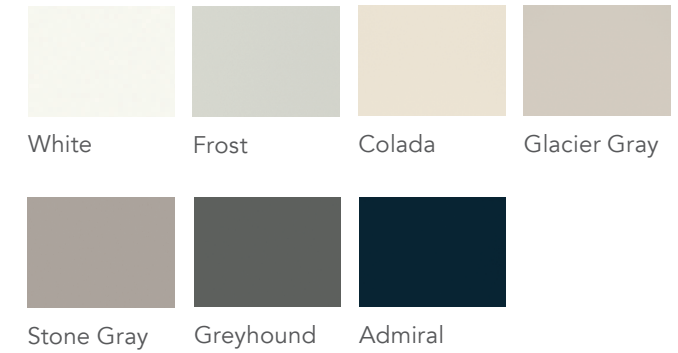

ELKINS

- Partial Overlay Door
- Flat Door Center Panel
- Slab Drawer Front

*Face frames will be comprised of Sarsaparilla stained hardwood.

LILLIAN

- Partial Overlay Door
- Mitered Construction
- Flat Door Center Panel
- 5-Piece Drawer Front