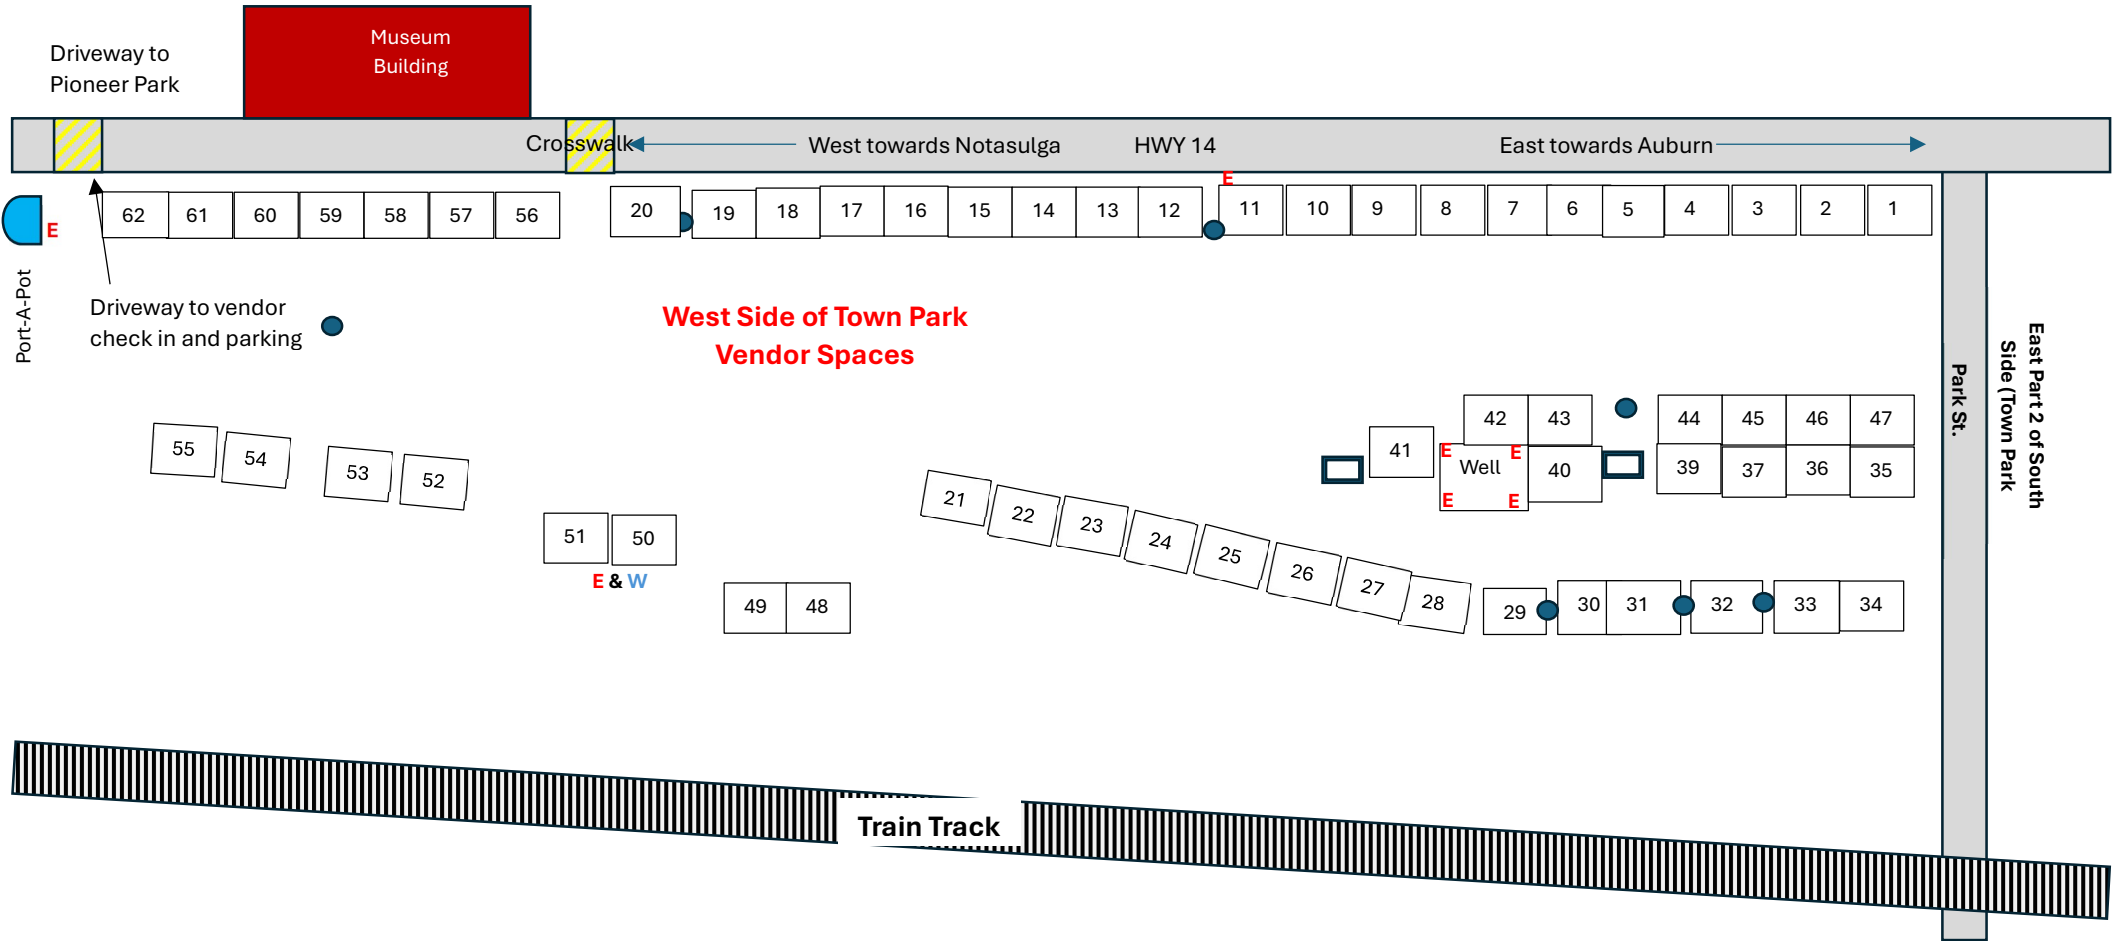

South of Hwy 14 Festival Side (Town Park) Vendor Spaces for Syrup Sopping 2026

Fred's Picking Parlor

South of Hwy 14 Festival Side (Town Park) Vendor Spaces for Syrup Sopping 2026

West towards Notasulga HWY 14 East towards Auburn

West Part 1 of South Side (Town Park)

Park St.

63
64
65

Vendor Check In Town Park

66 69
67 70
68 71

75 76

77

72
73
74

78

79

80

81

82

83

84

85

Vendor Parking

Private Dwelling

Port-A-Pot

Train Track

East Side of Town Park Vendor Spaces