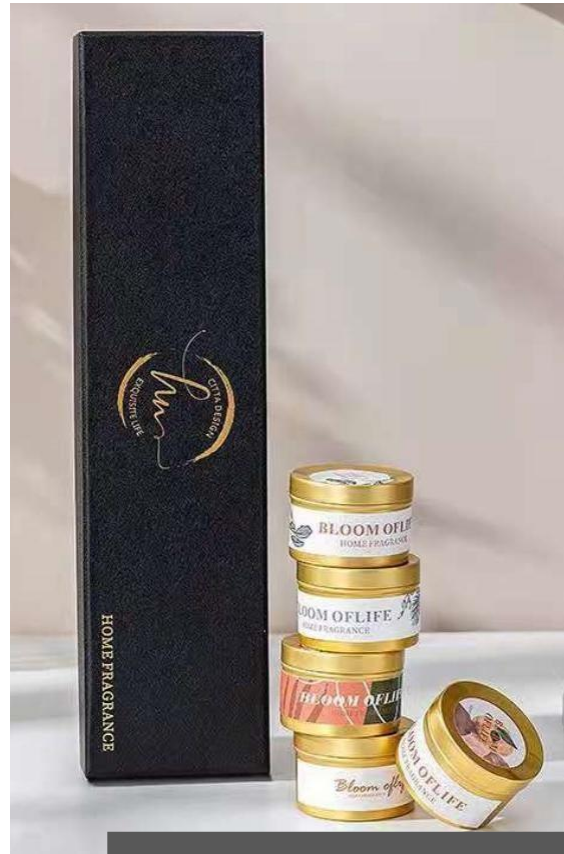

Small candle set

Enriching Your Life with Aromatherapy

Color/Scent: English Pear & Freesia ,  
Lavender、 Wood Sage、 Lime Basil、 Vanilla、  
Rose

Wax weight: 43\*5

Essence Concentration: 8%

Burning time: about 30h