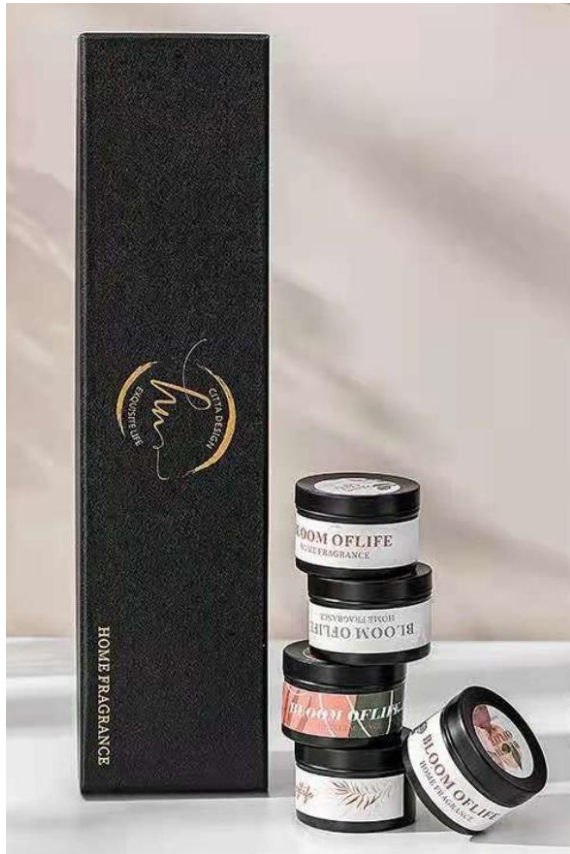

Small candle set

Enriching Your Life with Aromatherapy

Color/Scent: English Pear & Freesia ,  
Lavender、 Wood Sage、 Lime Basil、 Vanilla、  
Rose

Wax weight: 43\*5

Essence Concentration: 8%

Burning time: about 30h