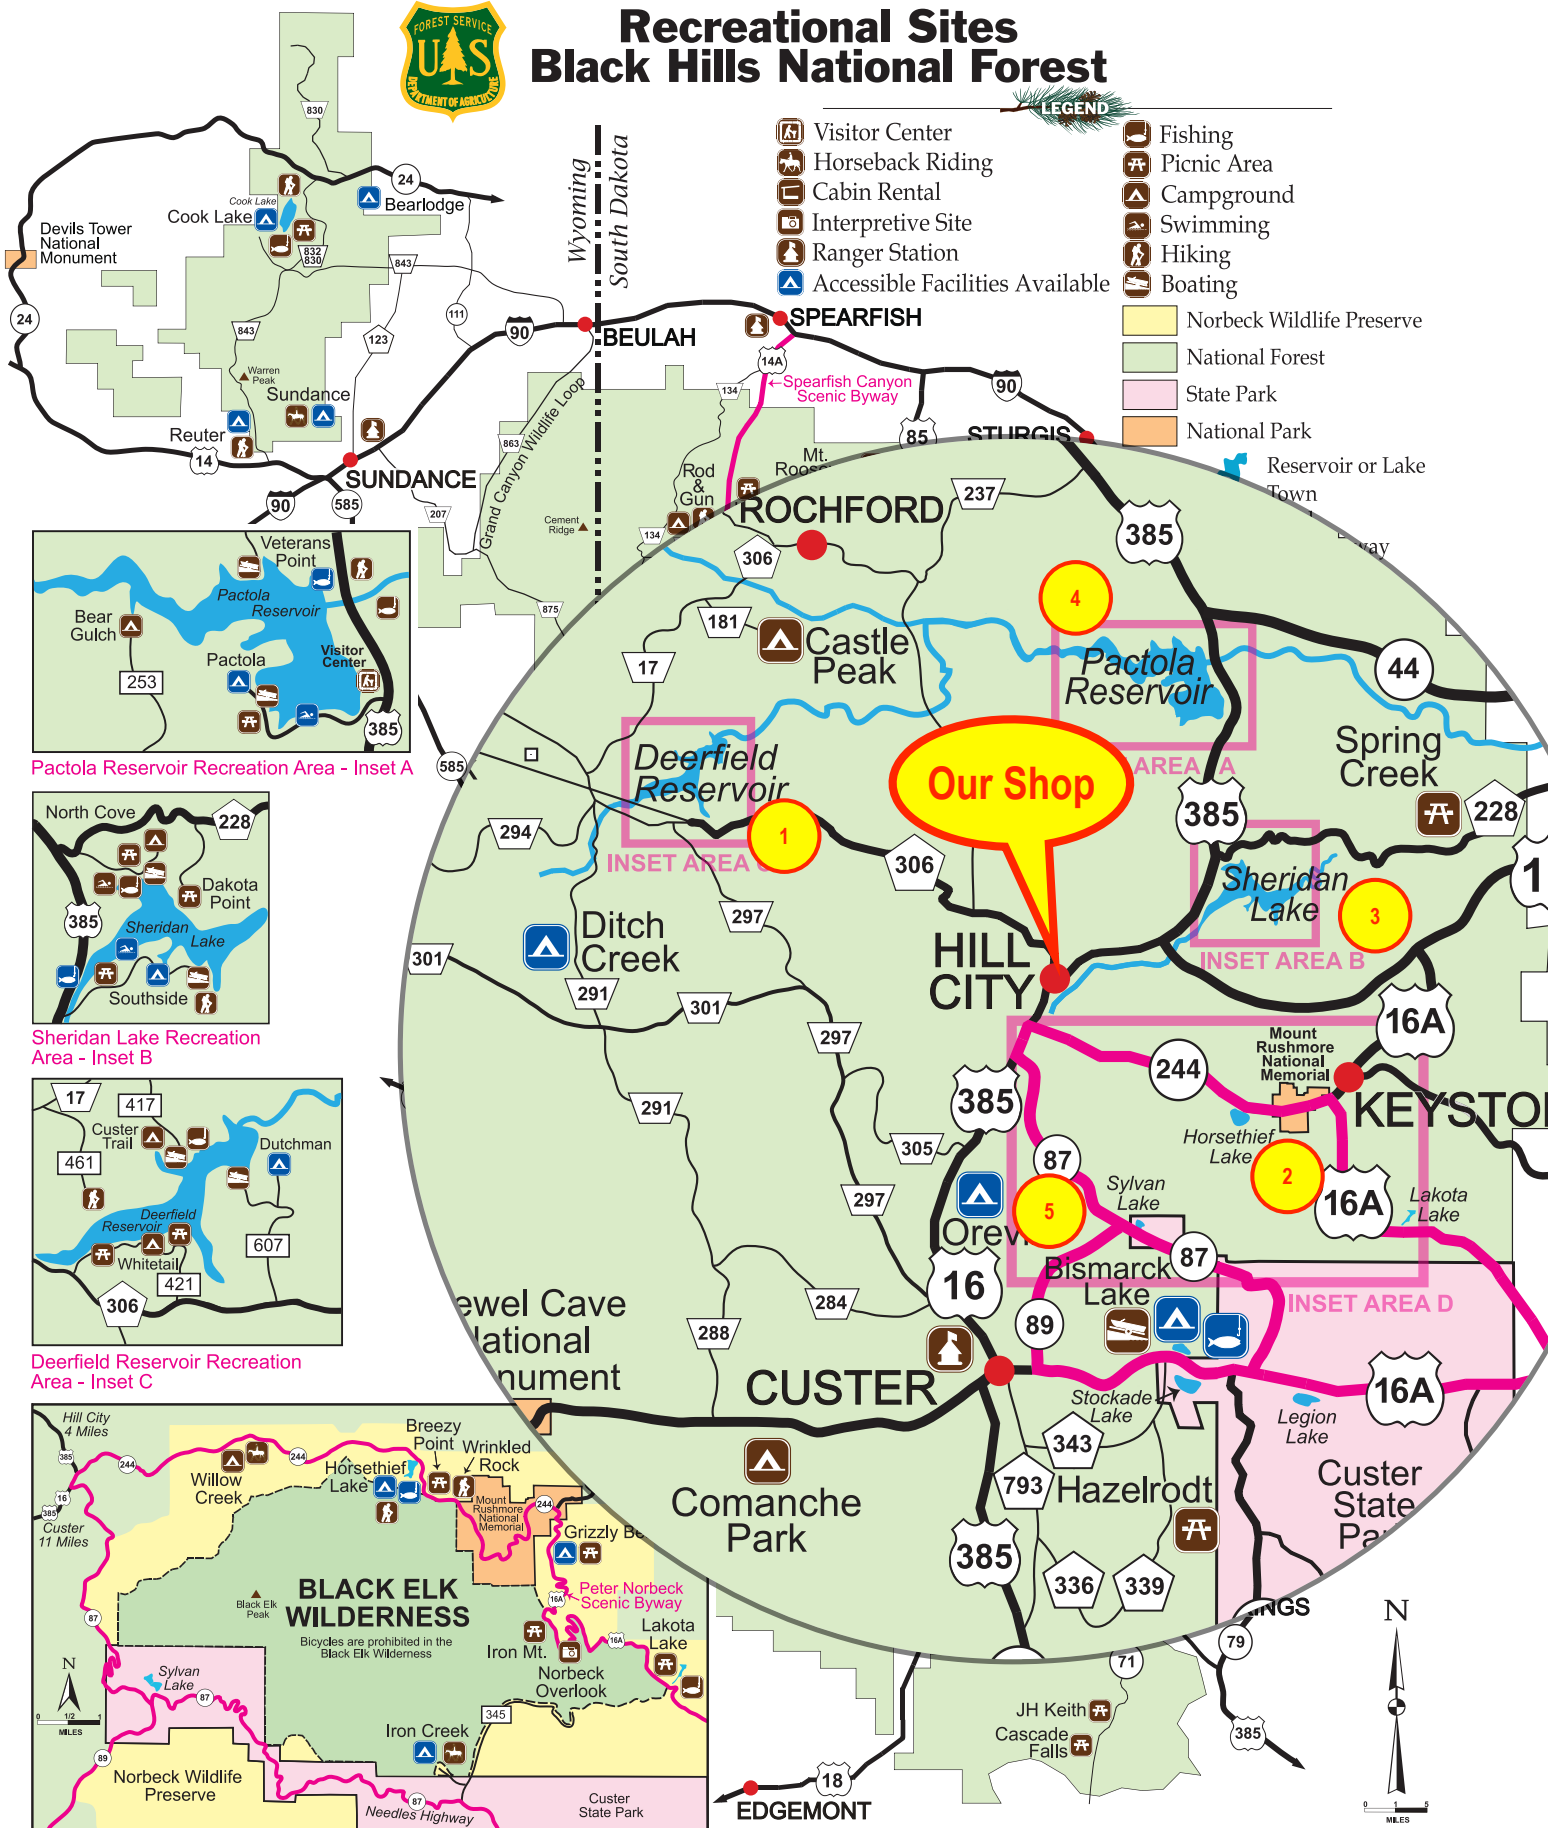

Recreational Sites Black Hills National Forest

LEGEND

- Visitor Center
- Horseback Riding
- Cabin Rental
- Interpretive Site
- Ranger Station
- Accessible Facilities Available
- Fishing
- Picnic Area
- Campground
- Swimming
- Hiking
- Boating
- Norbeck Wildlife Preserve
- National Forest
- State Park
- National Park

Pactola Reservoir Recreation Area - Inset A

Sheridan Lake Recreation Area - Inset B

Deerfield Reservoir Recreation Area - Inset C

Black Elk Wilderness Area - Inset D