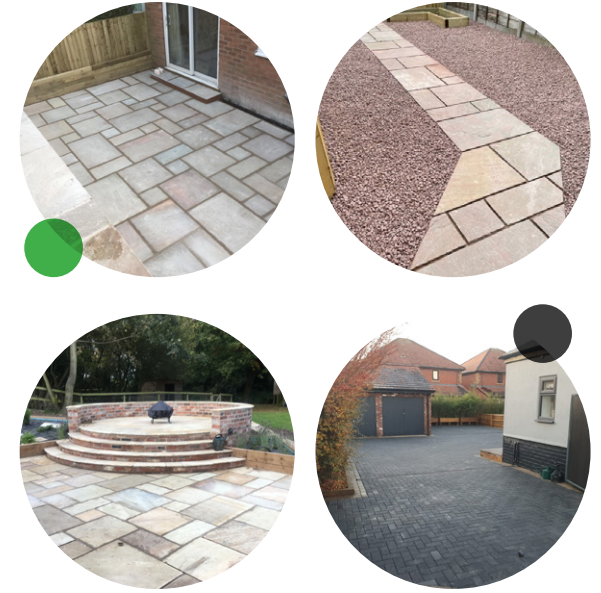

“

I had my back yard completely restructured by Webster and Son, they designed and planned everything to perfection and it was completed perfectly on time and with little disruption to me, I am delighted to have used this company and would thoroughly recommend them without any doubt.

”

- Ian J