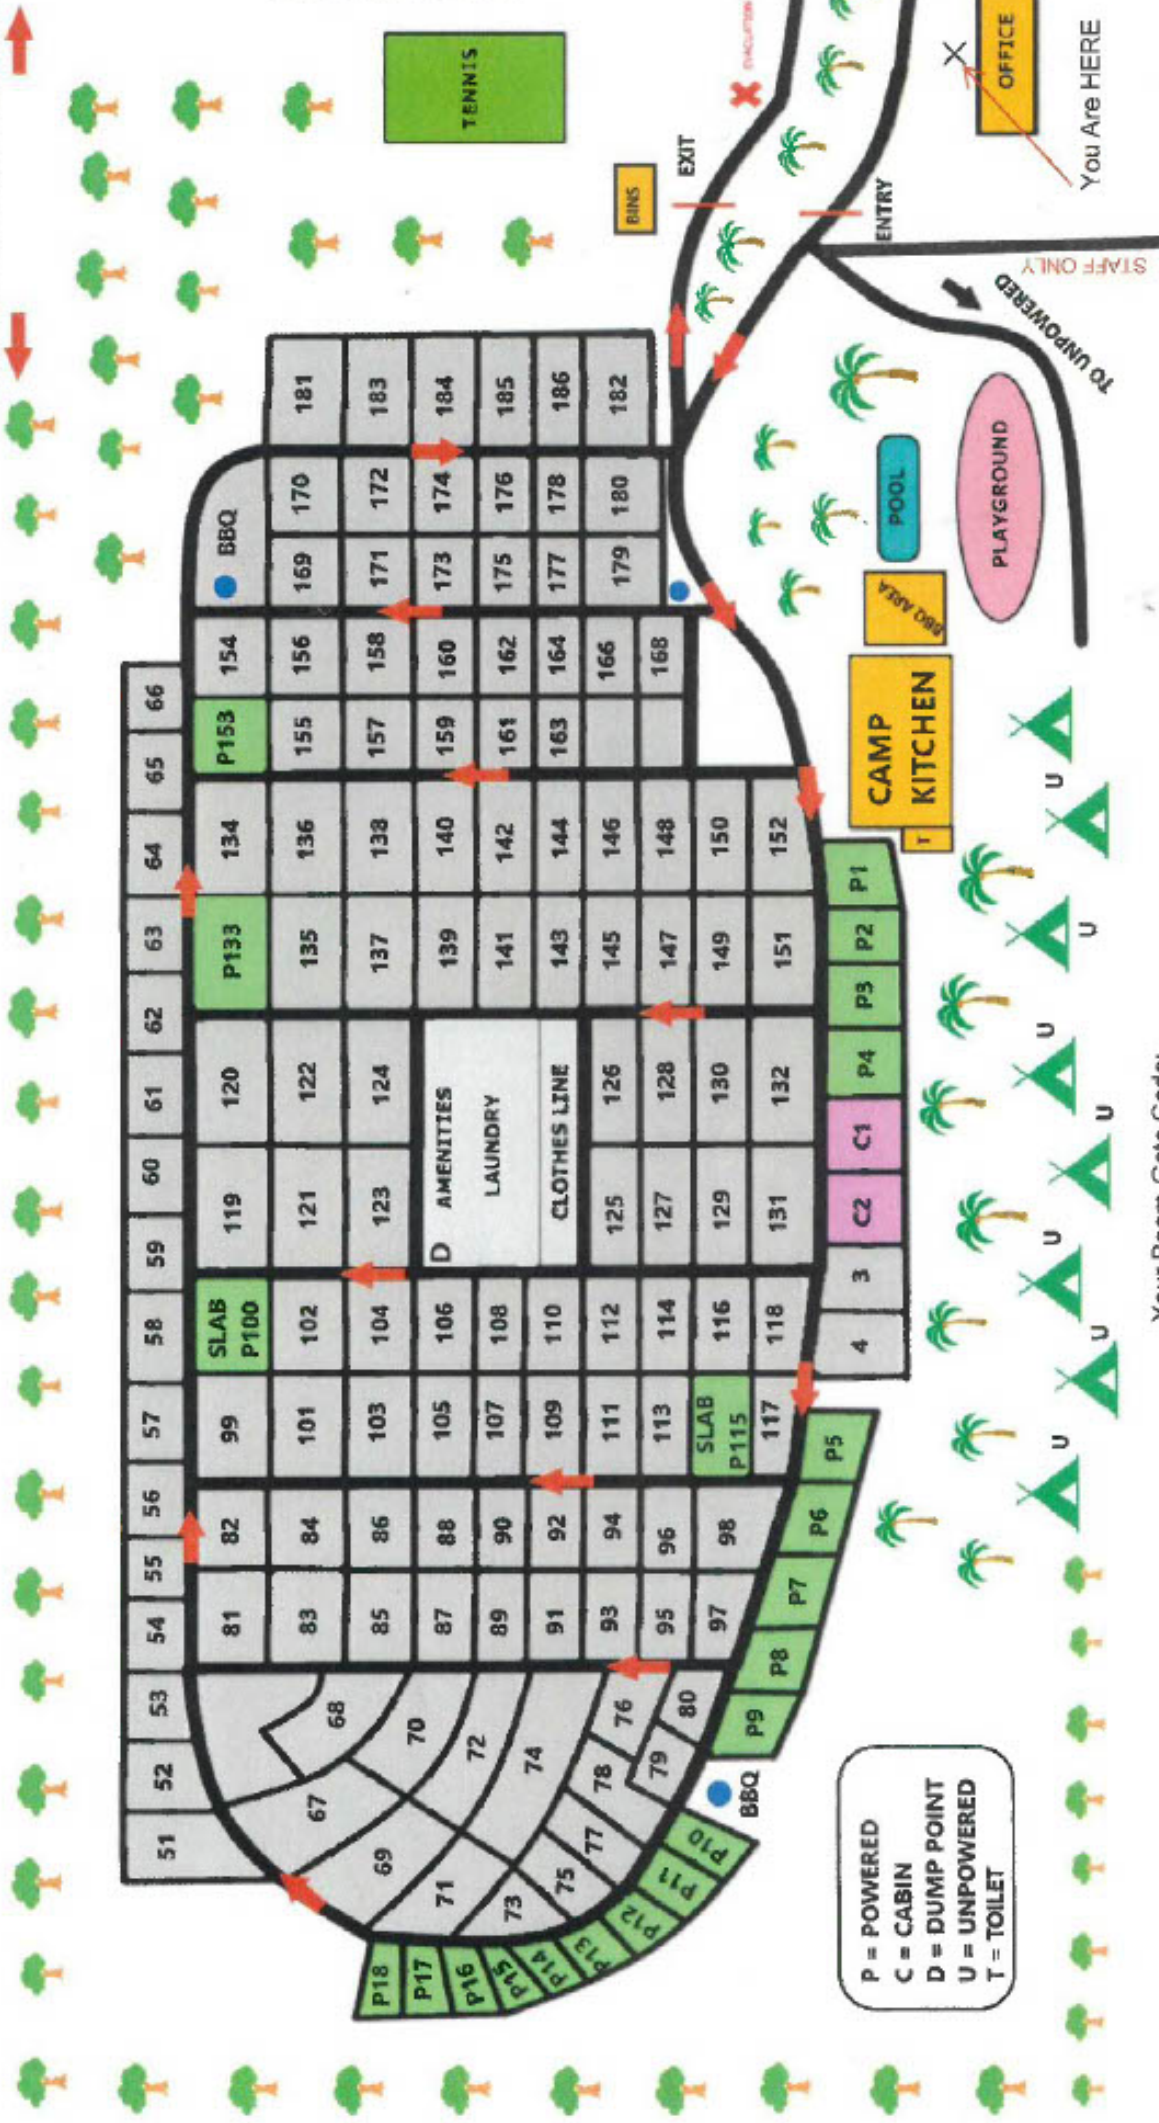

TO MILTON - PRINCES HWY - TO ULLADULLA

SLAUGHTERHOUSE ROAD

Your Boom-Gate Code: \_\_\_\_\_

Always use the # and make sure your car is over the speed hump!