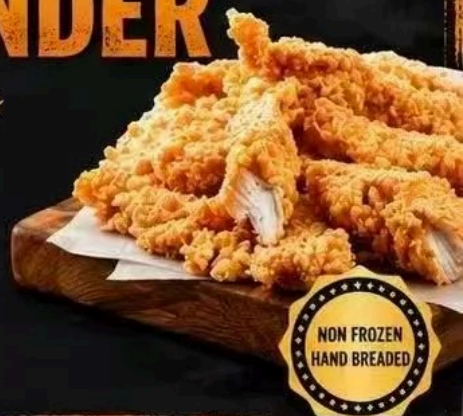

COMBO

FRIED RICE INSTEAD OF FRIES ADD \$2
CHICKEN RICE \$2
BEEF OR SHRIMP RICE \$3
HOUSE RICE \$4

FRIED RICE INSTEAD OF FRIES ADD \$3
CHICKEN RICE \$3
BEEF OR SHRIMP RICE \$4
HOUSE RICE \$5

| | | | | |
|------|-------|-------|-------|-------|
| 6PCS | 10PCS | 15PCS | 20PCS | 30PCS |
| | | | 40PCS | 50PCS |

CHICKEN TENDER

Buttermilk

Only Combo

| | | |
|-------|-------|-------|
| 2PCS | 6.99 | 10.99 |
| 3PCS | 9.99 | 13.99 |
| 5PCS | 12.99 | 16.99 |
| 8PCS | 16.99 | 20.99 |
| 12PCS | 21.99 | |
| 18PCS | 29.99 | |