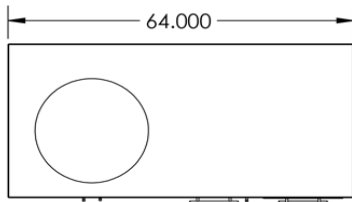

Black

Bronze

COASTALS FIT MOST 32" GRILLS (with max cut out of 30 3/4)

COASTAL 79.25-LE ONLY | FITS UP TO 42" GRILL

10% discount on base price without countertop (must specify top thickness using)

Coastal come standard with legs, specify casters at time of ordering if otherwise

Casters not available on refrigerator units

Models and layouts are as is, no deviations or changes

COGI-64-KDDW

DIMENSIONS: 64"Wx36.25"Hx31"D

**CHALLENGER
DESIGNS**
COASTAL 64 KDDW

From Left to Right:

Ceramic Grill Base | Single Drawer Door Base | Pull out Waste Bin with Drawer