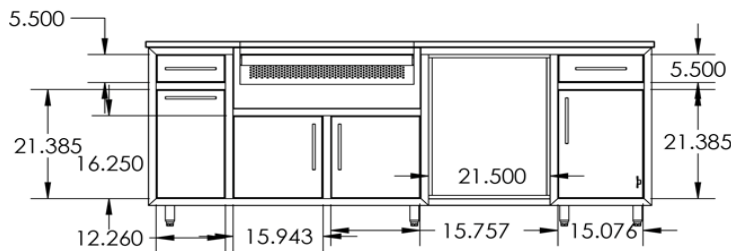

DIMENSIONS: 90.125"Wx36.25"Hx25"D

**CHALLENGER
 DESIGNS**

COASTAL 90.125 WGRDD

COASTAL

**From Left to Right:
 Pull Out Waste Bin with Drawer | Gas Grill Base | 21.5"W x
 33.625"H Refer Opening | Single Drawer Door Base**