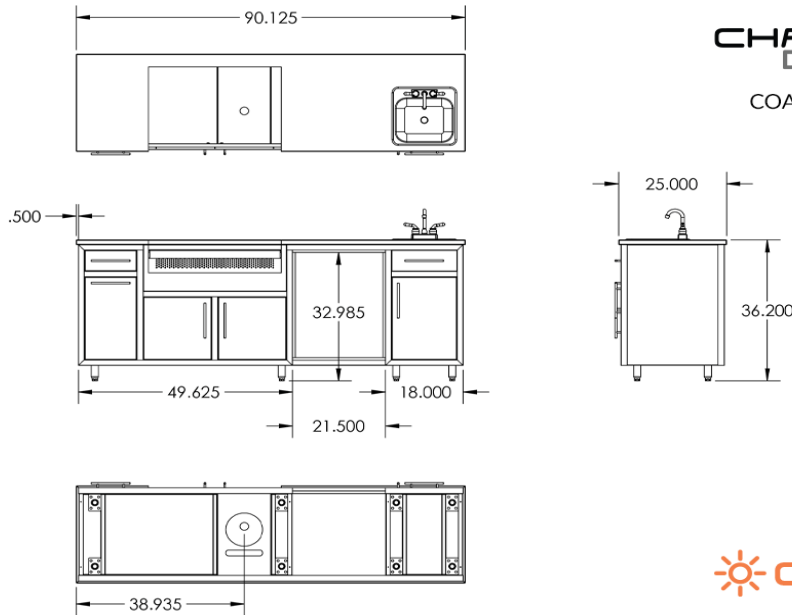

Casters not available on refrigerator units

Models and layouts are as is, no deviations or changes

COGI-64-KDDW

DIMENSIONS: 64"Wx36.25"Hx31"D

**CHALLENGER
DESIGNS**
COASTAL 64 KDDW

From Left to Right:

Ceramic Grill Base | Single Drawer Door Base | Pull out Waste Bin with Drawer

COGI-88.25-GDDG

DIMENSIONS: 88.25"Wx36.25"Hx 31"D

**CHALLENGER
DESIGNS**

COASTAL 88.25 GDDG

COASTAL

****NEED TO SPECIFY LEFT OR RIGHT PLACEMENT OF EACH APPLIANCE****

From Left to Right:

Gas Grill Base | Drawer Door Base | Gas Grill Base

COGI-90.125-WGRS

(for 21" Refrigerator)

DIMENSIONS: 90.125"Wx36.25"Hx25"D

**CHALLENGER
DESIGNS**

COASTAL 90.125 WGRS

COASTAL

From Left to Right:

**Pull Out Waste Bin with Drawer | Gas Grill Base | 21.5"W x
33.625"H Refer Opening | Sink Base**

DIMENSIONS: 90.125"Wx36.25"Hx25"D

**CHALLENGER
 DESIGNS**

COASTAL 90.125 WGRDD

COASTAL

**From Left to Right:
 Pull Out Waste Bin with Drawer | Gas Grill Base | 21.5"W x
 33.625"H Refer Opening | Single Drawer Door Base**