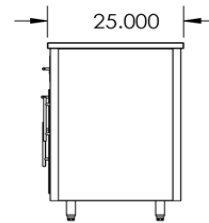

COGI-67.25-GWS

DIMENSIONS: 67.25"Wx36.25"Hx25"D

**CHALLENGER
DESIGNS**

COASTAL 67.25 GWS

COASTAL

From Left to Right:

Gas Grill Base | Pull Out Waste Bin with Drawer| Sink

ITEM	ACCESSORIES
TBH	Towel Bar Handle (SPECIFY SIDE)
6CASTERS	2 Stationary, 2 Swiv, & 2 Swiv Locking
COGI-67.25-TK	Toe Kick Kit
WTP	On Demand Water System
TOOLHOOK	Tool/Utensil Hook, Textured Black

COGI-67.25-GWDD

DIMENSIONS: 67.25"Wx36.25"Hx25"D

**CHALLENGER
DESIGNS**
COASTAL 67.25 GWDD

 **COASTAL**

**From Left to Right:
Gas Grill Base | Pull Out Waste Bin with Drawer| Single
Drawer Door Base**

ITEM	ACCESSORIES
TBH	Towel Bar Handle (SPECIFY SIDE)
6CASTERS	2 Stationary, 2 Swiv, & 2 Swiv Locking
COGI-67.25-TK	Toe Kick Kit
TOOLHOOK	Tool/Utensil Hook, Textured Black