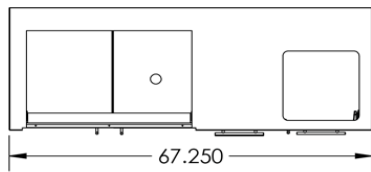

COGI-67.25-GWS

DIMENSIONS: 67.25"Wx36.25"Hx25"D

**CHALLENGER
DESIGNS**

COASTAL 67.25 GWS