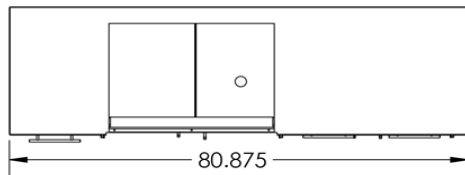

COGI-80.875-WGDDDD

DIMENSIONS: 80.875"Wx36.25"Hx25"D

**CHALLENGER
DESIGNS**

COASTAL 80.875 WGDDDD