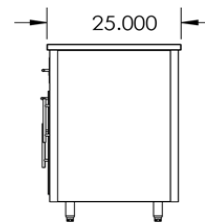

COGI-67.25-GWS

DIMENSIONS: 67.25"Wx36.25"Hx25"D

**CHALLENGER
DESIGNS**

COASTAL 67.25 GWS

COASTAL

From Left to Right:

Gas Grill Base | Pull Out Waste Bin with Drawer| Sink

ITEM	ACCESSORIES
TBH	Towel Bar Handle (SPECIFY SIDE)
6CASTERS	2 Stationary, 2 Swiv, & 2 Swiv Locking
COGI-67.25-TK	Toe Kick Kit
WTP	On Demand Water System
TOOLHOOK	Tool/Utensil Hook, Textured Black