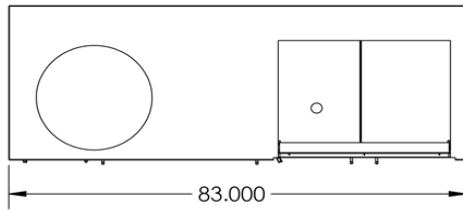

COGI-83-KDG

DIMENSIONS: 83"Wx36.25"Hx31"D

CHALLENGER
DESIGNS

COASTAL 83 KDG