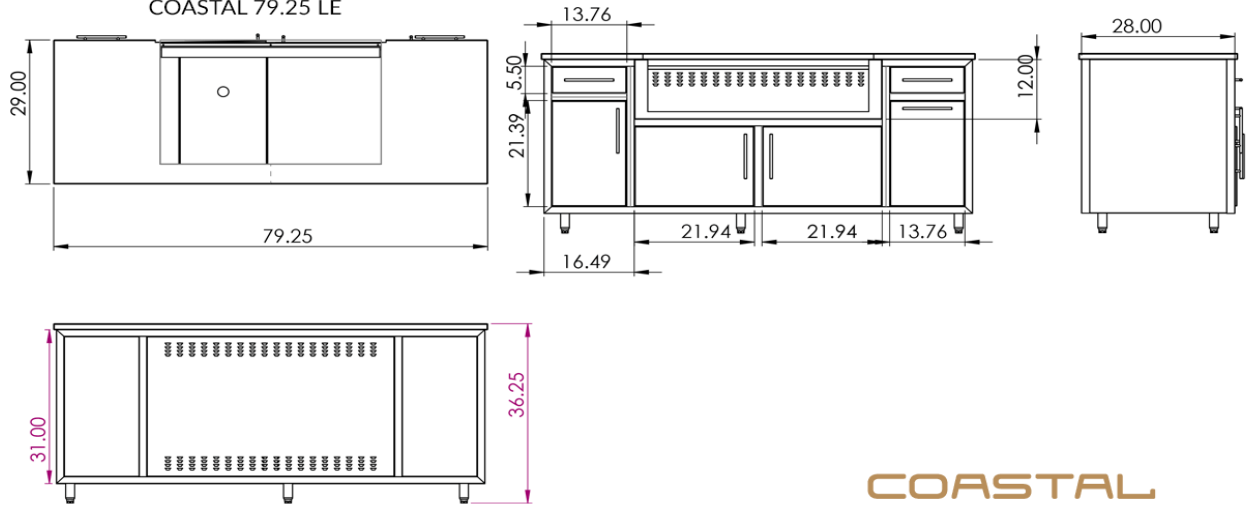

**CHALLENGER
DESIGNS**

COASTAL 79.25 LE