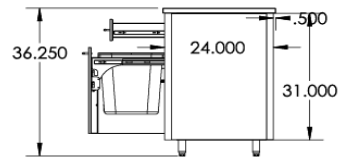

From Left to Right:

**Gas Grill Base | 24.5"W x 33.625"H Refer Opening | Pull Out
Waste Bin with Drawer**

ITEM	ACCESSORIES
TBH	Towel Bar Handle (SPECIFY SIDE) ***Casters Not Available
COGI-76.5-TK	Toe Kick Kit
TOOLHOOK	Tool/Utensil Hook, Textured Black