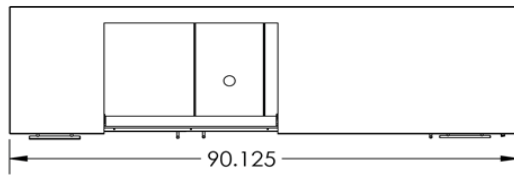

DIMENSIONS: 90.125"Wx36.25"Hx25"D

**CHALLENGER
 DESIGNS**

COASTAL 90.125 WGRDD

COASTAL

**From Left to Right:
 Pull Out Waste Bin with Drawer | Gas Grill Base | 21.5"W x
 33.625"H Refer Opening | Single Drawer Door Base**