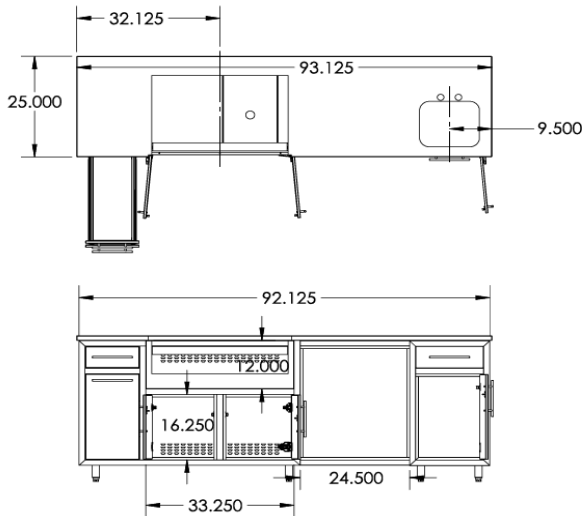

COGI-93.125-WGRS

(for 24" Refrigerator)

DIMENSIONS: 93.125"Wx36.25"Hx25"D