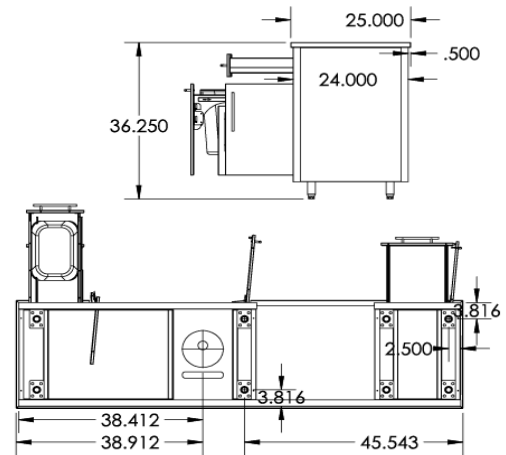

DIMENSIONS: 90.125"Wx36.25"Hx25"D

**CHALLENGER
 DESIGNS**

COASTAL 90.125 WGRDD

COASTAL

**From Left to Right:
 Pull Out Waste Bin with Drawer | Gas Grill Base | 21.5"W x
 33.625"H Refer Opening | Single Drawer Door Base**

COGI-93.125-WGRDD

(for 24" Refrigerator)

DIMENSIONS: 93.125"Wx36.25"Hx25"D

CHALLENGER DESIGNS

COASTAL 93.125 WGRDD

From Left to Right:

**Pull Out Waste Bin with Drawer | Gas Grill Base | 24.5"W x
33.625"H Refer Opening | Single Drawer Door Base**