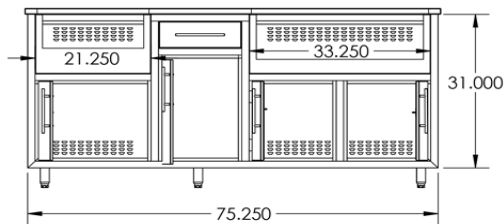

COGI-76.25-BDDG

DIMENSIONS: 76.25"Wx36.25"Hx 31"D

**CHALLENGER
DESIGNS**
COASTAL 76.25 BDDG

COASTAL

From Left to Right:

Burner Grill Base | Door Drawer Base | Grill Base

ITEM	ACCESSORIES
TBH	Towel Bar Handle (SPECIFY SIDE)
6CASTERS	2 Stationary, 2 Swiv, & 2 Swiv Locking
COGI-76.25-TK	Toe Kick Kit
TOOLHOOK	Tool/Utensil Hook, Textured Black