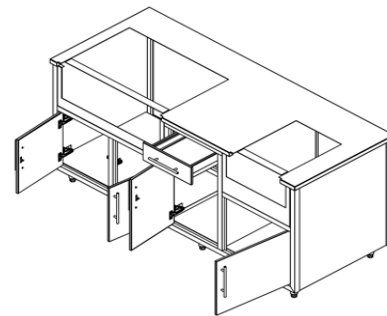

COASTAL

From Left to Right:

Grill Base | Door Drawer Base | Burner Base

ITEM	ACCESSORIES
TBH	Towel Bar Handle (SPECIFY SIDE)
6CASTERS	2 Stationary, 2 Swiv, & 2 Swiv Locking
COGI-76.25-TK	Toe Kick Kit
TOOLHOOK	Tool/Utensil Hook, Textured Black