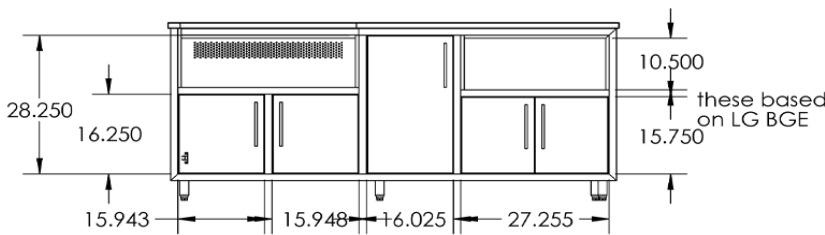

COGI-83-GDK

DIMENSIONS: 83"Wx36.25"Hx31"D

**CHALLENGER
DESIGNS**

COASTAL 83 GDK

COASTAL

From Left to Right:

Gas Grill Base | Door Base | Ceramic Grill Base

Accommodates most Med/LG/XL Grills