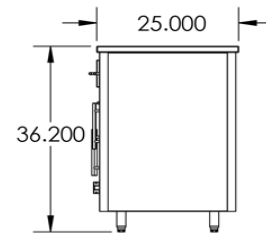

DIMENSIONS: 79.25"Wx36.25"Hx28"D

**CHALLENGER
DESIGNS**

COASTAL 79.25 LE

COASTAL

From Left to Right:

Drawer Door Base | 48" Gas Grill Base | Pull Out Waste Bin with Drawer

ITEM	ACCESSORIES
TBH	Towel Bar Handle (SPECIFY SIDE)
6CASTERS	2 Stationary, 2 Swiv, & 2 Swiv Locking
COGI-79.25-TK	Toe Kick Kit
TOOLHOOK	Tool/Utensil Hook, Textured Black

COGI-80.875-WGDDS

DIMENSIONS: 80.875"Wx36.25"Hx25"D

**CHALLENGER
DESIGNS**

COASTAL 80.875 WGDDS

 **COASTAL**

**From Left to Right:
Pull Out Waste Bin | Gas Grill Base | Single Drawer Door Base |
Sink Base**

DIMENSIONS: 80.875"Wx36.25"Hx25"D

**CHALLENGER
DESIGNS**

COASTAL 80.875 WGDDDD

 **COASTAL**

From Left to Right:

**Pull Out Waste Bin with Drawer | Gas Grill Base | Single
Drawer Door Base | Single Drawer Door**