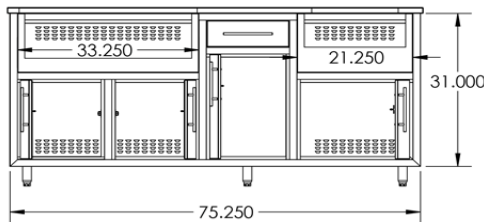

COASTAL

From Left to Right:

Grill Base | Door Drawer Base | Burner Base

ITEM	ACCESSORIES
TBH	Towel Bar Handle (SPECIFY SIDE)
6CASTERS	2 Stationary, 2 Swiv, & 2 Swiv Locking
COGI-76.25-TK	Toe Kick Kit
TOOLHOOK	Tool/Utensil Hook, Textured Black