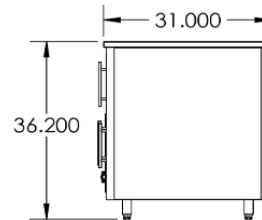

COASTAL

From Left to Right:

Gas Grill Base | Door Base | Ceramic Grill Base

Accommodates most Med/LG/XL Grills

ITEM	ACCESSORIES
TBH	Towel Bar Handle (SPECIFY SIDE)
6CASTERS	2 Stationary, 2 Swiv, & 2 Swiv Locking
COGI-83-TK	Toe Kick Kit
GRATEHANGER	Grate Hanger, Stainless Steel
TOOLHOOK	Tool/Utensil Hook, Textured Black