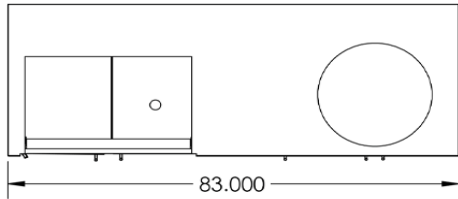

COGI-83-GDK

DIMENSIONS: 83"Wx36.25"Hx31"D

**CHALLENGER
DESIGNS**

COASTAL 83 GDK