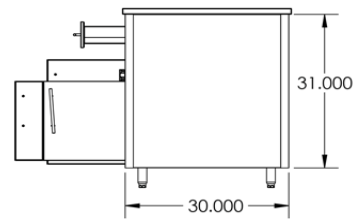

COGI-76.25-BDDG

DIMENSIONS: 76.25"Wx36.25"Hx 31"D

**CHALLENGER
DESIGNS**
COASTAL 76.25 BDDG

COASTAL

From Left to Right:

Burner Grill Base | Door Drawer Base | Grill Base

ITEM	ACCESSORIES
TBH	Towel Bar Handle (SPECIFY SIDE)
6CASTERS	2 Stationary, 2 Swiv, & 2 Swiv Locking
COGI-76.25-TK	Toe Kick Kit
TOOLHOOK	Tool/Utensil Hook, Textured Black