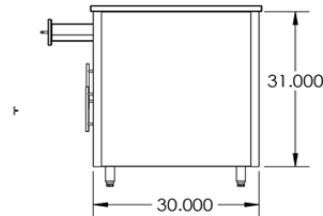

COGI-88.25-GDDG

DIMENSIONS: 88.25"Wx36.25"Hx 31"D

**CHALLENGER
DESIGNS**

COASTAL 88.25 GDDG

COASTAL

****NEED TO SPECIFY LEFT OR RIGHT PLACEMENT OF EACH APPLIANCE****

From Left to Right:

Gas Grill Base | Drawer Door Base | Gas Grill Base