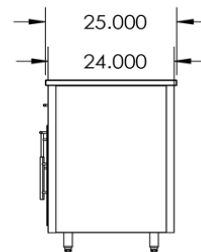

COGI-67.25-GWS

DIMENSIONS: 67.25"Wx36.25"Hx25"D

**CHALLENGER
DESIGNS**

COASTAL 67.25 GWS

COASTAL

From Left to Right:

Gas Grill Base | Pull Out Waste Bin with Drawer| Sink

ITEM	ACCESSORIES
TBH	Towel Bar Handle (SPECIFY SIDE)
6CASTERS	2 Stationary, 2 Swiv, & 2 Swiv Locking
COGI-67.25-TK	Toe Kick Kit
WTP	On Demand Water System
TOOLHOOK	Tool/Utensil Hook, Textured Black

COGI-67.25-GWDD

DIMENSIONS: 67.25"Wx36.25"Hx25"D

**CHALLENGER
DESIGNS**
COASTAL 67.25 GWDD

 **COASTAL**

**From Left to Right:
Gas Grill Base | Pull Out Waste Bin with Drawer| Single
Drawer Door Base**

ITEM	ACCESSORIES
TBH	Towel Bar Handle (SPECIFY SIDE)
6CASTERS	2 Stationary, 2 Swiv, & 2 Swiv Locking
COGI-67.25-TK	Toe Kick Kit
TOOLHOOK	Tool/Utensil Hook, Textured Black

COGI-67.25-DDGW

DIMENSIONS: 67.25"Wx36.25"Hx25"D

**CHALLENGER
DESIGNS**

COASTAL 67.25 DDGW

 **COASTAL**

From Left to Right:

Single Drawer Door Base | Base Gas Grill Base | Pull Out Waste Bin with Drawer

ITEM	ACCESSORIES
TBH	Towel Bar Handle (SPECIFY SIDE)
6CASTERS	2 Stationary, 2 Swiv, & 2 Swiv Locking
COGI-67.25-TK	Toe Kick Kit
TOOLHOOK	Tool/Utensil Hook, Textured Black