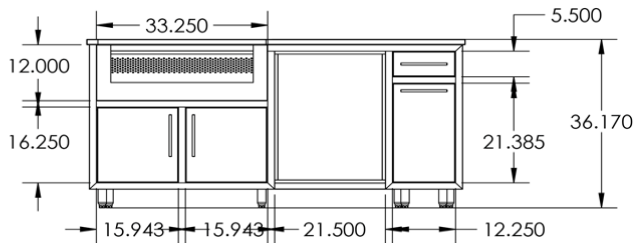

COASTAL

From Left to Right:

Gas Grill Base | 21.5"W x 33.625"H Refer Opening | Pull Out Waste Bin with Drawer

ITEM	ACCESSORIES
TBH	Towel Bar Handle (SPECIFY SIDE) ***Casters Not Available
COGI-73.5-TK	Toe Kick Kit
TOOLHOOK	Tool/Utensil Hook, Textured Black