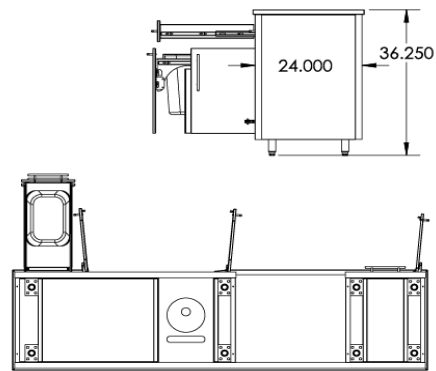

**CHALLENGER
DESIGNS**

COASTAL 93.125 WGRS