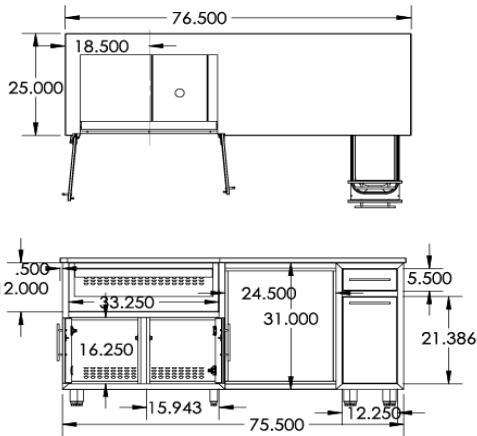

Casters not available on refrigerator units

Models and layouts are as is, no deviations or changes

COGI-64-KDDW

DIMENSIONS: 64"Wx36.25"Hx31"D

**CHALLENGER
DESIGNS**
COASTAL 64 KDDW

From Left to Right:

Ceramic Grill Base | Single Drawer Door Base | Pull out Waste Bin with Drawer

COGI-76.25-BDDG

DIMENSIONS: 76.25"Wx36.25"Hx 31"D

**CHALLENGER
DESIGNS**
COASTAL 76.25 BDDG

COASTAL

From Left to Right:

Burner Grill Base | Door Drawer Base | Grill Base

ITEM	ACCESSORIES
TBH	Towel Bar Handle (SPECIFY SIDE)
6CASTERS	2 Stationary, 2 Swiv, & 2 Swiv Locking
COGI-76.25-TK	Toe Kick Kit
TOOLHOOK	Tool/Utensil Hook, Textured Black

COGI-76.5-GRW
 (for 24" Refrigerator)

DIMENSIONS: 76.5"Wx36.25"Hx25"D

**CHALLENGER
 DESIGNS**
 COASTAL 76.5 GRW

From Left to Right:

**Gas Grill Base | 24.5"W x 33.625"H Refer Opening | Pull Out
 Waste Bin with Drawer**