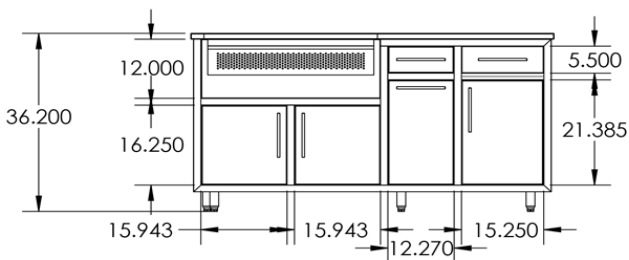

Casters not available on refrigerator units

Models and layouts are as is, no deviations or changes

COGI-64-KDDW

DIMENSIONS: 64"Wx36.25"Hx31"D

**CHALLENGER
DESIGNS**
COASTAL 64 KDDW

From Left to Right:

Ceramic Grill Base | Single Drawer Door Base | Pull out Waste Bin with Drawer

COGI-67.25-GWS

DIMENSIONS: 67.25"Wx36.25"Hx25"D

**CHALLENGER
DESIGNS**

COASTAL 67.25 GWS

COASTAL

From Left to Right:

Gas Grill Base | Pull Out Waste Bin with Drawer| Sink

ITEM	ACCESSORIES
TBH	Towel Bar Handle (SPECIFY SIDE)
6CASTERS	2 Stationary, 2 Swiv, & 2 Swiv Locking
COGI-67.25-TK	Toe Kick Kit
WTP	On Demand Water System
TOOLHOOK	Tool/Utensil Hook, Textured Black