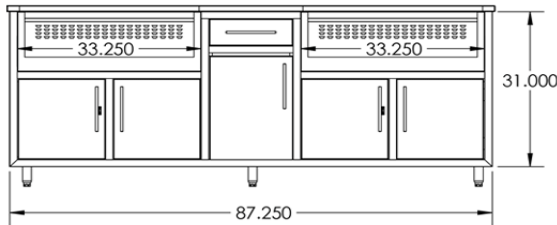

COGI-88.25-GDDG

DIMENSIONS: 88.25"Wx36.25"Hx 31"D

**CHALLENGER
DESIGNS**

COASTAL 88.25 GDDG

COASTAL

****NEED TO SPECIFY LEFT OR RIGHT PLACEMENT OF EACH APPLIANCE****

From Left to Right:

Gas Grill Base | Drawer Door Base | Gas Grill Base