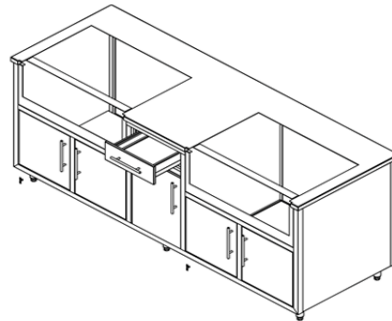

COGI-88.25-GDDG

DIMENSIONS: 88.25"Wx36.25"Hx 31"D

**CHALLENGER
DESIGNS**

COASTAL 88.25 GDDG

COASTAL

****NEED TO SPECIFY LEFT OR RIGHT PLACEMENT OF EACH APPLIANCE****

From Left to Right:

Gas Grill Base | Drawer Door Base | Gas Grill Base