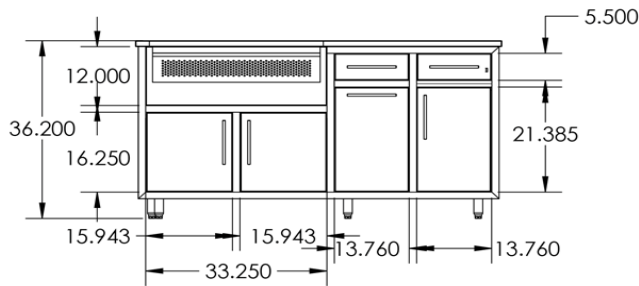

Casters not available on refrigerator units

Models and layouts are as is, no deviations or changes

COGI-64-KDDW

DIMENSIONS: 64"Wx36.25"Hx31"D

**CHALLENGER
DESIGNS**
COASTAL 64 KDDW

From Left to Right:

Ceramic Grill Base | Single Drawer Door Base | Pull out Waste Bin with Drawer

COGI-67.25-GWS

DIMENSIONS: 67.25"Wx36.25"Hx25"D

**CHALLENGER
DESIGNS**

COASTAL 67.25 GWS

COASTAL

From Left to Right:

Gas Grill Base | Pull Out Waste Bin with Drawer| Sink

ITEM	ACCESSORIES
TBH	Towel Bar Handle (SPECIFY SIDE)
6CASTERS	2 Stationary, 2 Swiv, & 2 Swiv Locking
COGI-67.25-TK	Toe Kick Kit
WTP	On Demand Water System
TOOLHOOK	Tool/Utensil Hook, Textured Black

COGI-67.25-GWDD

DIMENSIONS: 67.25"Wx36.25"Hx25"D

**CHALLENGER
DESIGNS**
COASTAL 67.25 GWDD

 **COASTAL**

**From Left to Right:
Gas Grill Base | Pull Out Waste Bin with Drawer| Single
Drawer Door Base**

ITEM	ACCESSORIES
TBH	Towel Bar Handle (SPECIFY SIDE)
6CASTERS	2 Stationary, 2 Swiv, & 2 Swiv Locking
COGI-67.25-TK	Toe Kick Kit
TOOLHOOK	Tool/Utensil Hook, Textured Black