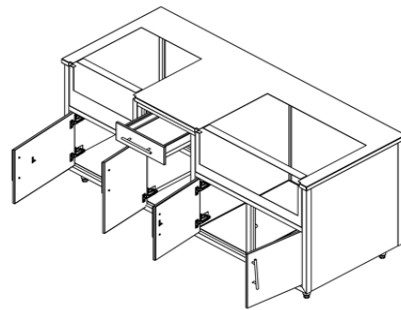

COGI-76.25-BDDG

DIMENSIONS: 76.25"Wx36.25"Hx 31"D

**CHALLENGER
DESIGNS**
COASTAL 76.25 BDDG

COASTAL

From Left to Right:

Burner Grill Base | Door Drawer Base | Grill Base

ITEM	ACCESSORIES
TBH	Towel Bar Handle (SPECIFY SIDE)
6CASTERS	2 Stationary, 2 Swiv, & 2 Swiv Locking
COGI-76.25-TK	Toe Kick Kit
TOOLHOOK	Tool/Utensil Hook, Textured Black