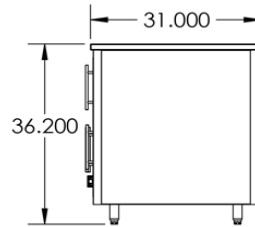

COASTAL

From Left to Right:

30" Ceramic Grill Base | Door Base| Gas Grill Base

Accommodates most Med/LG/XL Grills

ITEM	ACCESSORIES
TBH	Towel Bar Handle (SPECIFY SIDE)
6CASTERS	2 Stationary, 2 Swiv, & 2 Swiv Locking
COGI-83-TK	Toe Kick Kit
GRATEHANGER	Grate Hanger, Stainless Steel
TOOLHOOK	Tool/Utensil Hook, Textured Black