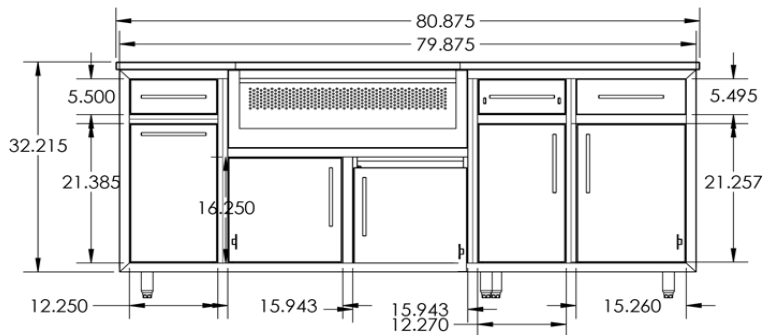

DIMENSIONS: 79.25"Wx36.25"Hx28"D

**CHALLENGER
DESIGNS**

COASTAL 79.25 LE

COASTAL

From Left to Right:

Drawer Door Base | 48" Gas Grill Base | Pull Out Waste Bin with Drawer

ITEM	ACCESSORIES
TBH	Towel Bar Handle (SPECIFY SIDE)
6CASTERS	2 Stationary, 2 Swiv, & 2 Swiv Locking
COGI-79.25-TK	Toe Kick Kit
TOOLHOOK	Tool/Utensil Hook, Textured Black

COGI-80.875-WGDDS

DIMENSIONS: 80.875"Wx36.25"Hx25"D

**CHALLENGER
DESIGNS**

COASTAL 80.875 WGDDS

 **COASTAL**

**From Left to Right:
Pull Out Waste Bin | Gas Grill Base | Single Drawer Door Base |
Sink Base**