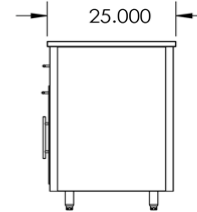

COASTAL

From Left to Right:

Gas Grill Base | 21.5"W x 33.625"H Refer Opening | Pull Out Waste Bin with Drawer

ITEM	ACCESSORIES
TBH	Towel Bar Handle (SPECIFY SIDE) ***Casters Not Available
COGI-73.5-TK	Toe Kick Kit
TOOLHOOK	Tool/Utensil Hook, Textured Black