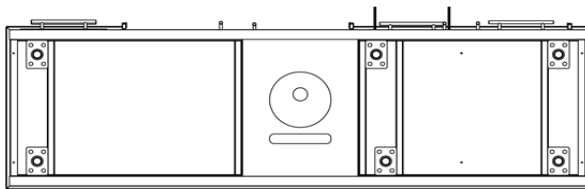

COGI-80.875-WGDDS

DIMENSIONS: 80.875"Wx36.25"Hx25"D

**CHALLENGER
DESIGNS**

COASTAL 80.875 WGDDS

COASTAL

**From Left to Right:
Pull Out Waste Bin | Gas Grill Base | Single Drawer Door Base |
Sink Base**

ITEM	ACCESSORIES
TBH	Towel Bar Handle (SPECIFY SIDE)
6CASTERS	2 Stationary, 2 Swiv, & 2 Swiv Locking
COGI-80.875-TK	Toe Kick Kit
WTP	On Demand Water System
TOOLHOOK	Tool/Utensil Hook, Textured Black