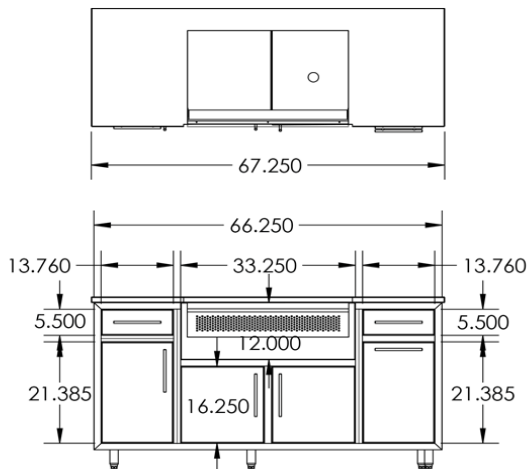

Casters not available on refrigerator units

Models and layouts are as is, no deviations or changes

COGI-64-KDDW

DIMENSIONS: 64"Wx36.25"Hx31"D

**CHALLENGER
DESIGNS**
COASTAL 64 KDDW

From Left to Right:

Ceramic Grill Base | Single Drawer Door Base | Pull out Waste Bin with Drawer

COGI-67.25-GWS

DIMENSIONS: 67.25"Wx36.25"Hx25"D

**CHALLENGER
DESIGNS**

COASTAL 67.25 GWS

COASTAL

From Left to Right:

Gas Grill Base | Pull Out Waste Bin with Drawer| Sink

ITEM	ACCESSORIES
TBH	Towel Bar Handle (SPECIFY SIDE)
6CASTERS	2 Stationary, 2 Swiv, & 2 Swiv Locking
COGI-67.25-TK	Toe Kick Kit
WTP	On Demand Water System
TOOLHOOK	Tool/Utensil Hook, Textured Black

COGI-67.25-GWDD

DIMENSIONS: 67.25"Wx36.25"Hx25"D

**CHALLENGER
DESIGNS**
COASTAL 67.25 GWDD

 **COASTAL**

**From Left to Right:
Gas Grill Base | Pull Out Waste Bin with Drawer| Single
Drawer Door Base**

ITEM	ACCESSORIES
TBH	Towel Bar Handle (SPECIFY SIDE)
6CASTERS	2 Stationary, 2 Swiv, & 2 Swiv Locking
COGI-67.25-TK	Toe Kick Kit
TOOLHOOK	Tool/Utensil Hook, Textured Black

COGI-67.25-DDGW

DIMENSIONS: 67.25"Wx36.25"Hx25"D

**CHALLENGER
DESIGNS**

COASTAL 67.25 DDGW

 **COASTAL**

From Left to Right:

Single Drawer Door Base | Base Gas Grill Base | Pull Out Waste Bin with Drawer

ITEM	ACCESSORIES
TBH	Towel Bar Handle (SPECIFY SIDE)
6CASTERS	2 Stationary, 2 Swiv, & 2 Swiv Locking
COGI-67.25-TK	Toe Kick Kit
TOOLHOOK	Tool/Utensil Hook, Textured Black