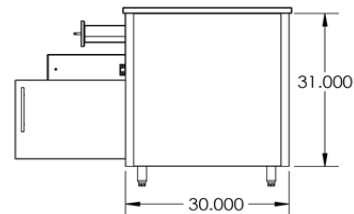

COASTAL

From Left to Right:

Grill Base | Door Drawer Base | Burner Base

ITEM	ACCESSORIES
TBH	Towel Bar Handle (SPECIFY SIDE)
6CASTERS	2 Stationary, 2 Swiv, & 2 Swiv Locking
COGI-76.25-TK	Toe Kick Kit
TOOLHOOK	Tool/Utensil Hook, Textured Black