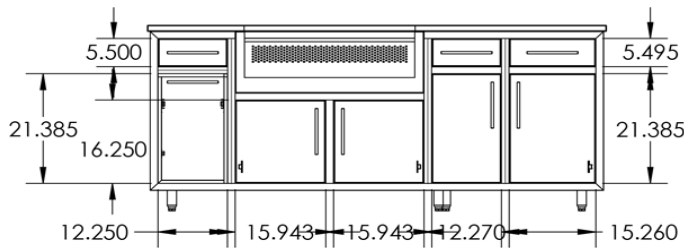

COGI-80.875-WGDDS

DIMENSIONS: 80.875"Wx36.25"Hx25"D

**CHALLENGER
DESIGNS**

COASTAL 80.875 WGDDS

 **COASTAL**

**From Left to Right:
Pull Out Waste Bin | Gas Grill Base | Single Drawer Door Base |
Sink Base**

DIMENSIONS: 80.875"Wx36.25"Hx25"D

**CHALLENGER
DESIGNS**

COASTAL 80.875 WGDDDD

 **COASTAL**

From Left to Right:

**Pull Out Waste Bin with Drawer | Gas Grill Base | Single
Drawer Door Base | Single Drawer Door**