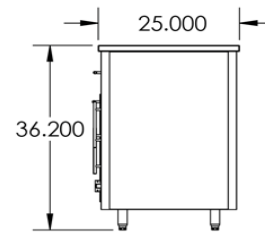

COGI-90.125-WGRS

(for 21" Refrigerator)

DIMENSIONS: 90.125"Wx36.25"Hx25"D

**CHALLENGER
DESIGNS**

COASTAL 90.125 WGRS

COASTAL

From Left to Right:

**Pull Out Waste Bin with Drawer | Gas Grill Base | 21.5"W x
33.625"H Refer Opening | Sink Base**

DIMENSIONS: 90.125"Wx36.25"Hx25"D

**CHALLENGER
 DESIGNS**

COASTAL 90.125 WGRDD

COASTAL

**From Left to Right:
 Pull Out Waste Bin with Drawer | Gas Grill Base | 21.5"W x
 33.625"H Refer Opening | Single Drawer Door Base**