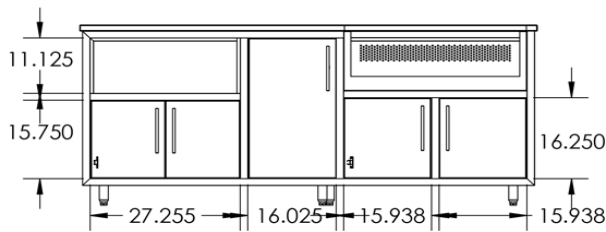

COGI-83-KDG

DIMENSIONS: 83"Wx36.25"Hx31"D

CHALLENGER
DESIGNS

COASTAL 83 KDG