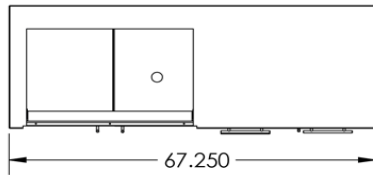

Casters not available on refrigerator units

Models and layouts are as is, no deviations or changes

COGI-64-KDDW

DIMENSIONS: 64"Wx36.25"Hx31"D

**CHALLENGER
DESIGNS**
COASTAL 64 KDDW

From Left to Right:

Ceramic Grill Base | Single Drawer Door Base | Pull out Waste Bin with Drawer

COGI-67.25-GWS

DIMENSIONS: 67.25"Wx36.25"Hx25"D

**CHALLENGER
DESIGNS**

COASTAL 67.25 GWS

COASTAL

From Left to Right:

Gas Grill Base | Pull Out Waste Bin with Drawer| Sink

ITEM	ACCESSORIES
TBH	Towel Bar Handle (SPECIFY SIDE)
6CASTERS	2 Stationary, 2 Swiv, & 2 Swiv Locking
COGI-67.25-TK	Toe Kick Kit
WTP	On Demand Water System
TOOLHOOK	Tool/Utensil Hook, Textured Black

COGI-67.25-GWDD

DIMENSIONS: 67.25"Wx36.25"Hx25"D

**CHALLENGER
DESIGNS**
COASTAL 67.25 GWDD

 **COASTAL**

**From Left to Right:
Gas Grill Base | Pull Out Waste Bin with Drawer| Single
Drawer Door Base**

ITEM	ACCESSORIES
TBH	Towel Bar Handle (SPECIFY SIDE)
6CASTERS	2 Stationary, 2 Swiv, & 2 Swiv Locking
COGI-67.25-TK	Toe Kick Kit
TOOLHOOK	Tool/Utensil Hook, Textured Black