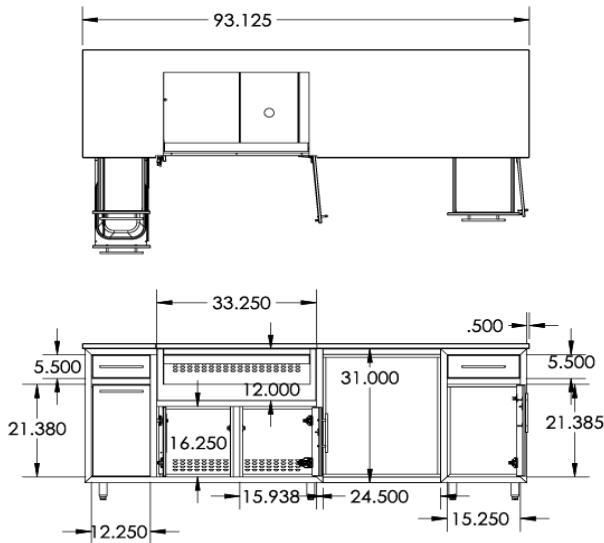

DIMENSIONS: 90.125"Wx36.25"Hx25"D

**CHALLENGER
 DESIGNS**

COASTAL 90.125 WGRDD

COASTAL

**From Left to Right:
 Pull Out Waste Bin with Drawer | Gas Grill Base | 21.5"W x
 33.625"H Refer Opening | Single Drawer Door Base**

**CHALLENGER
DESIGNS**

COASTAL 93.125 WGRS

 **COASTAL**

From Left to Right:

**Pull Out Waste Bin with Drawer | Gas Grill Base | 24.5"W x
33.625"H Refer Opening | Sink Base**

ITEM	ACCESSORIES
TBH	Towel Bar Handle (SPECIFY SIDE)
***Casters Not Available	
COGI-93.125-TK	Toe Kick Kit
WTP	On Demand Water System
TOOLHOOK	Tool/Utensil Hook, Textured Black

COGI-93.125-WGRDD

(for 24" Refrigerator)

DIMENSIONS: 93.125"Wx36.25"Hx25"D

CHALLENGER DESIGNS

COASTAL 93.125 WGRDD

From Left to Right:

**Pull Out Waste Bin with Drawer | Gas Grill Base | 24.5"W x
33.625"H Refer Opening | Single Drawer Door Base**