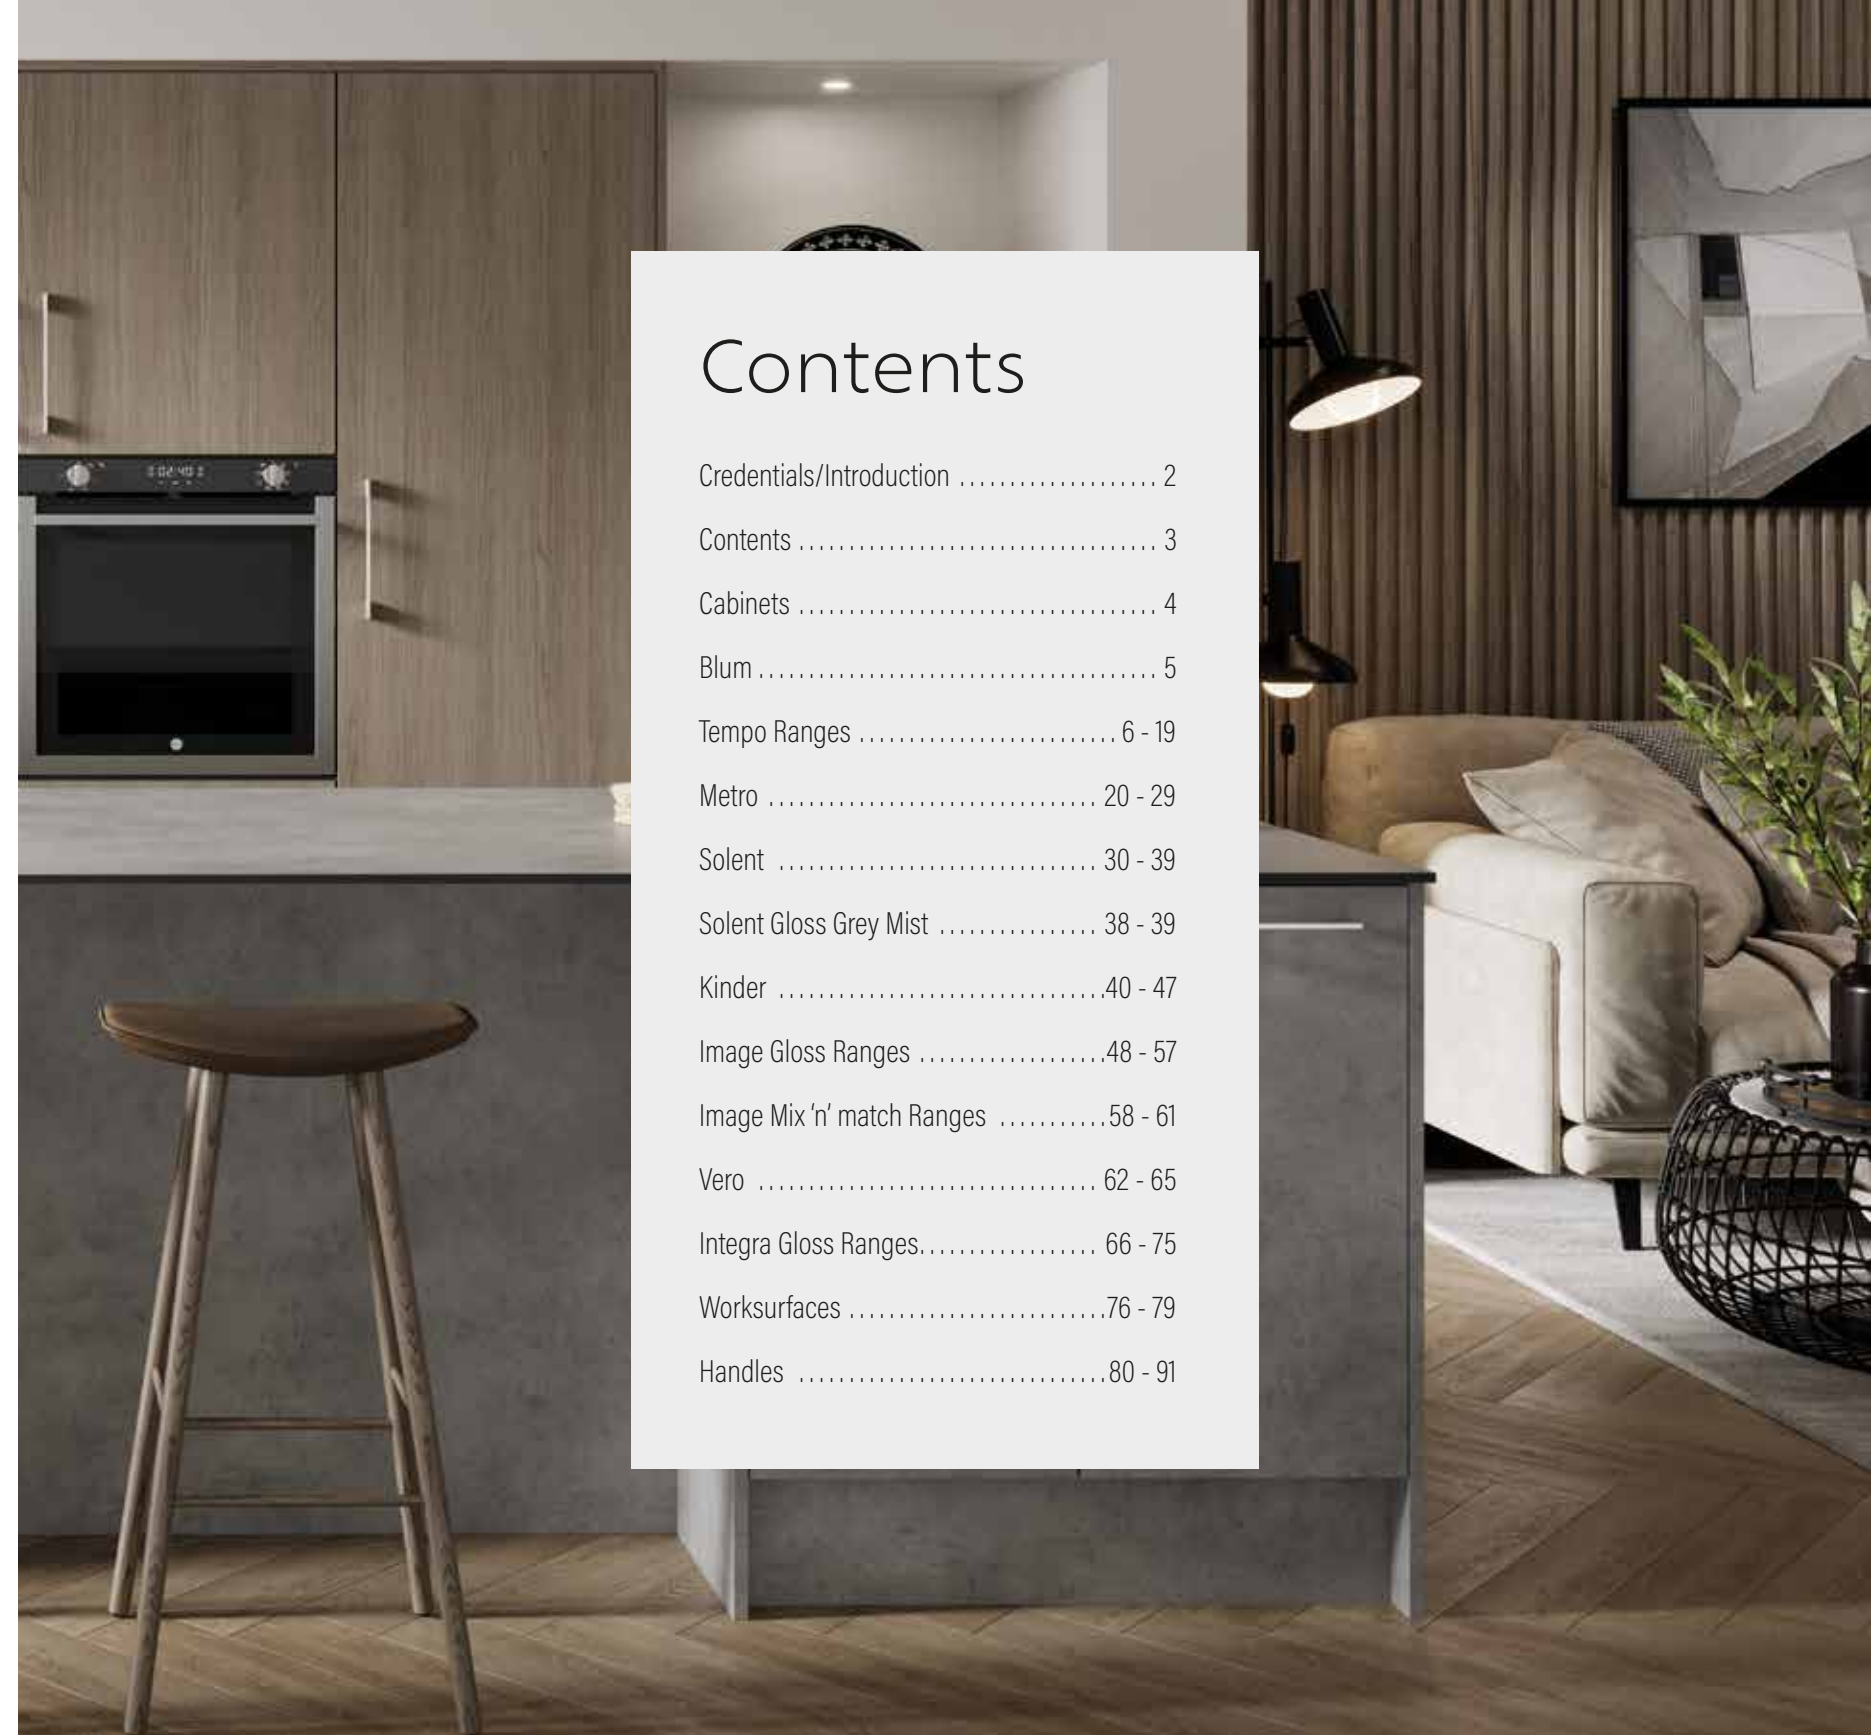

Guarantee

Eco Kitchens are guaranteed for up to 15 years.
Precise details are available at www.jjopl.com.

Contents

Credentials/Introduction	2
Contents	3
Cabinets	4
Blum	5
Tempo Ranges	6 - 19
Metro	20 - 29
Solent	30 - 39
Solent Gloss Grey Mist	38 - 39
Kinder	40 - 47
Image Gloss Ranges	48 - 57
Image Mix 'n' match Ranges	58 - 61
Vero	62 - 65
Integra Gloss Ranges	66 - 75
Worksurfaces	76 - 79
Handles	80 - 91