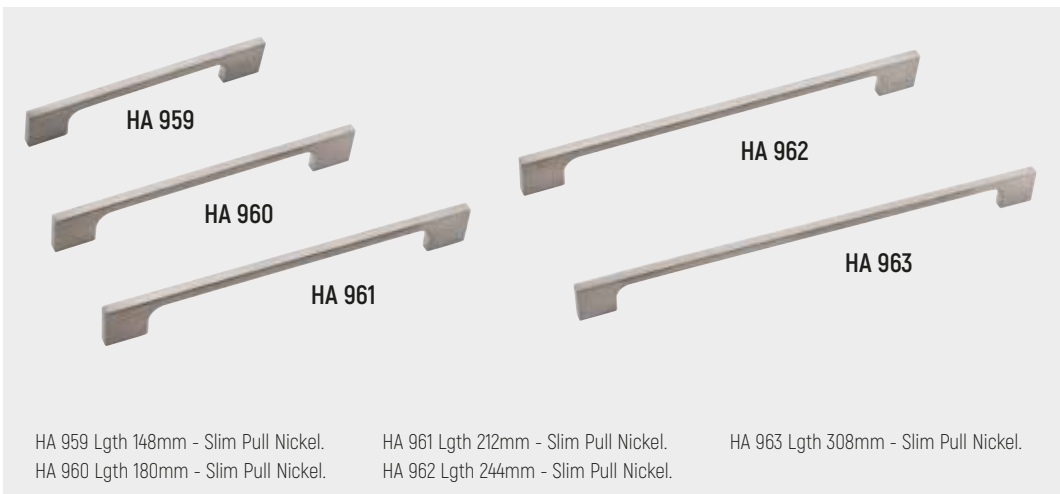

HA 943 Lgth 94mm - Studded Shell Chrome.
HA 944 Lgth 94mm - Studded Shell Nickel.

HA 954 Lgth 148mm - Slim Pull Chrome.
HA 955 Lgth 180mm - Slim Pull Chrome.

HA 956 Lgth 212mm - Slim Pull Chrome.
HA 957 Lgth 244mm - Slim Pull Chrome.

HA 966 Lgth 167mm - Square D Chrome.
HA 967 Lgth 236mm - Square D Chrome.
HA 968 Lgth 327mm - Square D Chrome.

HA 959 Lgth 148mm - Slim Pull Nickel.
HA 960 Lgth 180mm - Slim Pull Nickel.

HA 961 Lgth 212mm - Slim Pull Nickel.
HA 962 Lgth 244mm - Slim Pull Nickel.

HA 963 Lgth 308mm - Slim Pull Nickel.