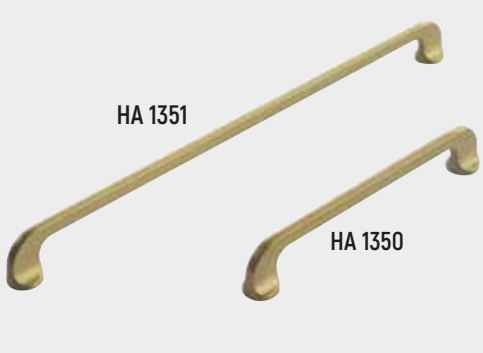

HA 1280 Lgth 134mm - D Pull Chrome.
HA 1281 Lgth 166mm - D Pull Chrome.

HA 1285 Lgth 241mm - D Pull Satin Brushed Nickel.
HA 1286 Lgth 385mm - D Pull Satin Brushed Nickel.

HA 1290 Lgth 241mm - D Pull Bright Brushed Nickel.
HA 1291 Lgth 385mm - D Pull Bright Brushed Nickel.

HA 1330 Lgth 38mm - Knob Antique Copper.
HA 1331 Lgth 144mm - D Antique Copper.
HA 1332 Lgth 143mm - D Antique Copper.

HA 1335 Lgth 143mm - D Antique Copper.
HA 1336 Lgth 175mm - D Antique Copper.

HA 1340 Lgth 143mm - Bow Antique Copper.
HA 1341 Lgth 175mm - Bow Antique Copper.

HA 1295 Lgth 202mm - D Pjotr Satin Brushed Nickel.
HA 1296 Lgth 234mm - D Pjotr Satin Brushed Nickel.

HA 1297 Lgth 266mm - D Pjotr Satin Brushed Nickel.
HA 1298 Lgth 394mm - D Pjotr Satin Brushed Nickel.

HA 1300 Lgth 202mm - D Pjotr Bright Chrome.
HA 1301 Lgth 234mm - D Pjotr Bright Chrome.

HA 1302 Lgth 266mm - D Pjotr Bright Chrome.
HA 1303 Lgth 394mm - D Pjotr Bright Chrome.

HA 1345 Length 180mm - Square D Gold
HA 1346 Length 340mm - Square D Gold