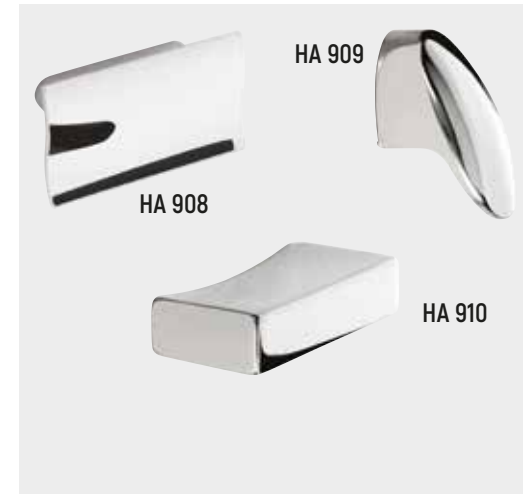

HA 800. Lgth 120mm - Plaid Strap - Pewter.
 HA 801. Lgth 55mm - Oval Plaid Knob - Pewter.

HA 805. Lgth 60mm - Square Knob - Chrome.
 HA 806. Lgth 60mm - Square Knob - Brushed Nickel.

HA 870 Lgth 50mm - Oblong Diamante Knob Chrome.
 HA 871 Lgth 30mm - Cutout Diamante Knob Chrome.
 HA 872 Lgth 94mm - Cutout Diamante Strap Chrome.

HA 920 Lgth 28mm - Scroll Knob Nickel.
 HA 921 Lgth 144mm - Scroll Pull Nickel.
 HA 922 Lgth 174mm - Scroll Pull Nickel.

HA 923 Lgth 72mm - Open D Pull Nickel.
 HA 924 Lgth 200mm - Open D Pull Nickel.

HA 925 Lgth 72mm - Open D Pull Chrome.
 HA 926 Lgth 200mm - Open D Pull Chrome.

HA 901 Lgth 77mm - Tongue Pull - Chrome.
 HA 902 Lgth 51mm - Rectangle Hook - Chrome.
 HA 903 Lgth 136mm - 128 D Pull - Chrome.

HA 904 Lgth 32mm - Square Knob - Chrome.
 HA 905 Lgth 17mm - Barrel Knob - Chrome.
 HA 906 Lgth 138mm - 96 Bow - Chrome.