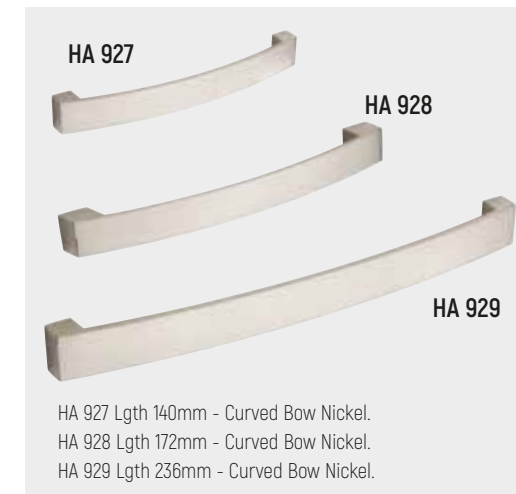

HA 800. Lgth 120mm - Plaid Strap - Pewter.
 HA 801. Lgth 55mm - Oval Plaid Knob - Pewter.

HA 805. Lgth 60mm - Square Knob - Chrome.
 HA 806. Lgth 60mm - Square Knob - Brushed Nickel.

HA 870 Lgth 50mm - Oblong Diamante Knob Chrome.
 HA 871 Lgth 30mm - Cutout Diamante Knob Chrome.
 HA 872 Lgth 94mm - Cutout Diamante Strap Chrome.

HA 920 Lgth 28mm - Scroll Knob Nickel.
 HA 921 Lgth 144mm - Scroll Pull Nickel.
 HA 922 Lgth 174mm - Scroll Pull Nickel.

HA 923 Lgth 72mm - Open D Pull Nickel.
 HA 924 Lgth 200mm - Open D Pull Nickel.

HA 925 Lgth 72mm - Open D Pull Chrome.
 HA 926 Lgth 200mm - Open D Pull Chrome.

HA 901 Lgth 77mm - Tongue Pull - Chrome.
 HA 902 Lgth 51mm - Rectangle Hook - Chrome.
 HA 903 Lgth 136mm - 128 D Pull - Chrome.

HA 904 Lgth 32mm - Square Knob - Chrome.
 HA 905 Lgth 17mm - Barrel Knob - Chrome.
 HA 906 Lgth 138mm - 96 Bow - Chrome.

HA 908 Lgth 138mm - Curved Bow Chrome.
 HA 909 Lgth 138mm - Curved Bow Chrome.
 HA 910 Lgth 138mm - Curved Bow Chrome.

HA 927 Lgth 140mm - Curved Bow Nickel.
 HA 928 Lgth 172mm - Curved Bow Nickel.
 HA 929 Lgth 236mm - Curved Bow Nickel.