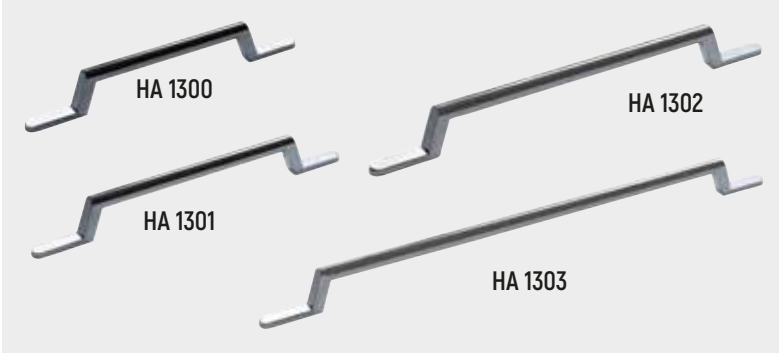

HA 1300 Lgth 202mm - D Pjotr Bright Chrome.
HA 1301 Lgth 234mm - D Pjotr Bright Chrome.

HA 1302 Lgth 266mm - D Pjotr Bright Chrome.
HA 1303 Lgth 394mm - D Pjotr Bright Chrome.