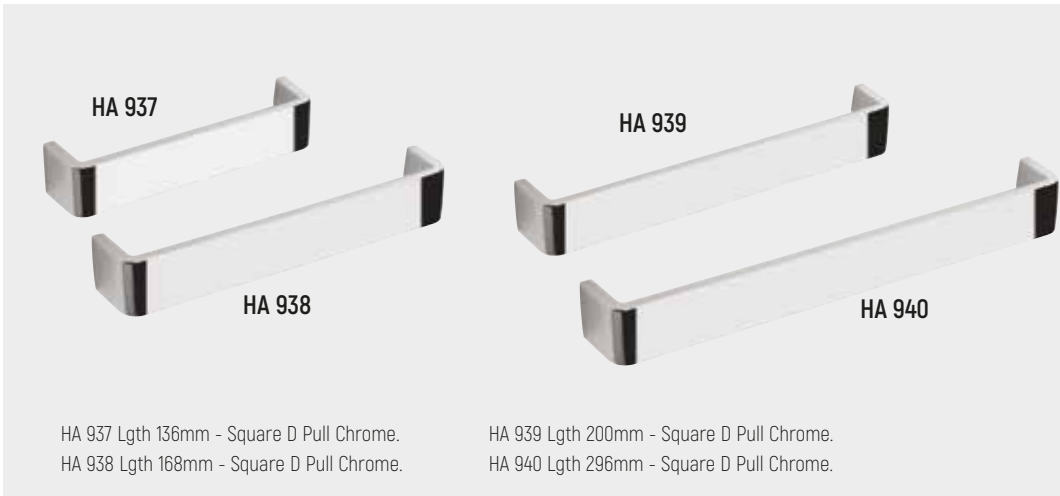

HA 901 Lgth 77mm - Tongue Pull - Chrome.
 HA 902 Lgth 51mm - Rectangle Hook - Chrome.
 HA 903 Lgth 136mm - 128 D Pull - Chrome.

HA 904 Lgth 32mm - Square Knob - Chrome.
 HA 905 Lgth 17mm - Barrel Knob - Chrome.
 HA 906 Lgth 138mm - 96 Bow - Chrome.

HA 908 Lgth 138mm - Curved Bow Chrome.
 HA 909 Lgth 138mm - Curved Bow Chrome.
 HA 910 Lgth 138mm - Curved Bow Chrome.

HA 927 Lgth 140mm - Curved Bow Nickel.
 HA 928 Lgth 172mm - Curved Bow Nickel.
 HA 929 Lgth 236mm - Curved Bow Nickel.

HA 930 Lgth 140mm - Curved Bow Chrome.
 HA 931 Lgth 172mm - Curved Bow Chrome.
 HA 932 Lgth 236mm - Curved Bow Chrome.

HA 934 Lgth 168mm - Square D Pull Nickel.
 HA 935 Lgth 200mm - Square D Pull Nickel.
 HA 936 Lgth 296mm - Square D Pull Nickel.