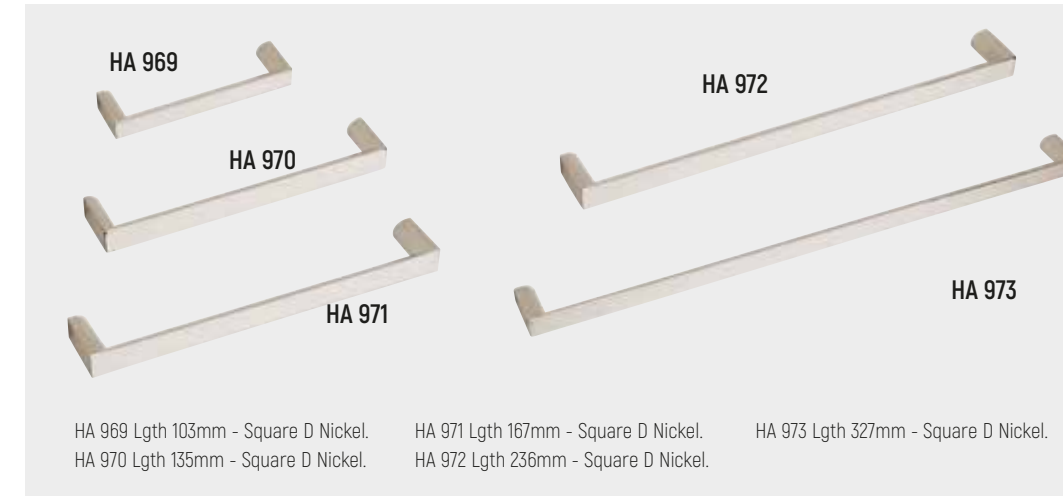

HA 908 Lgth 138mm - Curved Bow Chrome.
 HA 909 Lgth 138mm - Curved Bow Chrome.
 HA 910 Lgth 138mm - Curved Bow Chrome.

HA 927 Lgth 140mm - Curved Bow Nickel.
 HA 928 Lgth 172mm - Curved Bow Nickel.
 HA 929 Lgth 236mm - Curved Bow Nickel.

HA 930 Lgth 140mm - Curved Bow Chrome.
 HA 931 Lgth 172mm - Curved Bow Chrome.
 HA 932 Lgth 236mm - Curved Bow Chrome.

HA 934 Lgth 168mm - Square D Pull Nickel.
 HA 935 Lgth 200mm - Square D Pull Nickel.
 HA 936 Lgth 296mm - Square D Pull Nickel.

HA 937 Lgth 136mm - Square D Pull Chrome.
HA 938 Lgth 168mm - Square D Pull Chrome.

HA 939 Lgth 200mm - Square D Pull Chrome.
HA 940 Lgth 296mm - Square D Pull Chrome.

HA 941. Lgth 198mm - Split Pull Nickel.
HA 942. Lgth 156mm - L Cranked Pull Nickel.