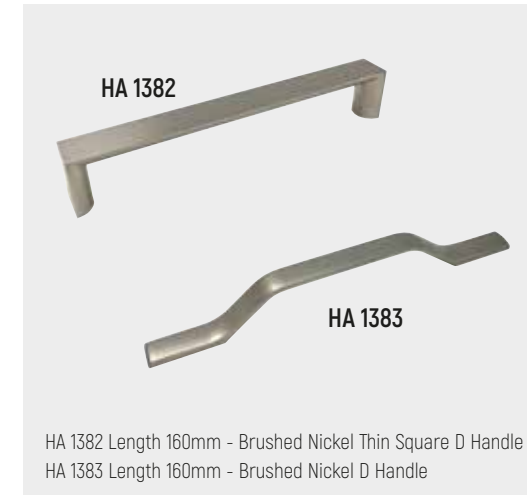

HA 1300 Lgth 202mm - D Pjotr Bright Chrome.
HA 1301 Lgth 234mm - D Pjotr Bright Chrome.

HA 1302 Lgth 266mm - D Pjotr Bright Chrome.
HA 1303 Lgth 394mm - D Pjotr Bright Chrome.

HA 1345 Length 180mm - Square D Gold
HA 1346 Length 340mm - Square D Gold

HA 1350 Length 180mm - Square D Gold
HA 1351 Length 340mm - Square D Gold

HA 1352 Length 180mm - Square D Brushed Nickel
HA 1353 Length 340mm - Square D Brushed Nickel

HA 1354 Length 180mm - Square D Pewter
HA 1355 Length 340mm - Square D Pewter

HA 1360 Length 168mm - Square D Gold
HA 1361 Length 168mm - Square D Brushed Nickel

HA 1382 Length 160mm - Brushed Nickel Thin Square D Handle
HA 1383 Length 160mm - Brushed Nickel D Handle

HA 1394 Length 128mm - Matt Black D Handle.
HA 1395 Length 160mm - Matt Black D Handle.

HA 1396 Length 192mm - Matt Black D Handle.
HA 1397 Length 256mm Matt Black D Handle.

HA 1398 Length 320mm Matt Black D Handle.

HA 1387 Length 128mm - Polished Chrome D Handle.
HA 1388 Length 160mm - Polished Chrome D Handle.
HA 1389 Length 192mm - Polished Chrome D Handle.