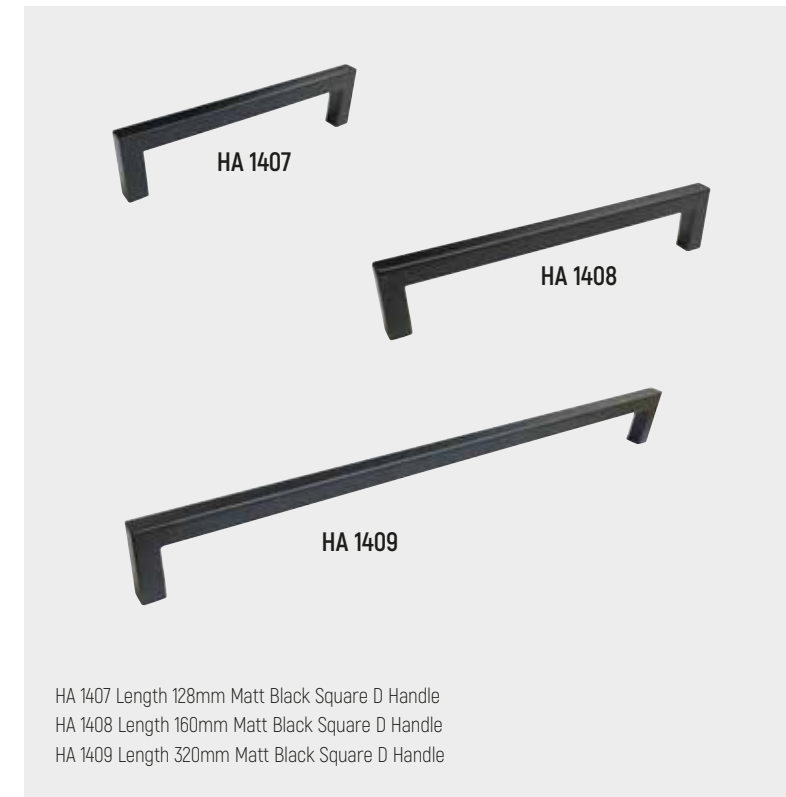

HA 1360 Length 168mm - Square D Gold
HA 1361 Length 168mm - Square D Brushed Nickel

HA 1382 Length 160mm - Brushed Nickel Thin Square D Handle
HA 1383 Length 160mm - Brushed Nickel D Handle

HA 1394 Length 128mm - Matt Black D Handle.
HA 1395 Length 160mm - Matt Black D Handle.

HA 1396 Length 192mm - Matt Black D Handle.
HA 1397 Length 256mm Matt Black D Handle.

HA 1398 Length 320mm Matt Black D Handle.

HA 1387 Length 128mm - Polished Chrome D Handle.
HA 1388 Length 160mm - Polished Chrome D Handle.
HA 1389 Length 192mm - Polished Chrome D Handle.

HA 1390 Length 256mm Polished Chrome D Handle.
HA 1391 Length 320mm Polished Chrome D Handle.

HA 1392 Length 160mm - Brushed Antique Copper D Handle
HA 1393 Length 160mm - Black Nickel Square Frame Handle