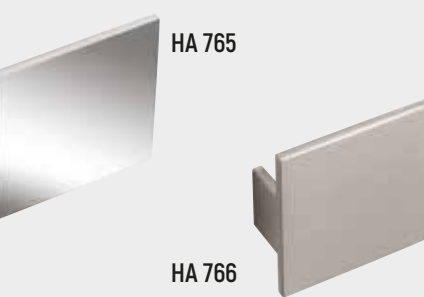

HA 915 Lgth 168mm - D Pull Titanium.
HA 917 Lgth 296mm - D Pull Titanium.

HA 765. Lgth 75mm - Square Knob Polished Chrome.
HA 766. Lgth 75mm - Square Knob Brushed Steel.