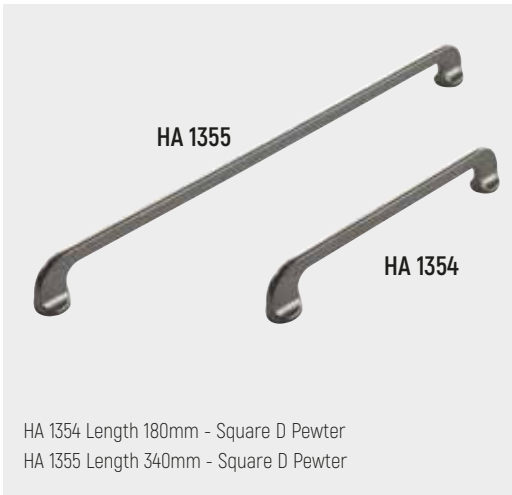

HA 1300 Lgth 202mm - D Pjotr Bright Chrome.
HA 1301 Lgth 234mm - D Pjotr Bright Chrome.

HA 1302 Lgth 266mm - D Pjotr Bright Chrome.
HA 1303 Lgth 394mm - D Pjotr Bright Chrome.

HA 1345 Length 180mm - Square D Gold
HA 1346 Length 340mm - Square D Gold

HA 1350 Length 180mm - Square D Gold
HA 1351 Length 340mm - Square D Gold

HA 1352 Length 180mm - Square D Brushed Nickel
HA 1353 Length 340mm - Square D Brushed Nickel

HA 1354 Length 180mm - Square D Pewter
HA 1355 Length 340mm - Square D Pewter

HA 1360 Length 168mm - Square D Gold
HA 1361 Length 168mm - Square D Brushed Nickel

HA 1382 Length 160mm - Brushed Nickel Thin Square D Handle
HA 1383 Length 160mm - Brushed Nickel D Handle

HA 1394 Length 128mm - Matt Black D Handle.
HA 1395 Length 160mm - Matt Black D Handle.