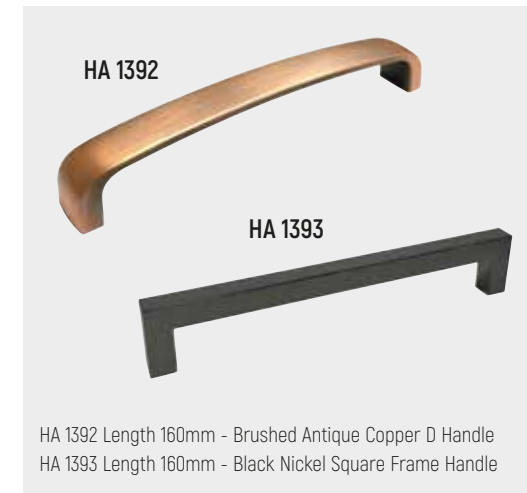

HA 1350 Length 180mm - Square D Gold
HA 1351 Length 340mm - Square D Gold

HA 1352 Length 180mm - Square D Brushed Nickel
HA 1353 Length 340mm - Square D Brushed Nickel

HA 1354 Length 180mm - Square D Pewter
HA 1355 Length 340mm - Square D Pewter

HA 1360 Length 168mm - Square D Gold
HA 1361 Length 168mm - Square D Brushed Nickel

HA 1382 Length 160mm - Brushed Nickel Thin Square D Handle
HA 1383 Length 160mm - Brushed Nickel D Handle

HA 1394 Length 128mm - Matt Black D Handle.
HA 1395 Length 160mm - Matt Black D Handle.

HA 1396 Length 192mm - Matt Black D Handle.
HA 1397 Length 256mm Matt Black D Handle.

HA 1398 Length 320mm Matt Black D Handle.

HA 1387 Length 128mm - Polished Chrome D Handle.
HA 1388 Length 160mm - Polished Chrome D Handle.
HA 1389 Length 192mm - Polished Chrome D Handle.

HA 1390 Length 256mm Polished Chrome D Handle.
HA 1391 Length 320mm Polished Chrome D Handle.

HA 1392 Length 160mm - Brushed Antique Copper D Handle
HA 1393 Length 160mm - Black Nickel Square Frame Handle