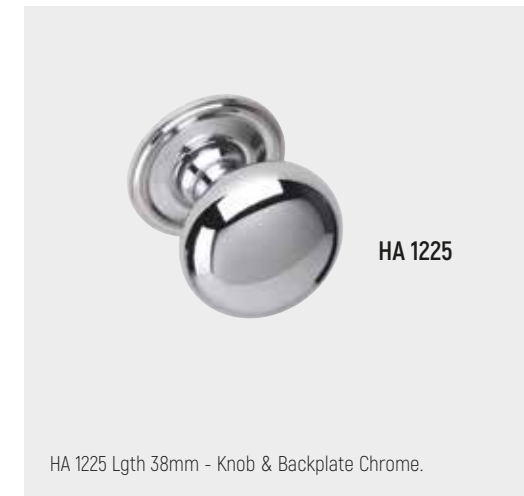

HA 959 Lgth 148mm - Slim Pull Nickel.
HA 960 Lgth 180mm - Slim Pull Nickel.

HA 961 Lgth 212mm - Slim Pull Nickel.
HA 962 Lgth 244mm - Slim Pull Nickel.

HA 963 Lgth 308mm - Slim Pull Nickel.

HA 966 Lgth 167mm - Square D Chrome.
HA 967 Lgth 236mm - Square D Chrome.
HA 968 Lgth 327mm - Square D Chrome.

HA 1020 Lgth 176mm - Bowed Strap Square Nickel.

HA 1021 Lgth 405mm - Bowed Strap Square Nickel.

HA 1022 Lgth 498mm - Bowed Strap Square Nickel.

There are 15 optional widths available from 147mm wide to 1197mm wide.
Codes 1250 - 1263 are rear fixing. All are Miami Trim Stainless Steel effect.