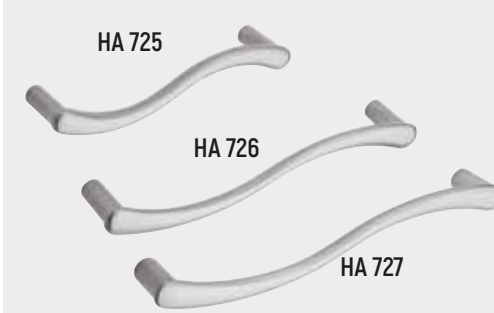

HA 700. Lgth 155mm - Tapered Bow Matt Chrome.
HA 701. Lgth 290mm - Tapered Bow Matt Chrome.

HA 725 Lgth 106mm - S - Wave Brushed Steel.
HA 726 Lgth 140mm - S - Wave Brushed Steel.
HA 727 Lgth 174mm - S - Wave Brushed Steel.