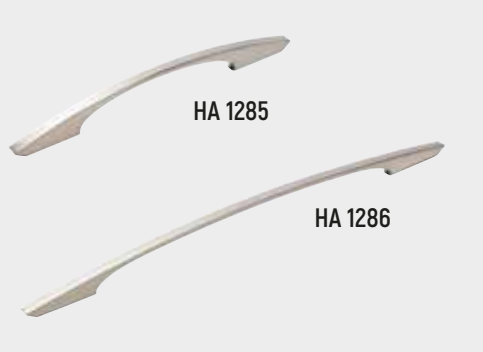

HA 1285 Lgth 241mm - D Pull Satin Brushed Nickel.
HA 1286 Lgth 385mm - D Pull Satin Brushed Nickel.