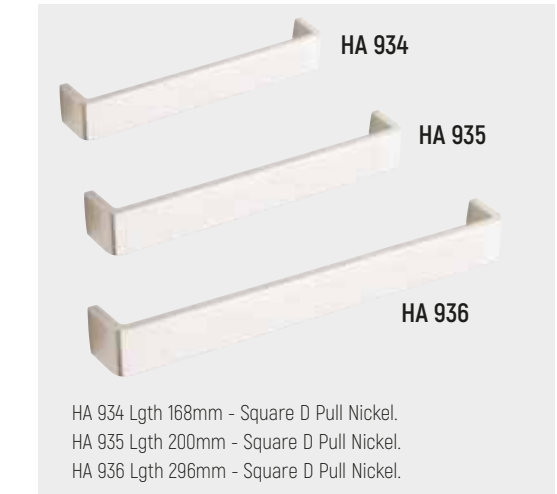

HA 925 Lgth 72mm - Open D Pull Chrome.
HA 926 Lgth 200mm - Open D Pull Chrome.

HA 1030 Lgth 50mm - Rear Fix Trim Chrome.
HA 1031 Lgth 146mm - Rear Fix Trim Chrome.
HA 1032 Lgth 210mm - Rear Fix Trim Chrome.
HA 1033 Lgth 338mm - Rear Fix Trim Chrome.

HA 934 Lgth 168mm - Square D Pull Nickel.
HA 935 Lgth 200mm - Square D Pull Nickel.
HA 936 Lgth 296mm - Square D Pull Nickel.