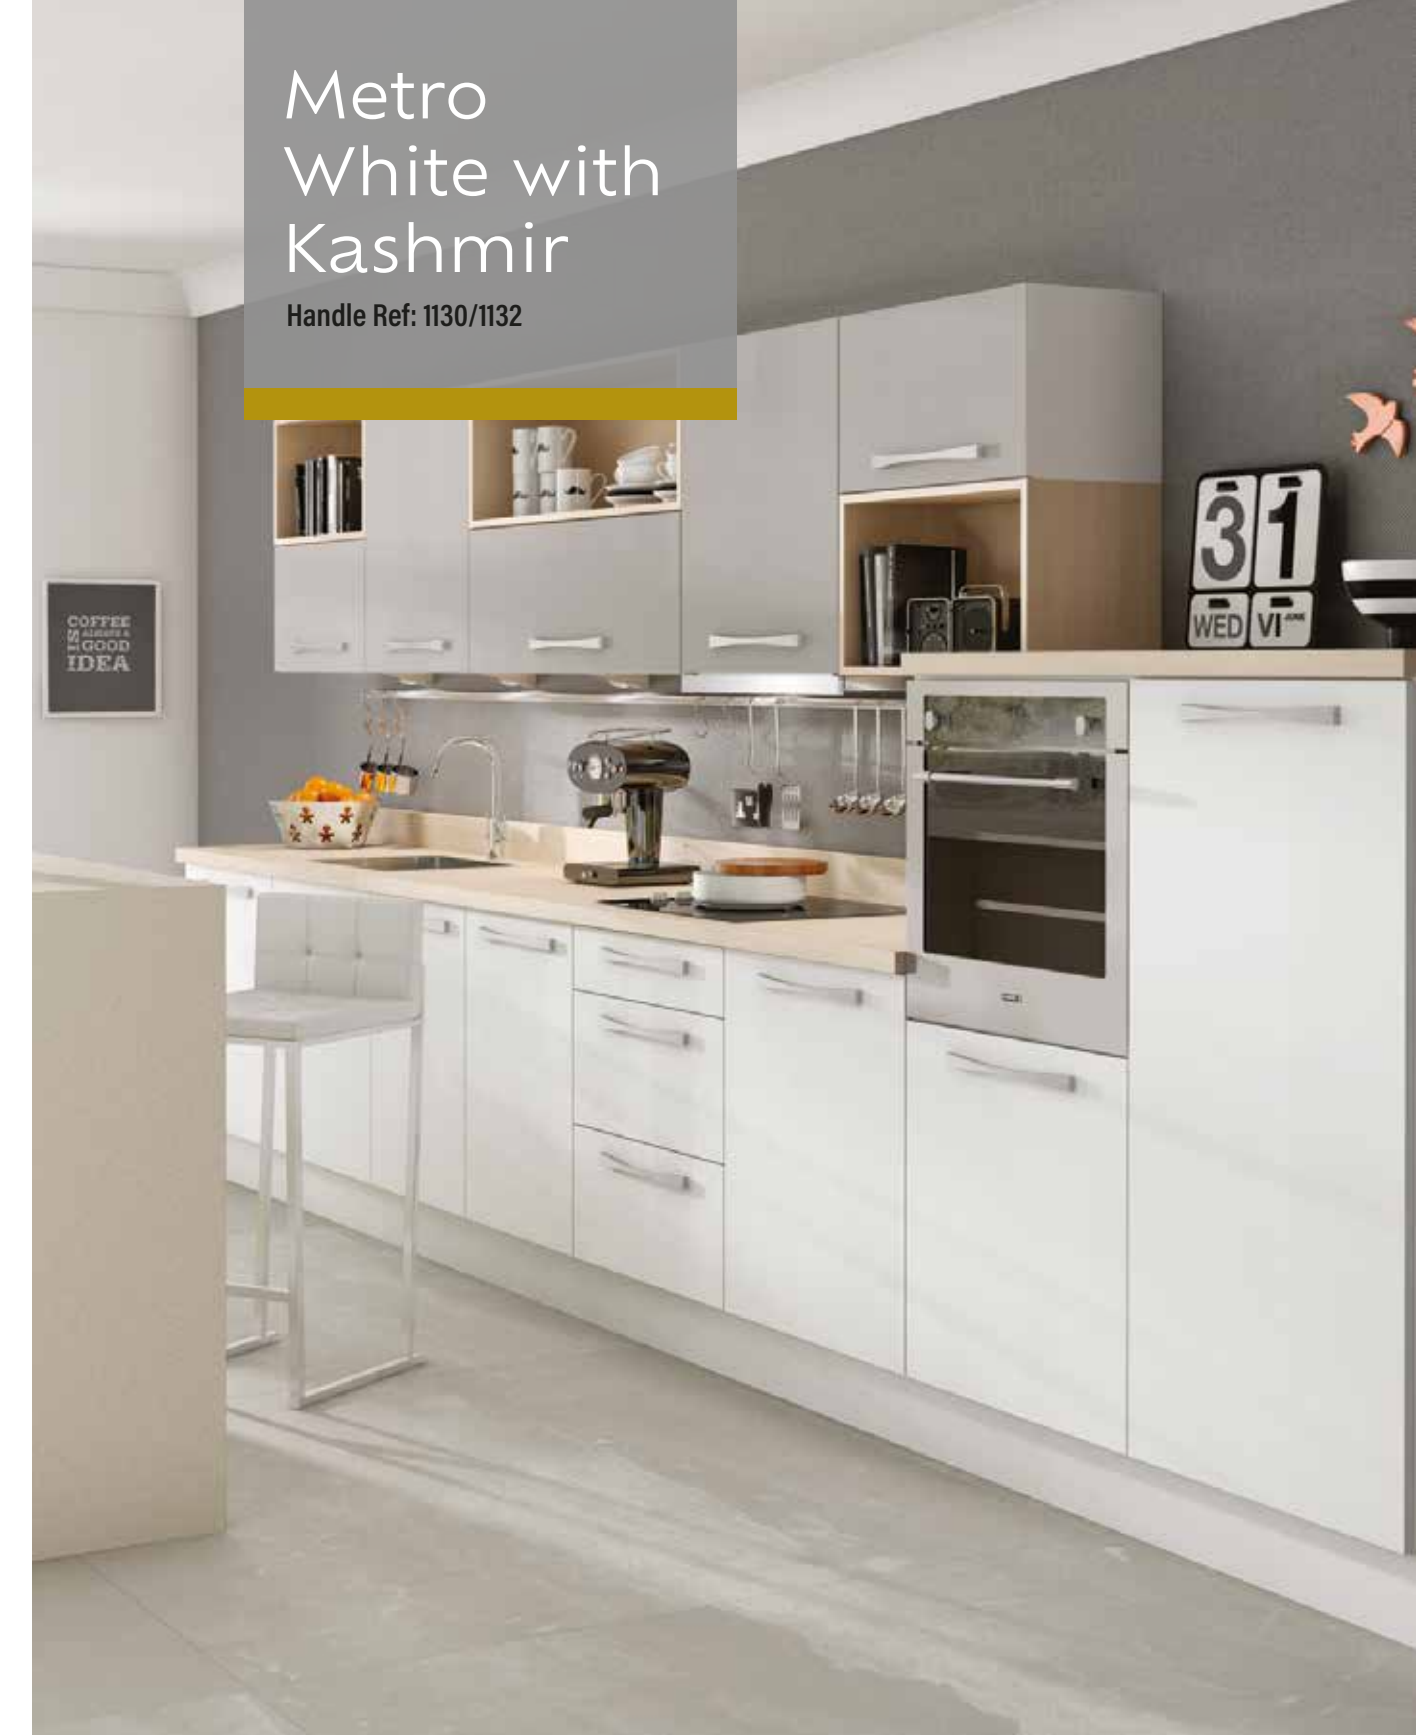

Handle Ref: 1130/1132

Metro White with Kashmir

Handle Ref: 1130/1132

Solent

Solent offers a combination of elegance and sophistication. This soft modern Shaker styled kitchen, with its clean lines and shallow centre panel is for the discerning home owner. Available in a wide selection of matt paint effect colours.