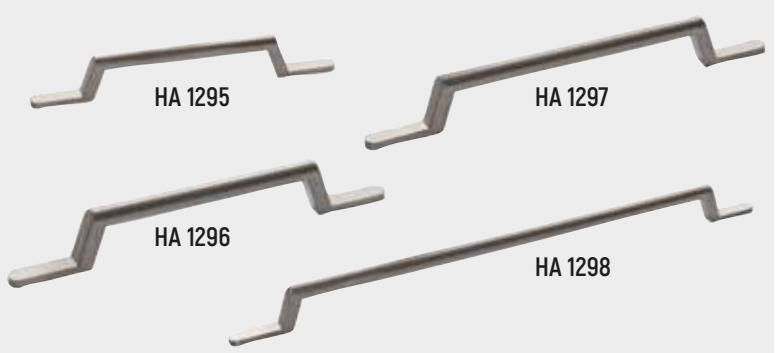

HA 1280 Lgth 134mm - D Pull Chrome.
HA 1281 Lgth 166mm - D Pull Chrome.

HA 1285 Lgth 241mm - D Pull Satin Brushed Nickel.
HA 1286 Lgth 385mm - D Pull Satin Brushed Nickel.

HA 1290 Lgth 241mm - D Pull Bright Brushed Nickel.
HA 1291 Lgth 385mm - D Pull Bright Brushed Nickel.

HA 1330 Lgth 38mm - Knob Antique Copper.
HA 1331 Lgth 144mm - D Antique Copper.
HA 1332 Lgth 143mm - D Antique Copper.

HA 1335 Lgth 143mm - D Antique Copper.
HA 1336 Lgth 175mm - D Antique Copper.

HA 1340 Lgth 143mm - Bow Antique Copper.
HA 1341 Lgth 175mm - Bow Antique Copper.