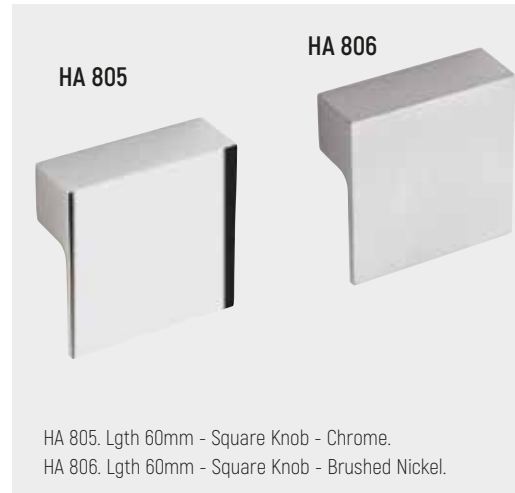

HA 911 Lgth 50mm - Square Pull Titanium.
 HA 912 Lgth 50mm - Square Pull Chrome.
 HA 913 Lgth 50mm - Square Pull Nickel.

HA 915 Lgth 168mm - D Pull Titanium.
 HA 917 Lgth 296mm - D Pull Titanium.

HA 918. Lgth 72mm - Square Knob Titanium.
 HA 919. Lgth 238mm - Strap Handle Titanium.

HA 800. Lgth 120mm - Plaid Strap - Pewter.
 HA 801. Lgth 55mm - Oval Plaid Knob - Pewter.

HA 805. Lgth 60mm - Square Knob - Chrome.
 HA 806. Lgth 60mm - Square Knob - Brushed Nickel.

HA 870 Lgth 50mm - Oblong Diamante Knob Chrome.
 HA 871 Lgth 30mm - Cutout Diamante Knob Chrome.
 HA 872 Lgth 94mm - Cutout Diamante Strap Chrome.