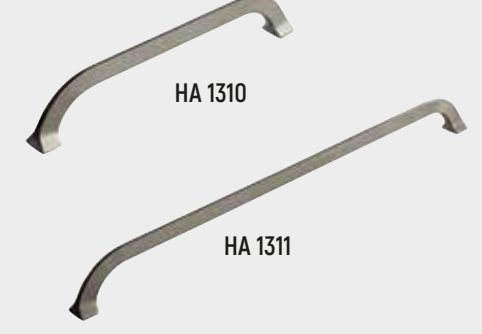

HA 1020 Lgth 176mm - Bowed Strap Square Nickel.

HA 1021 Lgth 405mm - Bowed Strap Square Nickel.

HA 1022 Lgth 498mm - Bowed Strap Square Nickel.

There are 15 optional widths available from 147mm wide to 1197mm wide.
Codes 1250 - 1263 are rear fixing. All are Miami Trim Stainless Steel effect.

HA 1250. Lgth 147mm
HA 1251. Lgth 247mm
HA 1252. Lgth 277mm
HA 1252A. Lgth 277mm (For Corner Wall Door)

HA 1253. Lgth 297mm
HA 1254. Lgth 347mm
HA 1255. Lgth 397mm
HA 1256. Lgth 447mm

HA 1257. Lgth 497mm
HA 1258. Lgth 597mm
HA 1259. Lgth 697mm
HA 1260. Lgth 797mm

HA 1261. Lgth 897mm
HA 1262. Lgth 997mm
HA 1263. Lgth 1197mm

HA 1275 Lgth 134mm - D Pull Satin Brushed Nickel.
HA 1276 Lgth 166mm - D Pull Satin Brushed Nickel.

HA 1310 Lgth 178mm - D Brushed Nickel.
HA 1311 Lgth 336mm - D Brushed Nickel.