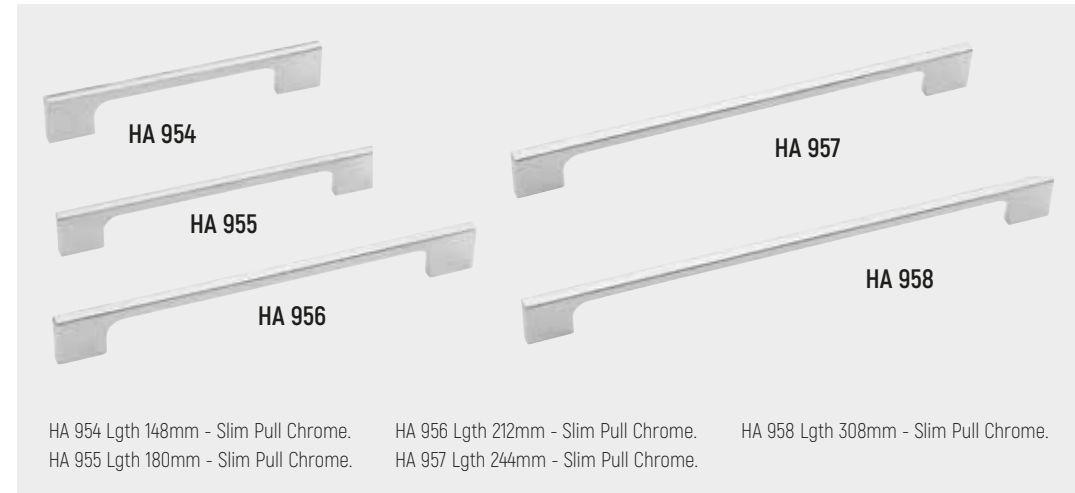

HA 937 Lgth 136mm - Square D Pull Chrome.
HA 938 Lgth 168mm - Square D Pull Chrome.

HA 939 Lgth 200mm - Square D Pull Chrome.
HA 940 Lgth 296mm - Square D Pull Chrome.

HA 941. Lgth 198mm - Split Pull Nickel.
HA 942. Lgth 156mm - L Cranked Pull Nickel.

HA 969 Lgth 103mm - Square D Nickel.
HA 970 Lgth 135mm - Square D Nickel.

HA 971 Lgth 167mm - Square D Nickel.
HA 972 Lgth 236mm - Square D Nickel.

HA 973 Lgth 327mm - Square D Nickel.

HA 1030 Lgth 50mm - Rear Fix Trim Chrome.
HA 1031 Lgth 146mm - Rear Fix Trim Chrome.
HA 1032 Lgth 210mm - Rear Fix Trim Chrome.
HA 1033 Lgth 338mm - Rear Fix Trim Chrome.

HA 943 Lgth 94mm - Studded Shell Chrome.
HA 944 Lgth 94mm - Studded Shell Nickel.

HA 954 Lgth 148mm - Slim Pull Chrome.
HA 955 Lgth 180mm - Slim Pull Chrome.

HA 956 Lgth 212mm - Slim Pull Chrome.
HA 957 Lgth 244mm - Slim Pull Chrome.