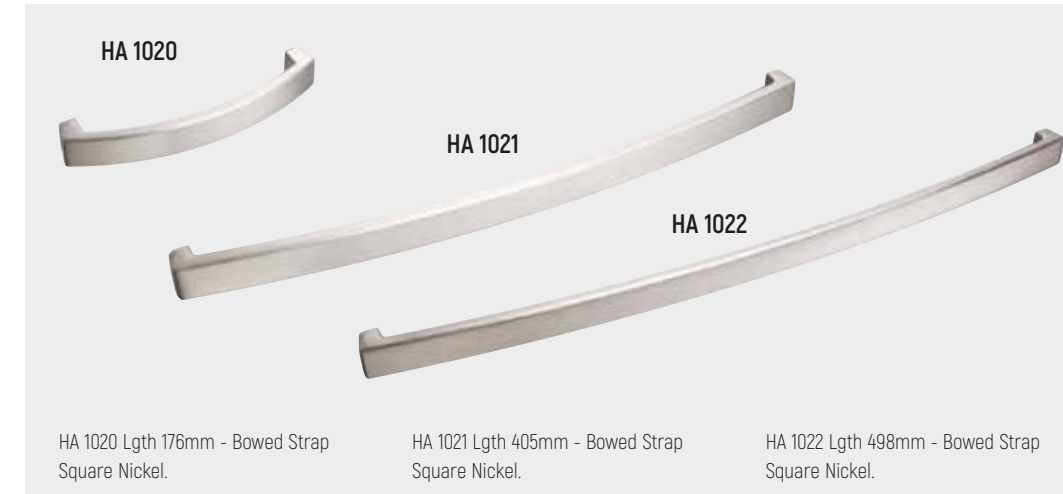

HA 958 Lgth 308mm - Slim Pull Chrome.

HA 974 Lgth 136mm - Slim D Nickel.
HA 975 Lgth 200mm - Slim D Nickel.

HA 976 Lgth 232mm - Slim D Nickel.
HA 977 Lgth 328mm - Slim D Nickel.

HA 978 Lgth 456mm - Slim D Nickel.

HA 1040 Lgth 50mm - Rear Fix Trim S/Steel Effect.
HA 1041 Lgth 146mm - Rear Fix Trim S/Steel Effect.
HA 1042 Lgth 210mm - Rear Fix Trim S/Steel Effect.
HA 1043 Lgth 338mm - Rear Fix Trim S/Steel Effect.

HA 959 Lgth 148mm - Slim Pull Nickel.
HA 960 Lgth 180mm - Slim Pull Nickel.

HA 961 Lgth 212mm - Slim Pull Nickel.
HA 962 Lgth 244mm - Slim Pull Nickel.

HA 963 Lgth 308mm - Slim Pull Nickel.

HA 966 Lgth 167mm - Square D Chrome.
HA 967 Lgth 236mm - Square D Chrome.
HA 968 Lgth 327mm - Square D Chrome.