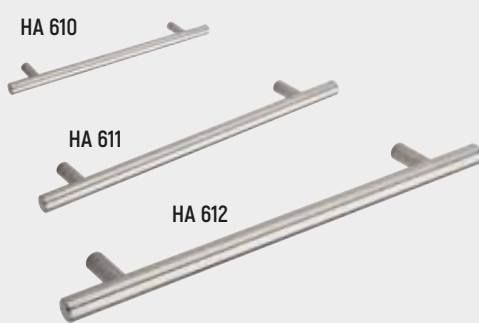

HA 435. Lgth 376mm - Bow Stainless Steel effect.
HA 436. Lgth 228mm - Bow Stainless Steel effect.
HA 437. Lgth 153mm - Bow Stainless Steel effect.

HA 450. Lgth 159mm - Dimple Strap Brushed Steel.
HA 451. Lgth 123mm - Dimple Strap Brushed Steel.
HA 452. Dia 33mm - Dimple Knob Brushed Steel.

HA 464. Dia. 38mm - White Ceramic Knob.
HA 469. Dia. 32mm - Knob Chrome.
HA 470. Dia. 32mm - Knob Brass.
HA 471. Dia. 32mm - Knob Stainless Steel effect.

HA 725 Lgth 106mm - S - Wave Brushed Steel.
HA 726 Lgth 140mm - S - Wave Brushed Steel.
HA 727 Lgth 174mm - S - Wave Brushed Steel.

HA 730 Lgth 154mm - Torpedo Brushed Steel.

HA 745. Lgth 168mm - Z Bow Plated Matt Nickel.

HA 601. Lgth 198mm - D Escudo Titanium Bronze.
HA 602. Lgth 167mm - D Escudo Titanium Bronze.
HA 603. Dia 34mm - Escudo Knob Titanium Bronze.