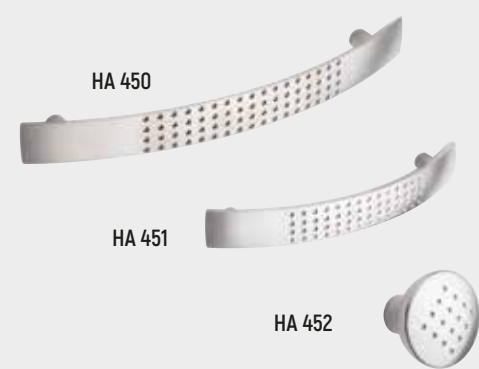

HA 700. Lgth 155mm - Tapered Bow Matt Chrome.
HA 701. Lgth 290mm - Tapered Bow Matt Chrome.

HA 710. Lgth 190mm - Strap Handle Brushed Steel.

HA 720 Lgth 147mm - Grip Pewter.
HA 721 Lgth 160mm - Pull Pewter.
HA 722 Lgth 192mm - Pull Pewter.
HA 723 Lgth 224mm - Pull Pewter.

HA 435. Lgth 376mm - Bow Stainless Steel effect.
HA 436. Lgth 228mm - Bow Stainless Steel effect.
HA 437. Lgth 153mm - Bow Stainless Steel effect.

HA 450. Lgth 159mm - Dimple Strap Brushed Steel.
HA 451. Lgth 123mm - Dimple Strap Brushed Steel.
HA 452. Dia 33mm - Dimple Knob Brushed Steel.