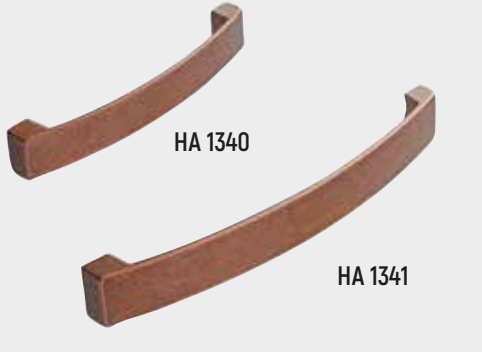

HA 1280 Lgth 134mm - D Pull Chrome.
HA 1281 Lgth 166mm - D Pull Chrome.

HA 1285 Lgth 241mm - D Pull Satin Brushed Nickel.
HA 1286 Lgth 385mm - D Pull Satin Brushed Nickel.

HA 1290 Lgth 241mm - D Pull Bright Brushed Nickel.
HA 1291 Lgth 385mm - D Pull Bright Brushed Nickel.

HA 1330 Lgth 38mm - Knob Antique Copper.
HA 1331 Lgth 144mm - D Antique Copper.
HA 1332 Lgth 143mm - D Antique Copper.

HA 1335 Lgth 143mm - D Antique Copper.
HA 1336 Lgth 175mm - D Antique Copper.

HA 1340 Lgth 143mm - Bow Antique Copper.
HA 1341 Lgth 175mm - Bow Antique Copper.