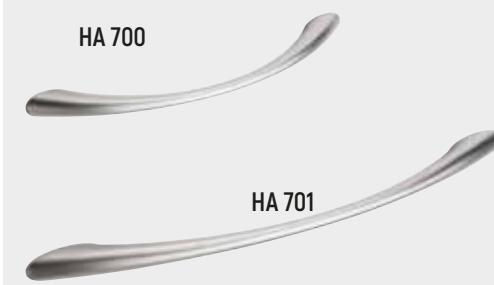

SPLASHBACK

UPSTAND

WORKTOP

BREAKFAST BAR

COMPLETE SURFACE SOLUTIONS FOR YOUR KITCHEN

Handles

HA 101 Lgth 247mm - Square Bar - Matt Chrome.
HA 102 Lgth 173mm - Square Bar - Matt Chrome.

HA 105X Lgth 148mm - D Nickel.
HA 106 Lgth 167mm - Mitred D Matt Chrome.

HA 700. Lgth 155mm - Tapered Bow Matt Chrome.
HA 701. Lgth 290mm - Tapered Bow Matt Chrome.

HA 710. Lgth 190mm - Strap Handle Brushed Steel.

HA 720 Lgth 147mm - Grip Pewter.
HA 721 Lgth 160mm - Pull Pewter.
HA 722 Lgth 192mm - Pull Pewter.
HA 723 Lgth 224mm - Pull Pewter.