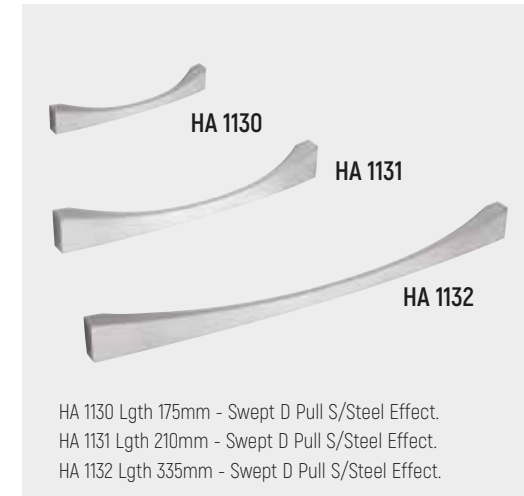

HA 959 Lgth 148mm - Slim Pull Nickel.
HA 960 Lgth 180mm - Slim Pull Nickel.

HA 961 Lgth 212mm - Slim Pull Nickel.
HA 962 Lgth 244mm - Slim Pull Nickel.

HA 963 Lgth 308mm - Slim Pull Nickel.

HA 966 Lgth 167mm - Square D Chrome.
HA 967 Lgth 236mm - Square D Chrome.
HA 968 Lgth 327mm - Square D Chrome.

HA 1020 Lgth 176mm - Bowed Strap Square Nickel.

HA 1021 Lgth 405mm - Bowed Strap Square Nickel.

HA 1022 Lgth 498mm - Bowed Strap Square Nickel.

There are 15 optional widths available from 147mm wide to 1197mm wide.
Codes 1250 - 1263 are rear fixing. All are Miami Trim Stainless Steel effect.