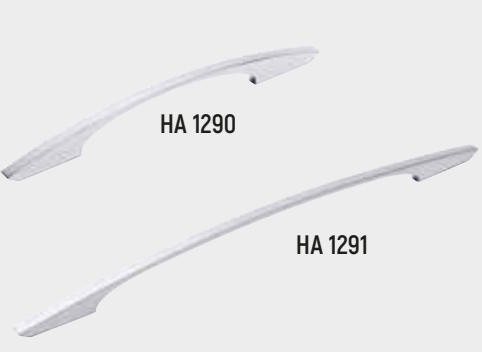

HA 1261. Lgth 897mm
HA 1262. Lgth 997mm
HA 1263. Lgth 1197mm

HA 1275 Lgth 134mm - D Pull Satin Brushed Nickel.
HA 1276 Lgth 166mm - D Pull Satin Brushed Nickel.

HA 1310 Lgth 178mm - D Brushed Nickel.
HA 1311 Lgth 336mm - D Brushed Nickel.

HA 1320 Lgth 174mm - Square D Antique Iron.
HA 1321 Lgth 206mm - Square D Antique Iron.
HA 1322 Lgth 335mm - Square D Antique Iron.

HA 1325 Lgth 174mm - Square D Bright Chrome.
HA 1326 Lgth 206mm - Square D Bright Chrome.
HA 1327 Lgth 335mm - Square D Bright Chrome.

HA 1280 Lgth 134mm - D Pull Chrome.
HA 1281 Lgth 166mm - D Pull Chrome.

HA 1285 Lgth 241mm - D Pull Satin Brushed Nickel.
HA 1286 Lgth 385mm - D Pull Satin Brushed Nickel.

HA 1290 Lgth 241mm - D Pull Bright Brushed Nickel.
HA 1291 Lgth 385mm - D Pull Bright Brushed Nickel.