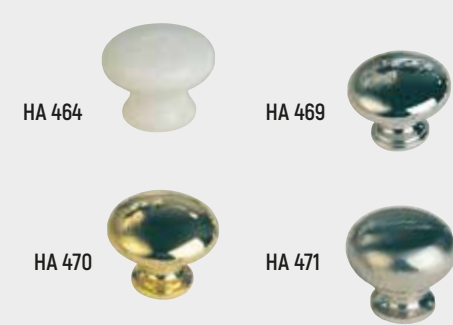

SPLASHBACK

UPSTAND

WORKTOP

BREAKFAST BAR

COMPLETE SURFACE SOLUTIONS FOR YOUR KITCHEN

Handles

HA 101 Lgth 247mm - Square Bar - Matt Chrome.
HA 102 Lgth 173mm - Square Bar - Matt Chrome.

HA 105X Lgth 148mm - D Nickel.
HA 106 Lgth 167mm - Mitred D Matt Chrome.

HA 700. Lgth 155mm - Tapered Bow Matt Chrome.
HA 701. Lgth 290mm - Tapered Bow Matt Chrome.

HA 710. Lgth 190mm - Strap Handle Brushed Steel.

HA 720 Lgth 147mm - Grip Pewter.
HA 721 Lgth 160mm - Pull Pewter.
HA 722 Lgth 192mm - Pull Pewter.
HA 723 Lgth 224mm - Pull Pewter.

HA 435. Lgth 376mm - Bow Stainless Steel effect.
HA 436. Lgth 228mm - Bow Stainless Steel effect.
HA 437. Lgth 153mm - Bow Stainless Steel effect.

HA 450. Lgth 159mm - Dimple Strap Brushed Steel.
HA 451. Lgth 123mm - Dimple Strap Brushed Steel.
HA 452. Dia 33mm - Dimple Knob Brushed Steel.