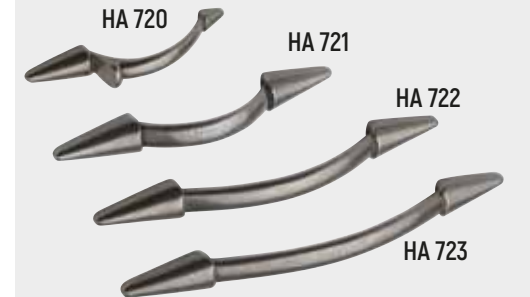

SPLASHBACK

UPSTAND

WORKTOP

BREAKFAST BAR

COMPLETE SURFACE SOLUTIONS FOR YOUR KITCHEN

Handles

HA 101 Lgth 247mm - Square Bar - Matt Chrome.
HA 102 Lgth 173mm - Square Bar - Matt Chrome.

HA 105X Lgth 148mm - D Nickel.
HA 106 Lgth 167mm - Mitred D Matt Chrome.

HA 700. Lgth 155mm - Tapered Bow Matt Chrome.
HA 701. Lgth 290mm - Tapered Bow Matt Chrome.

HA 710. Lgth 190mm - Strap Handle Brushed Steel.

HA 720 Lgth 147mm - Grip Pewter.
HA 721 Lgth 160mm - Pull Pewter.
HA 722 Lgth 192mm - Pull Pewter.
HA 723 Lgth 224mm - Pull Pewter.