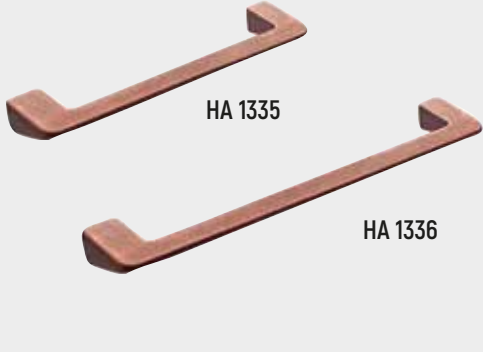

HA 1320 Lgth 174mm - Square D Antique Iron.
HA 1321 Lgth 206mm - Square D Antique Iron.
HA 1322 Lgth 335mm - Square D Antique Iron.

HA 1325 Lgth 174mm - Square D Bright Chrome.
HA 1326 Lgth 206mm - Square D Bright Chrome.
HA 1327 Lgth 335mm - Square D Bright Chrome.

HA 1280 Lgth 134mm - D Pull Chrome.
HA 1281 Lgth 166mm - D Pull Chrome.

HA 1285 Lgth 241mm - D Pull Satin Brushed Nickel.
HA 1286 Lgth 385mm - D Pull Satin Brushed Nickel.

HA 1290 Lgth 241mm - D Pull Bright Brushed Nickel.
HA 1291 Lgth 385mm - D Pull Bright Brushed Nickel.

HA 1330 Lgth 38mm - Knob Antique Copper.
HA 1331 Lgth 144mm - D Antique Copper.
HA 1332 Lgth 143mm - D Antique Copper.

HA 1335 Lgth 143mm - D Antique Copper.
HA 1336 Lgth 175mm - D Antique Copper.

HA 1340 Lgth 143mm - Bow Antique Copper.
HA 1341 Lgth 175mm - Bow Antique Copper.