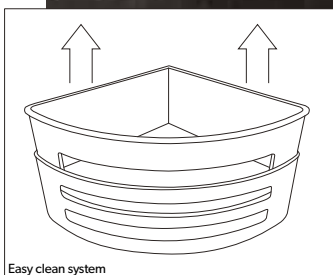

Easy Clean

Available in: ● Chrome ● Black

Corner Shower Basket with Removable Tray

Easy Clean
ACSBCH03 - Chrome
ACSBK03 - Black
H7cm x W16cm x D17cm

● £90 ● £110

Two Tier Corner Shower Basket with Removable Trays

Easy Clean
ACSBCH07 - Chrome
ACSBK07 - Black
H38cm x W16cm x D17cm

● £180 ● £220

Shower Basket with Removable Tray

Easy Clean
ACSBCH04
H7cm x W22cm x D11cm

● £90

Easy Clean Shower Baskets

The stainless steel Easy Clean shower basket is the perfect choice for those who love a modern look, and thanks to the removable, dishwasher-safe inner tray, cleaning couldn't be simpler. For family bathrooms, or households who love their lotions and potions, the corner shower basket is available in dual configuration for extra storage.