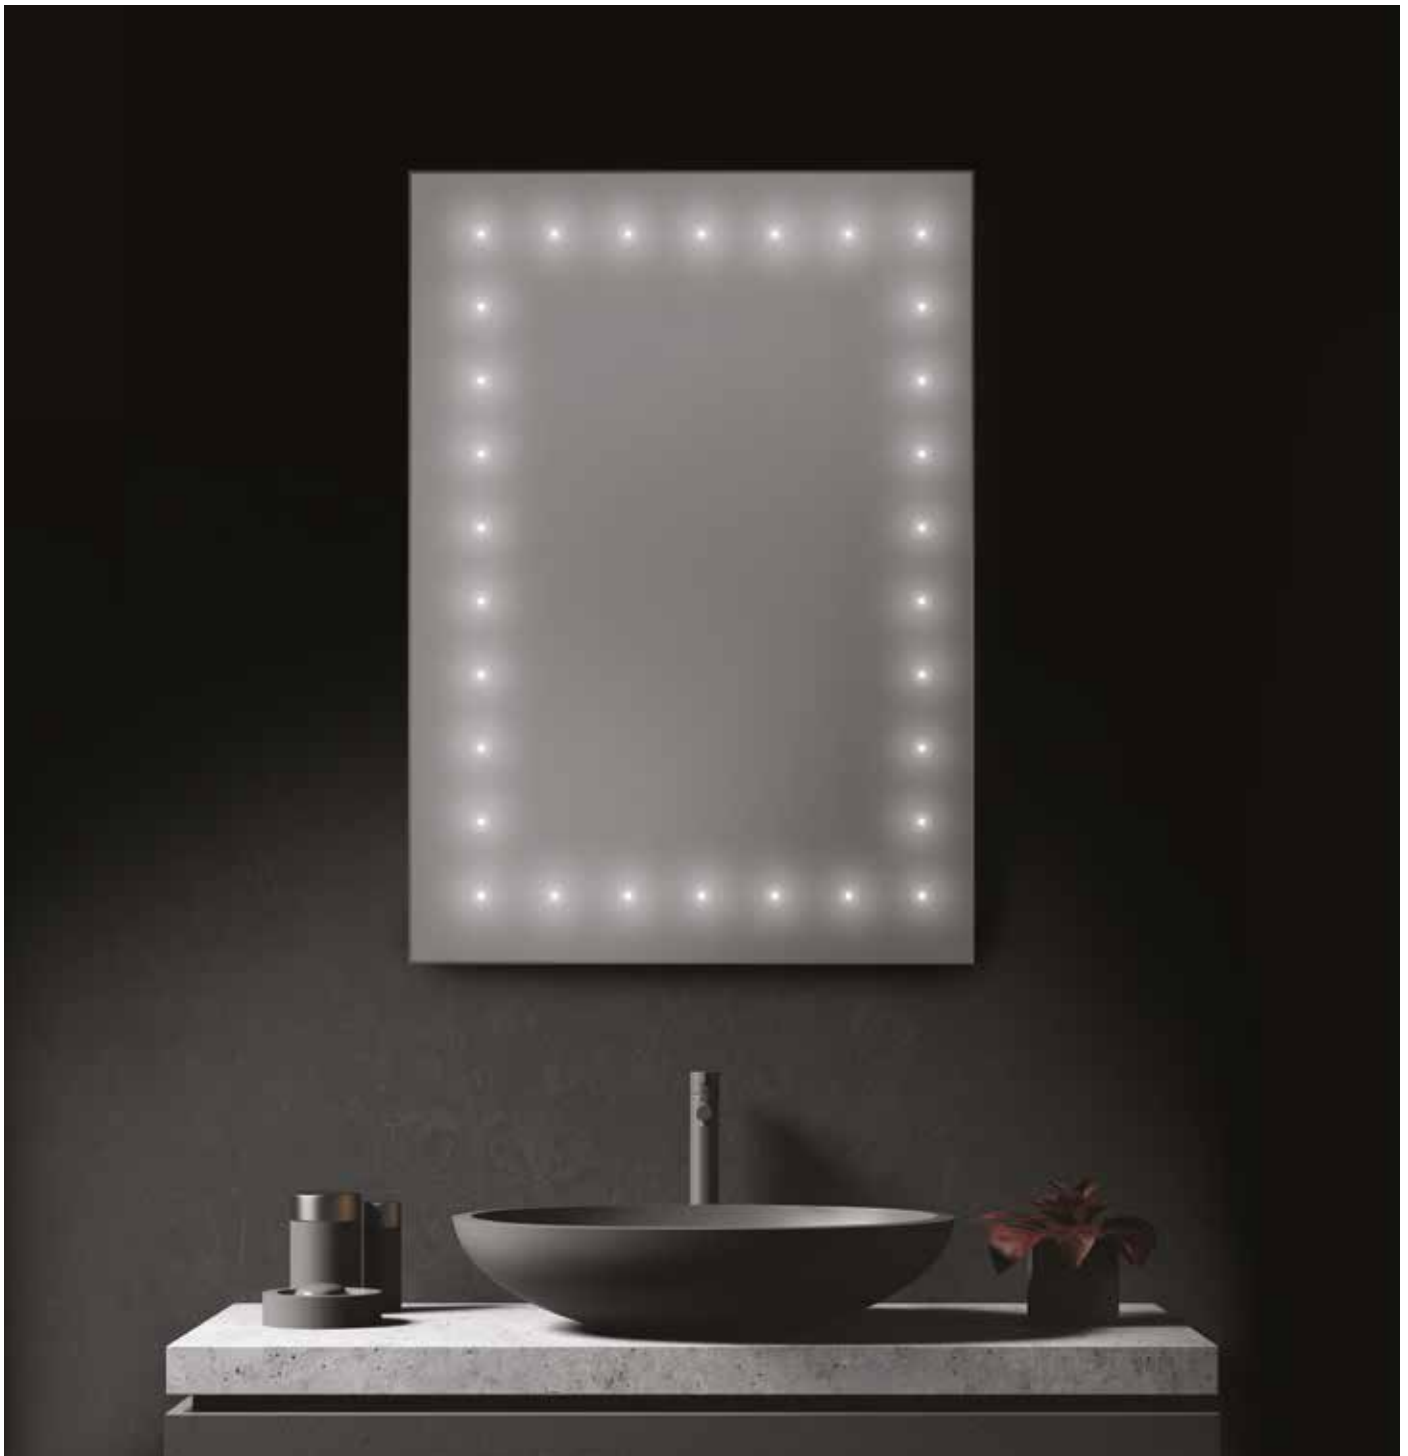

Mirrors

Boundary 80

Key features

- LED Illumination
- 2 pin charging socket*
- Heated pad
- Touch free operation*

Scan for videos and further information about our **Boundary** mirror range.

Charging socket

Boundary 50 £359
79540500
70 x 50 x 5.6cm

Boundary 60 £394
79540600
80 x 60 x 5.6cm

Boundary 80 £418
79540700
60 x 80 x 5.6cm

Astral Mirror

Key features

- LED dot illumination
- 2 pin charging socket*
- Heated pad
- Touch free operation*

Scan for videos and further information about our **Astral** mirror range.

Astral
77450000
70 x 50 x 5.5cm

£385

Globe Plus Mirrors

Bluetooth® connectivity brings music to your bathroom

Take your bathroom tech to the next level with **Globe Plus**. The next generation of our highly popular **Globe** mirror incorporates a host of intuitive features to help create a bespoke bathroom experience. Colour temperature changing LED illumination helps you set the mood. Connect your phone via Bluetooth® to enjoy your favourite podcast or playlist through two integrated speakers. And keep an eye on the time and temperature via a discreet digital display. The mirror also features a two-pin charging socket for your bathroom essentials and an internal heated pad to help keep the glass clear of condensation.