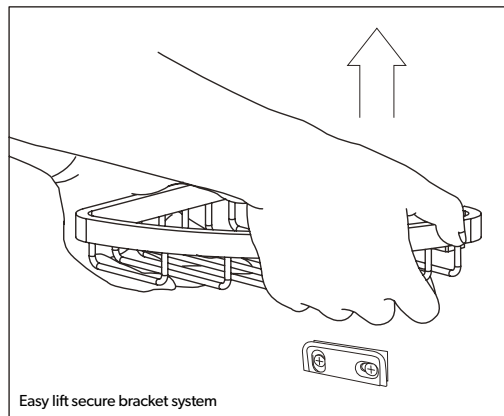

Easy Lift

Accessories

Available in: ● Chrome ● Black

Corner Shower Basket ● £83 ● £120
 Easy Lift
 ACSBCH05 - Chrome
 ACSBBK01 - Black
 H8cm x W19cm x D19cm

Shower Basket ● £83 ● £120
 Easy Lift
 ACSBCH06 - Chrome
 ACSBBK02 - Black
 H8cm x W26cm x D12cm