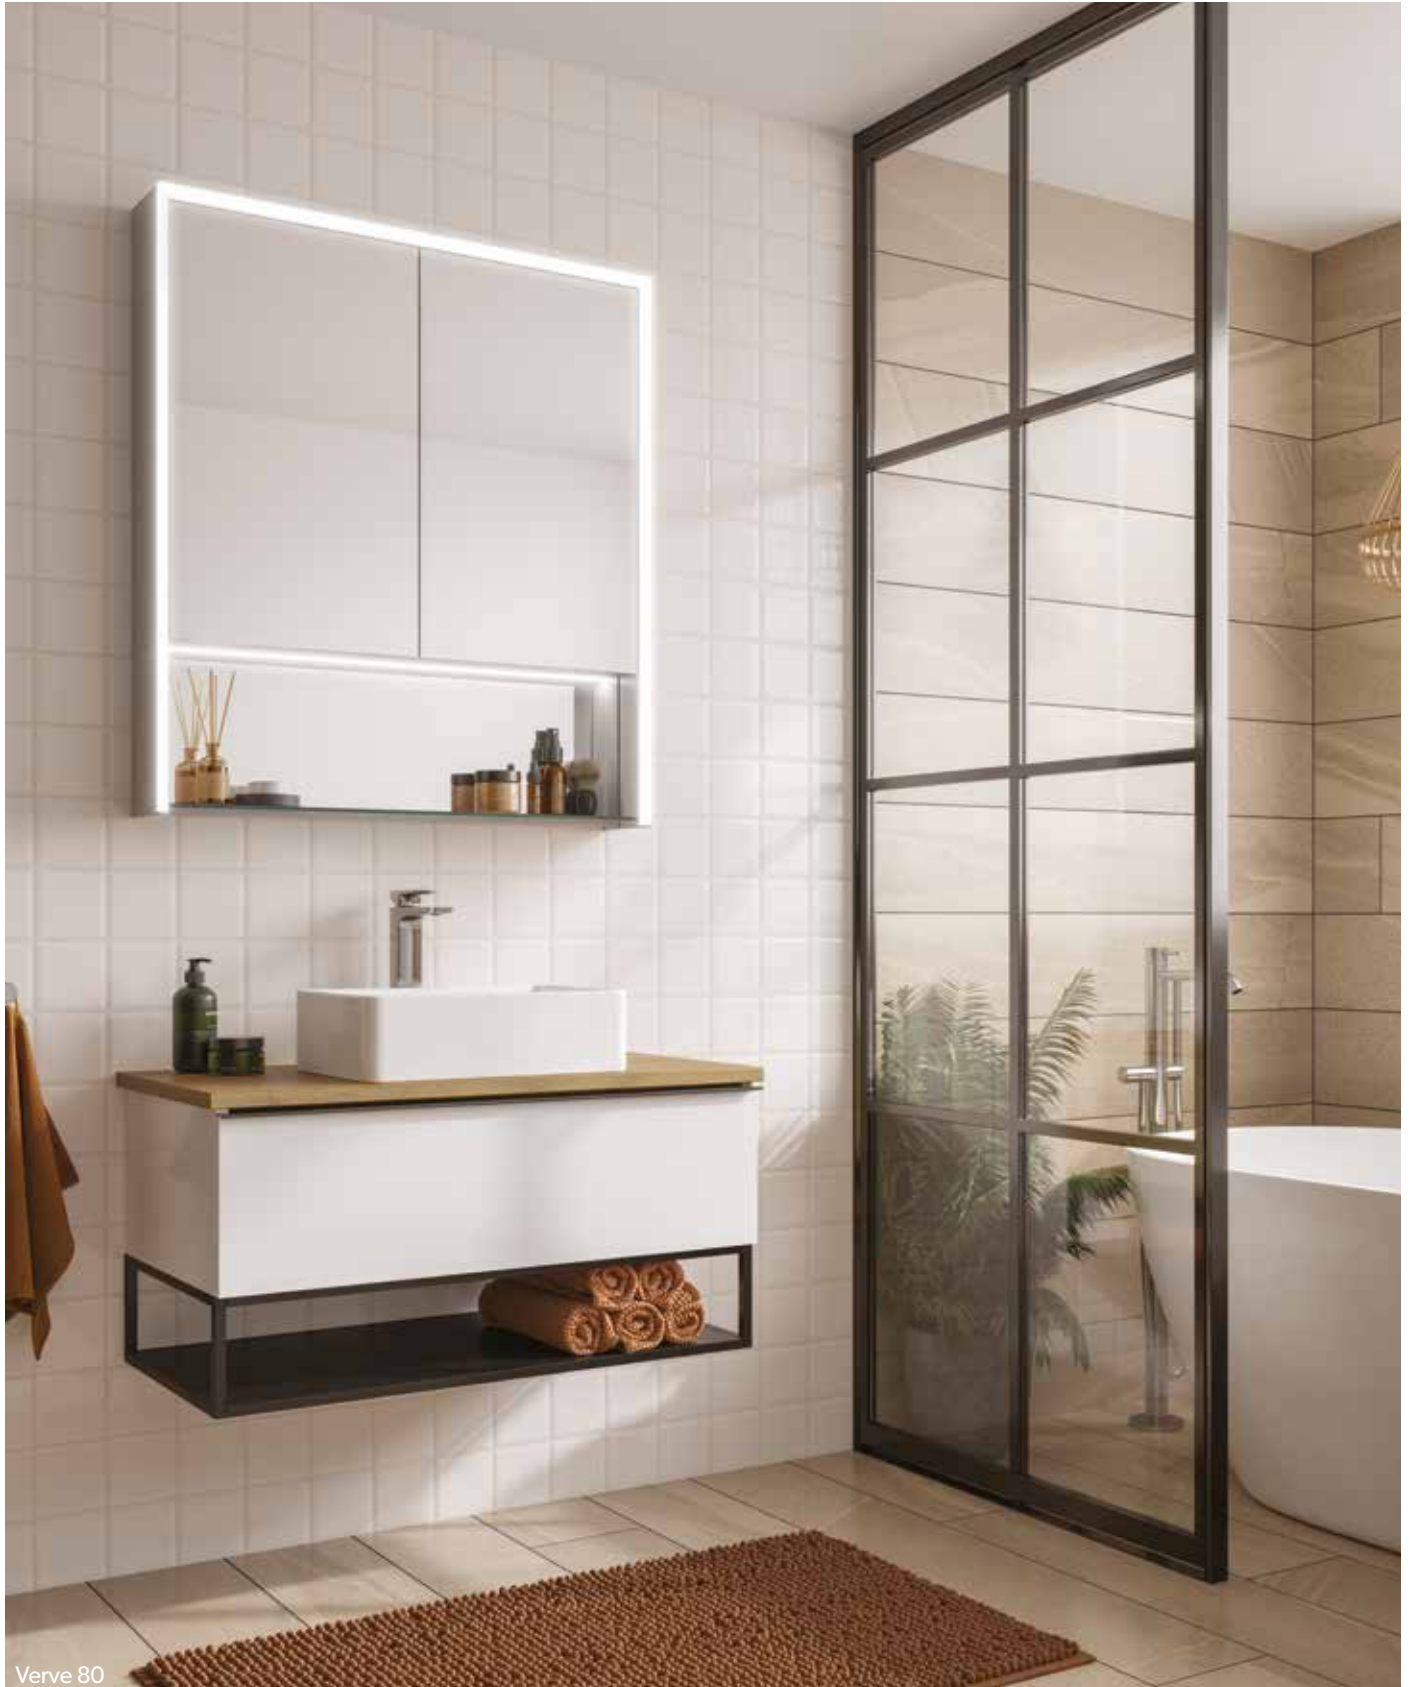

^BOnly compatible smart phones and Bluetooth® devices

Scan for videos and further information about our **Dimension** cabinet range.

Dimension 50
54500
50cm x 70cm x 14cm

£828

Dimension 60
54600
60cm x 70cm x 14cm

£939

Dimension 80
54700
80cm x 70cm x 14cm

£994

Verve Cabinets

Verve blends substance and style to create a beautiful bathroom centrepiece. The clean, classic design has mirrored doors that are softly illuminated by LED borders on three sides. The floating glass shelf is lit from above, providing a platform to display your favourite accessories or store everyday essentials. Inside, the cabinet is filled with bathroom technology comprising of an integral wireless phone charger, a two-pin charging socket and a USB port, which can be used to power a range of devices. A 'keep-clean' mat protects the cabinet shelf from spills and stains.

Verve 80

Verve 60

Wireless phone charging pad

Key features

- LED illumination
- Quick access, illuminated open storage
- Mirrored back panel
- Wireless phone charging pad^B
- 2 pin integrated charging socket
- USB charging socket
- Double-sided mirrored door(s)
- Mirrored sides
- Soft-close hinges
- Touch free operation*
- Removable 'keep clean' mat

^BOnly compatible with smart phones with wireless charging capabilities

DISCOVER MORE

Scan for videos and further information about our **Verve** cabinet range.

Verve 50
3 Shelves
52700
50cm x 90cm x 15cm