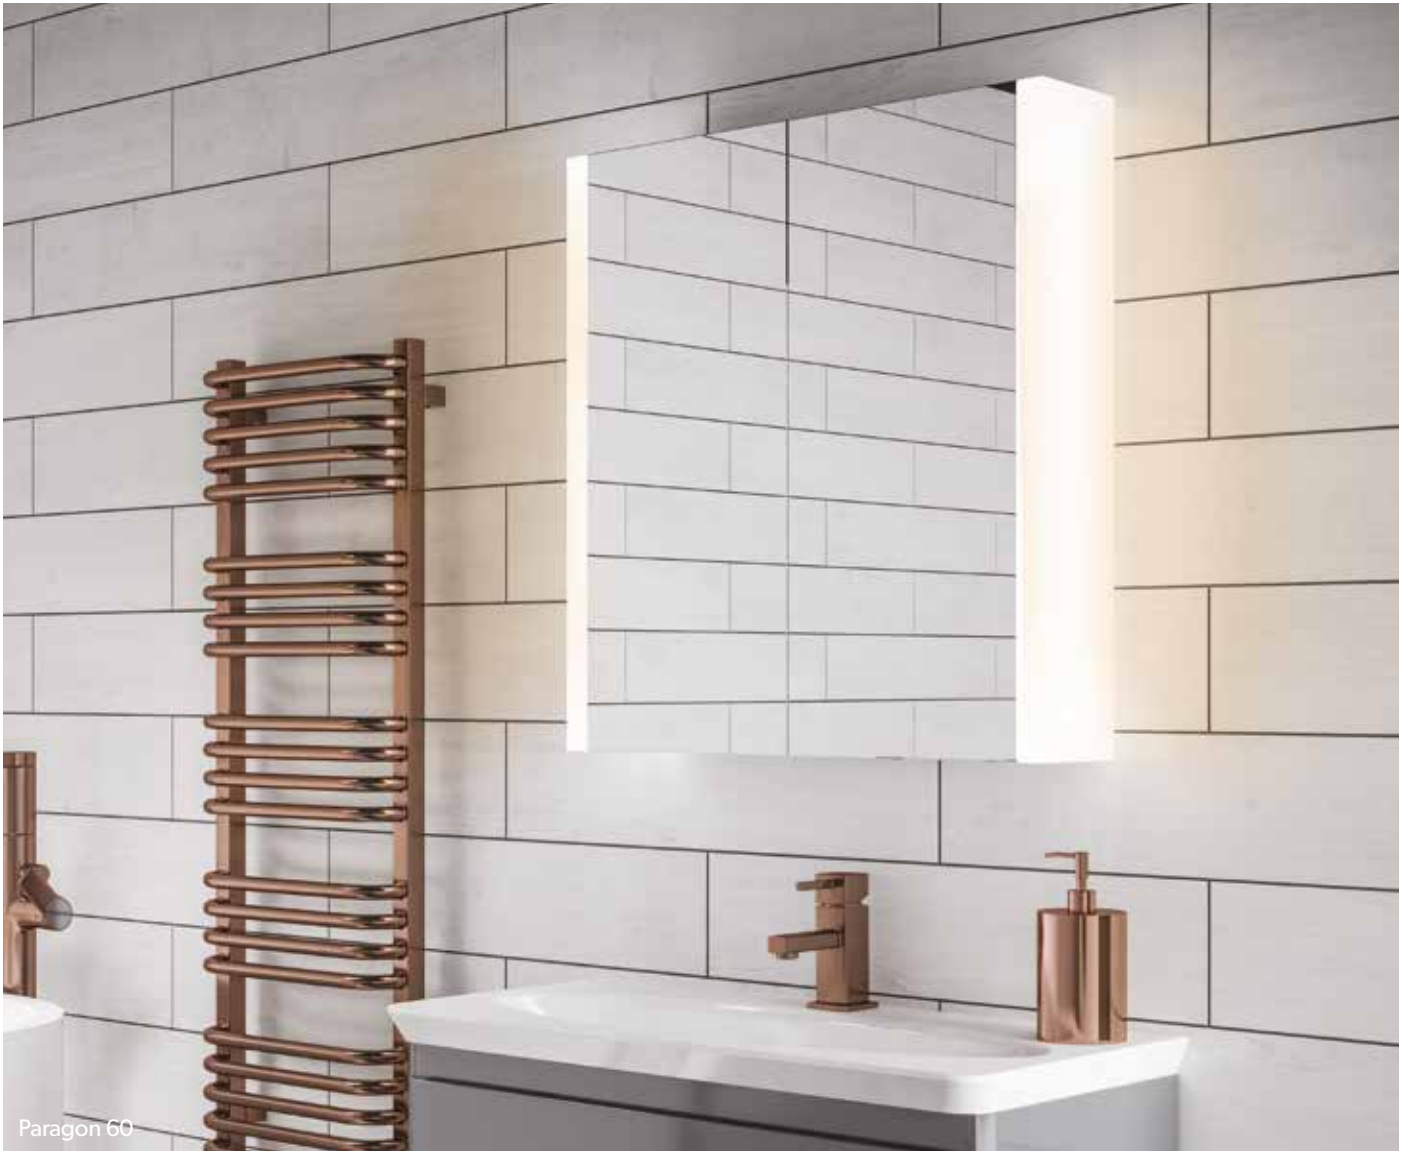

Paragon Cabinets

Paragon radiates ambient white light that you can adjust to suit your tastes and mood. The spectrum changes from invigorating cool whites to mellow warm whites. An integrated socket keeps your bathroom essentials fully charged, so you're always ready on time.

Cabinets

£728

£815

£915