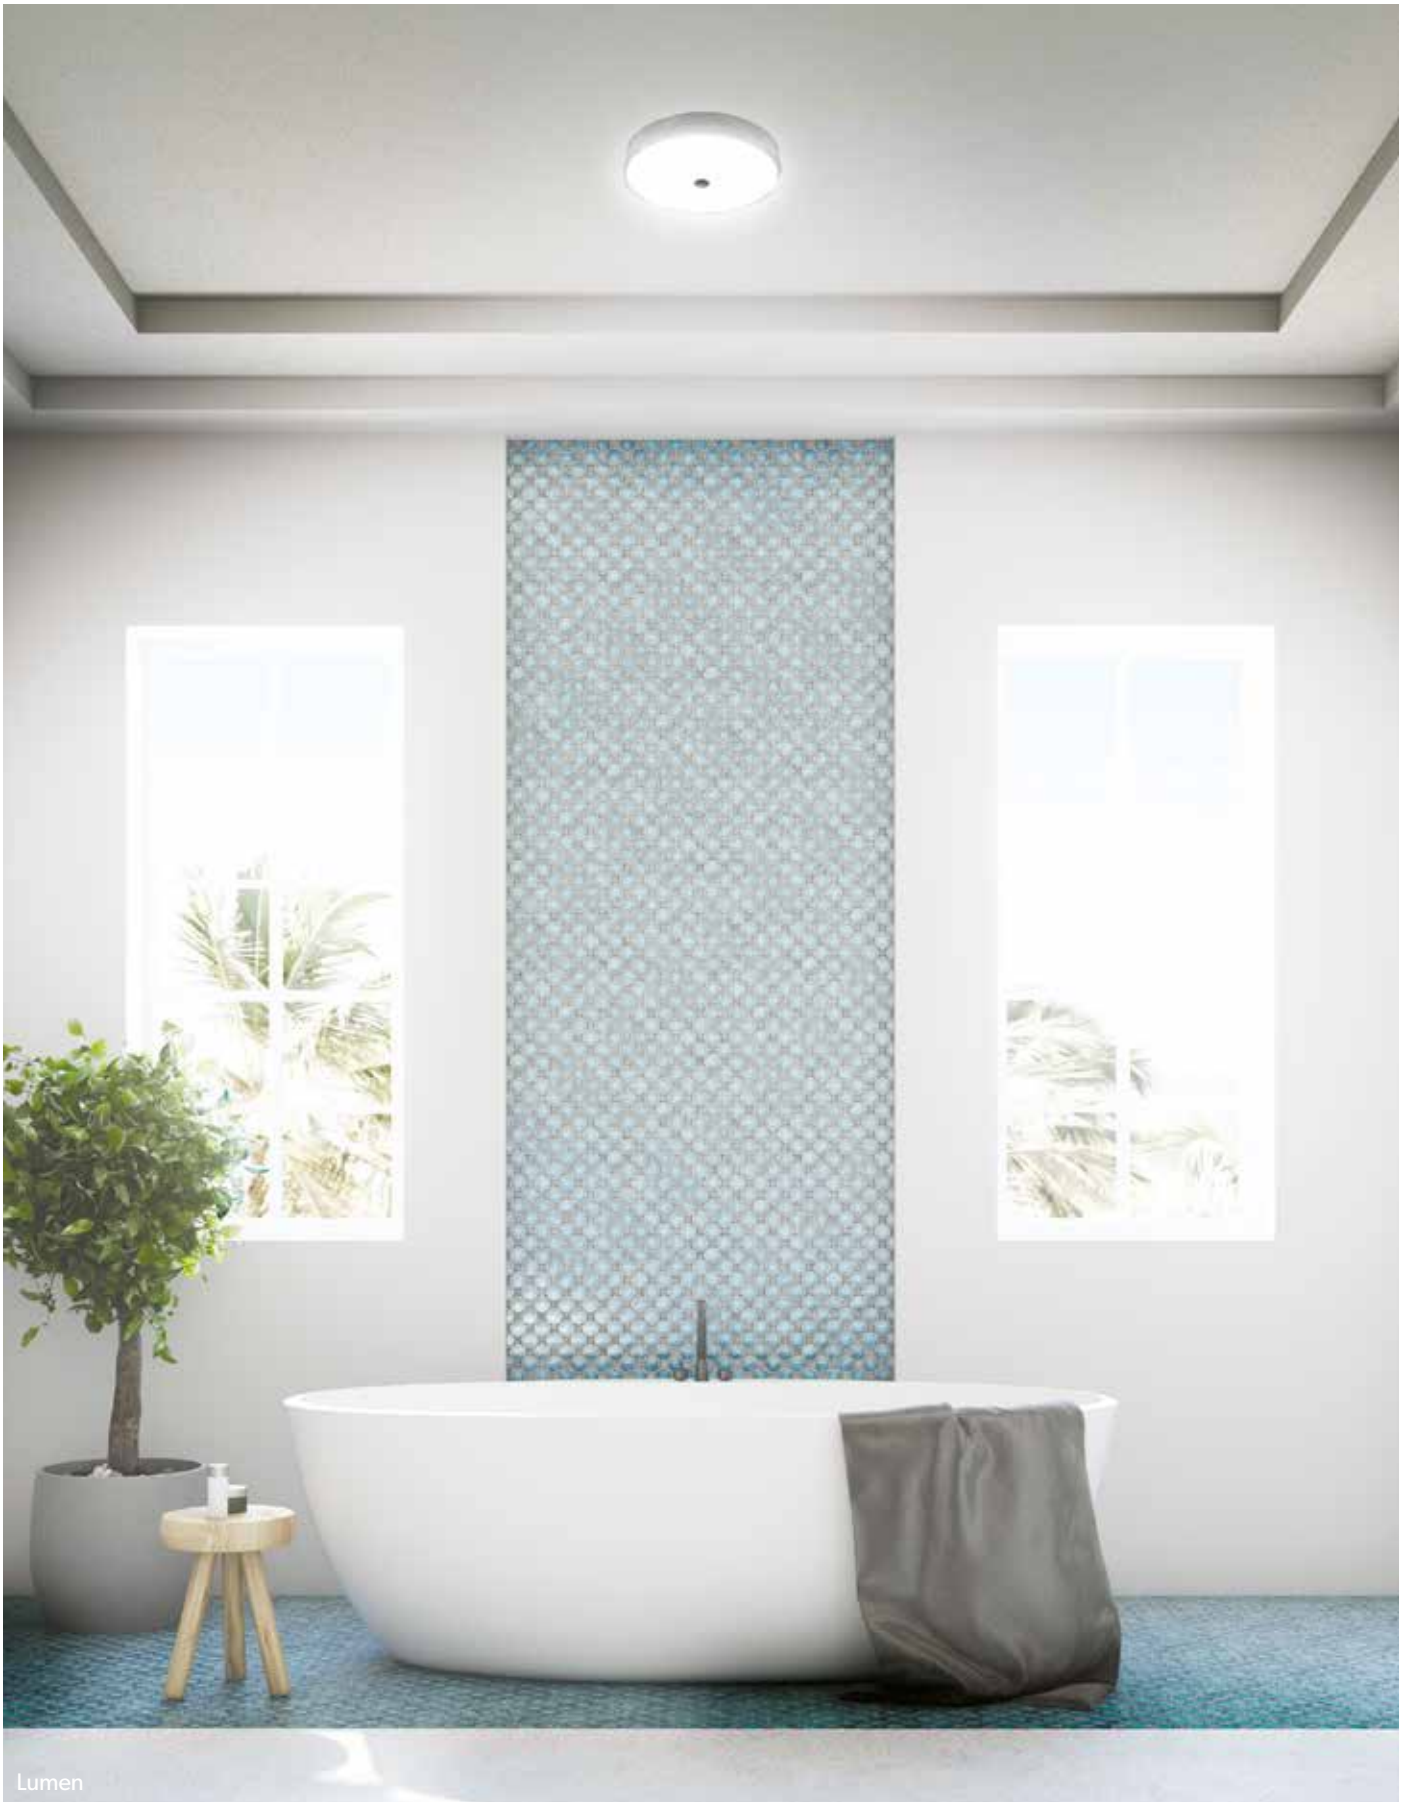

Scan for videos and further information about our Rhythm ceiling light.

Rhythm
0710
23cm x Ø18cm

£299

Ceiling Lights

Complement your luxurious bathroom with a classic, minimal ceiling light.

Our range offers you the choice of LED or conventional energy efficient bulbs. There are five designs to choose from — four circular and one square.

Lumen

Horizon

Polar

Momentum

Polar
0720
5.2cm x Ø30cm

£180

Horizon
0730
5cm x Ø30cm

£180