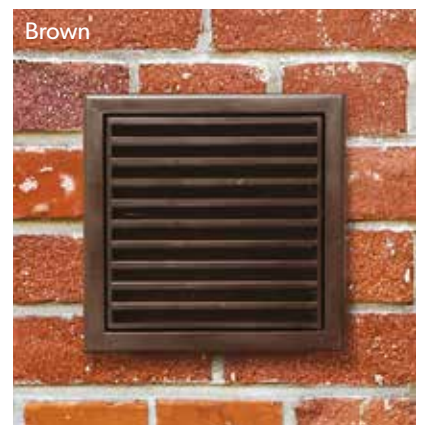

Accessory Kits

These kits include 3 metres of flexible $\varnothing$ 10cm ducting, a fixed grille and x2 steel hose clamps, which are all compatible with our **Breeze**, **Hush** and **Air-Star** range of ceiling and wall fans.

Available in two colour finishes.

Key features

- 3 meters of flexible $\varnothing$ 10cm ducting
- A choice of brown or white external fixed grille
- 2x steel hose clamps
- Compatible with:
  - Hush - Page 110
  - Breeze - Page 111
  - Air-Star - Page 112

Scan for videos and further information about our [Accessory Kits](#)

Accessory Kit
White - 32400

£21.75

Accessory Kit
Brown - 32500

£21.75