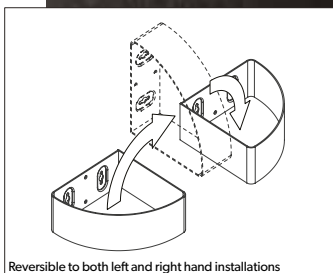

Easy clean system

Easy Clean Shower Baskets

The stainless steel Easy Clean shower basket is the perfect choice for those who love a modern look, and thanks to the removable, dishwasher-safe inner tray, cleaning couldn't be simpler. For family bathrooms, or households who love their lotions and potions, the corner shower basket is available in dual configuration for extra storage.