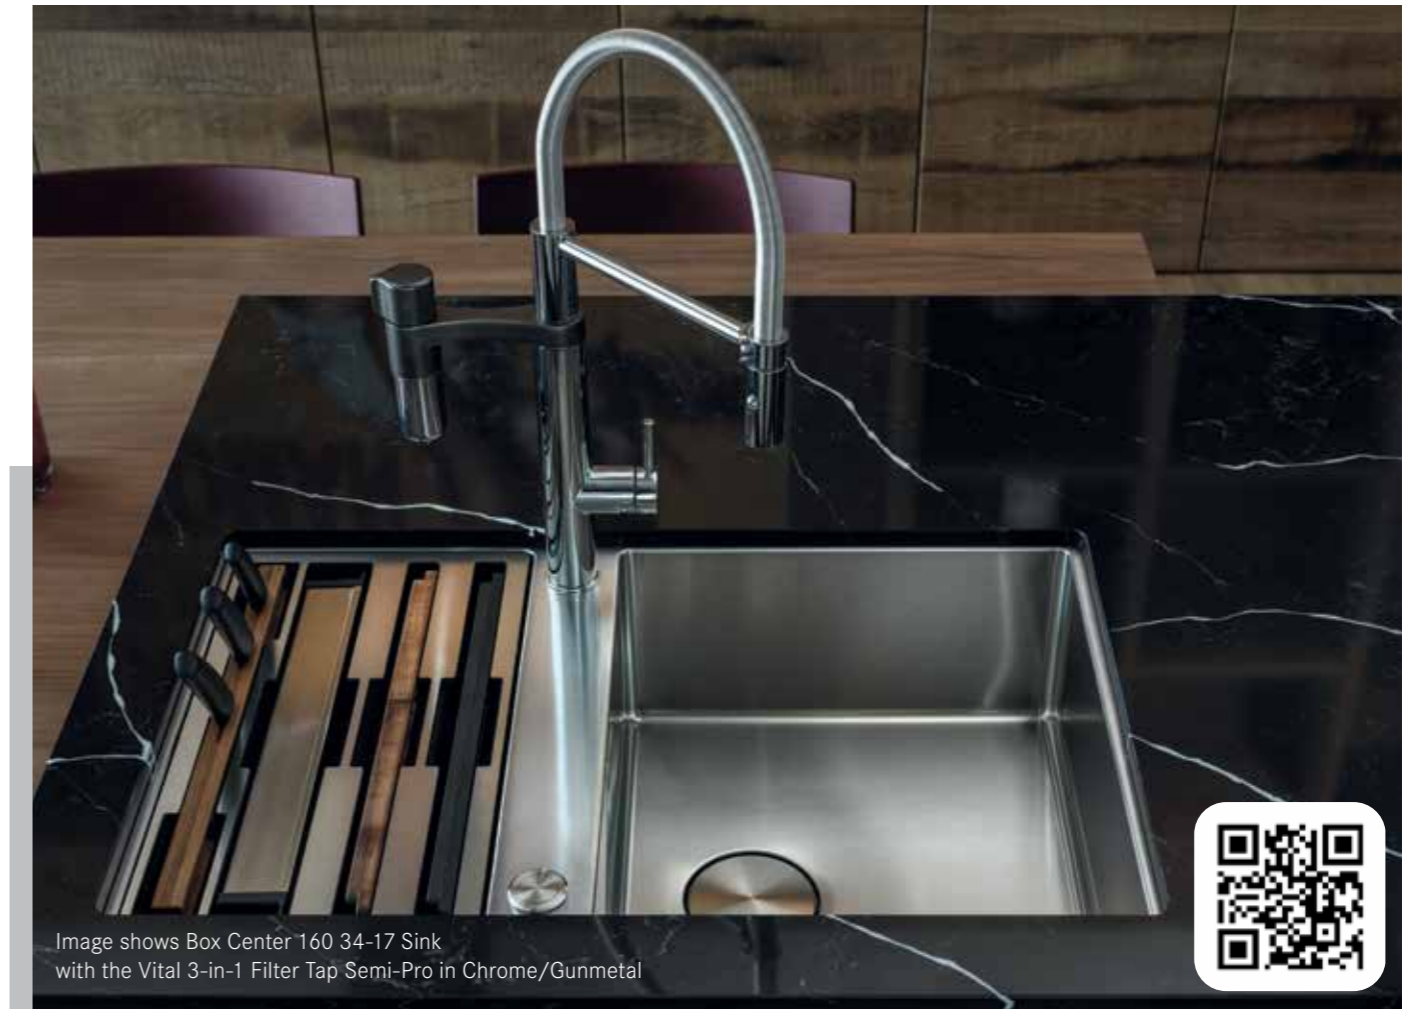

Image shows Box Center 160 34-17 Sink
with the Vital 3-in-1 Filter Tap Semi-Pro in Chrome/Gunmetal

Stainless Steel Undermount Sinks

It's your kitchen, so why should you compromise on style or performance? Stainless steel undermounts are particularly easy to clean and exceptionally durable, so luckily you don't have to.

They give a flawless, uninterrupted look to your kitchen and for solid work surfaces such as granite and wood, a stainless steel undermount sink clips directly underneath the surface to provide a work area that is practical and hygienic. These sinks not only look beautiful, but are resistant to staining, chipping, rust and corrosion. With a long history as the world's premium brand in kitchen sinks, you can be confident that you are buying a quality product with premium features. In fact, we are so confident about the quality of manufacture that we offer a 50-year guarantee on all Franke sinks.

Please note: The majority of 1.5 bowl sinks have a template which gives a flange reveal to accommodate accessories. We recommend that you speak to your worktop fabricator to ensure whether or not this is required.