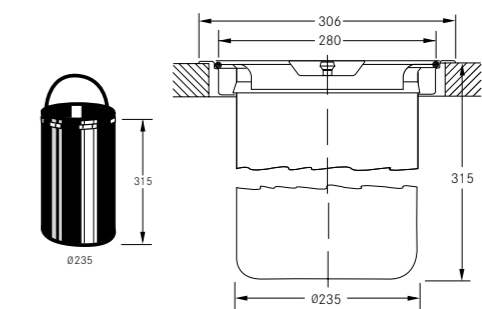

Kitchen Solution Dimensions

Inset Waste Bin

Stainless Steel | 134.0035.042 | **£315**