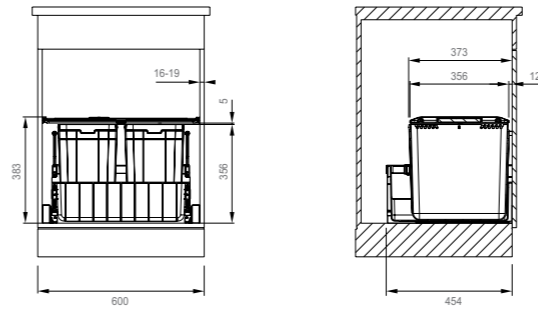

Sorter Dimensions

Sorter 300-45 Duo

Minimum cabinet size: 450mm | 2 x 22L | 121.0150.144 | **£334**

Sorter 300-60 Duo

Minimum cabinet size: 600mm | 2 x 22L | 121.0150.143 | **£348**

Sorter 300-45 Trio

Minimum cabinet size: 450mm | 1 x 22L and 2 x 10L | 121.0150.145 | **£348**