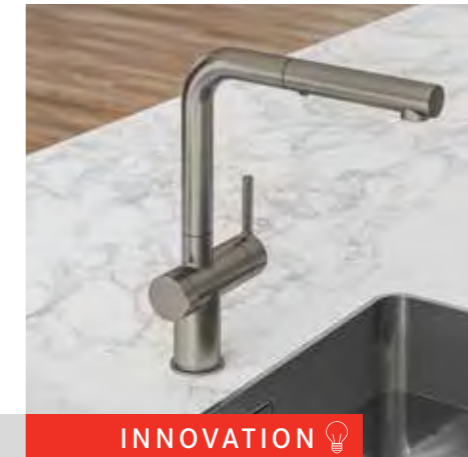

INNOVATION

Active Twist

We've created a tap that works differently; with the ability to not only fill the sink but empty it. Alongside its stylish looks, we've incorporated an innovative special feature that links the tap and sink with a twist dial. See page 96.