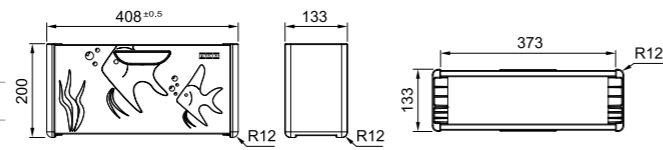

Kitchen Accessories

Andy Chef Fits Box BXX range. Features a case, stainless steel strainer bowl, walnut chopping board and chef's knife.

Stainless Steel 112.0619.946 **£315**

ALL IN

Set	Contents	Compatible with	FUN No	Price
All-In Set 1	Telescopic Bridge, Bamboo Chopping Board (320x200x18mm), Sanitized Strainer Bowl (297x173x95mm)	Antea AZG Argos AGX	112.0655.481	£96
All-In Set 2	Telescopic Bridge, Bamboo Chopping Board (320x200x18mm), Sanitized Strainer Bowl (297x173x95mm), Sanitized PP Bowl (173x173x95mm), Bamboo Lid (173x183x10mm)	Ariane ARX Basis BFG	112.0655.482	£112
All-In Set 3	Telescopic Bridge, Bamboo Chopping Board (320x200x18mm), Sanitized Strainer Bowl (297x173x95mm), Foldable Silicone Pad	Centro CNG Galassia GAX Largo LAX	112.0655.483	£150
All-In Set 4	Telescopic Bridge, Bamboo Chopping Board (320x200x18mm), Sanitized Strainer Bowl (297x173x95mm), Sanitized PP Bowl (173x173x95mm), Bamboo Lid (173x183x10mm), Foldable Silicone Pad	Maris MRG Maris MRX	112.0655.488	£160
All-In Set 5	Telescopic Bridge, Bamboo Chopping Board (320x200x18mm), Sanitized Strainer Bowl (297x173x95mm), Sanitized PP Bowl (173x173x95mm), Bamboo Lid (173x183x10mm), Foldable Silicone Pad, Storage Box PP (540x275x100mm)	Neptune NEX Studio STX Urban UBG	112.0655.489	£203