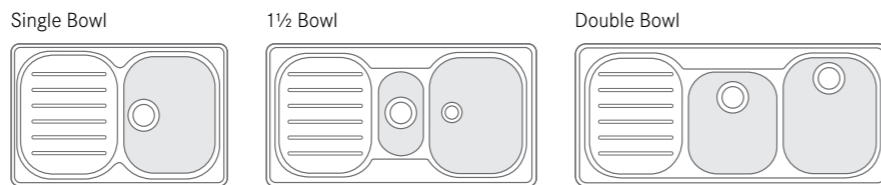

Bowl and drainer configuration

The type and position of your bowl depends on how you intend to use your sink. If you like room to clean large items like grill pans, a larger single bowl may be best for you, or for a multi-functional purpose, you may prefer the versatility of two separate working bowls.

The drainer location is also an important consideration. For many sinks you will need to choose the specific version you prefer – with the drainer on the left or right hand side. Conversely, other sinks are reversible which indicates the drainer can be positioned on either side.