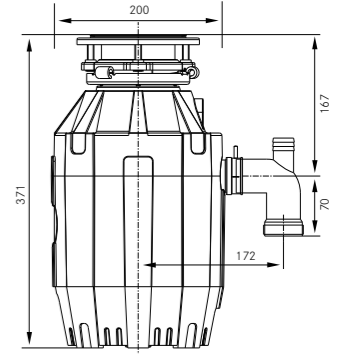

Waste Disposal Unit Turbo Elite TE-75

Continuous Feed

134.0473.236 **£414**