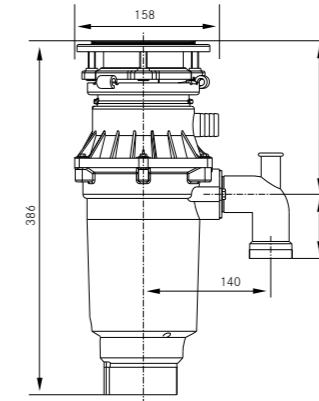

Waste Disposal Unit Turbo Elite Slimline TE-75S

Continuous Feed

134.0483.704 **£371**