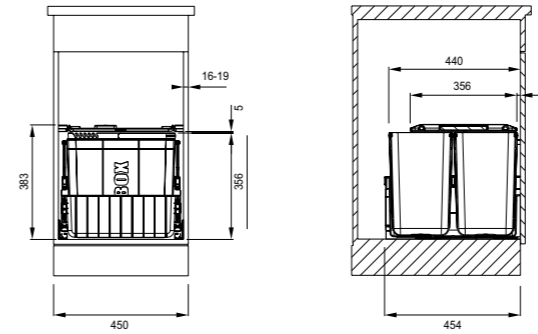

Dimensions (mm)					Features					Valve(s)	Pressure	Finish	FUN Number	Price			
	Tap Height	Spout Reach	Base Diameter	Tap Cut-out Diameter	Side Spray Base Diameter	Spray Cut-out Diameter	Perlator	Filtered Water	Instant Boiling Water	Pull-Out Spray						Pull-Out Nozzle	Directional Nozzle	Side-Spray (cold water only)
Boiling Water Taps																		
Omni 4-in-1 Original	385	215	42	35			●	●					●	1.5-5	Stainless Steel	119.0588.913	£1421	
Omni 4-in-1 Contemporary	345	255	50	35			●	●					●	1.5-5	Stainless Steel	119.0517.663	£1421	
Minerva 4-in-1 Original	345	255	50	35			●	●					●	2-4	Chrome	119.0518.838	£1583	
Minerva 4-in-1 Mondial Electronic	330	200	54	35			●	●					●	2-4	Stainless Steel	119.0532.227	£1693	
															Champagne Gold	119.0625.371	£1747	
															Copper	119.0625.348	£1747	
															Anthracite	119.0668.074	£1747	
															Industrial Black	119.0625.395	£1747	
Minerva 4-in-1 Helix Electronic	408	191	54	35			●	●					●	2-4	Stainless Steel	119.0625.396	£1693	
															Champagne Gold	119.0625.397	£1747	
															Copper	119.0625.398	£1747	
															Anthracite	119.0668.073	£1747	
															Industrial Black	119.0625.400	£1747	
Minerva 3-in-1 Original	362.5	189	50	35			●						●	2-4	Chrome	119.0518.861	£1092	
Minerva 3-in-1 Helix	407	191	54	35			●						●	2-4	Stainless Steel	119.0518.863	£1201	
Minerva 3-in-1 Mondial	330	200	54	35			●						●	2-4	Stainless Steel	119.0518.864	£1201	

Sorter Dimensions

Sorter 300-45 Duo

Minimum cabinet size: 450mm | 2 x 22L | 121.0150.144 | **£334**

Sorter 300-60 Duo

Minimum cabinet size: 600mm | 2 x 22L | 121.0150.143 | **£348**