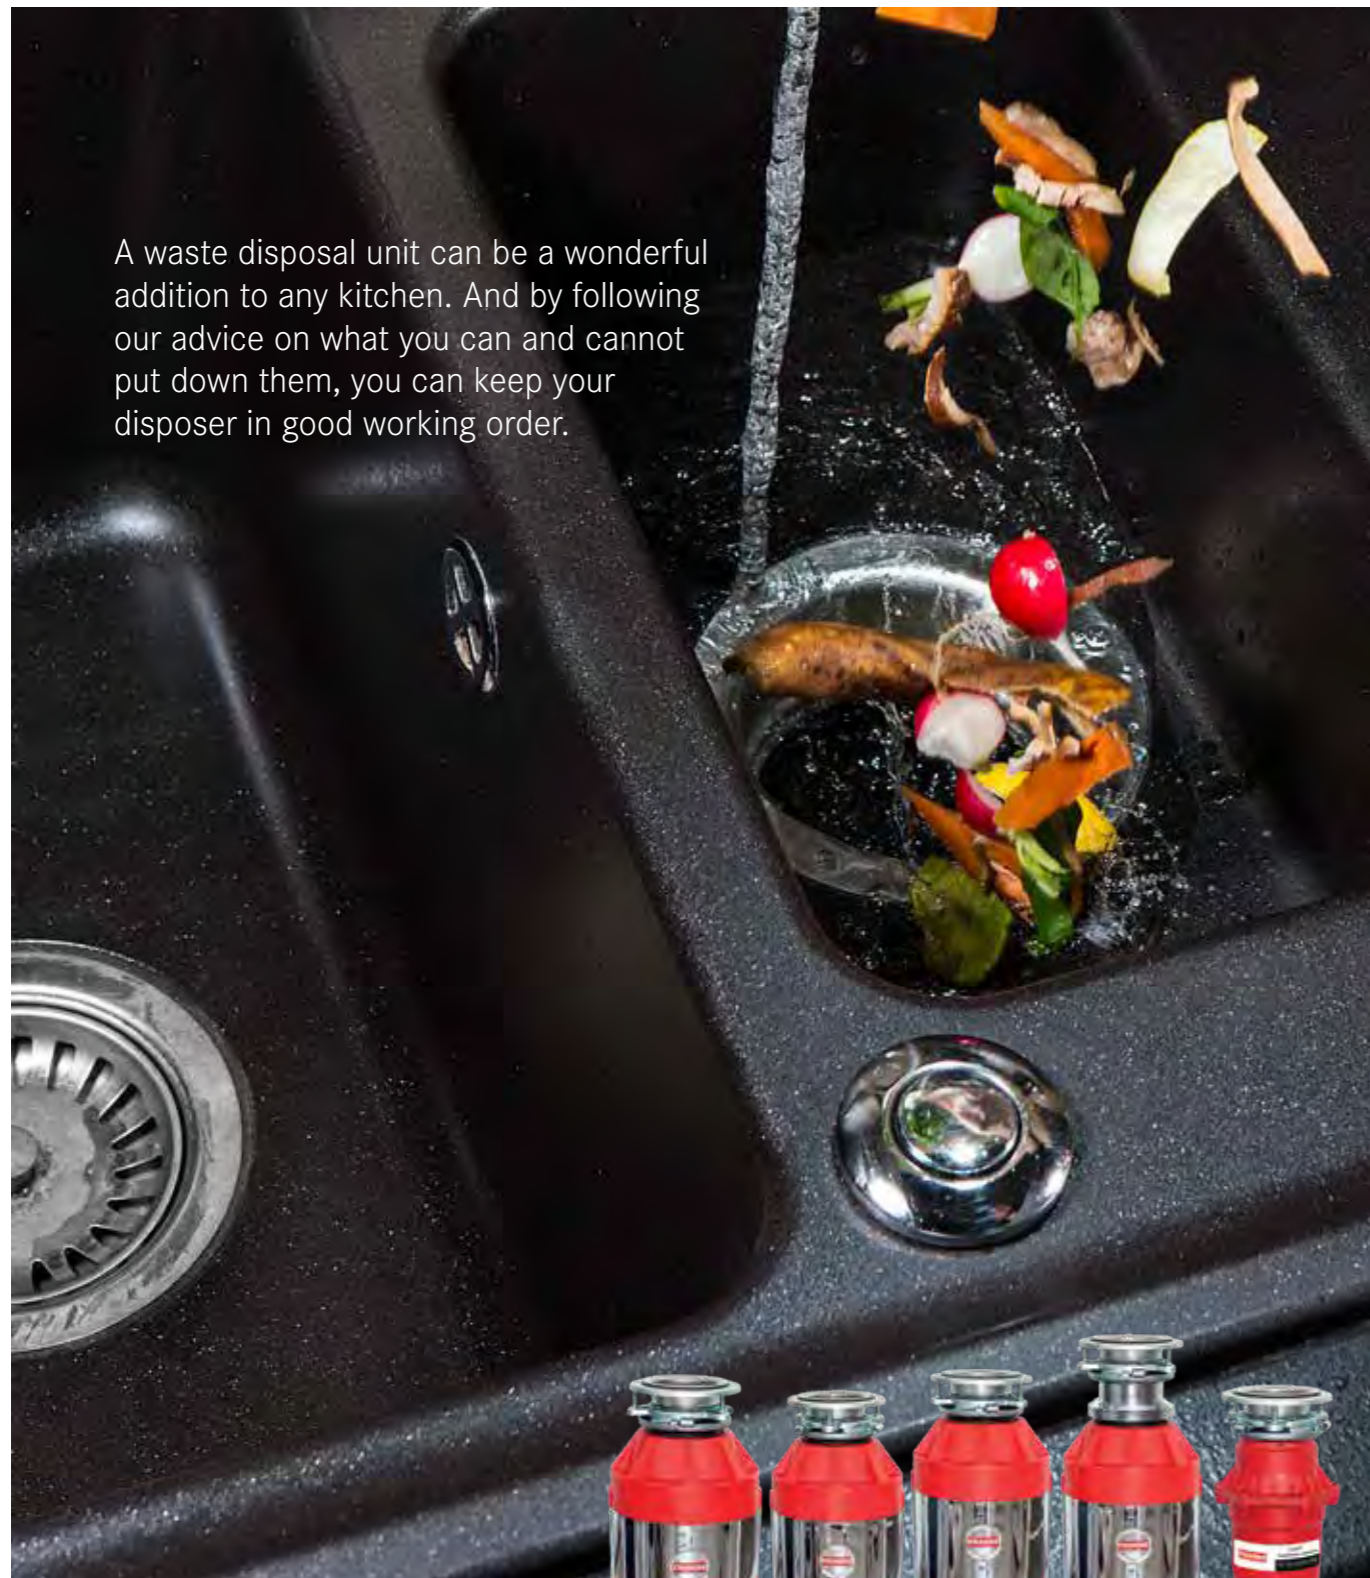

A waste disposal unit can be a wonderful addition to any kitchen. And by following our advice on what you can and cannot put down them, you can keep your disposer in good working order.

Waste disposal units are designed to deal with small amounts of organic waste such as fruit and vegetable peelings, small bones from fish and chicken, coffee grounds, pips and seeds, nutshells, eggshells, rice and leftover meat. But to prevent any problems, avoid putting teabags, seafood shells, corn cobs, banana skins, pineapple leaves or metal, glass, plastic and paper down it. Plus, to keep things smelling clean and fresh, don't use drain cleaner – instead squirt a few drops of lemon juice in there.