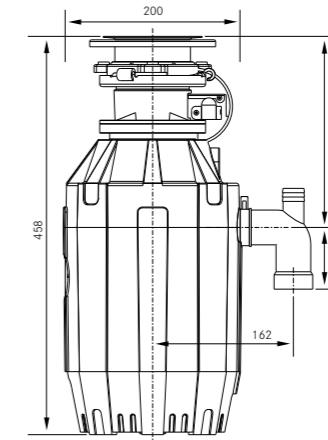

Waste Disposal Unit Turbo Elite TE-125B

Batch Feed

134.0473.238 **£461**

NB. Ensure WDU dimensions can be accommodated within the specified cabinet width.

Colours shown are for reference only. All sinks available with left or right hand drainer. The description 'reversible' means that the design enables the same sink to be turned to drainer on the left or drainer on the right. In the case of a 'handed' sink it is necessary to specify which side the drainer is required, eg MRX 251 left hand drainer or MRX 251 right hand drainer. All bowls sizes and dimensions are described in mm.

Franke sinks are guaranteed against manufacturing defect for 50 years. Franke taps are guaranteed against defective materials and workmanship for 1 year in relation to coatings, 'O' rings and finishes (5 years for stainless steel taps), and 5 years in relation to valve mechanisms and working parts. Franke will replace (and where appropriate repair) defective sinks. In relation to taps, Franke will, where appropriate, provide replacement parts for your taps or replace your taps at their discretion. Any associated or ancillary costs to be incurred by you as a result of replacement of Franke sinks and taps under this guarantee shall in all cases be previously approved by Franke UK Limited. This guarantee is in addition to and does not affect your statutory rights. For full details see www.franke.co.uk/guarantee.

Prices shown on the website are UK mainland prices effective from 16th May 2022 and include VAT at the current rate of 20%. This literature has been produced on chlorine free materials harvested from sustainable forests. The Franke policy is one of continual improvement and Franke reserves the right to alter models and specifications without notice. E & OE. Front cover shows Vital Capsule Filter 3-in-1 Semi-Pro Tap in Matt Black/Decor Steel PVD.