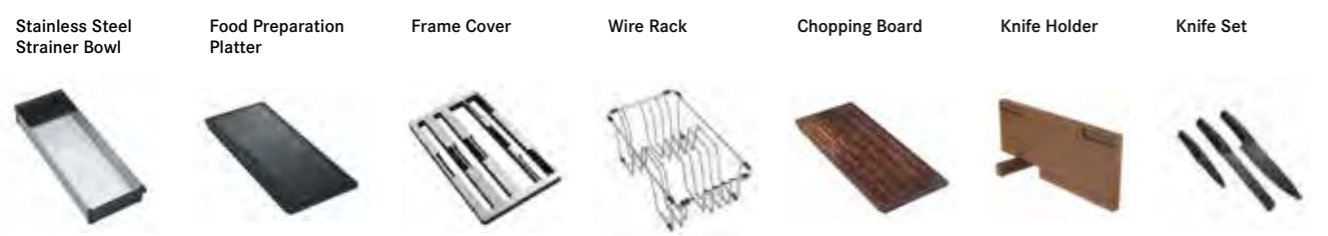

INCLUDED ACCESSORIES

Image shows BWX 220 110-27 Compartment Bowl with Pescara Pull Down Spray and Vital Single Dispense Chrome Tap

Box

Stainless Steel Undermount/Inset sink

Sink price from **£367**

Matt Brushed