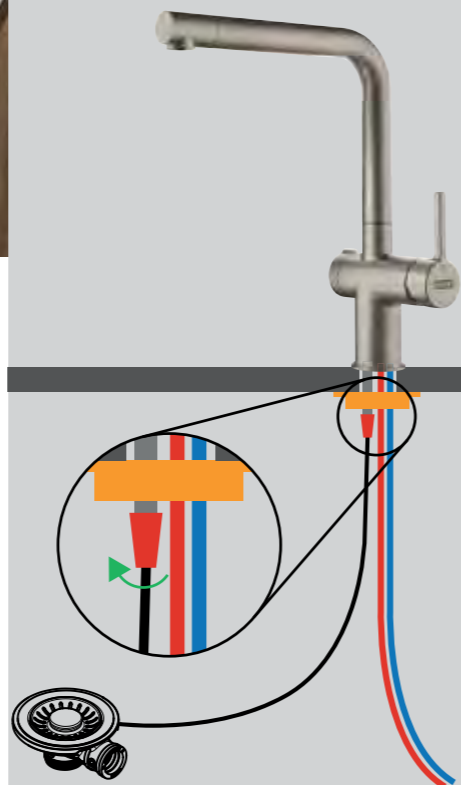

- Finish**
- Stainless Steel £132

- Finish**
- Decor Steel £147

- Finish**
- Matt Black £147

ACTIVE TWIST: THE INNOVATION THAT MERGES TAP AND SINK

A tap that works differently; with the ability to not only fill the sink but empty it too. An innovative special feature that links the tap and sink with a twist dial, that when turned, operates the waste outlet, so water drains away, easily, safely and hygienically, without you having to put your hands into hot, dirty water.

Laminar Aerator

The laminar aerator fitted in the spout ensures the Active Twist delivers a crystal clear, non splashing water stream, with very little noise.

Easy Clean Design

The Active Twist's fluid, curved design and rounded edges make it easier to clean.