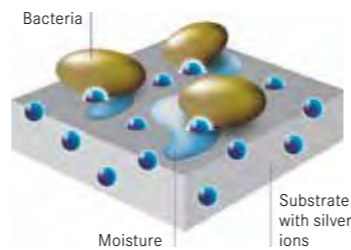

Active biocidal substance: silver ions. The silver ion locates the bacteria via the moisture and deactivates it.

Fragranite is available in a range of colours: