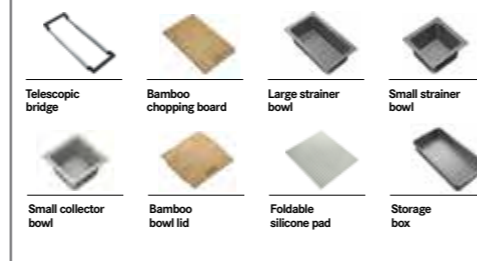

Mobile Drainer:
112.0188.651 **£131**

3

ALL IN

Eight accessories, endless combinations

Please see page 19 to select a combination of accessories

Epos

Stainless Steel sink

Sink price from **£472**