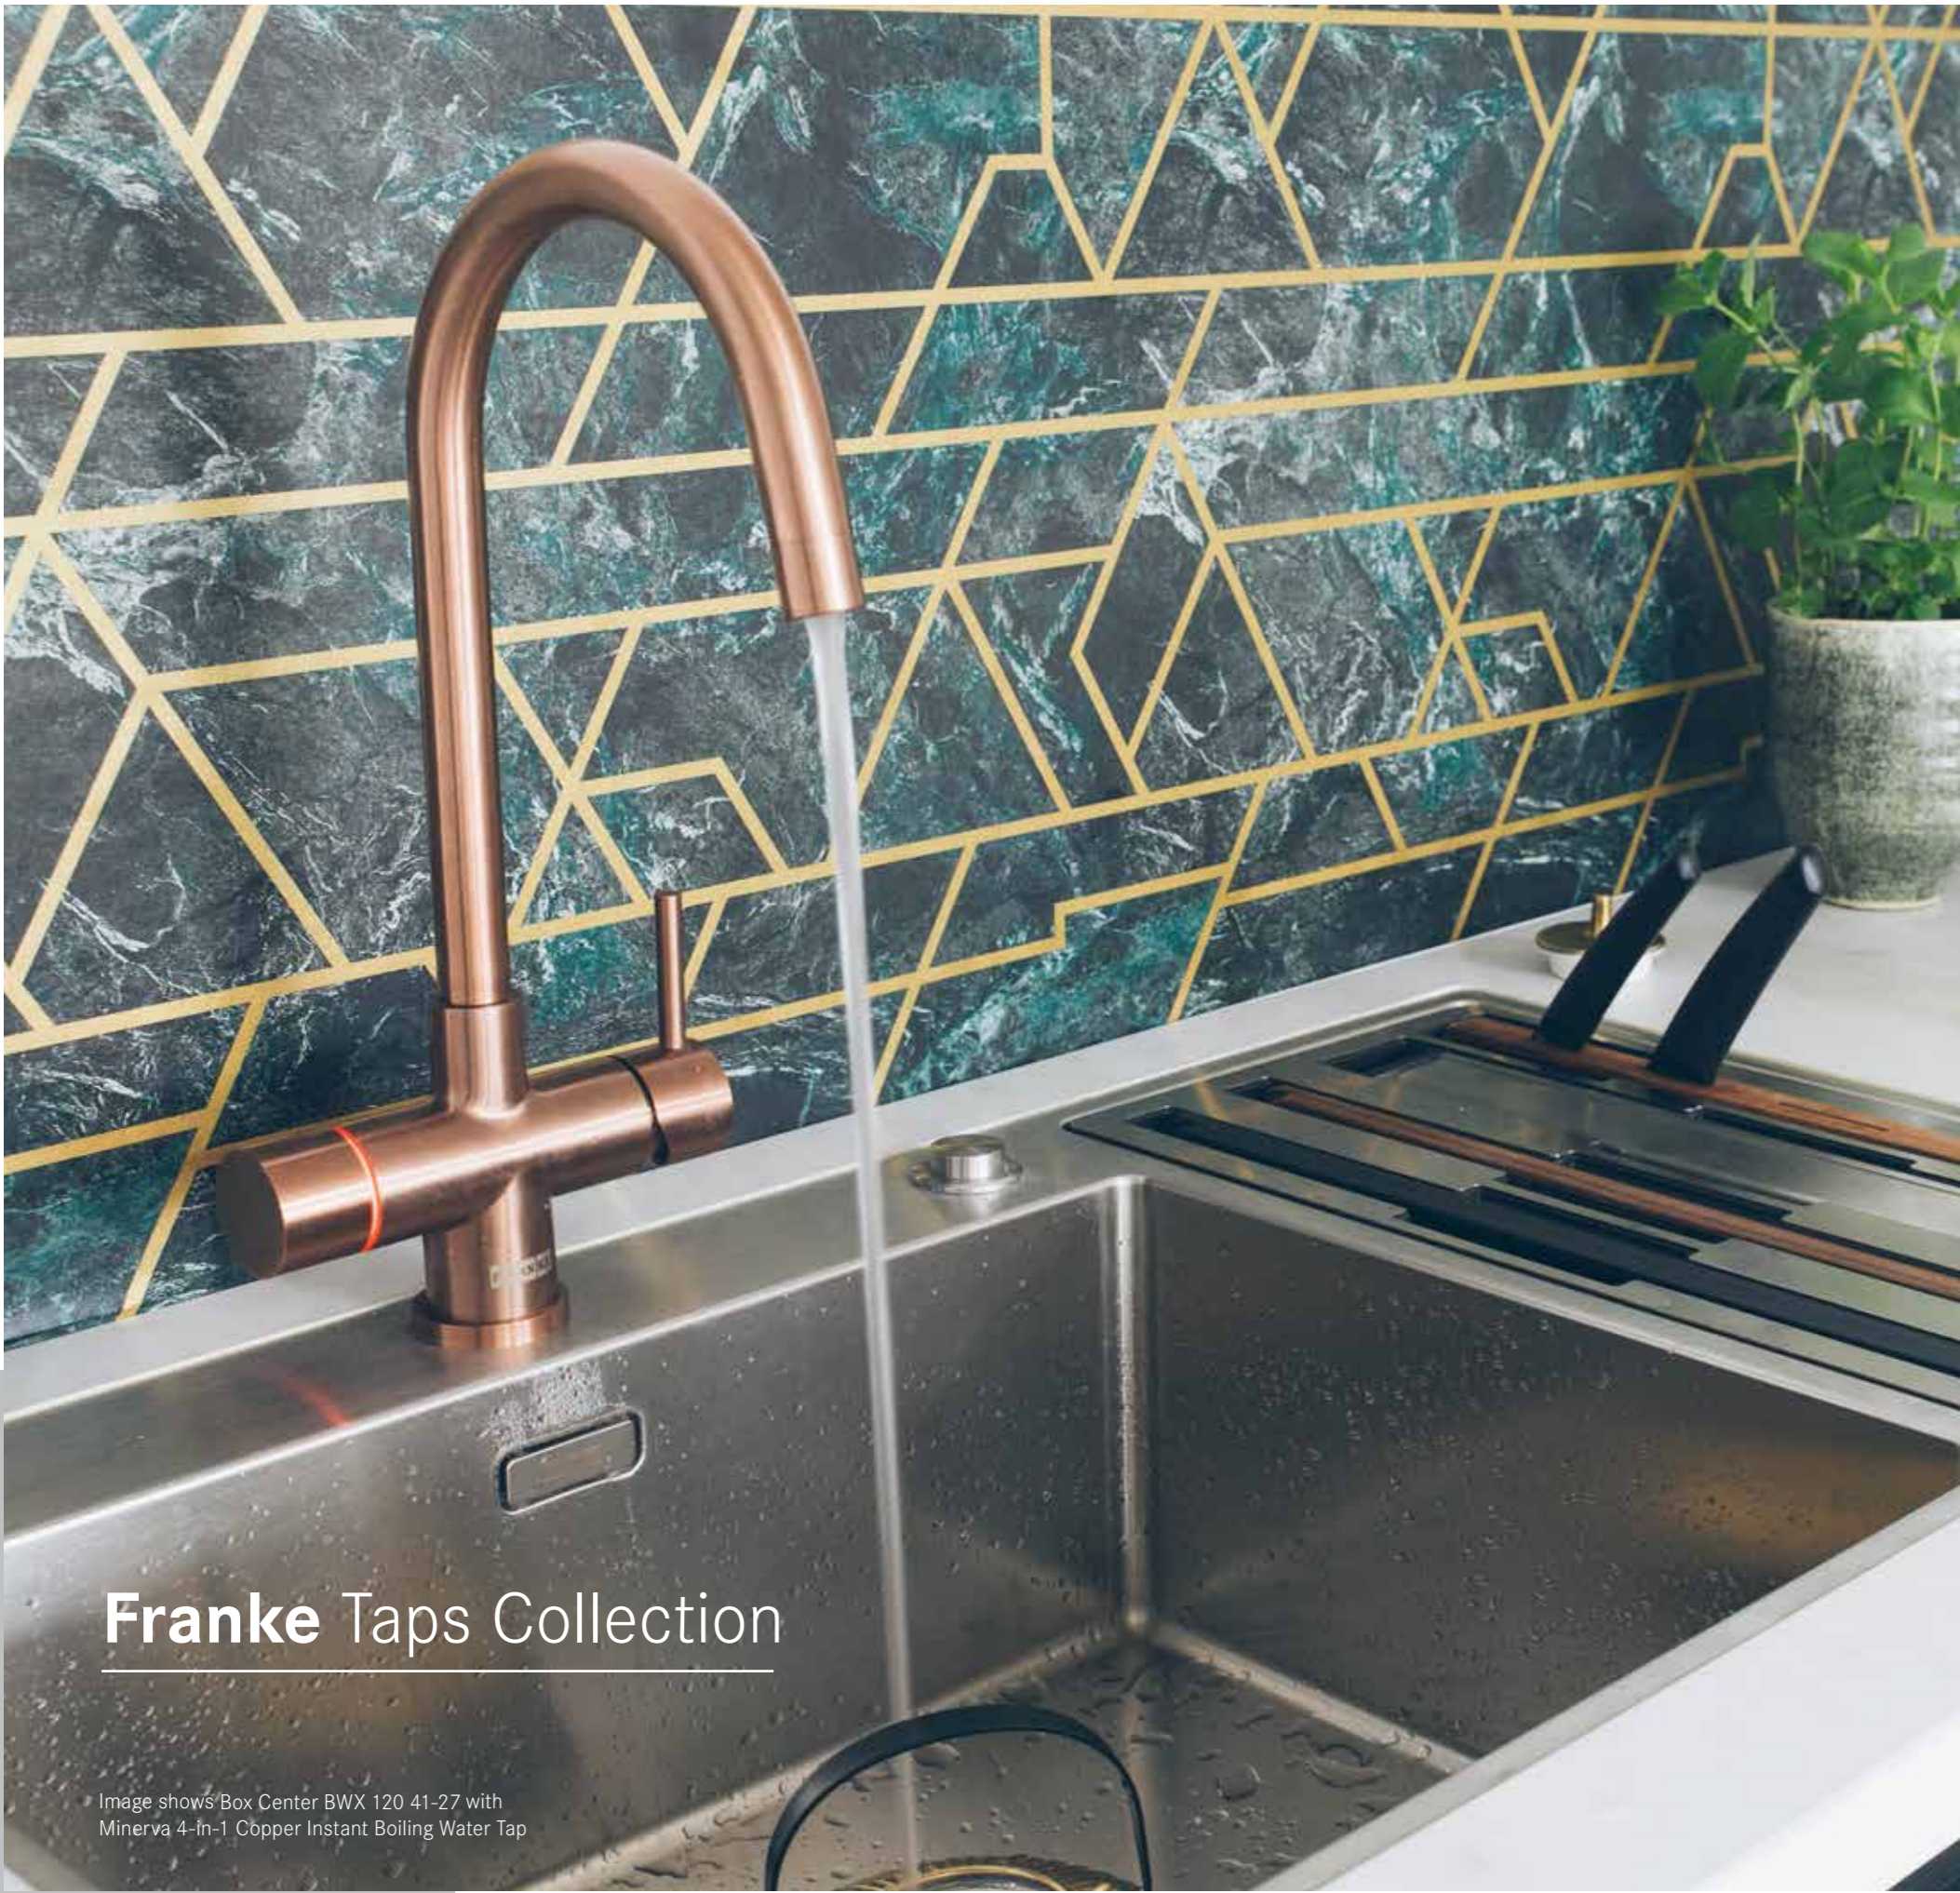

- Included 1½" black plug in small bowl

ACCESSORIES

Rollamat 40:
112.0050.988 **£95**

*NB: Batch feed WDU's are not compatible with ceramic sinks.

Image shows Pescara
360° Chrome tap.

Franke Taps Collection