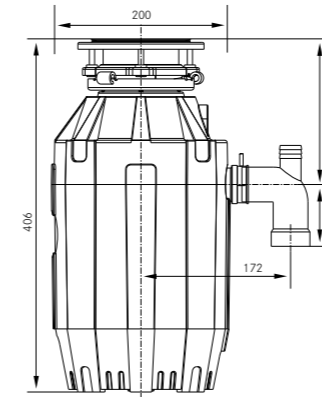

Waste Disposal Unit Turbo Elite TE-125

Continuous Feed

134.0473.237 **£513**