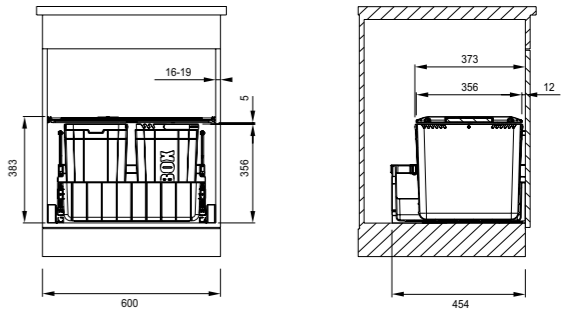

Dimensions (mm)					Features					Valve(s)	Pressure	Finish	FUN Number	Price			
	Tap Height	Spout Reach	Base Diameter	Tap Cut-out Diameter	Side Spray Base Diameter	Spray Cut-out Diameter	Perlator	Filtered Water	Instant Boiling Water	Pull-Out Spray						Pull-Out Nozzle	Directional Nozzle	Side-Spray (cold water only)
Boiling Water Taps																		
Omni 4-in-1 Original	385	215	42	35			●	●					●	1.5-5	Stainless Steel	119.0588.913	£1421	
Omni 4-in-1 Contemporary	345	255	50	35			●	●					●	1.5-5	Stainless Steel	119.0517.663	£1421	
Minerva 4-in-1 Original	345	255	50	35			●	●					●	2-4	Chrome	119.0518.838	£1583	
Minerva 4-in-1 Mondial Electronic	330	200	54	35			●	●					●	2-4	Stainless Steel	119.0532.227	£1693	
															Champagne Gold	119.0625.371	£1747	
															Copper	119.0625.348	£1747	
															Anthracite	119.0668.074	£1747	
															Industrial Black	119.0625.395	£1747	
Minerva 4-in-1 Helix Electronic	408	191	54	35			●	●					●	2-4	Stainless Steel	119.0625.396	£1693	
															Champagne Gold	119.0625.397	£1747	
															Copper	119.0625.398	£1747	
															Anthracite	119.0668.073	£1747	
															Industrial Black	119.0625.400	£1747	
Minerva 3-in-1 Original	362.5	189	50	35			●						●	2-4	Chrome	119.0518.861	£1092	
Minerva 3-in-1 Helix	407	191	54	35			●						●	2-4	Stainless Steel	119.0518.863	£1201	
Minerva 3-in-1 Mondial	330	200	54	35			●						●	2-4	Stainless Steel	119.0518.864	£1201	

Sorter Dimensions

Sorter 300-45 Duo

Minimum cabinet size: 450mm | 2 x 22L | 121.0150.144 | **£334**

Sorter 300-60 Duo

Minimum cabinet size: 600mm | 2 x 22L | 121.0150.143 | **£348**

Sorter 300-45 Trio

Minimum cabinet size: 450mm | 1 x 22L and 2 x 10L | 121.0150.145 | **£348**

Sorter 300-60 Trio

Minimum cabinet size: 600mm | 1 x 22L and 2 x 10L | 121.0150.146 | **£361**

Kitchen Solution Dimensions

Inset Waste Bin

Stainless Steel | 134.0035.042 | **£315**

Soap Dispensers