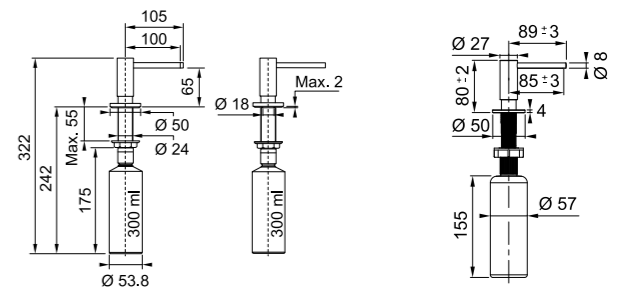

Atlas Neo Soap Dispenser Dimensions

Soap Dispensers

Active Chrome	119.0547.902	£132
Active Decor Steel	119.0547.904	£147
Active Matt Black	119.0547.906	£147
Atlas Neo Solid Stainless Steel	112.0625.483	£161
Atlas Neo Champagne Gold	112.0625.487	£177
Atlas Neo Copper	112.0625.486	£177
Atlas Neo Anthracite	112.0625.485	£177
Atlas Neo Industrial Black	112.0625.484	£177

Active Soap Dispenser Dimensions