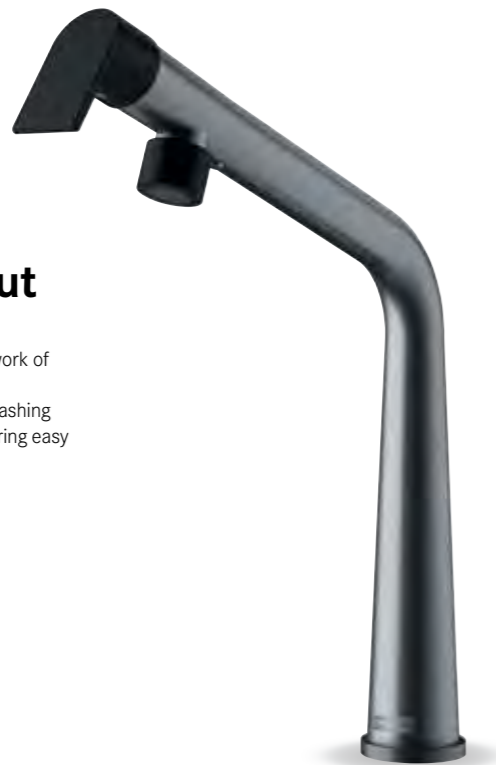

Finish

- Chrome £618
- Decor Steel £642
- Matt Black £642

Icon Swivel Spout

- Slim body and high spout make easy work of cleaning, even larger items
- Neoperl Laminar aerator to reduce splashing
- Front-on ergonomic control lever, offering easy operation with busy or dirty hands.

Finish

- Chrome £557
- Decor Steel £581
- Matt Black £581

Pescara

5 year guarantee on working parts
and 5 years on coatings, finish
and O-rings

Clean, contemporary
design that asserts
elegance

Pescara Swivel Up and Down

- Unique Pull-Down spray

Finish

 Chrome **£682**

Pescara Semi-Pro XL

Pull-Out Spray

- Quick release magnetic holder
- Perlator mixes air into the water to give a champagne-like flow

Finish

 Chrome **£614**