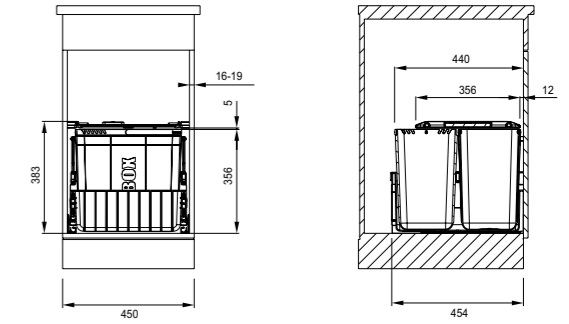

Sorter Dimensions

Sorter 300-45 Duo

Minimum cabinet size: 450mm | 2 x 22L | 121.0150.144 | **£334**

Sorter 300-60 Duo

Minimum cabinet size: 600mm | 2 x 22L | 121.0150.143 | **£348**

Sorter 300-45 Trio

Minimum cabinet size: 450mm | 1 x 22L and 2 x 10L | 121.0150.145 | **£348**