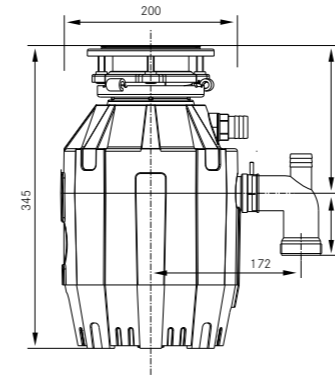

Waste Disposal Unit Dimensions

Waste Disposal Unit Turbo Elite TE-50

Continuous Feed

134.0473.235 **£329**