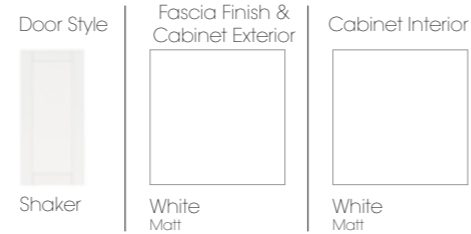

The above units are highlighted over page to show the combination required to achieve the above and indicate pricing.

Basin Units*			WC Units Including Push Button Cistern			Base Units*			Drawer Base Units*		
Standard Depth			Standard Depth			Standard Depth			Standard Depth		
(H) 640mm (820 with legs) x (D) 360mm			(H) 820mm x (D) 360mm			(H) 640mm (820 with legs) x (D) 360mm			(H) 640mm* (820 with legs) x (W) 350mm x (D) 360mm		
500mm	R/50BCB	£275.94	500mm	RC/FP50WC	£422.16	175mm	R/175BSD	£182.45	Drawerline	R/35BDD	£282.52
600mm	R/60BCB	£299.59	600mm	RC/FP60WC	£443.05	300mm	R/30BSD	£197.10	Three Drawer	R/35B3D	£466.48
700mm	R/70BCB	£314.05	700mm	RC/FP70WC	£451.13	350mm	R/35BSD	£199.73			
Slimline Depth			Slimline Depth			Slimline Depth					
(H) 640mm (820 with legs) x (D) 245mm			(H) 820mm x (D) 245mm			(H) 640mm (820 with legs) x (D) 245mm					
500mm	2R/50BCB	£275.94	500mm	2RC/FP50WC	£422.16	175mm	2R/175BSD	£182.45			
600mm	2R/60BCB	£299.59	600mm	2RC/FP60WC	£443.05	300mm	2R/30BSD	£197.10			
700mm	2R/70BCB	£314.05	700mm	2RC/FP70WC	£451.13	350mm	2R/35BSD	£199.73			

WC unit available without cistern, see pages 78-79.

Open Base Units*			Toilet Roll Base Unit*			Tall Units*			Wall Units		
Standard Depth			Universal Depth			Standard Depth			Universal Depth		
(H) 640mm (820 with legs) x (D) 360mm			(H) 640mm (820 with legs) x (D) 245mm			(H) 1792mm (1972 with legs) x (W) 350mm x (D) 360mm			(H) 800mm x (D) 220mm		
350mm	R/OS	£134.03	175mm	2R/175TRU	£212.83	Two Door	35BTSD	£458.18	175mm**	R/175TW	£176.08
Slimline Depth						Drawerline	35BTDD	£540.96	300mm**	R/30TW	£199.73
(H) 640mm (820 with legs) x (D) 245mm						Open	35BTOSD	£430.18	350mm**	R/35TW	£204.98
350mm	2R/OS	£134.03				Tall Open Drawerline	35BTODD	£512.96	500mm	R/50TW	£279.61
						Slimline Depth			600mm	R/60TW	£297.16
						(H) 1792mm (1972 with legs) x (W) 350mm x (D) 245mm			700mm	R/70TW	£324.46
						Two Door	2/35BTSD	£458.18			

Mirrored Wall Units			Framed Mirrors			Plain Mirrors			Additional Fixtures Plinths		
Standard Depth			Universal Depth			Universal Depth			(W) 1300mm x (H) 180mm 13PS £35.53		
(H) 800mm x (D) 210mm			(H) 800mm x (D) 20mm			(H) 800mm x (D) 20mm			(W) 2000mm x (H) 180mm 20PS £42.05		
350mm**	R/35TWM/SC	£404.81	600mm	60TFM	£182.65	500mm	50TMB	£121.33	(W) 2500mm x (H) 180mm 25PS £49.93		
600mm	R/60TWM/SC	£572.99	700mm	70TFM	£222.07	600mm	60TMB	£125.06	End Panels		
700mm	R/70TWM/SC	£599.27				700mm	70TMB	£145.08	(H) 820mm x (W) 360mm EP820 £60.44		
Slimline Depth									(H) 1972mm x (W) 360mm TEP1972 £98.56		
(H) 800mm x (D) 150mm									Filters Panels		
600mm	R/60TWM/SL/SC	£572.99							(W) 2000mm x (H) 340mm FP20 £59.14		
700mm	R/70TWM/SL/SC	£599.27							(W) 2500mm x (H) 340mm FP27 £76.21		
									Door Infill Panel		
									(W) 175mm x (H) 640mm DF £60.44		
									Tile Infill Panels (Pair)		
									(W) 45mm x (H) 850mm TIP £23.12		
									Wall Mounting Kit*		
									UWHK £8.81		

Finishing Touches	
Sanitaryware	Pages 96-97
Taps	Pages 98-99
Countertops	Pages 100-101
Handles	Pages 102-103
Mirrors	Pages 104-105
All Units	Pages 78-79

*Wall mounting kit required if suspending unit.