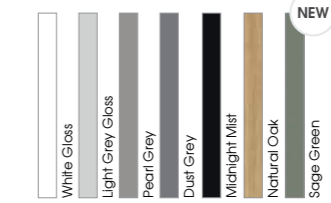

Accent Panels For Base Units*		
Standard Depth		
(D) 365mm x (T) 15mm		
(H) 640mm	AP640	£51.25
(H) 820mm	AP820	£60.44
Slimline Depth		
(D) 250mm x (T) 15mm		
(H) 640mm	2/AP640	£42.05
(H) 820mm	2/AP820	£47.30