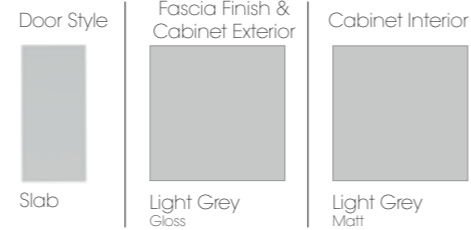

Light Grey Gloss

Fitted Bathroom Furniture

Price Band 2

The above units are highlighted over page to show the combination required to achieve the above and indicate pricing.