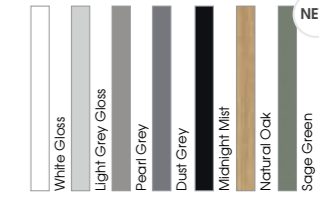

Accent Panels For Wall Units*		
Standard Wall Unit		
(D) 220mm x (T) 15mm		
(H) 800mm	APW800	£44.68
Standard Mirror Wall Unit		
(D) 210mm x (T) 15mm		
(H) 800mm	APMW800	£43.37
Slimline Mirror Wall Unit		
(D) 150mm x (T) 15mm		
(H) 800mm	2/APMW800	£38.11