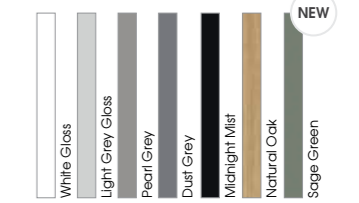

Accent Panels For Wall Units*		
Standard Wall Unit		
(D) 220mm x (T) 15mm		
(H) 800mm	APW800	£44.68
Standard Mirror Wall Unit		
(D) 210mm x (T) 15mm		
(H) 800mm	APMW800	£43.37
Slimline Mirror Wall Unit		
(D) 150mm x (T) 15mm		
(H) 800mm	2/APMW800	£38.11