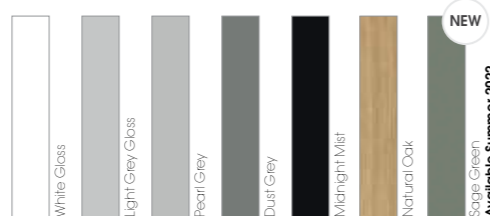

Accent Panel Options

Available Summer 2022

Basin Units*		
Standard Depth		
(H) 640mm** x (D) 360mm		
500mm	S50BU	£349.40
600mm	S60BU	£374.98
Slimline Depth		
(H) 640mm** x (D) 245mm		
500mm	2/S50BU	£349.40
600mm	2/S60BU	£374.98
**Height 820mm with legs		

Basin Units With Drawers*		
Standard Depth		
(H) 640mm** x (D) 360mm		
600mm	S60DBU	£563.00
**Height 820mm with legs		

Base Units*		
Standard Depth		
(H) 640mm** x (D) 360mm		
175mm	S175B	£224.66
350mm	S350B	£249.26
350mm	S350DLB	£334.07
Slimline Depth		
(H) 640mm** x (D) 245mm		
175mm	2/S175B	£224.66
350mm	2/S350B	£249.26
**Height 820mm with legs		

When ordering a single door unit, please state whether you require the hinges on the right or left.

WC Unit*		
Including Flush Plate & Cistern		
Standard Depth		
(H) 820mm x (D) 360mm		
600mm	S60WCUC	£618.58
Slimline Depth		
(H) 820mm x (D) 245mm		
600mm	2/S60WCUC	£618.58

Wall Units*		
One Door		
(H) 800mm x (D) 220mm		
175mm	S175W	£206.40
350mm	S35W	£265.84
Two Doors		
(H) 800mm x (D) 220mm		
600mm	S60W	£400.03

Mirrored Wall Units*		
Standard Depth		
(H) 800mm x (D) 210mm		
350mm**	R/35TWM/SC	£404.81
600mm	R/60TWM/SC	£572.99
Slimline Depth		
(H) 800mm x (D) 150mm		
600mm	R/60TWM/SL/SC	£572.99
**One door unit