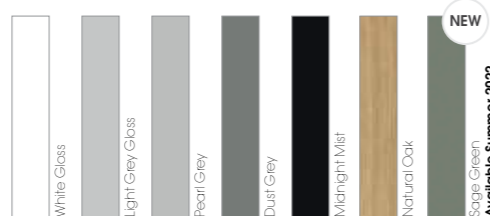

Accent Panel Options