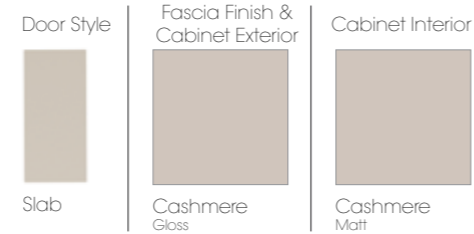

The above units are highlighted over page to show the combination required to achieve the above and indicate pricing.

Basin Units*			WC Units Including Push Button Cistern			Base Units*			Drawer Base Units*		
Standard Depth			Standard Depth			Standard Depth			Standard Depth		
(H) 640mm (820 with legs) x (D) 360mm			(H) 820mm x (D) 360mm			(H) 640mm (820 with legs) x (D) 360mm			(H) 640mm* (820 with legs) x (W) 350mm x (D) 360mm		
500mm	R/50BCB	£349.40	500mm	RC/FP50WC	£507.89	175mm	R/175BSD	£224.66	Drawerline	R/35BDD	£334.07
600mm	R/60BCB	£374.98	600mm	RC/FP60WC	£531.64	300mm	R/30BSD	£234.55	Three Drawer	R/35B3D	£480.92
700mm	R/70BCB	£404.26	700mm	RC/FP70WC	£539.22	350mm	R/35BSD	£249.26			
Slimline Depth			Slimline Depth			Slimline Depth					
(H) 640mm (820 with legs) x (D) 245mm			(H) 820mm x (D) 245mm			(H) 640mm (820 with legs) x (D) 245mm					
500mm	2R/50BCB	£349.40	500mm	2RC/FP50WC	£507.89	175mm	2R/175BSD	£224.66			
600mm	2R/60BCB	£374.98	600mm	2RC/FP60WC	£531.64	300mm	2R/30BSD	£234.55			
700mm	2R/70BCB	£404.26	700mm	2RC/FP70WC	£539.22	350mm	2R/35BSD	£249.26			

WC unit available without cistern, see pages 78-79.

Open Base Units*			Toilet Roll Base Unit*			Tall Units*			Wall Units		
Standard Depth			Universal Depth			Standard Depth			Universal Depth		
(H) 640mm (820 with legs) x (D) 360mm			(H) 640mm (820 with legs) x (D) 245mm			(H) 1792mm (1972 with legs) x (W) 350mm x (D) 360mm			(H) 800mm x (D) 220mm		
350mm	R/OS	£134.03	175mm	2R/175TRU	£249.43	Two Door	35BTSD	£583.31	175mm**	R/175TW	£206.40
Slimline Depth			Slimline Depth			Slimline Depth			300mm**	R/30TW	£262.02
(H) 640mm (820 with legs) x (D) 245mm			(H) 800mm x (D) 20mm			(H) 1792mm (1972 with legs) x (W) 350mm x (D) 245mm			350mm**	R/35TW	£265.84
350mm	2R/OS	£134.03	600mm	60TFM	£248.71	Drawerline	35BTDD	£655.38	500mm	R/50TW	£360.49
			700mm	70TFM	£260.56	Open	35BTOSD	£524.02	600mm	R/60TW	£400.03
						Tall Open	35BTODD	£608.82	700mm	R/70TW	£434.83
						Drawerline	35BTODD	£608.82			
						Slimline Depth					
						(H) 1792mm (1972 with legs) x (W) 350mm x (D) 245mm					
						Two Door	2/35BTSD	£583.31			

Mirrored Wall Units			Framed Mirrors			Plain Mirrors		
Standard Depth			Universal Depth			Universal Depth		
(H) 800mm x (D) 210mm			(H) 800mm x (D) 20mm			(H) 800mm x (D) 20mm		
350mm**	R/35TWM/SC	£417.01	600mm	60TFM	£248.71	500mm	50TMB	£121.33
600mm	R/60TWM/SC	£586.98	700mm	70TFM	£260.56	600mm	60TMB	£125.06
700mm	R/70TWM/SC	£612.36				700mm	70TMB	£145.08
Slimline Depth								
(H) 800mm x (D) 150mm								
600mm	R/60TWM/SL/SC	£586.98						
700mm	R/70TWM/SL/SC	£612.36						

**One Door

Finishing Touches	
Sanitaryware	Pages 96-97
Taps	Pages 98-99
Countertops	Pages 100-101
Handles	Pages 102-103
Mirrors	Pages 104-105
All Units	Pages 78-79