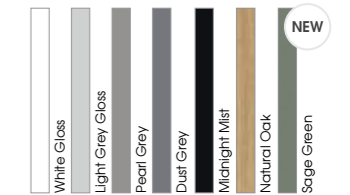

Accent Panels For Wall Units*		
Standard Wall Unit		
(D) 220mm x (T) 15mm		
(H) 800mm	APW800	£44.68
Standard Mirror Wall Unit		
(D) 210mm x (T) 15mm		
(H) 800mm	APMW800	£43.37
Slimline Mirror Wall Unit		
(D) 150mm x (T) 15mm		
(H) 800mm	2/APMW800	£38.11