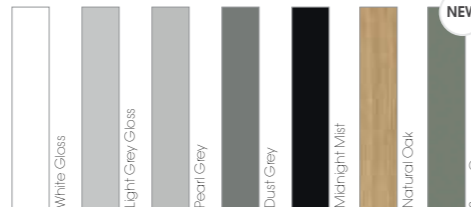

Accent Panel Options

Available
Summer 2022

Standard Depth		
(W) 1250mm** x (D) 365mm		
R/Hand	SIE1245/RH	£457.27
L/Hand	SIE1245/LH	£457.27
Slimline Depth		
(W) 1245**mm x (D) 250mm		
R/Hand	2/SIE1245/RH	£433.62
L/Hand	2/SIE1245/LH	£433.62

**1250mm width to accommodate 600mm basin unit, 600mm WC unit & x3 accent panels with 5mm overhang

Polished Chrome		
(H) 180mm	DPML	£20.66
Brushed Chrome		
(H) 180mm	DBML	£25.94
Black		
(H) 180mm	DBLML	£29.40

**Appropriate wall fixings should be used in conjunction with decorative leg(s)

Additional Fixtures

Plinth** - (W) 1300mm x (H) 180mm		
	Matt	Gloss
13PS	£35.53	£50.92

Plinth** - (W) 2000mm x (H) 180mm		
	Matt	Gloss
20PS	£42.05	£72.28

Slim Return Plinth**		
(W) 245mm x (H) 180mm		
	Matt	Gloss
M-PLINTH	£10.80	£13.20

Tile Infill Panels** (Pair)		
(W) 45mm x (H) 850mm		
	Matt	Gloss
TIP	£23.12	£23.68

Wall Mounting Kit*	
UWHK	£8.81

**Plinths & infill panels available in accent panel colours only.
Slim return plinth is to be used in conjunction with a standard depth 640mm accent panel to achieve the L shape furniture set up, as per the cover page.

*Accent panels are required with each unit as cabinet is pearl grey as standard.

Complete basin and base units with plinth or decorative leg(s). If suspending, a wall mounting kit is required.

Finishing Touches

Sanitaryware	Pages 96-97
Taps	Pages 98-99
Countertops	Pages 100-101
Handles	Pages 102-103
Mirrors	Pages 104-105

For bath panels, please see page 79. For Midnight Mist and Sage Green, please refer to price band 1.

All Prices Include VAT at 20%