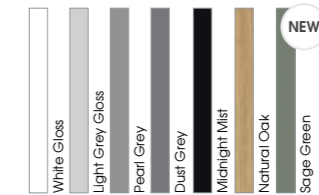

Accent Panels For Base Units*		
Standard Depth		
(D) 365mm x (T) 15mm		
(H) 640mm	AP640	£51.25
(H) 820mm	AP820	£60.44
Slimline Depth		
(D) 250mm x (T) 15mm		
(H) 640mm	2/AP640	£42.05
(H) 820mm	2/AP820	£47.30