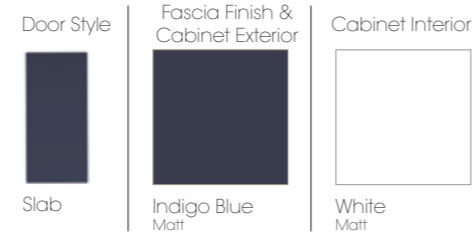

The above units are highlighted over page to show the combination required to achieve the above and indicate pricing.

Basin Units*			WC Units Including Push Button Cistern			Base Units*			Drawer Base Units*		
Standard Depth			Standard Depth			Standard Depth			Standard Depth		
(H) 640mm (820 with legs) x (D) 360mm			(H) 820mm x (D) 360mm			(H) 640mm (820 with legs) x (D) 360mm			(H) 640mm* (820 with legs) x (W) 350mm x (D) 360mm		
500mm	R/50BCB	£275.94	500mm	RC/FP50WC	£422.16	175mm	R/175BSD	£182.45	Drawerline	R/35BDD	£282.52
600mm	R/60BCB	£299.59	600mm	RC/FP60WC	£443.05	300mm	R/30BSD	£197.10	Three Drawer	R/35B3D	£466.48
700mm	R/70BCB	£314.05	700mm	RC/FP70WC	£451.13	350mm	R/35BSD	£199.73			
Slimline Depth			Slimline Depth			Slimline Depth					
(H) 640mm (820 with legs) x (D) 245mm			(H) 820mm x (D) 245mm			(H) 640mm (820 with legs) x (D) 245mm					
500mm	2R/50BCB	£275.94	500mm	2RC/FP50WC	£422.16	175mm	2R/175BSD	£182.45			
600mm	2R/60BCB	£299.59	600mm	2RC/FP60WC	£443.05	300mm	2R/30BSD	£197.10			
700mm	2R/70BCB	£314.05	700mm	2RC/FP70WC	£451.13	350mm	2R/35BSD	£199.73			
			WC unit available without cistern, see pages 78-79.								

Toilet Roll Base Unit*			Tall Units*				Wall Units			Mirrored Wall Units		
Universal Depth			Standard Depth				Universal Depth			Standard Depth		
(H) 640mm (820 with legs) x (D) 245mm			(H) 1792mm (1972 with legs) x (W) 350mm x (D) 360mm				(H) 800mm x (D) 220mm			(H) 800mm x (D) 210mm		
175mm	2R/175TRU	£212.83	Two Door	35BTSD	£458.18	175mm**	R/175TW	£176.08	350mm**	R/35TWM/SC	£404.81	
			Drawerline	35BTDD	£540.96	300mm**	R/30TW	£199.73	600mm	R/60TWM/SC	£572.99	
			Open	35BTOSD	£430.18	350mm**	R/35TW	£204.98	700mm	R/70TWM/SC	£599.27	
			Tall Open	35BTODD	£512.96	500mm	R/50TW	£279.61				
			Drawerline			600mm	R/60TW	£297.16				
						700mm	R/70TW	£324.46				
			Slimline Depth				**One Door					
			(H) 1792mm (1972 with legs) x (W) 350mm x (D) 245mm									
			Two Door	2/35BTSD	£458.18							

Framed Mirrors			Plain Mirrors		
Universal Depth			Universal Depth		
(H) 800mm x (D) 20mm			(H) 800mm x (D) 20mm		
600mm	60TFM	£182.65	500mm	50TMB	£121.33
700mm	70TFM	£222.07	600mm	60TMB	£125.06
			700mm	70TMB	£145.08

Finishing Touches	
Sanitaryware	Pages 96-97
Taps	Pages 98-99
Countertops	Pages 100-101
Handles	Pages 102-103
Mirrors	Pages 104-105
All Units	Pages 78-79

Additional Fixtures			
Plinths			
(W) 1300mm x (H) 180mm	13PS	£35.53	
(W) 2000mm x (H) 180mm	20PS	£42.05	
(W) 2500mm x (H) 180mm	25PS	£49.93	
End Panels			
(H) 820mm x (W) 360mm	EP820	£60.44	
(H) 1972mm x (W) 360mm	TEP1972	£98.56	
Fitters Panels			
(W) 2000mm x (H) 340mm	FP20	£59.14	
(W) 2500mm x (H) 340mm	FP27	£76.21	
Door Infill Panel			
(W) 175mm x (H) 640mm	DF	£60.44	
Tile Infill Panels (Pair)			
(W) 45mm x (H) 850mm	TIP	£23.12	
Wall Mounting Kit*			
UWHK		£8.81	

*Wall mounting kit required if suspending unit.