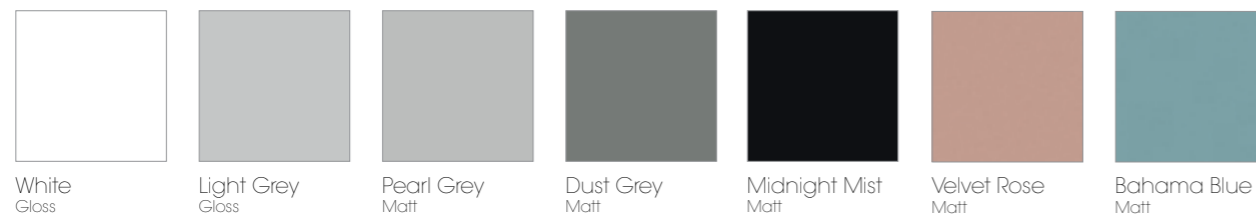

Colour Selector

Fascia Options

Cabinet Interior & Exterior

Accent Panel Options

Basin Units*		
Standard Depth		
(H) 640mm** x (D) 360mm		
500mm	S50BU	£349.40
600mm	S60BU	£374.98
Slimline Depth		
(H) 640mm** x (D) 245mm		
500mm	2/S50BU	£349.40
600mm	2/S60BU	£374.98
**Height 820mm with legs		

Basin Units With Drawers*		
Standard Depth		
(H) 640mm** x (D) 360mm		
600mm	S60DBU	£563.00
**Height 820mm with legs		

Base Units*		
Standard Depth		
(H) 640mm** x (D) 360mm		
175mm	S175B	£224.66
350mm	S350B	£249.26
350mm	S350DLB	£334.07
Slimline Depth		
(H) 640mm** x (D) 245mm		
175mm	2/S175B	£224.66
350mm	2/S350B	£249.26
**Height 820mm with legs		

When ordering a single door unit, please state whether you require the hinges on the right or left.

WC Unit*		
Including Flush Plate & Cistern		
Standard Depth		
(H) 820mm x (D) 360mm		
600mm	S60WCUC	£618.58
Slimline Depth		
(H) 820mm x (D) 245mm		
600mm	2/S60WCUC	£618.58

Wall Units*		
One Door		
(H) 800mm x (D) 220mm		
175mm	S175W	£206.40
350mm	S35W	£265.84
Two Doors		
(H) 800mm x (D) 220mm		
600mm	S60W	£400.03

Mirrored Wall Units*		
Standard Depth		
(H) 800mm x (D) 210mm		
350mm**	R/35TWM/SC	£404.81
600mm	R/60TWM/SC	£572.99
Slimline Depth		
(H) 800mm x (D) 150mm		
600mm	R/60TWM/SL/SC	£572.99
**One door unit		

Accent Panels For Base Units*		
Standard Depth		
(D) 365mm x (T) 15mm		
(H) 640mm	AP640	£51.25
(H) 820mm	AP820	£60.44
Slimline Depth		
(D) 250mm x (T) 15mm		
(H) 640mm	2/AP640	£42.05
(H) 820mm	2/AP820	£47.30

Accent Panels For Wall Units*		
Standard Wall Unit		
(D) 220mm x (T) 15mm		
(H) 800mm	APW800	£44.68
Standard Mirror Wall Unit		
(D) 210mm x (T) 15mm		
(H) 800mm	APMW800	£43.37
Slimline Mirror Wall Unit		
(D) 150mm x (T) 15mm		
(H) 800mm	2/APMW800	£38.11

Sierra		
All In One Basin & Countertop		
Standard Depth		
(W) 1245mm** x (D) 365mm		
R/Hand	SIE1245/RH	£457.27
L/Hand	SIE1245/LH	£457.27
Slimline Depth		
(W) 1245**mm x (D) 250mm		
R/Hand	2/SIE1245/RH	£433.62
L/Hand	2/SIE1245/LH	£433.62

**1250mm width to accommodate 600mm basin unit, 600mm WC unit & x3 accent panels with 5mm overhang

Decorative Leg		
Polished Chrome		
(H) 180mm	DPML	£20.66
Brushed Chrome		
(H) 180mm	DBML	£25.94
Black		
(H) 180mm	DBLML	£29.40

**Appropriate wall fixings should be used in conjunction with decorative leg(s)

Additional Fixtures		
Plinth** - (W) 1300mm x (H) 180mm	Matt	Gloss
13PS	£35.53	£50.92
Plinth** - (W) 2000mm x (H) 180mm	Matt	Gloss
20PS	£42.05	£72.28
Slim Return Plinth**		
(W) 245mm x (H) 180mm	Matt	Gloss
M-PLINTH	£10.80	£13.20
Tile Infill Panels** (Pair)		
(W) 45mm x (H) 850mm	Matt	Gloss
TIP	£23.12	£23.68
Wall Mounting Kit*		
UWHK	£8.81	

**Plinths & infill panels available in accent panel colours only.
Slim return plinth is to be used in conjunction with a standard depth 640mm accent panel to achieve the L shape furniture set up, as per the cover page.

*Accent panels are required with each unit as cabinet is pearl grey as standard.
Complete basin and base units with plinth or decorative leg(s). If suspending, a wall mounting kit is required.