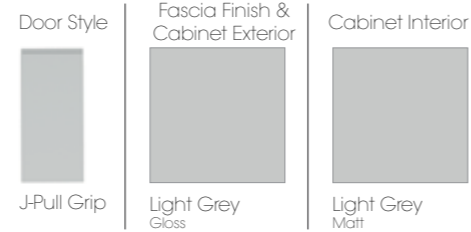

Light Grey Gloss

Fitted Bathroom Furniture

Price Band 2

The above units are highlighted over page to show the combination required to achieve the above and indicate pricing.

Basin Units*		
Standard Depth		
(H) 640mm (820 with legs) x (D) 360mm		
500mm	R/50BCB	£349.40
600mm	R/60BCB	£374.98
700mm	R/70BCB	£404.26
Slimline Depth		
(H) 640mm (820 with legs) x (D) 245mm		
500mm	2R/50BCB	£349.40
600mm	2R/60BCB	£374.98
700mm	2R/70BCB	£404.26

WC Units Including Push Button Cistern		
Standard Depth		
(H) 820mm x (D) 360mm		
500mm	RC/FP50WC	£507.89
600mm	RC/FP60WC	£531.64
700mm	RC/FP70WC	£539.22
Slimline Depth		
(H) 820mm x (D) 245mm		
500mm	2RC/FP50WC	£507.89
600mm	2RC/FP60WC	£531.64
700mm	2RC/FP70WC	£539.22

WC unit available without cistern, see pages 78-79.

Base Units*		
Standard Depth		
(H) 640mm (820 with legs) x (D) 360mm		
175mm	R/175BSD	£224.66
300mm	R/30BSD	£234.55
350mm	R/35BSD	£249.26
700mm	R/70B2SD	£401.68
Slimline Depth		
(H) 640mm (820 with legs) x (D) 245mm		
175mm	2R/175BSD	£224.66
300mm	2R/30BSD	£234.55
350mm	2R/35BSD	£249.26

Drawer Base Units*		
Standard Depth		
(H) 640mm* (820 with legs) x (W) 350mm x (D) 360mm		
Drawerline	R/35BDD	£334.07
Three Drawer	R/35B3D	£480.92

Open Base Units*		
Standard Depth		
(H) 640mm (820 with legs) x (D) 360mm		
350mm	R/OS	£134.03
Slimline Depth		
(H) 640mm (820 with legs) x (D) 245mm		
350mm	2R/OS	£134.03

Toilet Roll Base Unit*		
Universal Depth		
(H) 640mm (820 with legs) x (D) 245mm		
175mm	2R/175TRU	£249.43

Tall Units*		
Standard Depth		
(H) 1792mm (1972 with legs) x (W) 350mm x (D) 360mm		
Two Door	35BTSD	£583.31
Drawerline	35BTDD	£655.38
Open	35BTOSD	£524.02
Tall Open Drawerline	35BTODD	£608.82
Slimline Depth		
(H) 1792mm (1972 with legs) x (W) 350mm x (D) 245mm		
Two Door	2/35BTSD	£583.31

Wall Units		
Universal Depth		
(H) 800mm x (D) 220mm		
175mm**	R/175TW	£206.40
300mm**	R/30TW	£262.02
350mm**	R/35TW	£265.84
500mm	R/50TW	£360.49
600mm	R/60TW	£400.03
700mm	R/70TW	£434.83

**One Door

Mirrored Wall Units		
Standard Depth		
(H) 800mm x (D) 210mm		
350mm**	R/35TWM/SC	£417.01
600mm	R/60TWM/SC	£586.98
700mm	R/70TWM/SC	£612.36
Slimline Depth		
(H) 800mm x (D) 150mm		
600mm	R/60TWM/SL/SC	£586.98
700mm	R/70TWM/SL/SC	£612.36

**One Door

Framed Mirrors		
Universal Depth		
(H) 800mm x (D) 20mm		
600mm	60TFM	£248.71
700mm	70TFM	£260.56

Plain Mirrors		
Universal Depth		
(H) 800mm x (D) 20mm		
500mm	50TMB	£121.33
600mm	60TMB	£125.06
700mm	70TMB	£145.08

Finishing Touches	
Sanitaryware	Pages 96-97
Taps	Pages 98-99
Countertops	Pages 100-101
Mirrors	Pages 104-105
All Units	Pages 78-79

Additional Fixtures Plinths**			
(W) 1300mm x (H) 180mm	13PS		£50.92
(W) 2000mm x (H) 180mm	20PS		£72.28
(W) 2500mm x (H) 180mm	25PS		£85.28
End Panels			
(H) 820mm x (W) 360mm	EP820		£60.44
(H) 1972mm x (W) 360mm	TEP1972		£98.56
Filters Panels			
(W) 2000mm x (H) 340mm	FP20/HG		£82.90
(W) 2500mm x (H) 340mm	FP27/HG		£105.41
Door Infill Panel			
(W) 175mm x (H) 640mm	DF		£73.58
Tile Infill Panels (Pair)			
(W) 45mm x (H) 850mm	TIP		£23.68
Wall Mounting Kit*			
	UWHK		£8.81

*Wall mounting kit required if suspending unit.
**Edging on gloss plinths is matt