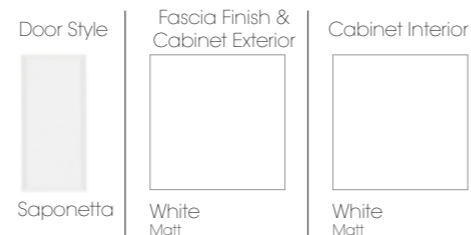

## Saponetta Door Finish Options

The Italian inspired design is subtle yet impactful; with a unique bevelled edge, the Saponetta fascia design will always be on-trend.

Milan  
Pages 76-77

The above units are highlighted over page to show the combination required to achieve the above and indicate pricing.