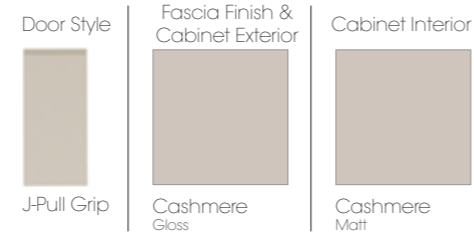

The above units are highlighted over page to show the combination required to achieve the above and indicate pricing.

Basin Units*	WC Units Including Push Button Cistern	Base Units*	Drawer Base Units*
Standard Depth (H) 640mm (820 with legs) x (D) 360mm	Standard Depth (H) 820mm x (D) 360mm	Standard Depth (H) 640mm (820 with legs) x (D) 360mm	Standard Depth (H) 640mm* (820 with legs) x (W) 350mm x (D) 360mm
500mm R/50BCB £349.40	500mm RC/FP50WC £507.89	175mm R/175BSD £224.66	Drawerline R/35BDD £334.07
600mm R/60BCB £374.98	600mm RC/FP60WC £531.64	300mm R/30BSD £234.55	Three Drawer R/35B3D £480.92
700mm R/70BCB £404.26	700mm RC/FP70WC £539.22	350mm R/35BSD £249.26	
Slimline Depth (H) 640mm (820 with legs) x (D) 245mm	Slimline Depth (H) 820mm x (D) 245mm	Slimline Depth (H) 640mm (820 with legs) x (D) 245mm	
500mm 2R/50BCB £349.40	500mm 2RC/FP50WC £507.89	175mm 2R/175BSD £224.66	
600mm 2R/60BCB £374.98	600mm 2RC/FP60WC £531.64	300mm 2R/30BSD £234.55	
700mm 2R/70BCB £404.26	700mm 2RC/FP70WC £539.22	350mm 2R/35BSD £249.26	
	WC unit available without cistern, see pages 78-79.		
Open Base Units*	Toilet Roll Base Unit*	Tall Units*	Wall Units
Standard Depth (H) 640mm (820 with legs) x (D) 360mm	Universal Depth (H) 640mm (820 with legs) x (D) 245mm	Standard Depth (H) 1792mm (1972 with legs) x (W) 350mm x (D) 360mm	Universal Depth (H) 800mm x (D) 220mm
350mm R/OS £134.03	175mm 2R/175TRU £249.43	Two Door 35BTSD £583.31	175mm** R/175TW £206.40
Slimline Depth (H) 640mm (820 with legs) x (D) 245mm		Drawerline 35BTDD £655.38	300mm** R/30TW £262.02
350mm 2R/OS £134.03		Open 35BTOSD £524.02	350mm** R/35TW £265.84
		Tall Open Drawerline 35BTODD £608.82	500mm R/50TW £360.49
		Slimline Depth (H) 1792mm (1972 with legs) x (W) 350mm x (D) 245mm	600mm R/60TW £400.03
		Two Door 2/35BTSD £583.31	700mm R/70TW £434.83
			**One Door
Mirrored Wall Units	Framed Mirrors	Plain Mirrors	Additional Fixtures
Standard Depth (H) 800mm x (D) 210mm	Universal Depth (H) 800mm x (D) 20mm	Universal Depth (H) 800mm x (D) 20mm	Plinths**
350mm** R/35TWM/SC £417.01	600mm 60TFM £248.71	500mm 50TMB £121.33	(W) 1300mm x (H) 180mm 13PS £50.92
600mm R/60TWM/SC £586.98	700mm 70TFM £260.56	600mm 60TMB £125.06	(W) 2000mm x (H) 180mm 20PS £72.28
700mm R/70TWM/SC £612.36		700mm 70TMB £145.08	(W) 2500mm x (H) 180mm 25PS £85.28
Slimline Depth (H) 800mm x (D) 150mm			End Panels
600mm R/60TWM/SL/SC £586.98			(H) 820mm x (W) 360mm EP820 £60.44
700mm R/TWM/SL/SC £612.36			(H) 1972mm x (W) 360mm TEP1972 £98.56
**One Door			Fitters Panels
			(W) 2000mm x (H) 340mm FP20/HG £82.90
			(W) 2500mm x (H) 340mm FP27/HG £105.41
			Door Infill Panel
			(W) 175mm x (H) 640mm DF £73.58
			Tile Infill Panels (Pair)
			(W) 45mm x (H) 850mm TIP £23.68
			Wall Mounting Kit*
			UWHK £8.81
			*Wall mounting kit required if suspending unit. **Edging on glass plinths is matt
		Finishing Touches	
		Sanitaryware Pages 96-97	
		Taps Pages 98-99	
		Countertops Pages 100-101	
		Mirrors Pages 104-105	
		All Units Pages 78-79