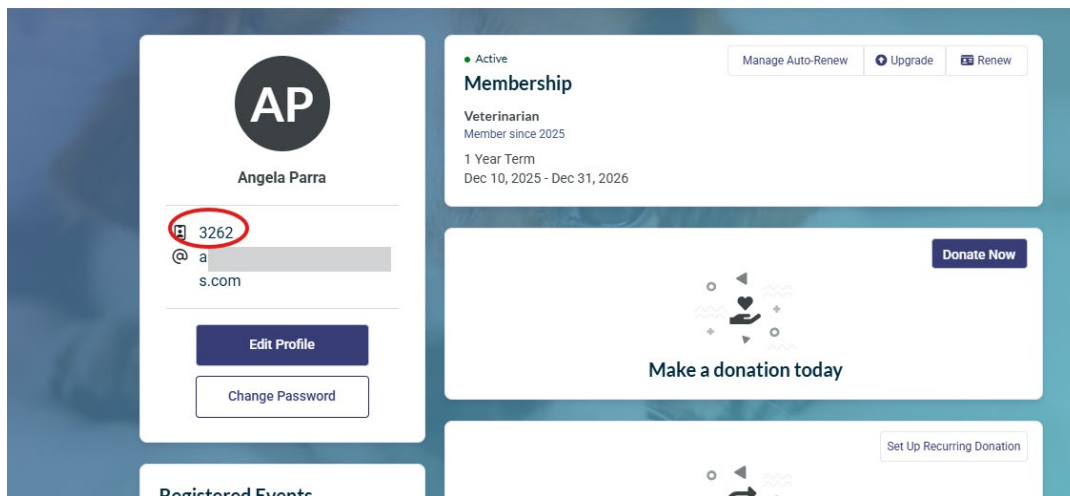

How to Find Your IVAPM Membership Number

Start by going to ivapm.org on your desktop computer or mobile device.

On Desktop

1. Click on the Member Login button on the top right corner of the screen.

2. Once in your account, you will find your Membership Number under your name on the left-hand side.

Good morning, Angela

On Mobile

1. Go to the My Account page to log into your account. You will find it under the “Members Only” menu on the right-hand side.

2. Once logged in, your Membership Number would be under your name at the top of the screen.