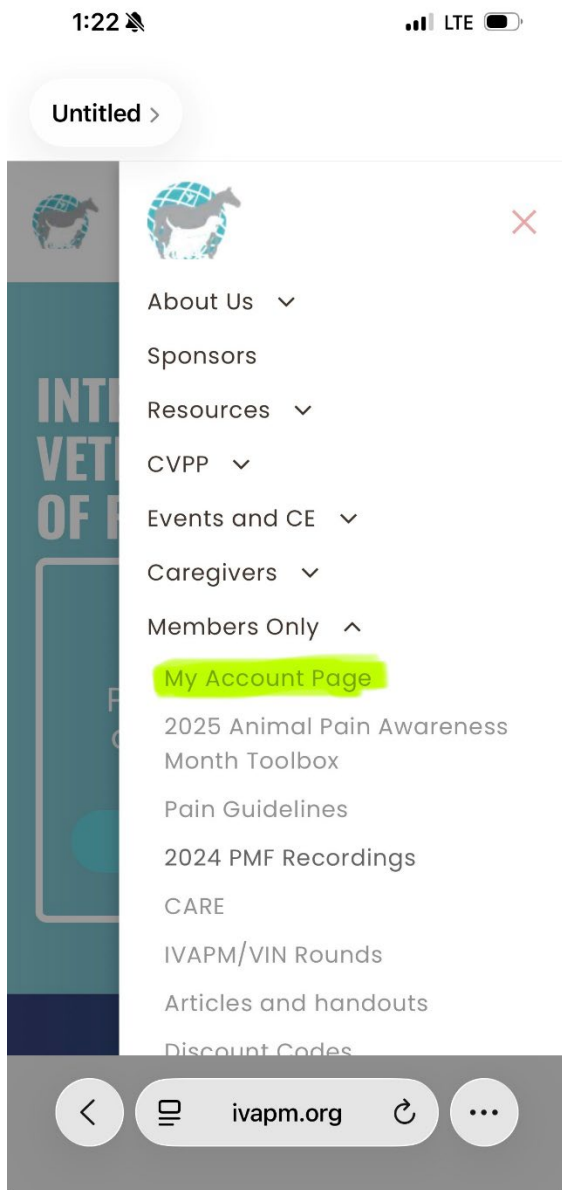

How to Find Your IVAPM Membership Number

Start by going to ivapm.org on your desktop computer or mobile device.

On Desktop

1. Click on the Member Login button on the top right corner of the screen.

2. Once in your account, you will find your Membership Number under your name on the left-hand side.

Good morning, Angela

On Mobile

1. Go to the My Account page to log into your account. You will find it under the “Members Only” menu on the right-hand side.

2. Once logged in, your Membership Number would be under your name at the top of the screen.