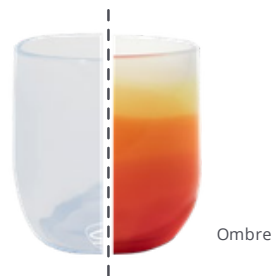

\*Crystal Clear and Stars & Stripes are not available in all product styles. \*\*Lead time of 90-120 days and MOQ of 360.

**WHOLESALE PRICING** Upgrade any color pint to a straw tumbler for only \$2.50 per lid!