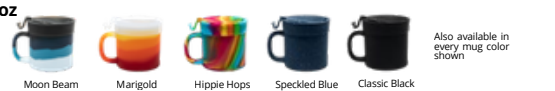

Coffee Mug 16oz with Lid
Price: $9.00
Min Qty: 54
Colors per MOQ: 2