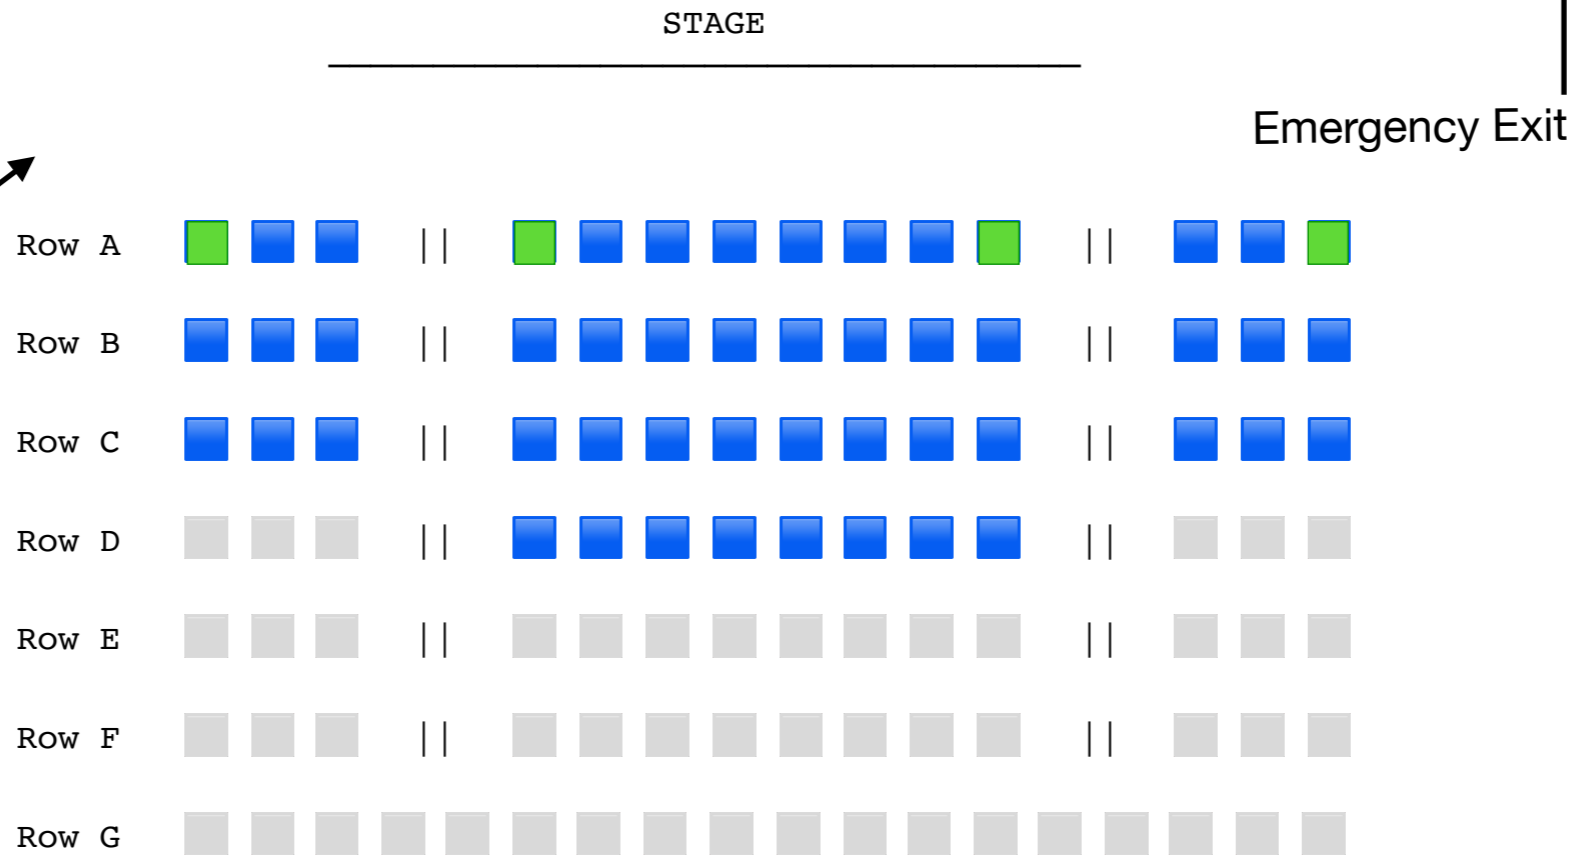

# Johnson Theatre Seating Chart

## Legend

-  Preferred Seating
-  Wheelchair Accessible
-  General Admission / Student Admission with ID
- || = aisle (Rows A–F only)

Lobby Entrance 

If you purchase tickets for **Preferred Seating**, you can sit wherever you want in the **Preferred Seating** section (seats are not assigned). Likewise, if you purchase **General Admission or Student Admission** tickets, you can sit wherever you want in that section. The earlier you arrive, the more seat choices you'll have. For tickets, go to <https://www.newviewstheatre.org/tickets>.