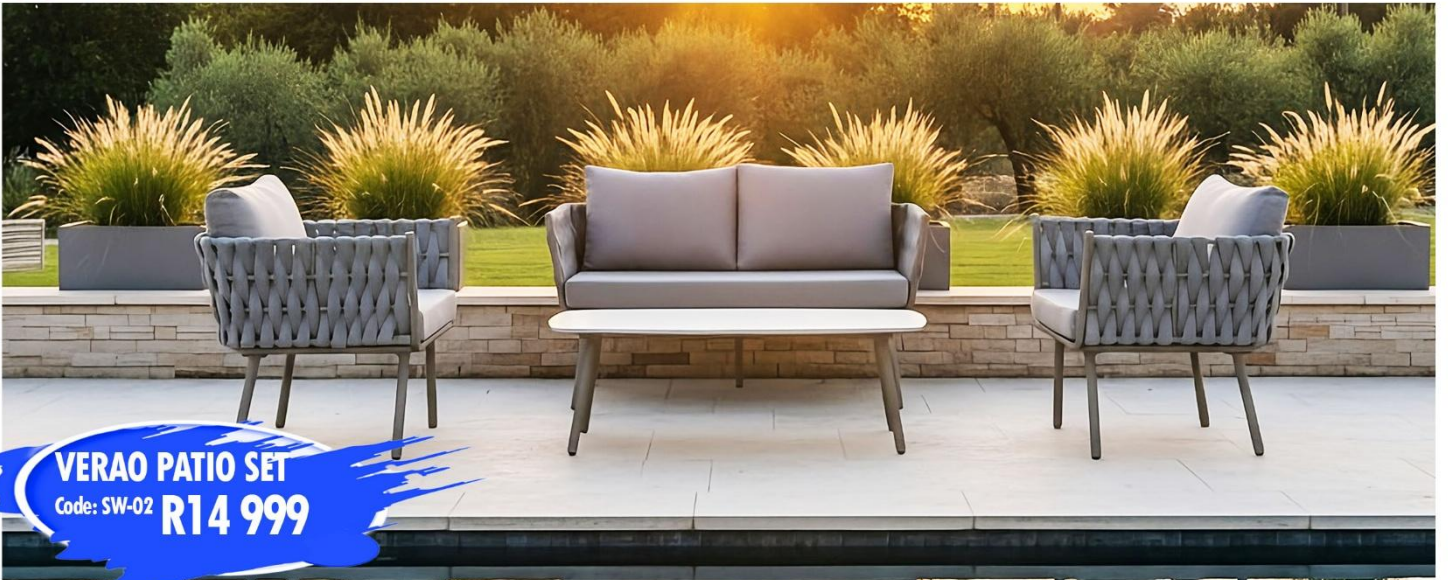

PAOLOPIVA COFFEE TABLE
Code: CT-258 **R2 999**

ELLIOTS ACCENT TABLES
Code: CT-259 **R 5 999**

RANDOLPH ACCENT TABLES
Code: CT-257 **R6 999**

OUTDOOR CHAIRS & DRESSING TABLES

VERAO PATIO SET
Code: SW-02 **R14 999**