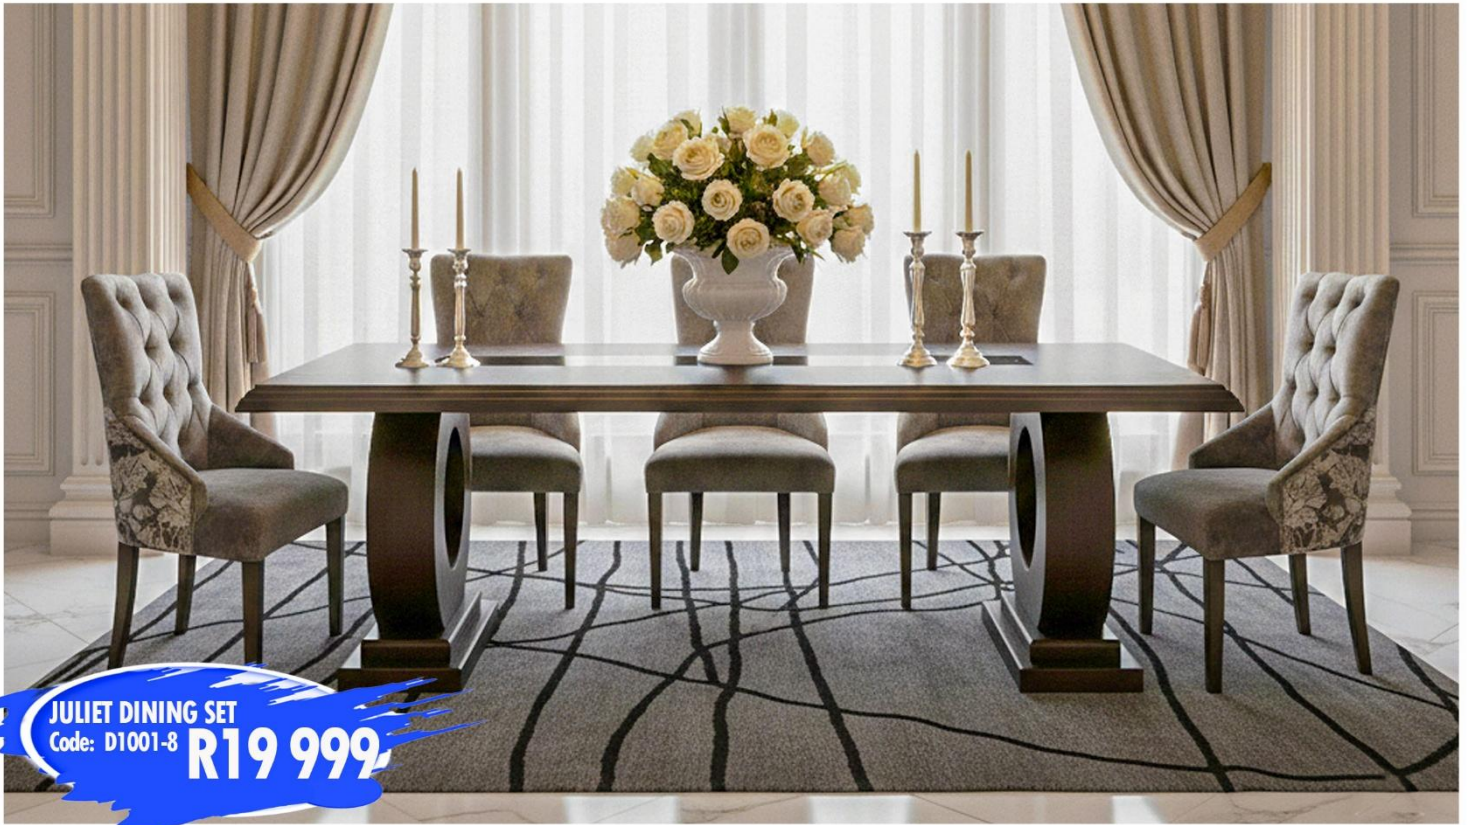

AREANA DINING SET
Code: DT-1206
R39 999

OTTIS DINING SET
Code: DF-1206
R39 999