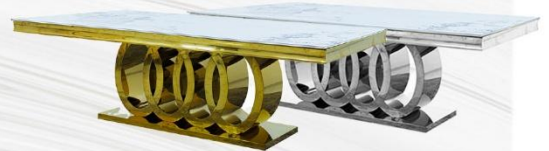

Available in Gold and silver

ALVARO DINING TABLE
Code: DT-888 **R14 999**