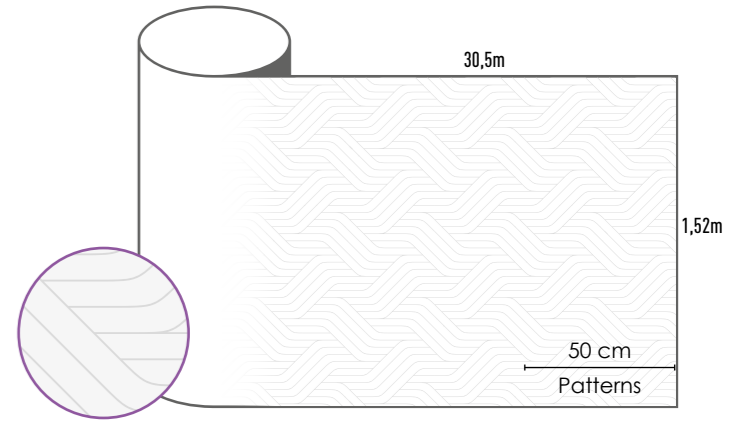

CIRCUIT

Frost - Dépolis - Frost - Satinato - Esmerilado