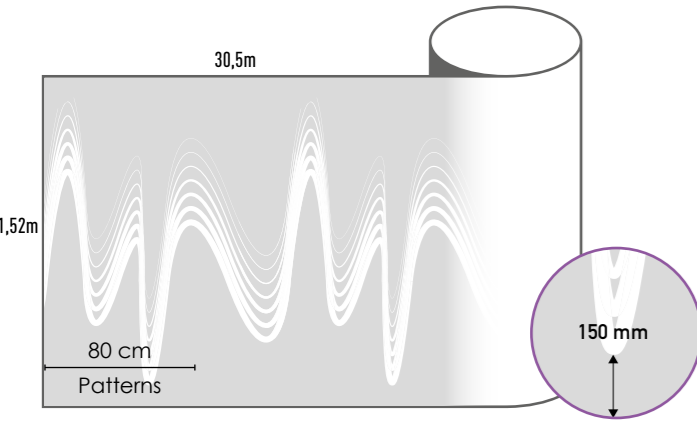

ELEKTRO

Frost - Dépolis - Frost - Satinato - Esmerilado