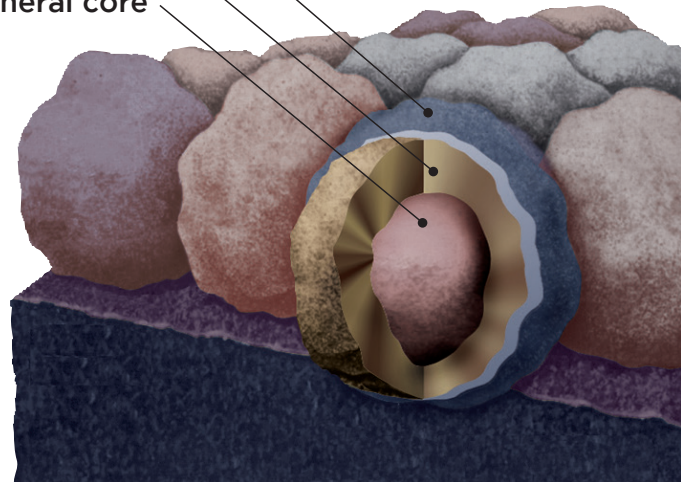

Those streaks you see on other roofs in your neighborhood? That's algae, and it's a common eyesore on roofing throughout North America. CertainTeed's StreakFighter technology uses the power of science to repel algae before it can take hold and spread. StreakFighter's granular blend includes naturally algae-resistant copper, helping your roof maintain its curb appeal and look beautiful for years to come.

Granule with StreakFighter Technology
Ceramic coating
Copper layer
Mineral core