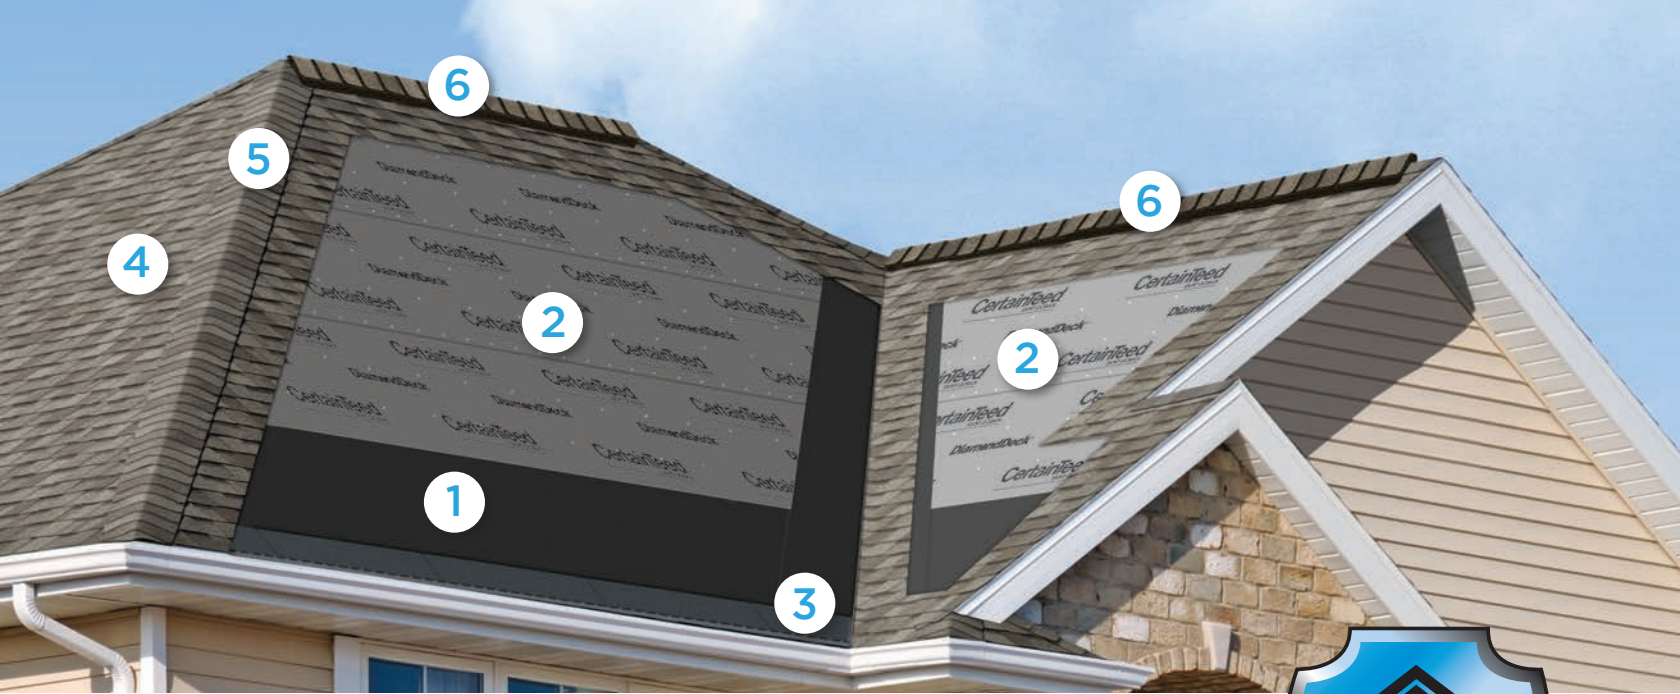

Integrity Roof System™

A COMPLETE APPROACH TO LONG LASTING BEAUTY AND PERFORMANCE

With as much care as you take in selecting the right contractor, choosing the right roof system is equally as important. A CertainTeed Integrity Roof System combines key elements that help ensure you have a well-built roof for long-lasting performance.

It all starts with CertainTeed's broad line of shingles, featuring brilliant color blends, dramatic styles and shadow lines, and the strongest warranties in the industry. The right shingle can mean the difference between an average, everyday look or a beautiful roof that's the talk of the neighborhood.

Shingles are just the beginning - to keep your new roof performing and looking great for years to come it takes a complete CertainTeed Integrity Roof System approach.

1. Waterproofing Underlayment

The first step in your defense against the elements. Self-adhering underlayment is installed at vulnerable areas of your roof to help prevent leaks from wind-driven rain and ice dams.

2. Water-Resistant Underlayment

Provides a protective layer over the roof deck and acts as a secondary barrier against leaks.

3. Starter Shingles

Starter Shingles are the first course of shingles that are installed and designed to work in tandem with the roof shingles above for optimal shingle sealing and performance.

4. Shingles

Choose from a variety of Good-Better-Best styles to complement any roof design and fit your budget.

5. Hip & Ridge Caps

Available in numerous profiles, these accessories are used on the roof's hip and ridge lines for a distinctive finishing touch to your new roof.

6. Ventilation

A roof that breathes is shown to perform better and last longer. Ridge Vents, in combination with Intake Vents, allow air to flow on the underside of your roof deck, keeping the attic cooler in the summer and drier in the winter.