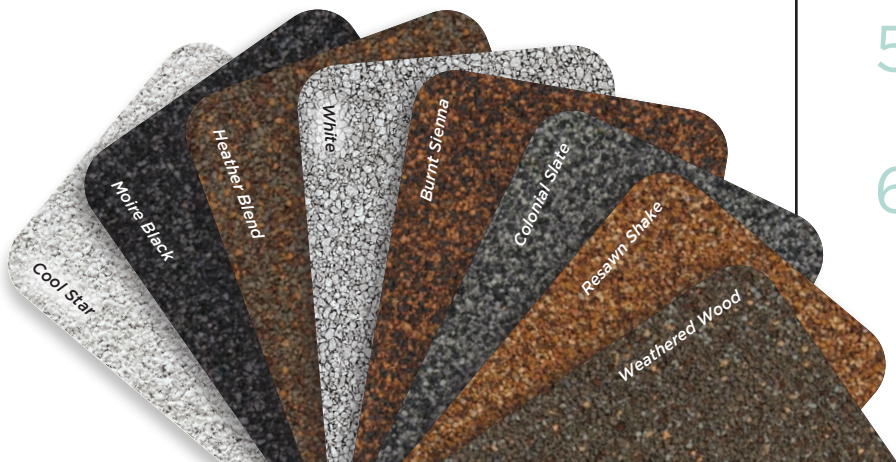

# BELMONT<sup>®</sup>

Luxury  
Roofing Shingles

**CertainTeed**  
SAINT-GOBAIN

*Belmont, shown in Black Granite*

Designed  
to inspire.

Engineered  
for  
strength.

The classic look of slate, masterfully replicated in high performing asphalt shingles.

## BELMONT®

- Authentic depth & dimension of natural slate
- Six dynamic color options
- All colors are available in an Impact Resistant version
- Superior resistance to fire and high winds

Shenandoah

Stonegate Gray

## Add a Little Accent to Your Roof

The visually impactful choice for capping the hips and ridges of your roof, CertainTeed's Cedar Crest® or Shangle Ridge® accessory shingles will complement or match any Belmont shingle.

## Color Companion Products™ for Flat Roof Areas

With CertainTeed Flintlastic® SA, you can coordinate flat roof areas like carports, canopies and porches with your main roof. Flintlastic SA is a self-adhering low slope roofing product available in eight colors that complement some of the most popular CertainTeed shingles.