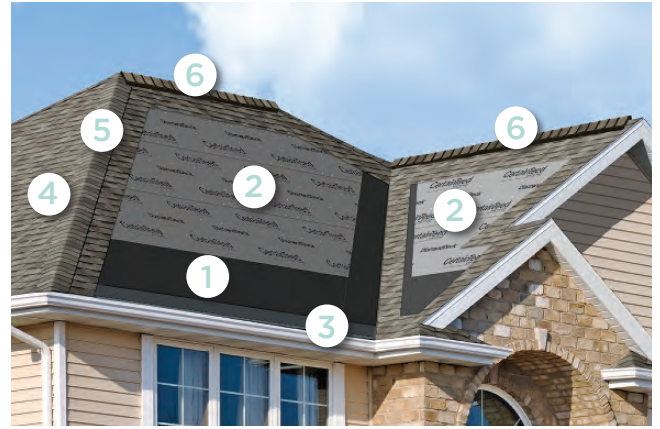

## Color Companion Products™ for Flat Roof Areas

With CertainTeed Flintlastic® SA, you can coordinate flat roof areas like carports, canopies and porches with your main roof. Flintlastic SA is a self-adhering low slope roofing product available in eight colors that complement some of the most popular CertainTeed shingles.