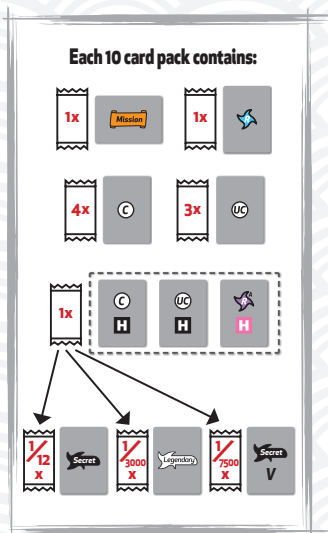

There are also cards outside the main collection, available inside special packs, blisters, official events, and organized play tournaments. These special cards are called Mythos and are divided into two categories:

- ✘ **Mythos Exclusive Unreleased:** completely new cards that continue the progressive numbering starting from 141/130.
- ✘ **Mythos variant:** variants of cards already belonging to the main collection, which retain the numbering of their previous card.