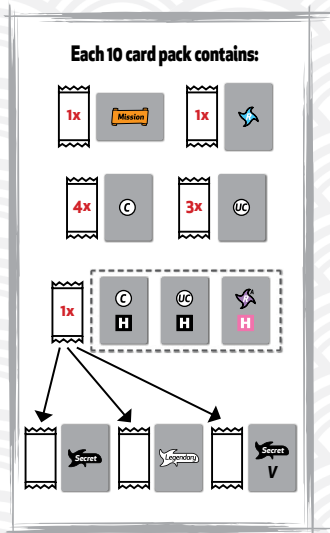

RARE CARDS
27 holographic Rare cards
that form 9 illustrations.

RARE ART CARDS
27 Rare ART cards
holographic and micro-engraved.

SECRET CARDS
10 Secret cards holographic and gold
available in normal version
+ 4 variant numbered versions.

Card numbering

The Booster Pack collection of NARUTO Mythos Trading Card Game Konoha Shidō consists of 151 cards, divided into different rarity categories and types that enrich both gameplay and collecting. The cards are subdivided as follows:

- ✦ **Common (55) + Uncommon (48):** 1/130 → 103/130. Available in Normal, FullArt, and Holographic variants. Each booster pack contains 4 C, 3 UC and 1 Holographic card among C, UC or Rare ART.
- ✦ **Rare (27):** 104/130 → 130/130. Holographic cards that are powerful and visually appealing, often combining to form a single illustration when placed side by side. You'll find one in every pack.
- ✦ **Rare ART (27):** Variants of the Rare cards feature micro-engravings. They share the same numbering as their corresponding Rare cards but with an "A" suffix after the fraction (e.g., 104/130 A). Each booster pack contains either 1 R Art, or 1 C Holo, or 1 UC Holo.
- ✦ **Secret (10+4):** Numbered beyond the main collection, 131/130 → 140/130. There are 4 ultra-rare Numbered Secret Variants, limited to individually numbered copies each.
- ✦ **Mission (10):** Widescreen-oriented cards with their own independent progressive numbering (1, 2, 3...10). You'll find one in every pack, available in both standard and holographic versions.
- ✦ **Legendary (2):** limited-edition card, numbered like a work of art n/x000 (e.g., 1/1000 ... 1000/1000).

There are also cards outside the main collection, available inside special packs, blisters, official events, and organized play tournaments. These special cards are called Mythos and are divided into two categories: