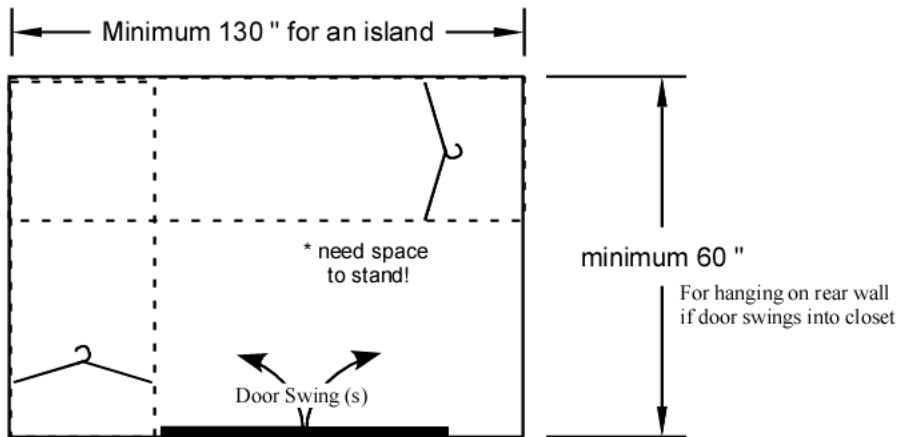

Built-Ins • Closets • Millwork

Cabinets for Every Room of Your Home

10595 Redoubt Road · Manassas, VA 20110 · 703-367-0477

Closet Systems

Builder & Size Specification Tips

Walk In Closets

Light Switches are best located outside the closet

Reach In Closets

Mens

Sport Coat 38-1/2"	approx. hanging length required
Pants 30" +	" <small>Assumes folded on hanger</small>
Long Sleeve Shirts 38"	"
Shoes 9" wide x 7" high	

Womens

Pants hanging 42"	approx. hanging length required
Blouses 30"	"
Jackets 35"	"
Shoes 8" wide x 7" high	