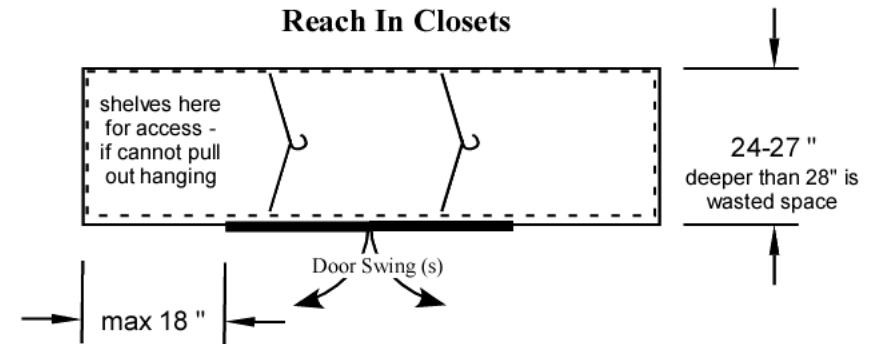

Built-Ins • Closets • Millwork

Cabinets for Every Room of Your Home

10595 Redoubt Road · Manassas, VA 20110 · 703-367-0477

Closet Systems

Builder & Size Specification Tips

Walk In Closets

Light Switches are best located outside the closet

Reach In Closets

Mens

Sport Coat 38-1/2"	approx. hanging length required
Pants 30" +	" <small>Assumes folded on hanger</small>
Long Sleeve Shirts 38"	"
Shoes 9" wide x 7" high	

Womens

Pants hanging 42"	approx. hanging length required
Blouses 30"	"
Jackets 35"	"
Shoes 8" wide x 7" high	