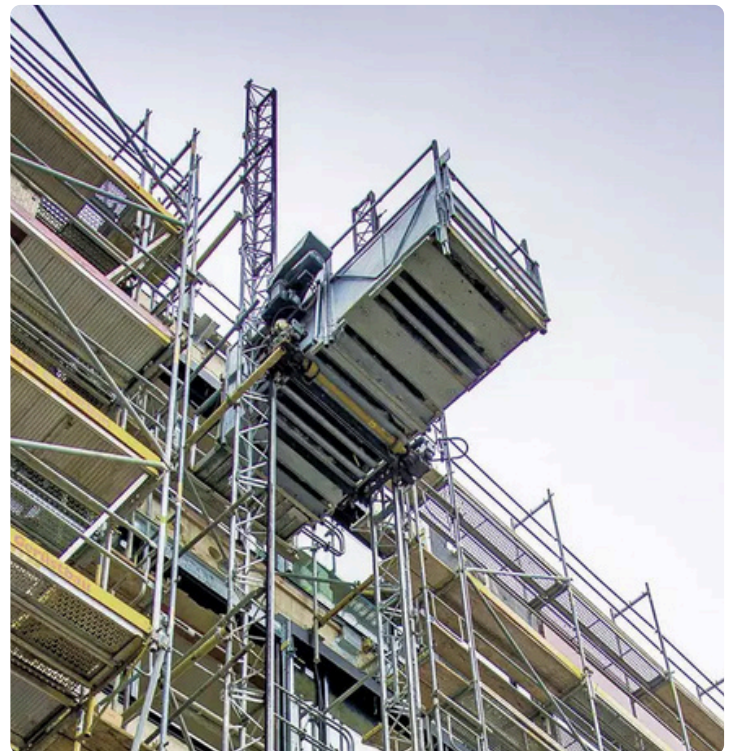

Super-Lift MX 2024 Construction Hoist

↑ 650 ft Max Height

🛒 4,400 lb Max Load Capacity

⌚ 80 ft/min Hoisting Speed

Technical Data:

- Compact, yet powerful rack and pinion lift built for transporting both personnel and materials
- Accommodates up to 12 people or 4,400 lbs of materials
- Single mast system
- Modular, adaptable lift built to fit each project's unique needs
- Multiple platform configurations
- Durable build to withstand demanding job site conditions
- Compact footprint without compromising performance
- Intuitive controls for user-friendly operation
- Optional diagnostic function monitors limit switches and displays diagnostic information
- Requires 480 V, 60 Hz, 3-phase, 35 A power supply

Innovativ Hoisting^{LLC}

LIFTING POSSIBILITIES...

Personnel & Material Hoists Up To 650 ft

MADE IN GERMANY

Contact Us Today For Sales

(860) 969-4477

office@innovativhoisting.com

www.innovativ-hoisting.com