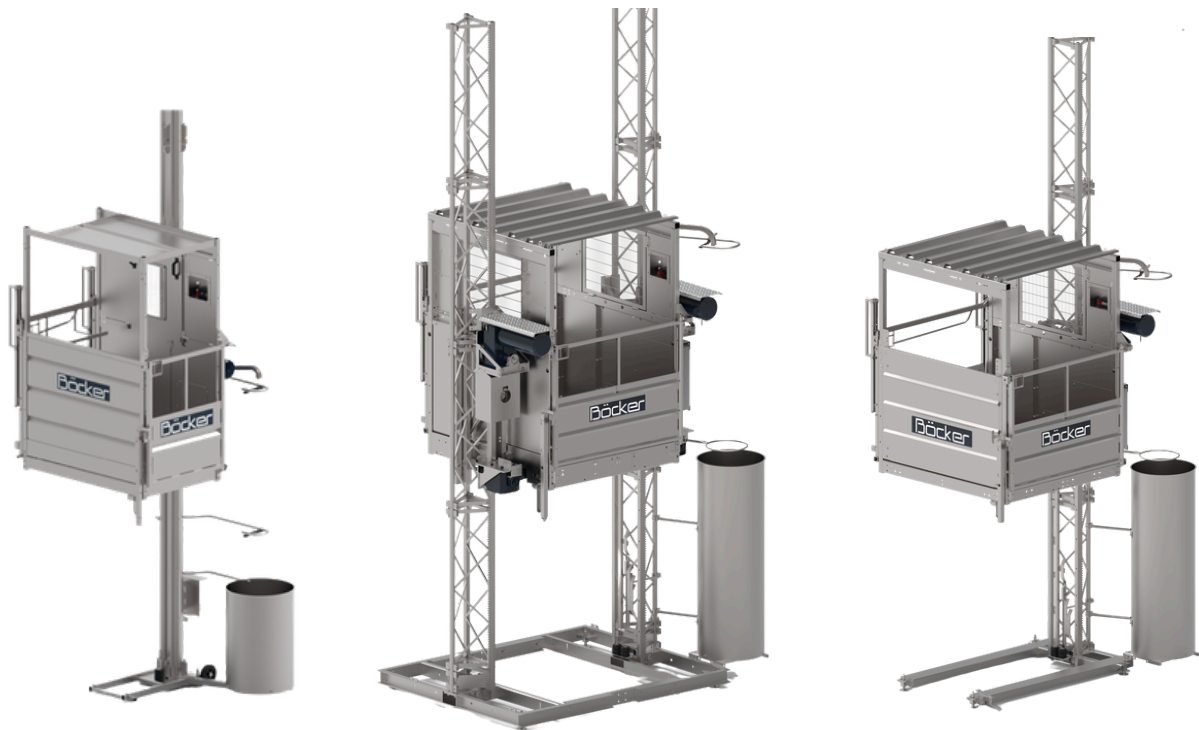

Super-Lift MX 2024 Construction Hoist

↑ 650 ft Max Height

🛒 4,400 lb Max Load Capacity

⌚ 80 ft/min Hoisting Speed

Technical Data:

- Compact, yet powerful rack and pinion lift built for transporting both personnel and materials
- Accommodates up to 12 people or 4,400 lbs of materials
- Single mast system
- Modular, adaptable lift built to fit each project's unique needs
- Multiple platform configurations
- Durable build to withstand demanding job site conditions
- Compact footprint without compromising performance
- Intuitive controls for user-friendly operation
- Optional diagnostic function monitors limit switches and displays diagnostic information
- Requires 480 V, 60 Hz, 3-phase, 35 A power supply

Innovativ Hoisting^{LLC}

LIFTING POSSIBILITIES...

Personnel & Material Hoists Up To 650 ft

MADE IN GERMANY

Contact Us Today For Sales

(860) 969-4477

office@innovativhoisting.com

www.innovativ-hoisting.com