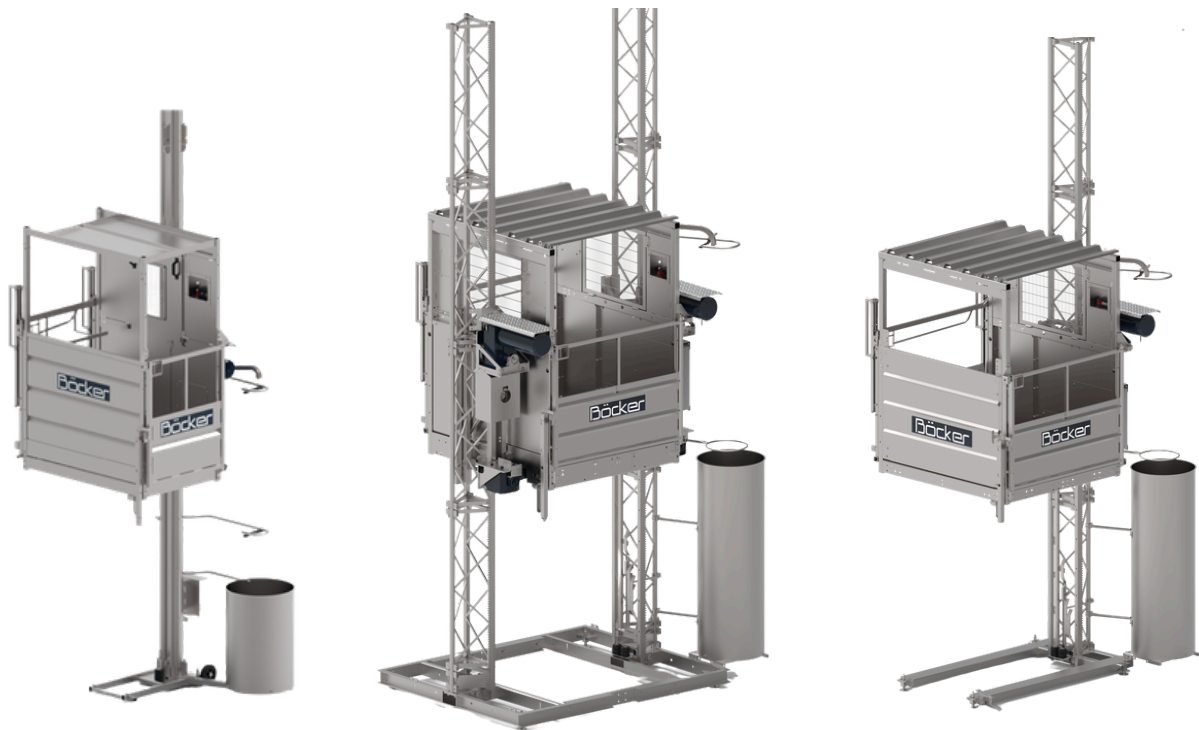

Superlift MX 2024 Construction Hoist

↑ 650 ft Max Height

🛒 4,400 lb Max Load Capacity

⌚ 80 ft/min Hoisting Speed

Technical Data:

- Compact, yet powerful rack and pinion lift built for transporting both personnel and materials
- Accommodates up to 12 people or 4,400 lbs of materials
- Single mast system
- Modular, adaptable lift built to fit each project's unique needs
- Multiple platform configurations
- Durable build to withstand demanding job site conditions
- Compact footprint without compromising performance
- Intuitive controls for user-friendly operation
- Optional diagnostic function monitors limit switches and displays diagnostic information
- Requires 480 V, 60 Hz, 3-phase, 35 A power supply

Innovativ Hoisting^{LLC}

LIFTING POSSIBILITIES...

Personnel & Material Hoists Up To 650 ft

MADE IN GERMANY

Contact Us Today For Sales

(860) 969-4477

office@innovativhoisting.com

www.innovativ-hoisting.com