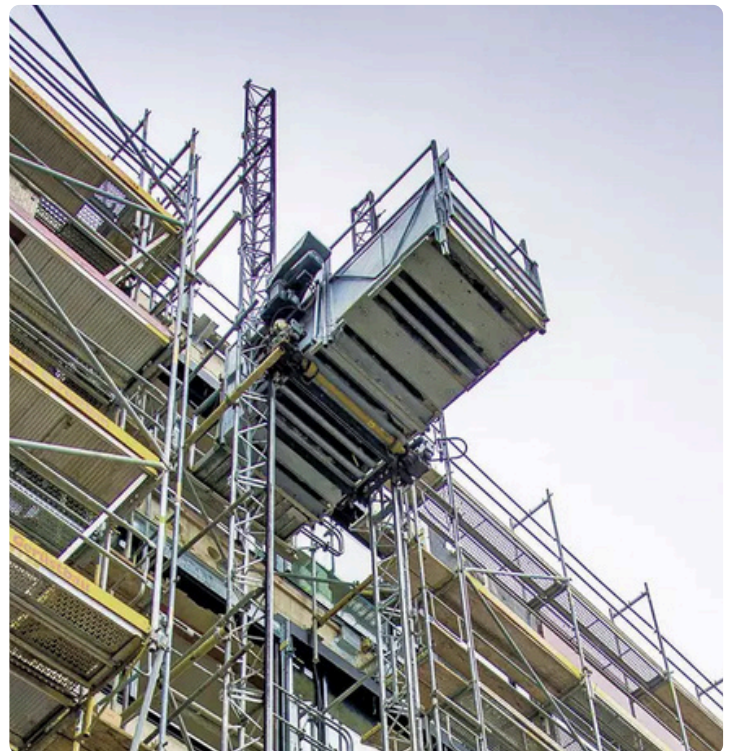

Superlift MX 2024 Construction Hoist

↑ 650 ft Max Height

🛒 4,400 lb Max Load Capacity

⌚ 80 ft/min Hoisting Speed

Technical Data:

- Compact, yet powerful rack and pinion lift built for transporting both personnel and materials
- Accommodates up to 12 people or 4,400 lbs of materials
- Single mast system
- Modular, adaptable lift built to fit each project's unique needs
- Multiple platform configurations
- Durable build to withstand demanding job site conditions
- Compact footprint without compromising performance
- Intuitive controls for user-friendly operation
- Optional diagnostic function monitors limit switches and displays diagnostic information
- Requires 480 V, 60 Hz, 3-phase, 35 A power supply

Innovativ Hoisting^{LLC}

LIFTING POSSIBILITIES...

Personnel & Material Hoists Up To 650 ft

MADE IN GERMANY

Contact Us Today For Sales

(860) 969-4477

office@innovativhoisting.com

www.innovativ-hoisting.com