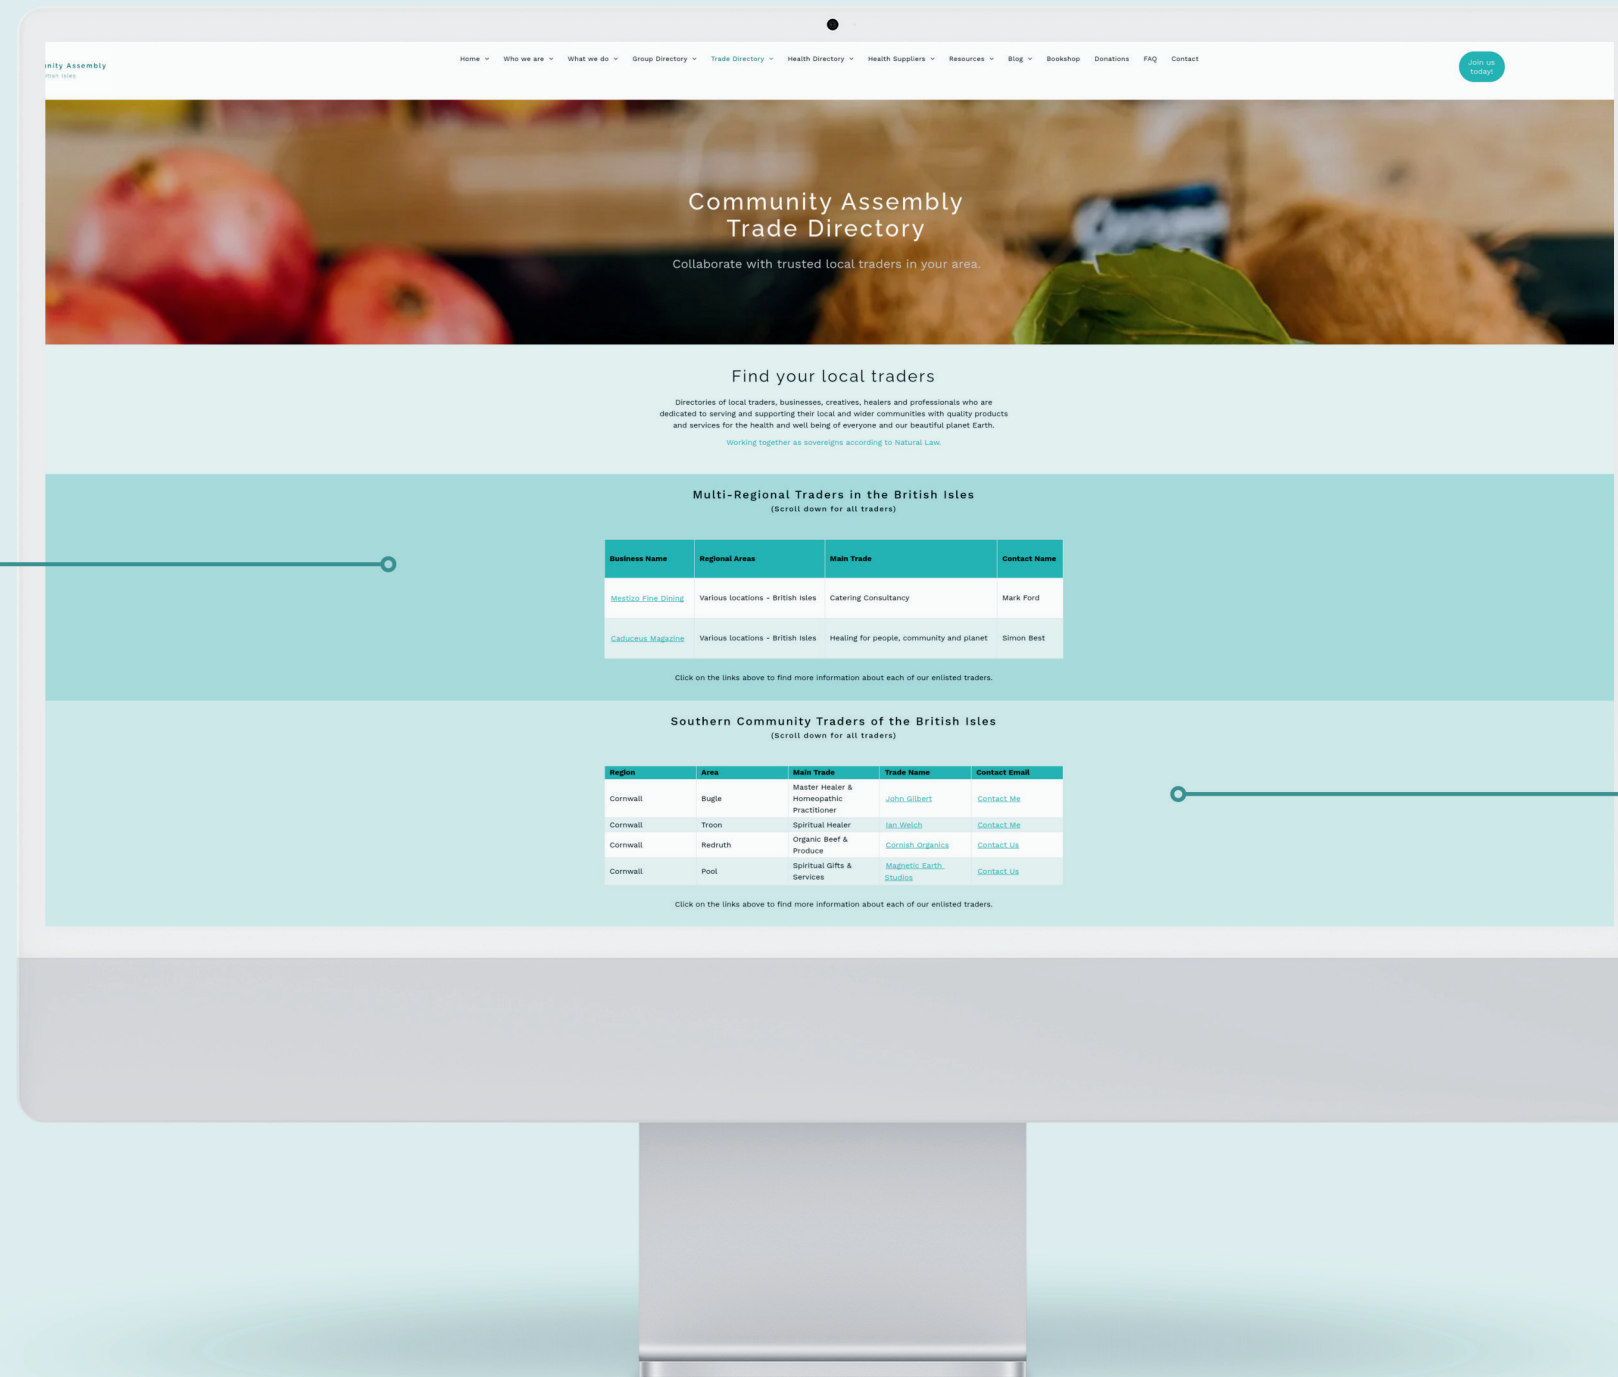

WHAT'S ON THE WEBSITE

www.ca-britishisles.com/trade-directory

National Traders

Members providing products and services across the British Isles (members only - no fees)

Local Traders

Members providing products and services locally and online (members only - no fees)