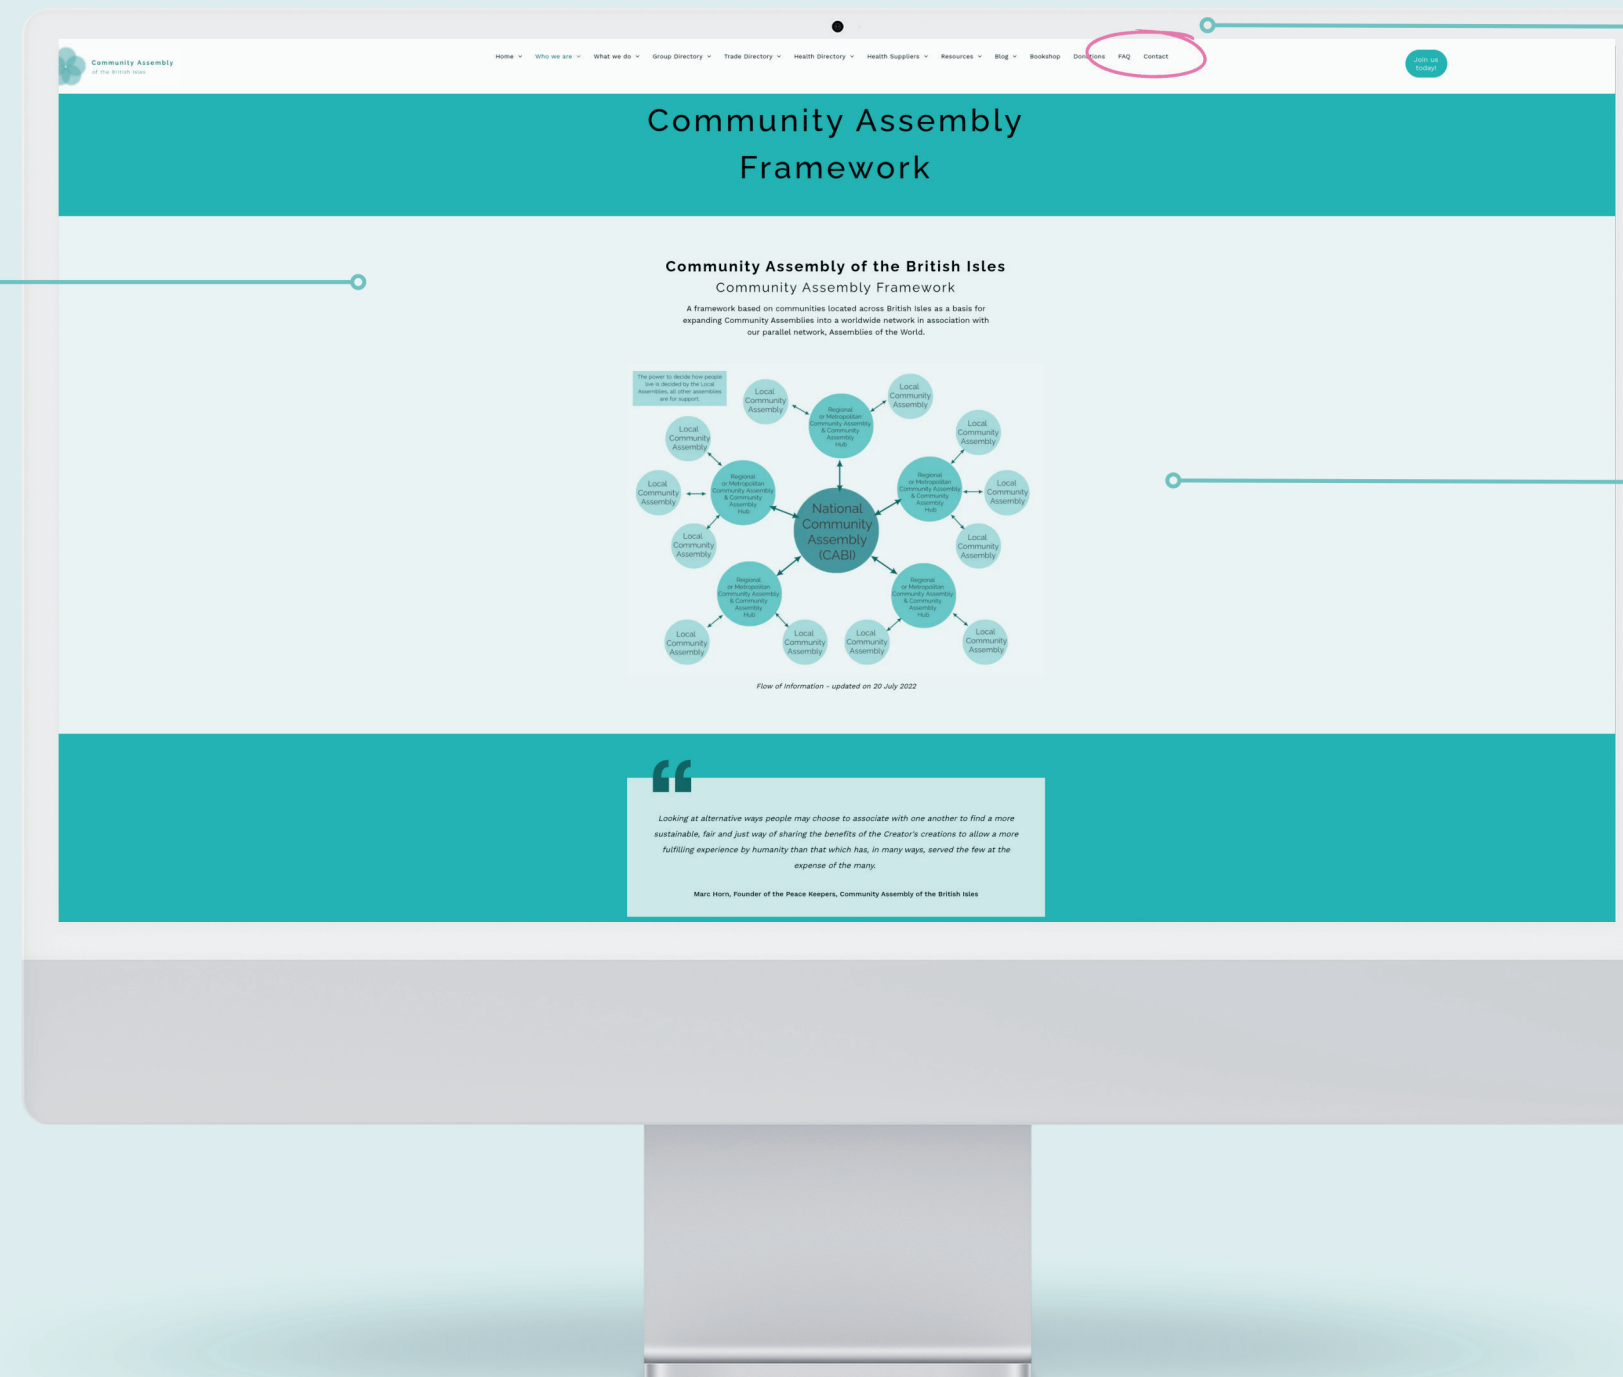

Join us!

Quick access to our
'how to join' information
and application form

WHAT'S ON THE WEBSITE

www.ca-britishisles.com/assembly-framework

FAQs & Contact

Frequently asked questions and link to contact form

National Network

Regional, Area, Metropolitan and Local Community Assemblies & Community Hubs

Assembly Framework

A framework to facilitate communication, services and sharing information between assemblies and community members with **no authority to govern**