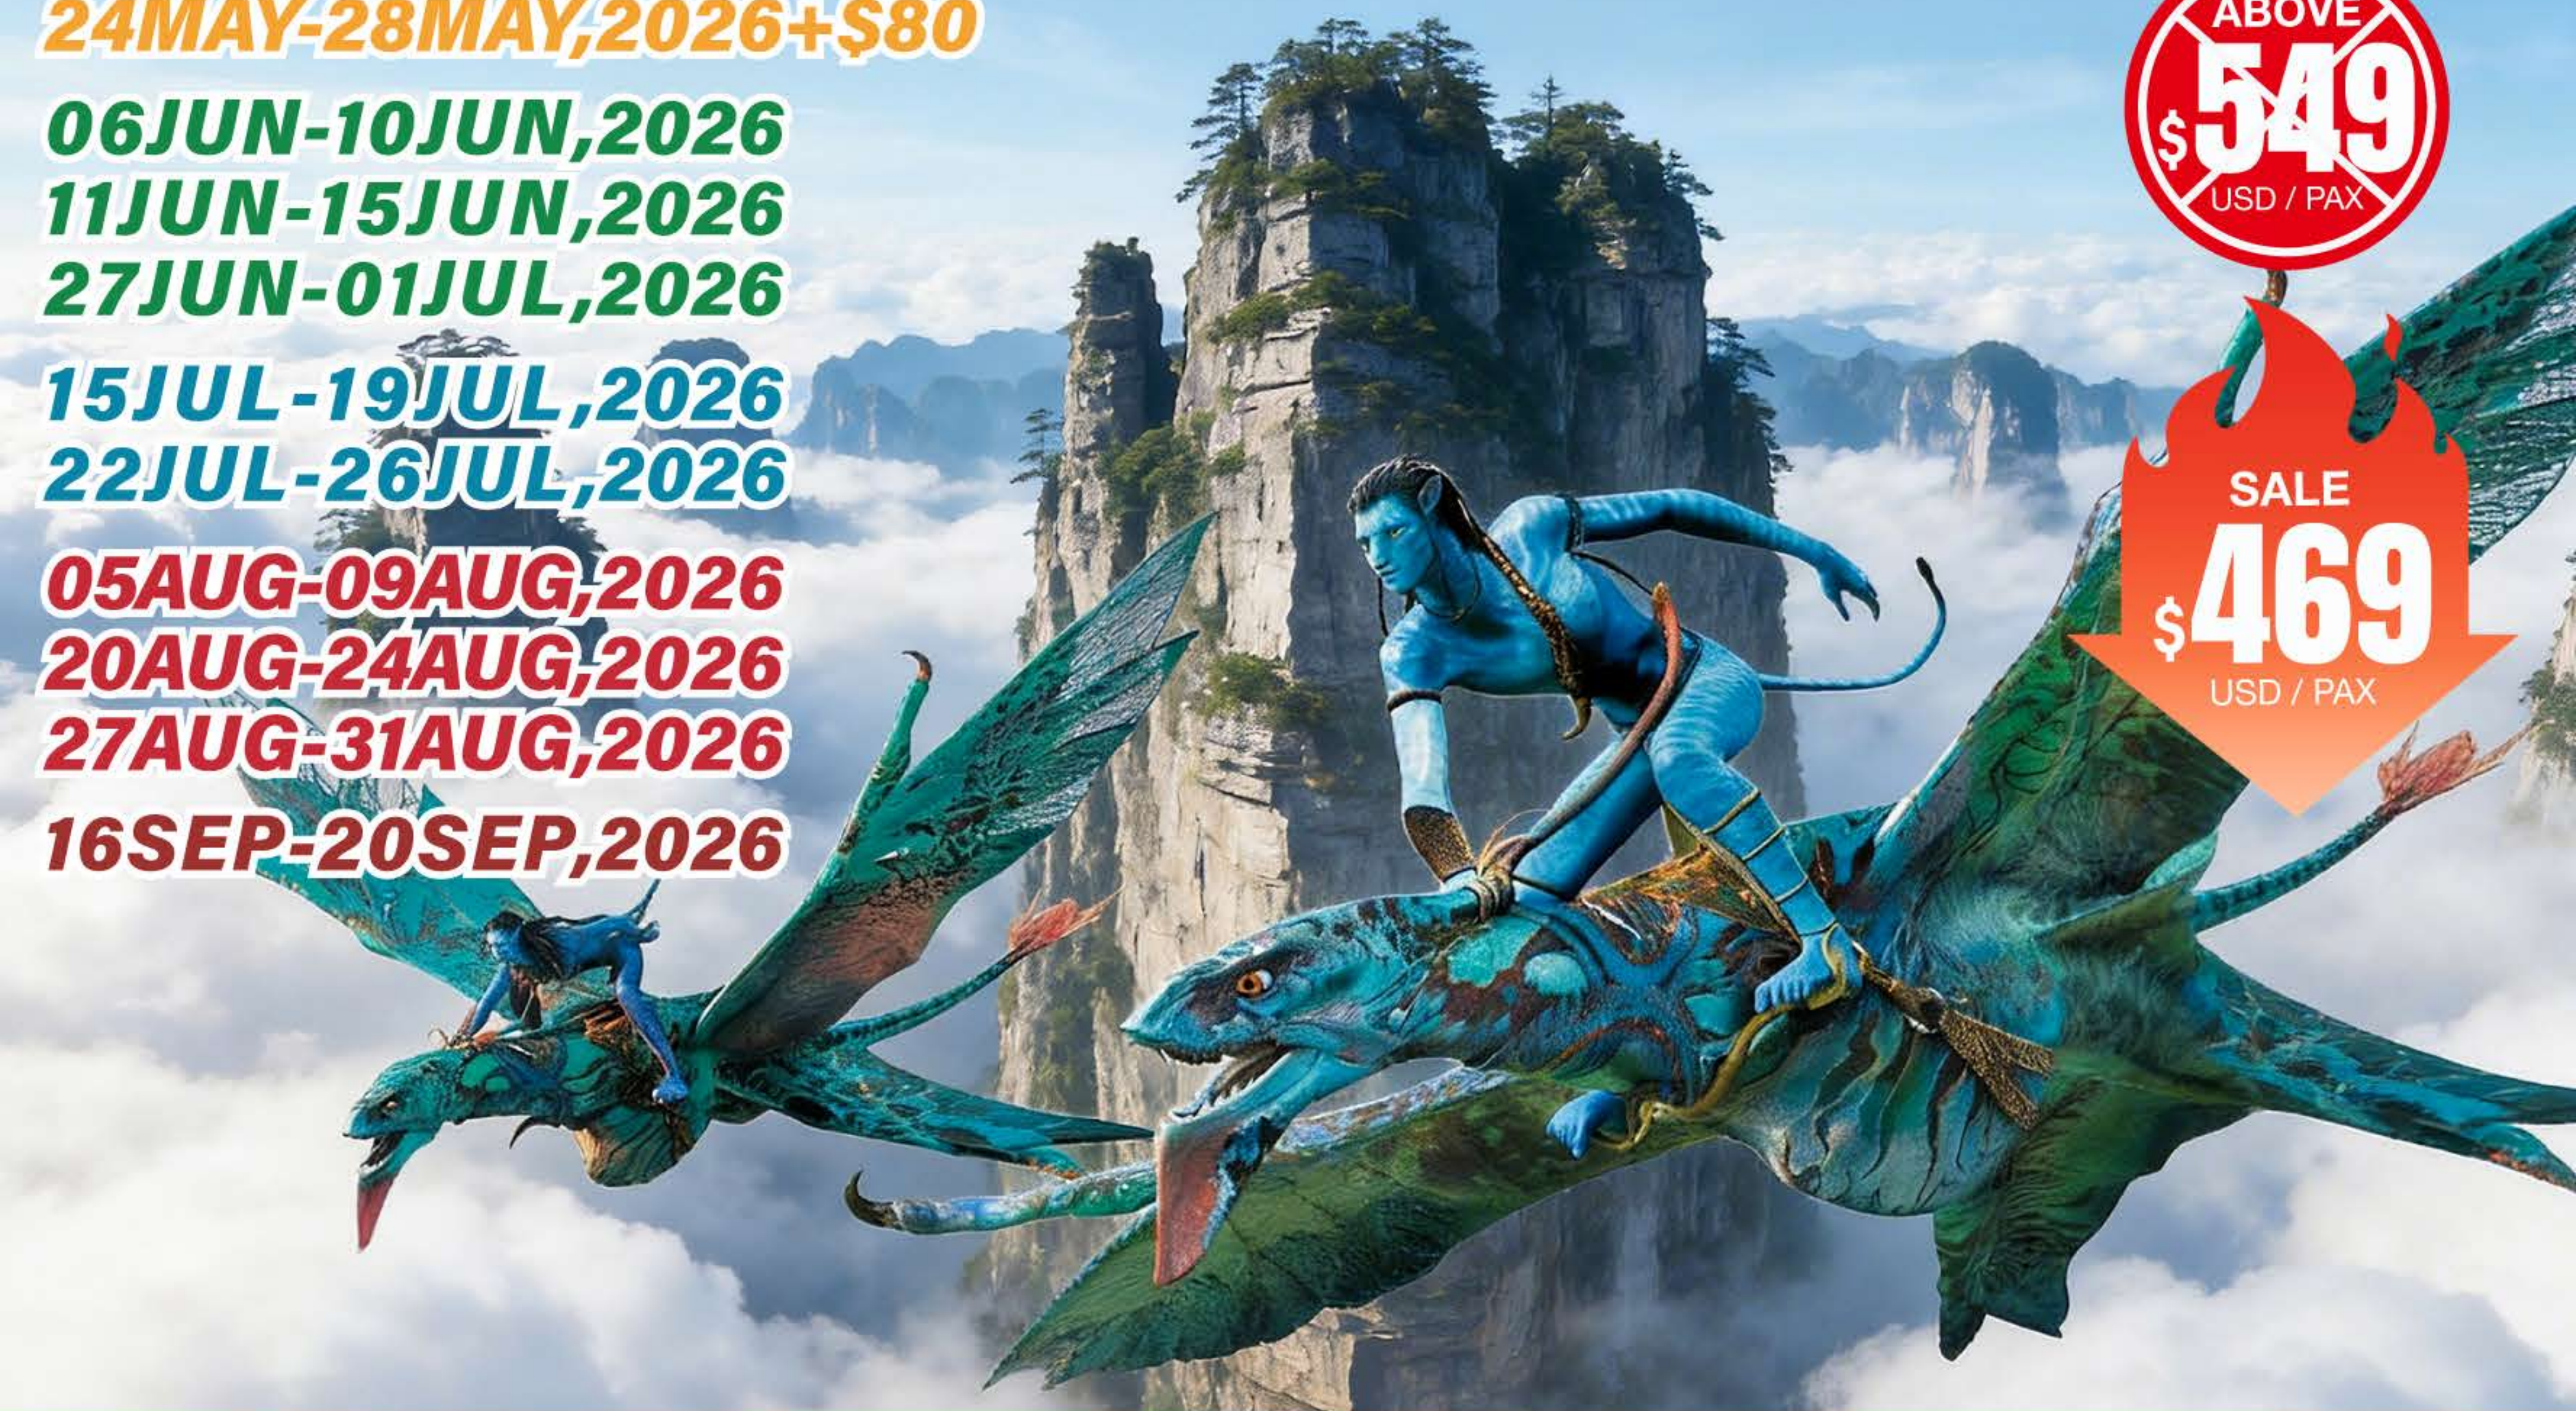

5 STAR HOTEL ★★★★★

GROUP VISA

AVATAR 5D4N TOUR

15MAY-19MAY,2026
24MAY-28MAY,2026+$80

06JUN-10JUN,2026
11JUN-15JUN,2026
27JUN-01JUL,2026

15JUL-19JUL,2026
22JUL-26JUL,2026

05AUG-09AUG,2026
20AUG-24AUG,2026
27AUG-31AUG,2026

16SEP-20SEP,2026

ABOVE
~~$549~~
USD / PAX

SALE
$469
USD / PAX

ETA1 CZ3078 MNL CAN 0820/1050
CZ3388 CAN CSX 1450/1625

ETD CZ3387 CSX CAN 0810/0940
CZ397 CAN MNL 1350/1635