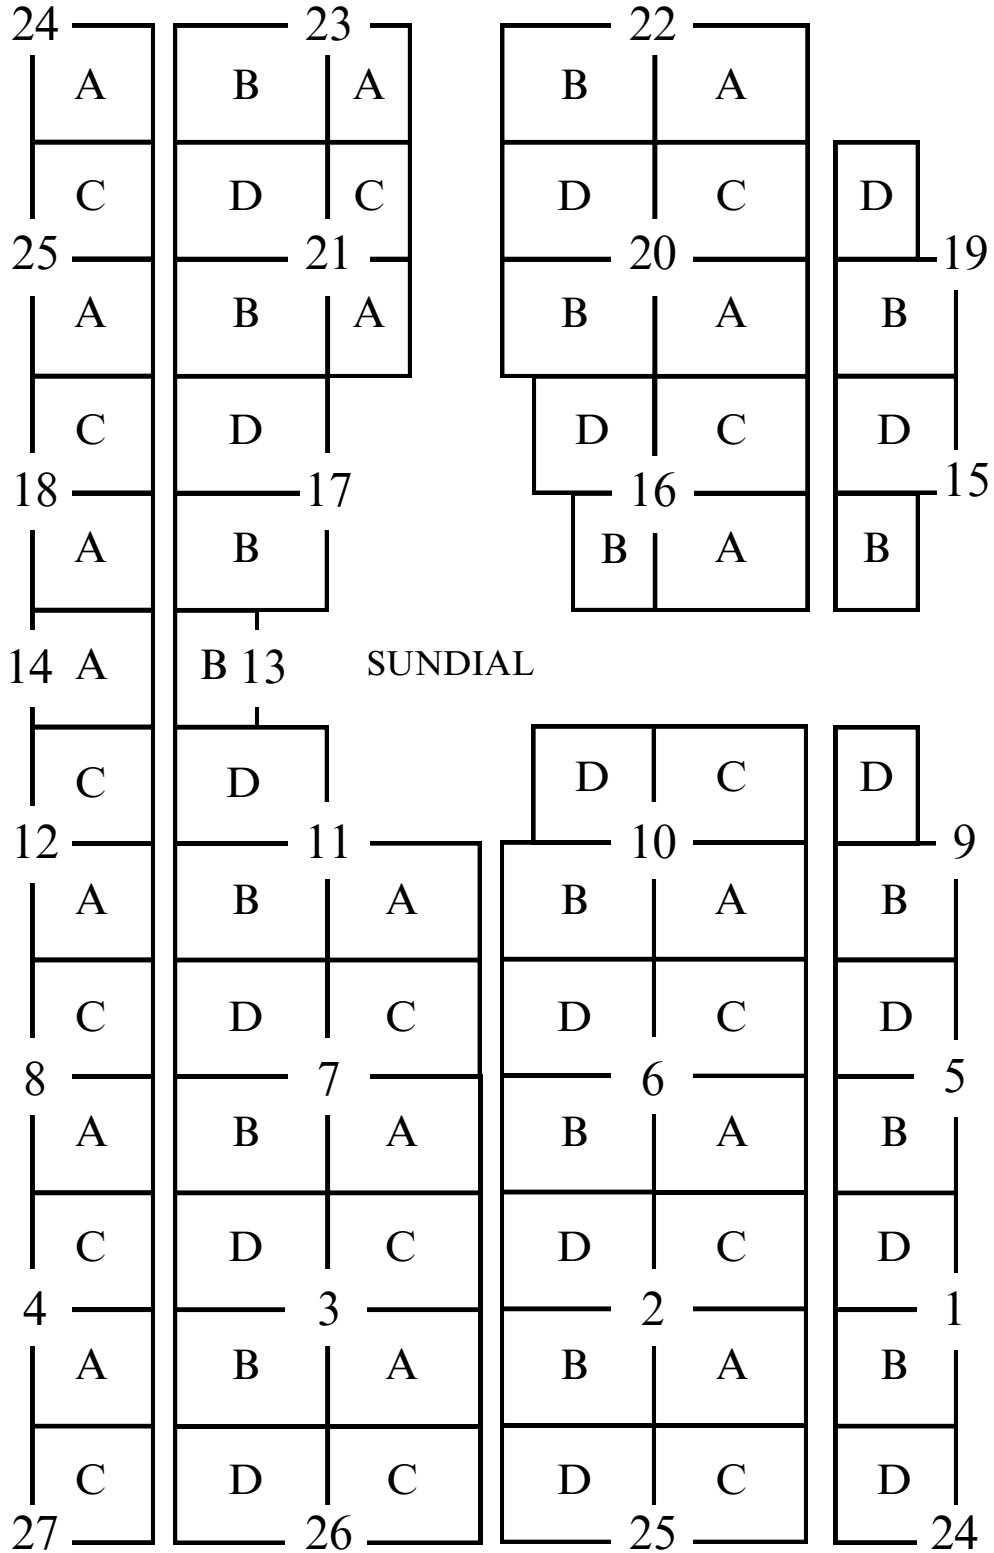

# SUN

CHRISTENSEN RD.

HWY 30

VETERANS  
GARDEN

FAITH  
GARDEN

GETHSEMANE  
GARDEN

GOOD SHEPHERD  
GARDEN

I  
N  
F  
A  
N  
T  
  
H  
A  
V  
E  
N

LAST SUPPER  
GARDEN

CHRISTUS  
GARDEN

SERMON ON  
THE MOUNT  
GARDEN

HWY 30

INTERMENT CHAPEL

SUN  
GARDEN

CHRISTENSEN RD.