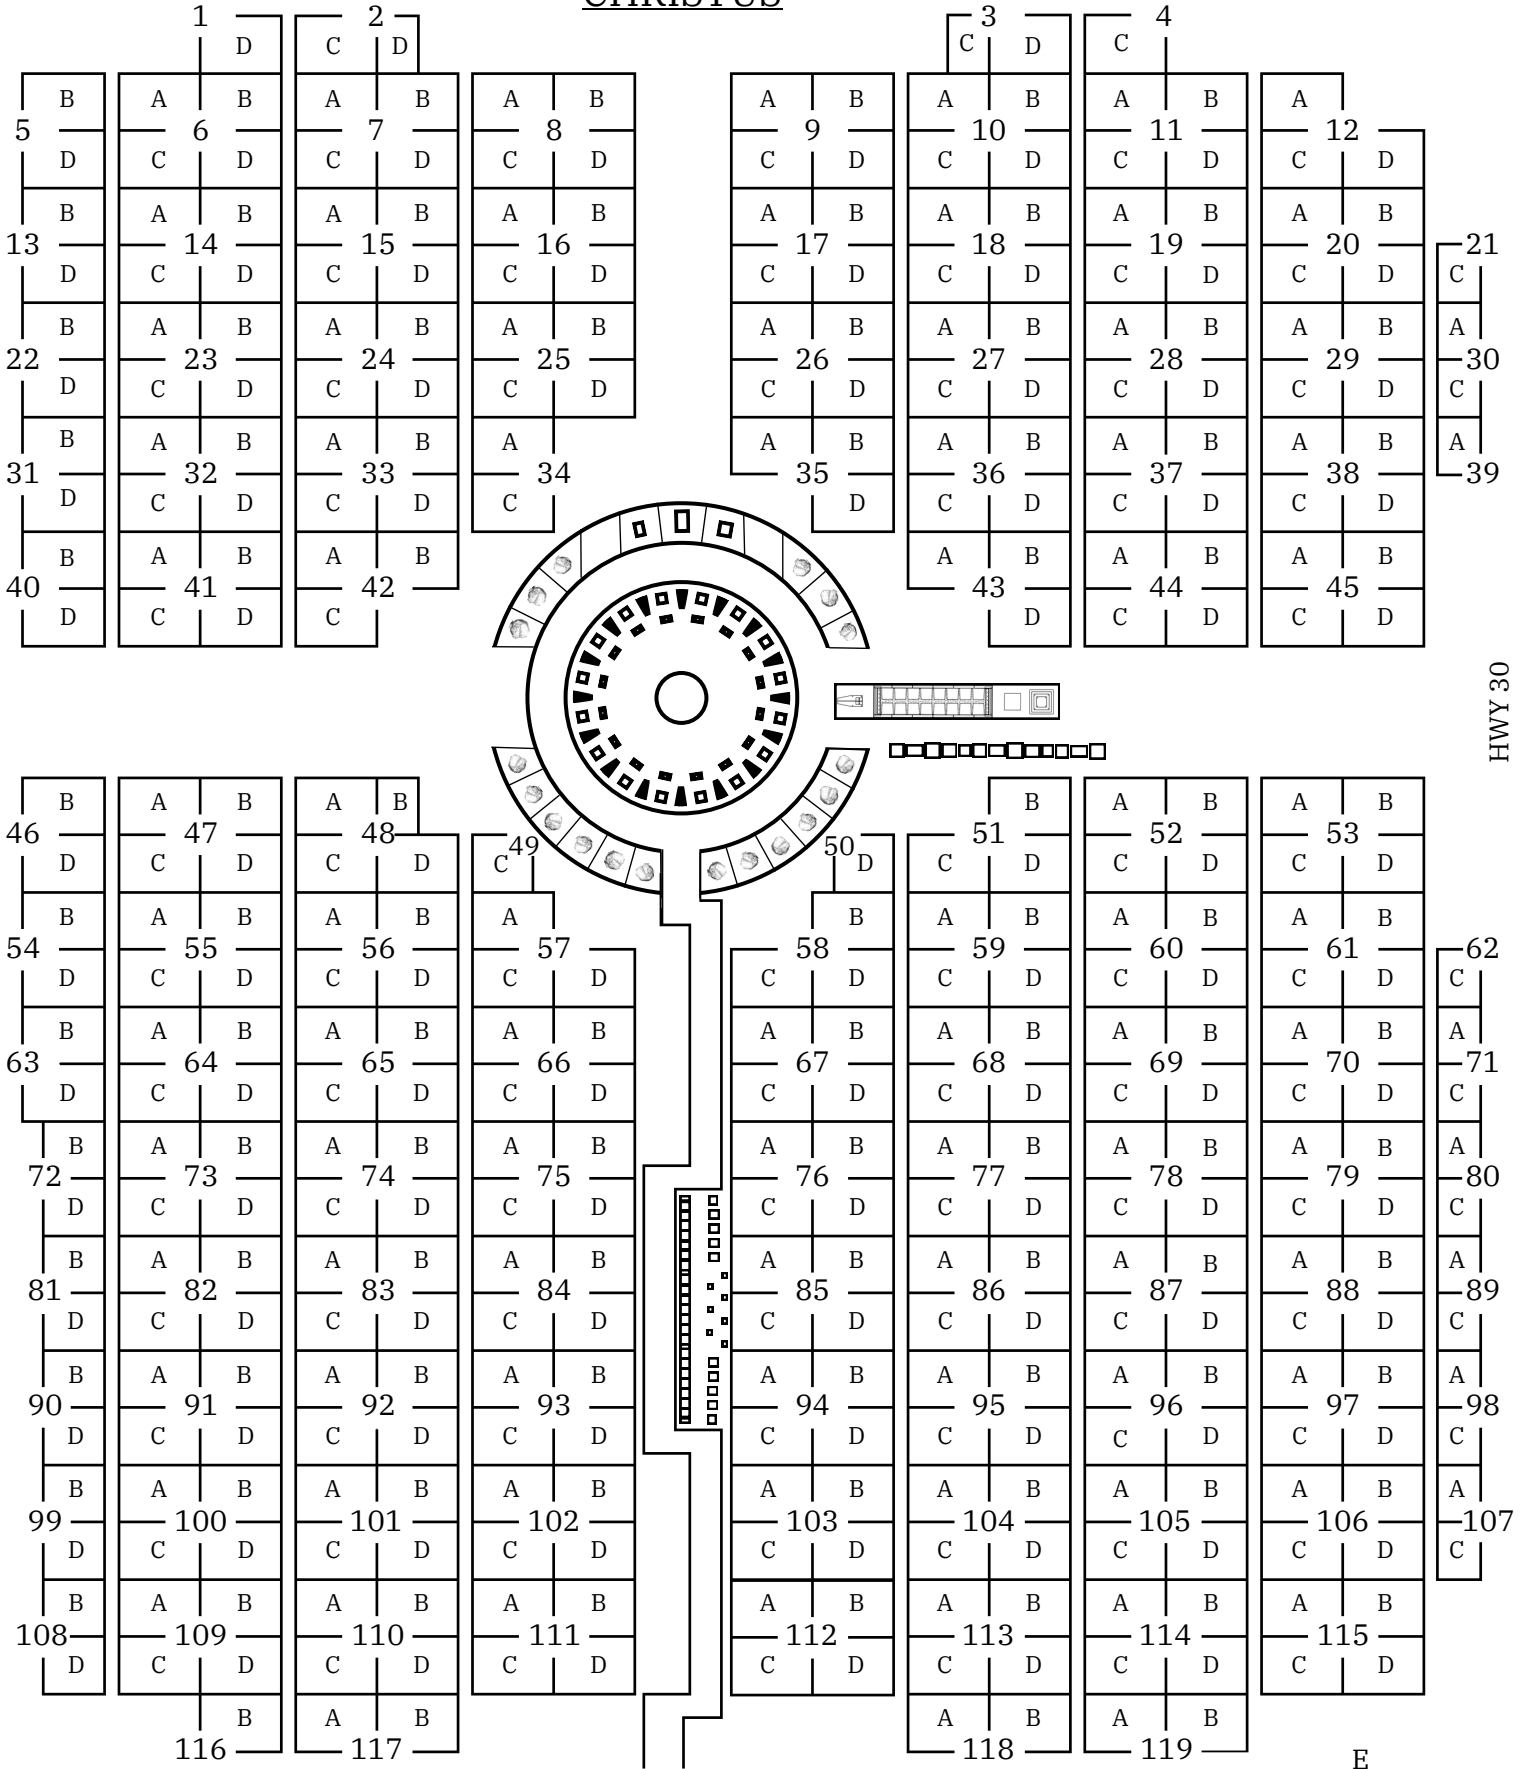

CHRISTUS

HWY 30

CHRISTENSEN RD.