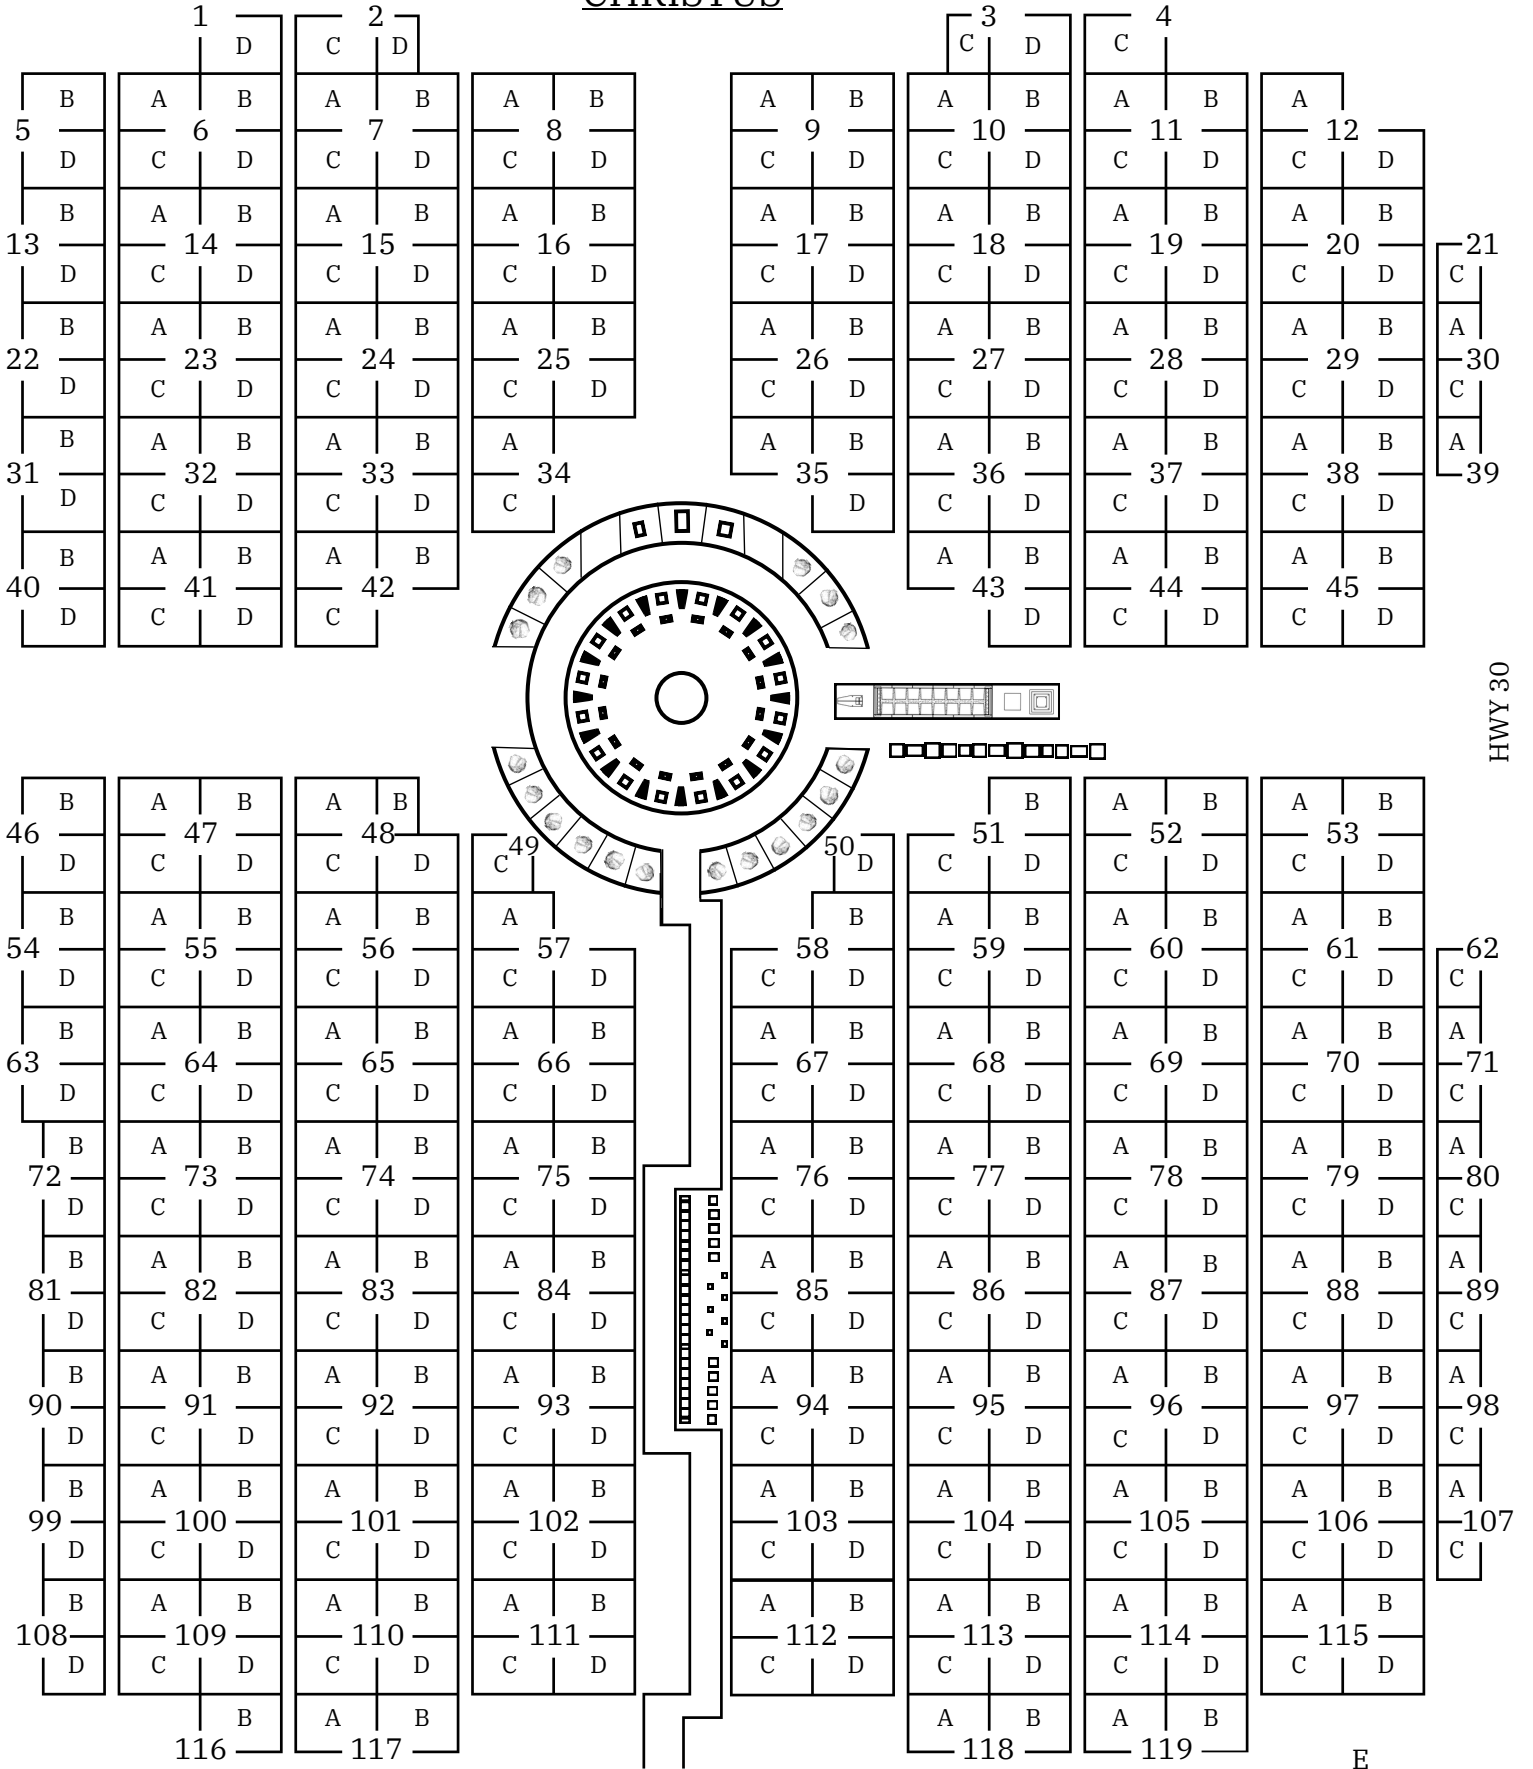

CHRISTUS

HWY 30

CHRISTENSEN RD.

VETERANS
GARDEN

FAITH
GARDEN

GETHSEMANE
GARDEN

GOOD SHEPHERD
GARDEN

I
N
F
A
N
T

H
A
V
E
N

LAST SUPPER
GARDEN

CHRISTUS
GARDEN

SERMON ON
THE MOUNT
GARDEN

SUN
GARDEN

INTERMENT CHAPEL

HWY 30

CHRISTENSEN RD.